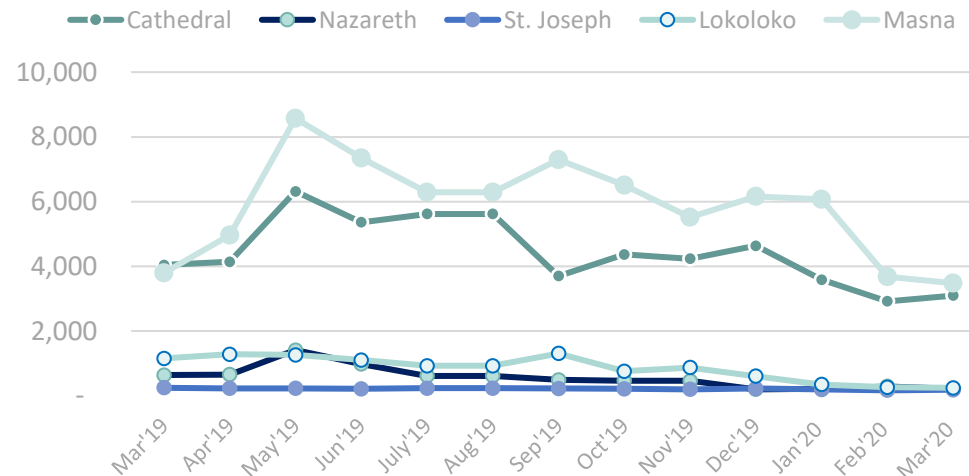

Population change in Collective Centres since previous month (March 2020)

Collective Centres	Mar 2020 <i>Number of individuals</i>	Feb 2020 <i>Number of individuals</i>	Difference <i>Number of individuals</i>	Population change
Cathedral	3,096	2,919	+177	↑ Increase
Nazareth	218	290	-72	↓ Decrease
St Jospheh	184	171	+13	↑ Increase
Lokoloko	245	265	-20	↓ Decrease
Masna	3,477	3,681	-204	↓ Decrease

Monthly trend in Wau collective centres, March 2019 – March 2020