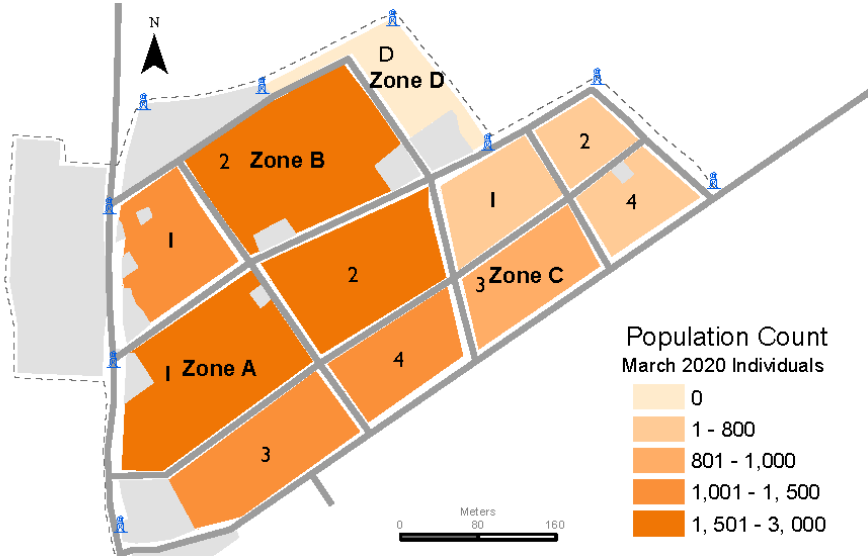

In March 2020, the monthly population count was conducted at Cathedral, Nazareth, St. Joseph, Lokoloko and Masna collective centres where a total of 7,220 individuals were identified. This compares to an overall collective centre population of 7,326 in February 2020 representing a net decrease of one per cent, due to a reducing Masna, Nazareth and Lokoloko population (reduction by 8% or -296 individuals). Please note that this reduction is not necessarily permanent and could be due to temporary absences in order to conduct land clearances or other activities away from the site. An increase was observed across Cathedral and St. Joseph (increase by 6% or +190 individuals).

The population of Wau PoC AA site decreased from 12,915 individuals in February 2020 to 12,483 individuals in March 2020 (decrease by 432 individuals, or 3%).

### Population by zone and block, Wau PoC AA (March 2020)

47% Zone A    30% Zone B    23% Zone C    0% Zone D