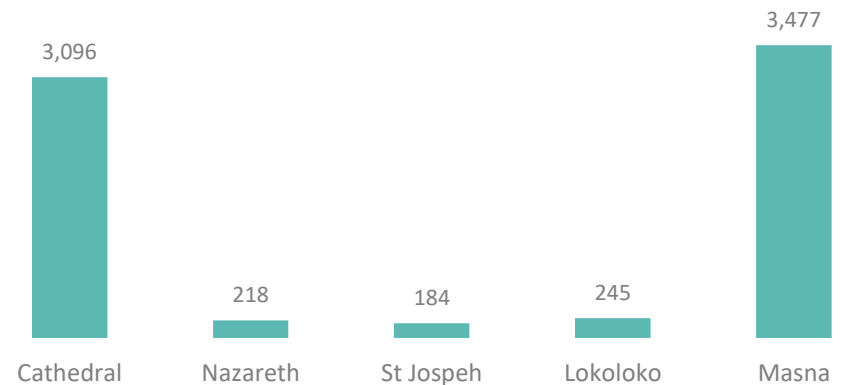

Since biometric registrations or verifications are not feasible on a monthly basis, population counts remain the best possible tool to estimate the sites' populations. Population counts consist of DTM teams visiting each shelter of the site asking how many persons have slept there the previous night (sex and age disaggregated). This provides a snapshot of the population at the time of the count.