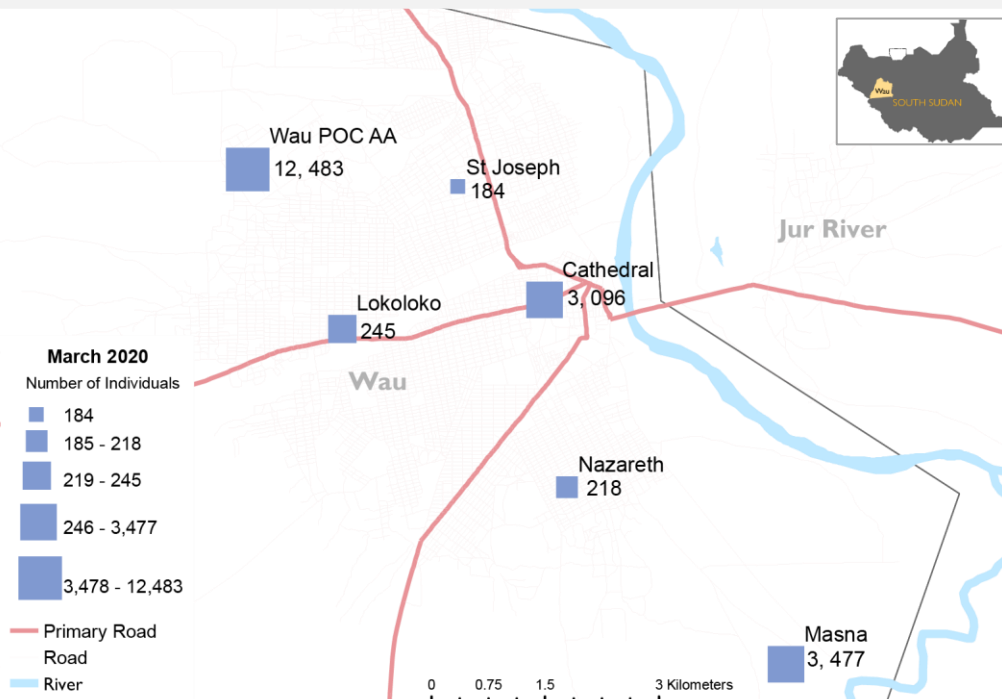

Wau PoC AA and collective Centres by population size (March 2020)

Population in Collective Centres (March 2020)