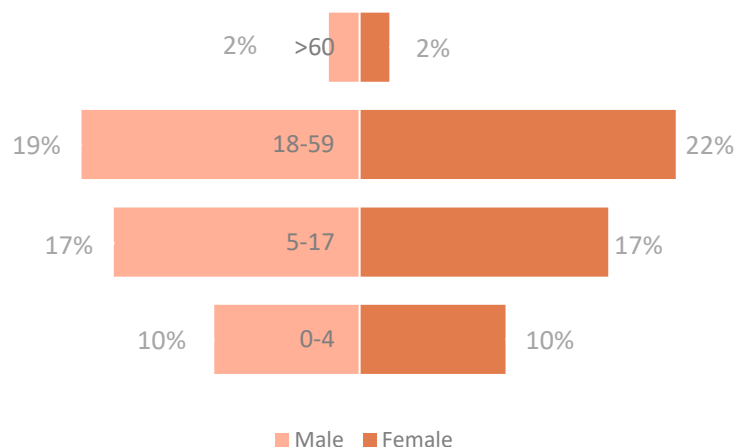

### Wau PoC AA and collective Centres by population size (March 2020)

### Population in Collective Centres (March 2020)

Since biometric registrations or verifications are not feasible on a monthly basis, population counts remain the best possible tool to estimate the sites' populations. Population counts consist of DTM teams visiting each shelter of the site asking how many persons have slept there the previous night (sex and age disaggregated). This provides a snapshot of the population at the time of the count.

Population change in Collective Centres since previous month (March 2020)

Collective Centres	Mar 2020 <i>Number of individuals</i>	Feb 2020 <i>Number of individuals</i>	Difference <i>Number of individuals</i>	Population change
Cathedral	3,096	2,919	+177	↑ Increase
Nazareth	218	290	-72	↓ Decrease
St Jospheh	184	171	+13	↑ Increase
Lokoloko	245	265	-20	↓ Decrease
Masna	3,477	3,681	-204	↓ Decrease

Monthly trend in Wau collective centres, March 2019 – March 2020

Wau PoC AA by age and sex, (March 2020): 12,483 individuals (51% female)

Wau Collective Centres by age and sex, March 2020: 7,220 individuals (53% female)