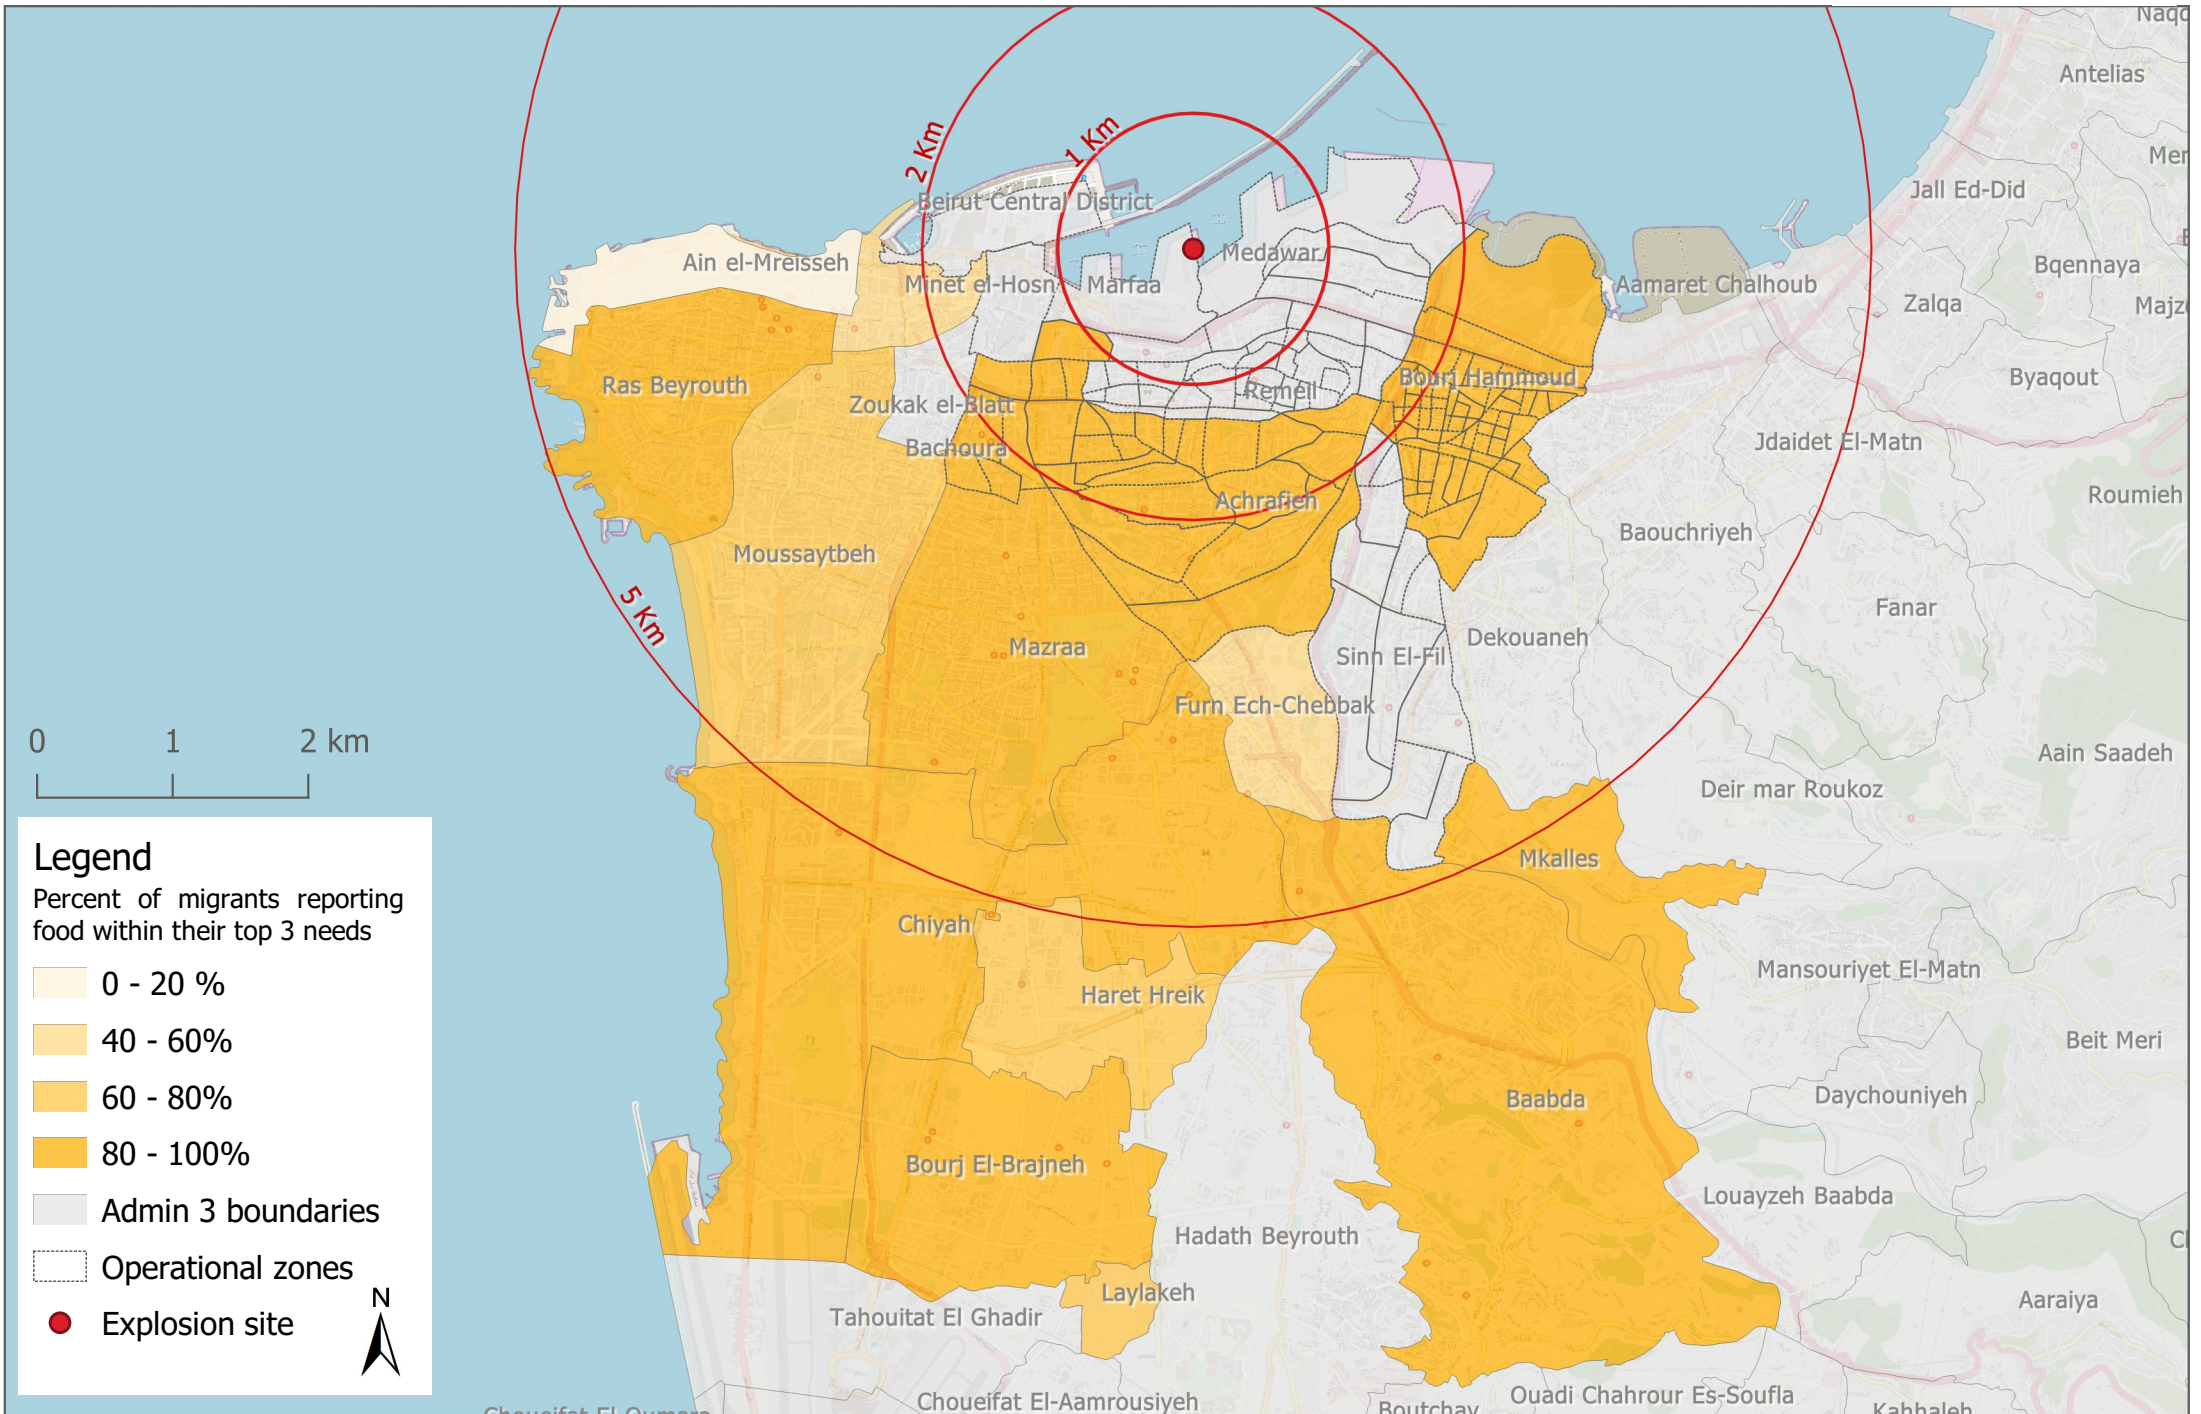

MIGRANT WORKER VULNERABILITY

Migrant self-prioritized needs

Map production date: 19 August, 2020

Source data: IOM Lebanon, Humanitarian Data Exchange, OpenStreetMap

This map is for illustration purposes only. The boundaries and names shown and the designations used on this map do not imply official endorsement or acceptance by the International Organization for Migration.