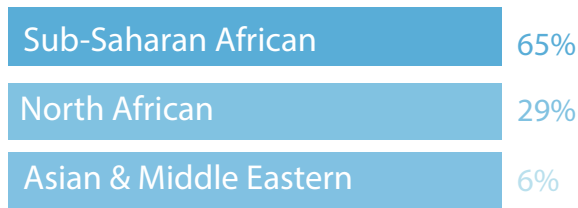

KEY FINDINGS

MIGRANTS PRESENT IN
565 of 667 COMMUNITIES

100% of MUNICIPALITIES

TOP 3 REGIONS (% of migrants)

TOP 3 REGIONS OF ORIGIN (% of migrants)

2,195 KEY INFORMANTS

SHELTER TYPE