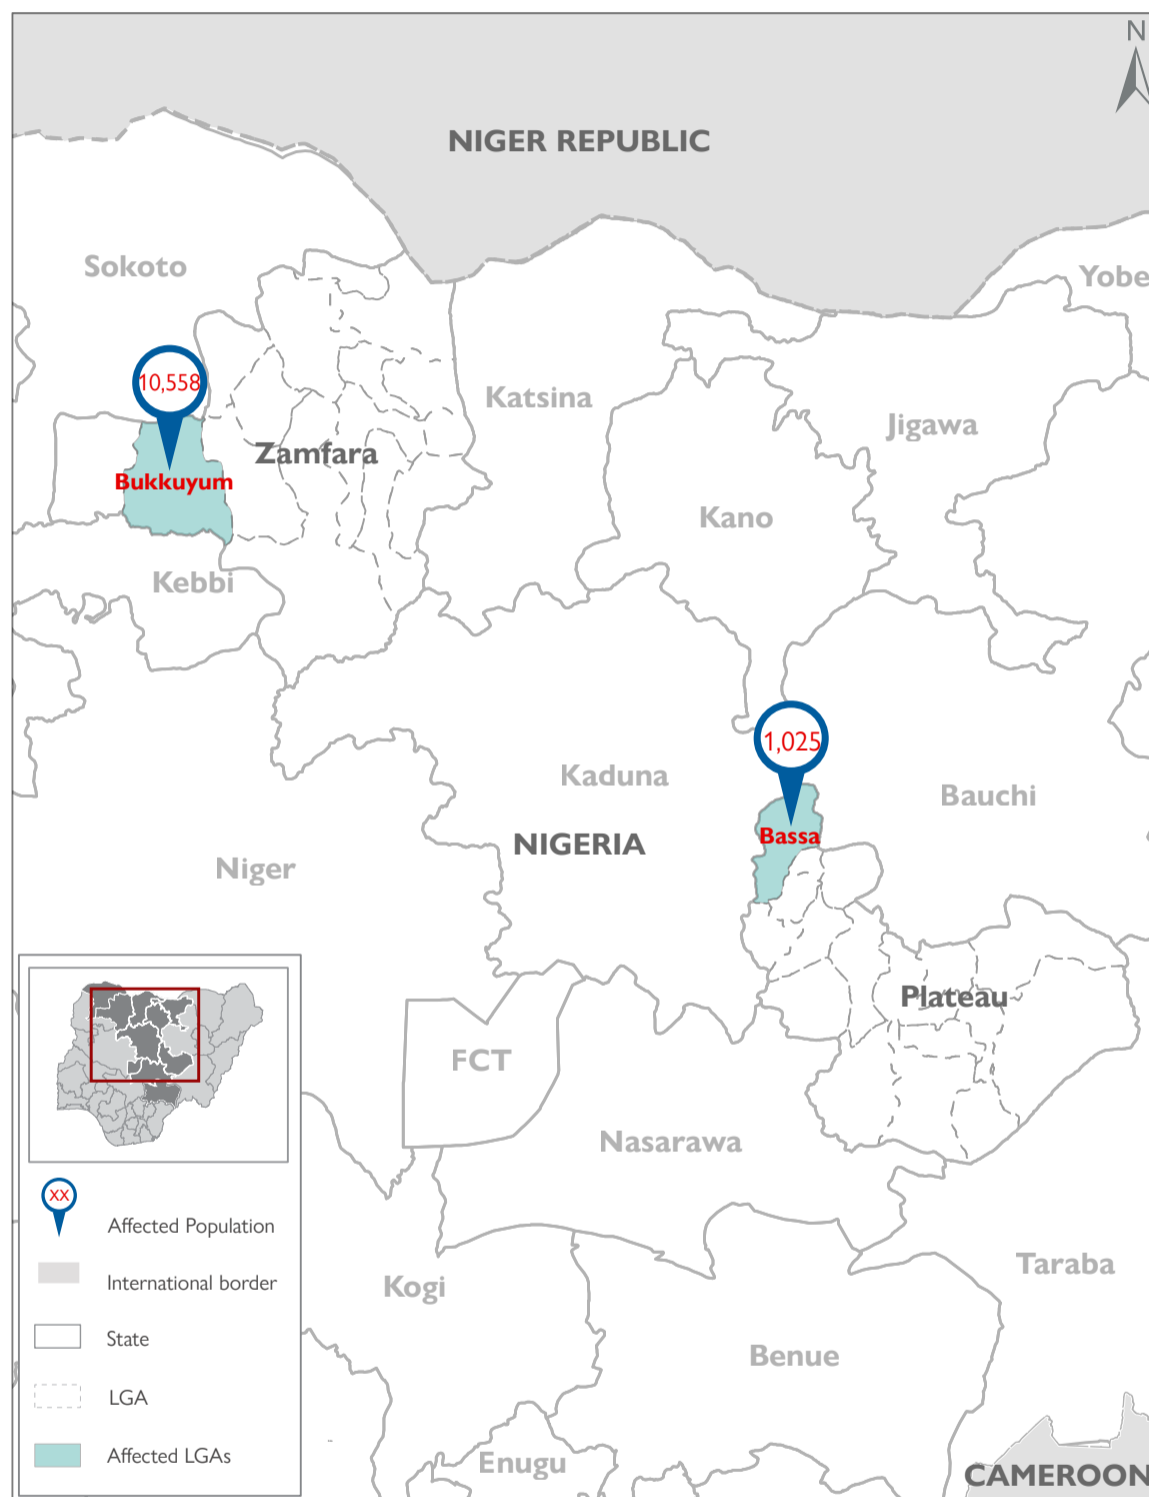

Affected Population:
11,583 Individuals

Damaged Shelters:
1,292

Casualties:
142

Movement Trigger:
Armed attacks

OVERVIEW

Nigeria's north-central and north-west zones are afflicted with a multidimensional crisis rooted in long-standing tensions between ethnic and religious groups and involves attacks by criminal groups and banditry/hirabah (such as kidnapping and grand larceny along major highways). During the past years, the crisis has accelerated because of the intensification of attacks and has resulted in widespread displacement across the region.

Between the 10th and 16th of January 2022, armed clashes between herders and farm-ers; and bandits and local communities have led to new waves of population displacement. Following these events, rapid assessments were conducted by DTM (Displacement Tracking Matrix) field staff to inform the humanitarian community and government partners, and enable targeted response. Flash reports utilise direct observation and a broad network of key informants to gather representative data and collect information on the number, profile and immediate needs of affected populations.

During the assessment period, the DTM identified an estimated number of 11,583 individuals who were affected by the attacks. A total of 11,509 individuals were displaced to neighbouring wards in Bassa LGA in Plateau State. Those displaced in Zamfara State moved into neighbouring communities in Anka and Gummi LGAs of Zamfara State. A total of 142 casualties were reported, including 68 injuries and 74 fatalities.

GENDER (FIG. 1)

MOST NEEDED ASSISTANCE (FIG. 2)

AFFECTED LOCATIONS

The above map is for illustration purposes only. The depiction and use of boundaries, geographic names and related data shown are not warranted to be error-free nor do imply a judgment on the legal status of any territory, or any endorsement or acceptance of such boundaries by IOM.