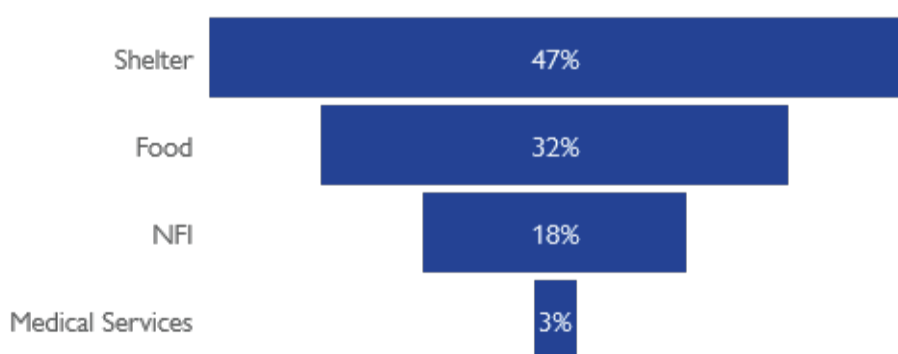

MOST NEEDED ASSISTANCE (FIG. 2)