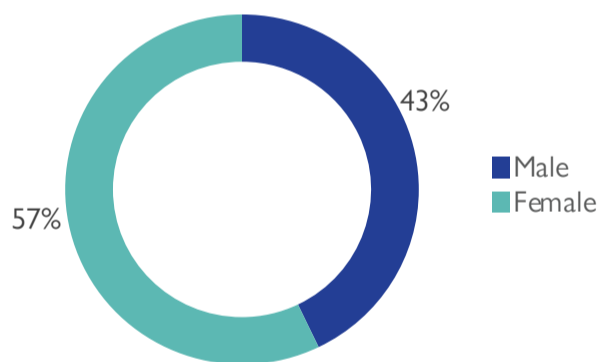

Between the 10th and 16th of January 2022, armed clashes between herders and farm-ers; and bandits and local communities have led to new waves of population displacement. Following these events, rapid assessments were conducted by DTM (Displacement Tracking Matrix) field staff to inform the humanitarian community and government partners, and enable targeted response. Flash reports utilise direct observation and a broad network of key informants to gather representative data and collect information on the number, profile and immediate needs of affected populations.

During the assessment period, the DTM identified an estimated number of 11,583 individuals who were affected by the attacks. A total of 11,509 individuals were displaced to neighbouring wards in Bassa LGA in Plateau State. Those displaced in Zamfara State moved into neighbouring communities in Anka and Gummi LGAs of Zamfara State. A total of 142 casualties were reported, including 68 injuries and 74 fatalities.

GENDER (FIG. 1)