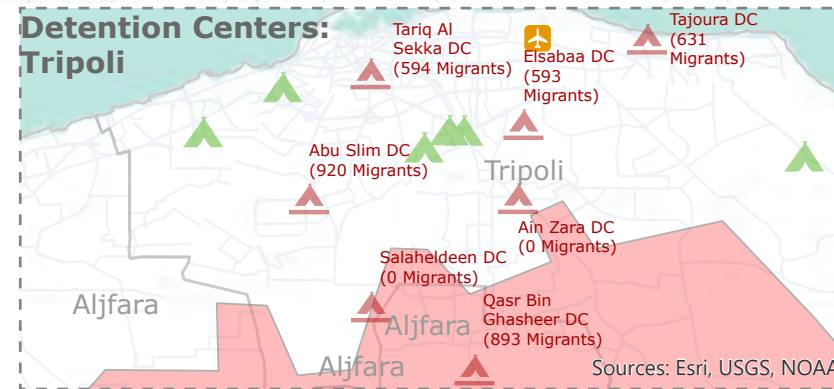

24,350

NEW INTERNALLY DISPLACED PERSONS

SINCE 05 APRIL 2019

7,257

MIGRANTS IN DETENTION

- Collective IDP shelters
- DCIM Detention Center
- Airports (functional)
- Areas in proximity of armed conflict
- Internally Displaced Persons (IDPs)
- Airports (affected by conflict)
- Mantika
- 0 10 20 Kilometers

The designations employed and the presentation of material on this map do not imply the expression of any opinion whatsoever on the part of the United Nations (and IOM) concerning the legal status of any country, territory, city or area or its authorities, or concerning the delimitation of its frontiers or boundaries.

Sources: Esri, USGS, NOAA

Sources: Esri, USGS, NOAA

DTM