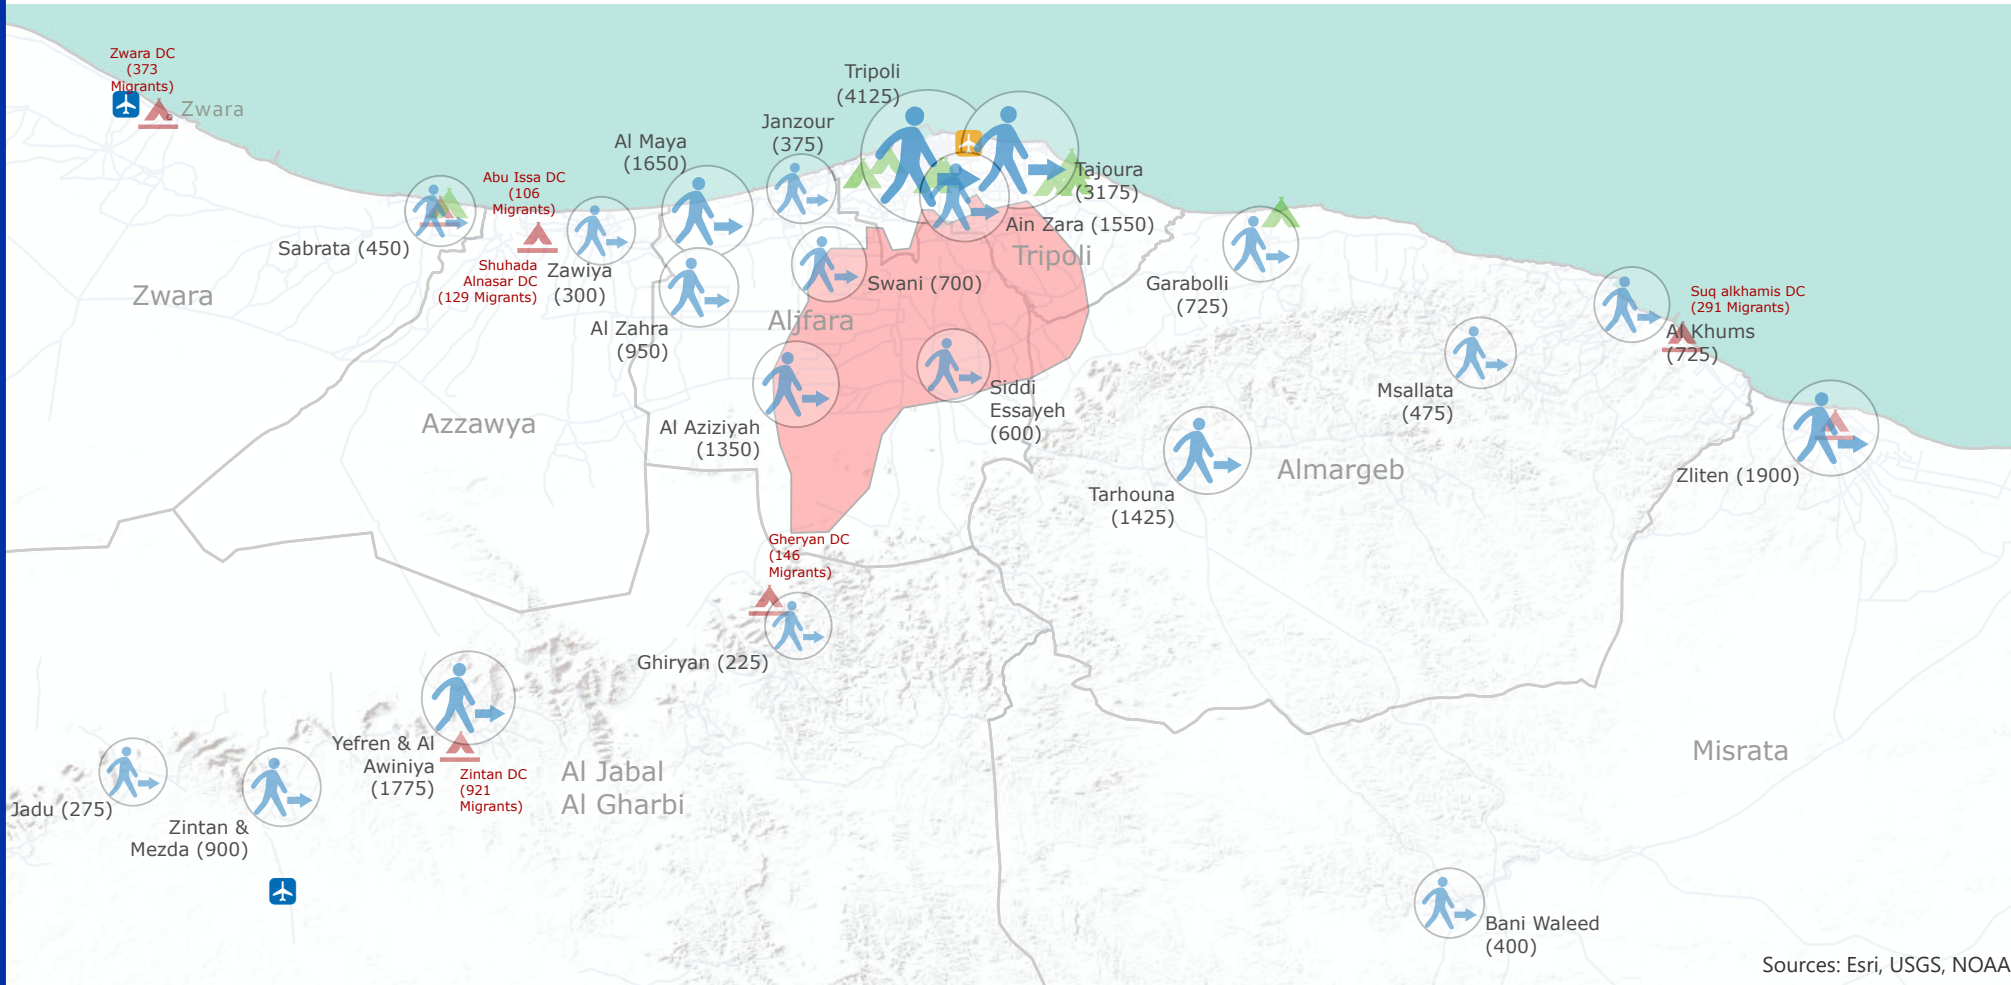

24,350

NEW INTERNALLY DISPLACED PERSONS

SINCE 05 APRIL 2019

7,257

MIGRANTS IN DETENTION

- Collective IDP shelters
- DCIM Detention Center
- Airports (functional)
- Areas in proximity of armed conflict
- Internally Displaced Persons (IDPs)
- Airports (affected by conflict)
- Mantika
- 0 10 20 Kilometers

The designations employed and the presentation of material on this map do not imply the expression of any opinion whatsoever on the part of the United Nations (and IOM) concerning the legal status of any country, territory, city or area or its authorities, or concerning the delimitation of its frontiers or boundaries.

Sources: Esri, USGS, NOAA

Sources: Esri, USGS, NOAA

DTM