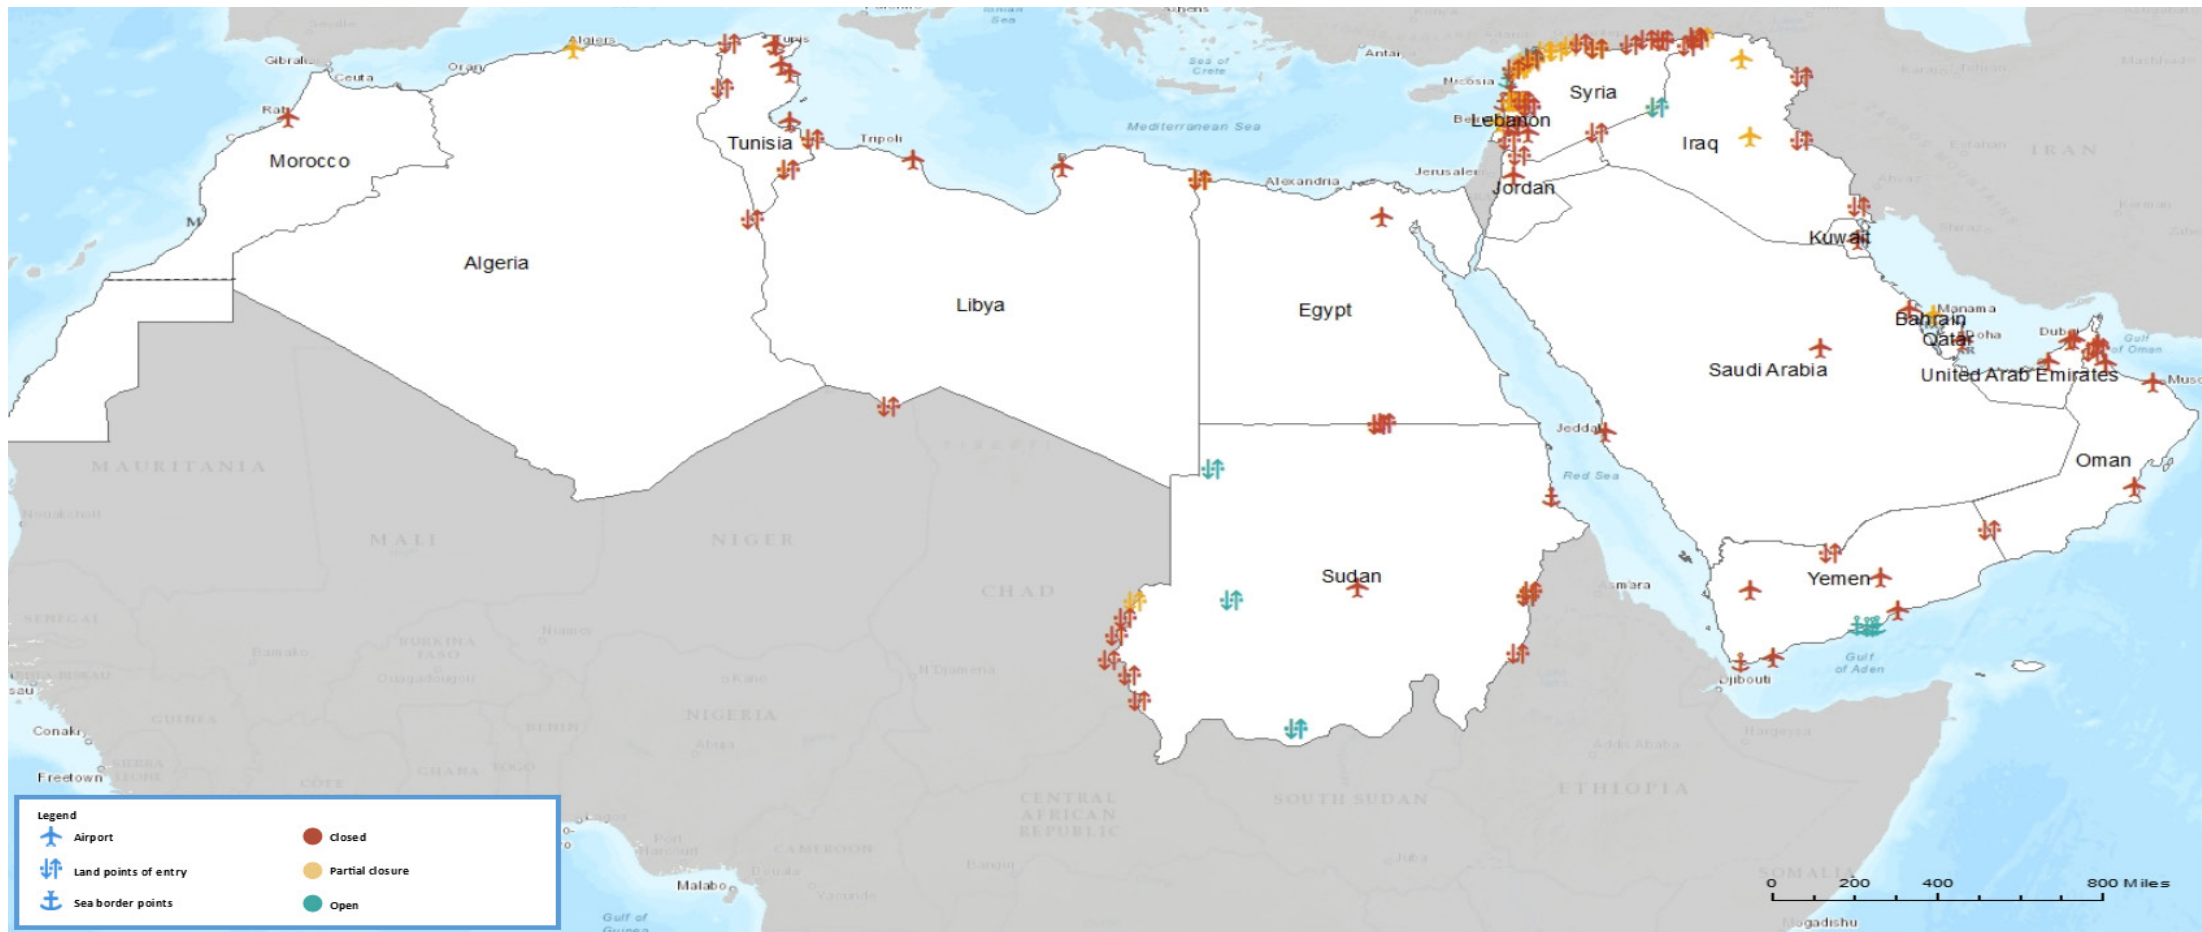

COVID-19 MOVEMENT RESTRICTIONS

MIDDLE EAST AND NORTH AFRICA DASHBOARD #1

This map is for illustration purposes only. Names and boundaries on this map do not imply official endorsement or acceptance by IOM.

SUMMARY OF BORDER CLOSURES

LAND BORDER POINTS

- 72** Land border points are being monitored in the MENA region
- 48** of those are closed for entry and exit
- 17** are partially closed
- 7** are still open

AIRPORTS

- 33** International airports being monitored in the MENA region
- 27** of those are closed for entry and exit
- 5** are partially closed
- 1** is still open

SEA BORDER POINTS

- 12** Sea border points are being monitored in the MENA region
- 7** of those are closed for entry and exit
- 5** are still open