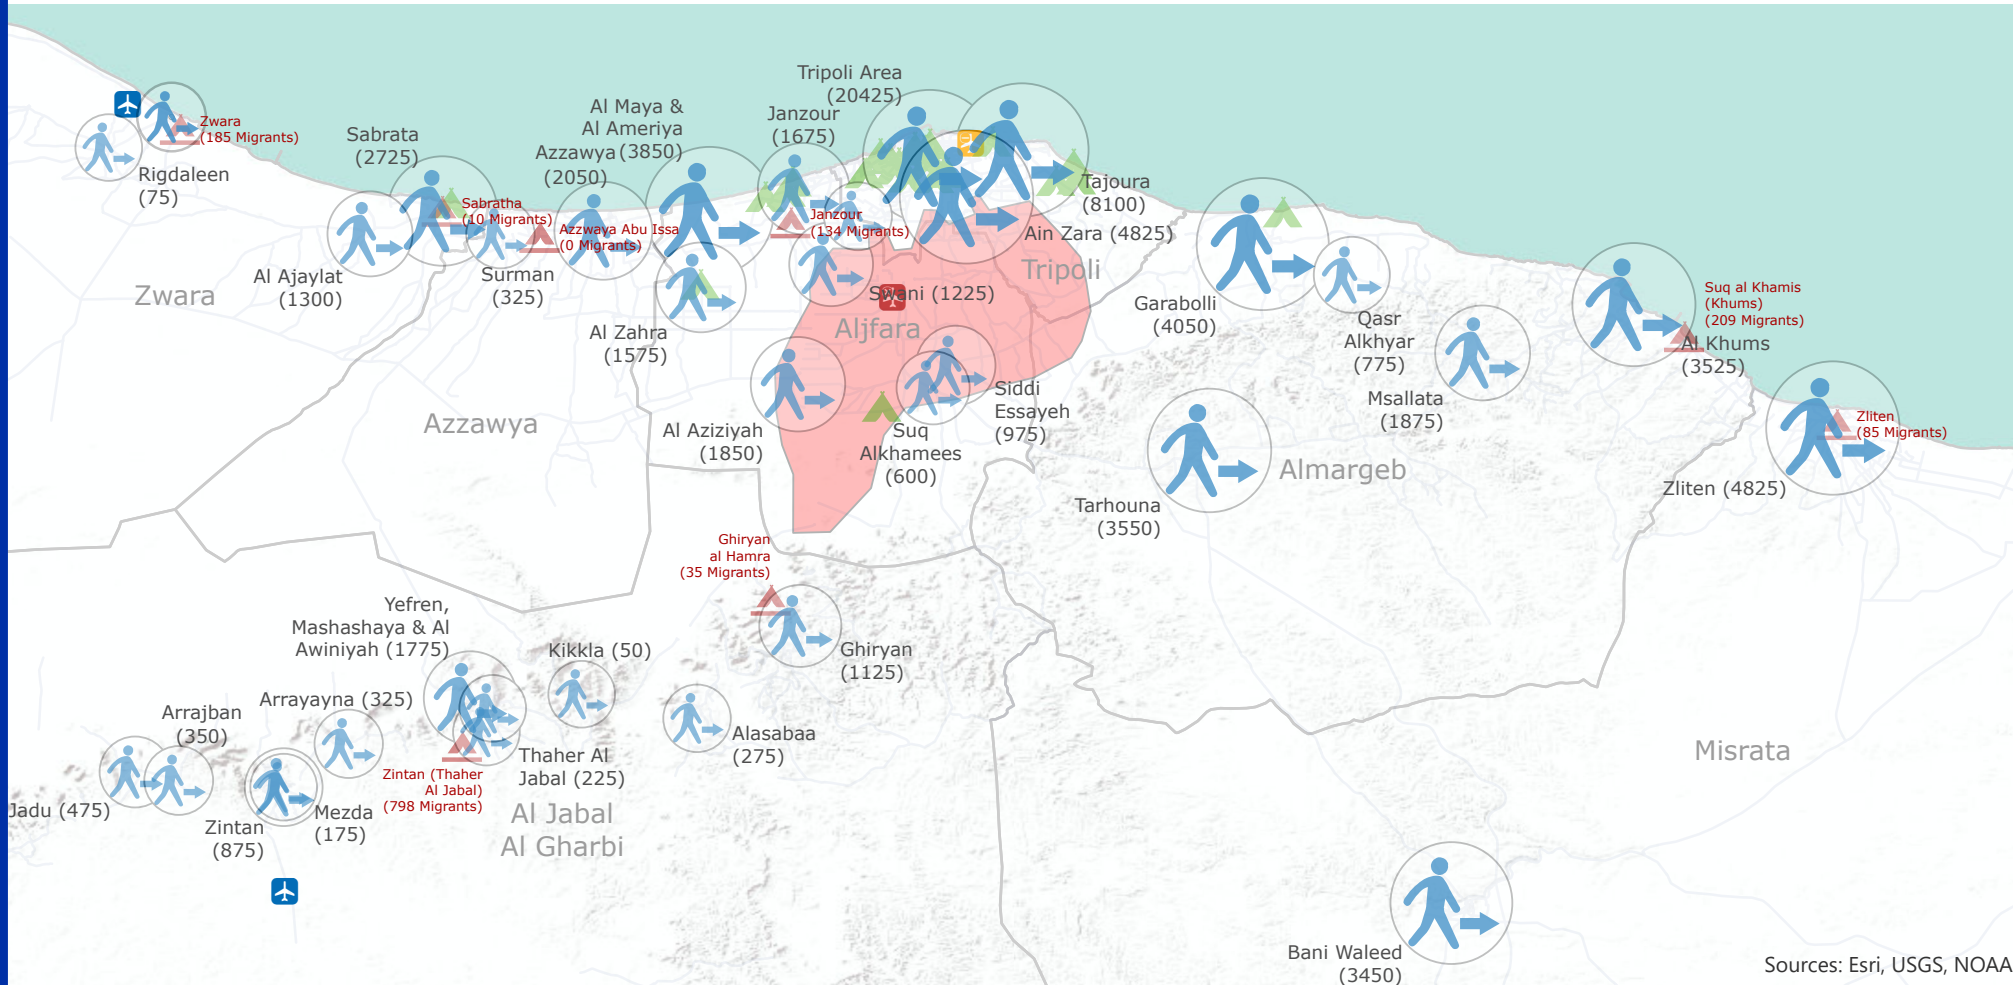

82,300

INTERNALLY DISPLACED PERSONS

SINCE 04 APRIL 2019

5,317

MIGRANTS IN DETENTION

- Internally Displaced Persons (IDPs)
- Collective IDP shelters
- DCIM Detention Centers
- Areas in proximity of armed conflict
- Airports (operational)
- Airports (not operational)
- Airports (affected by conflict)
- Mantika

0 10 20
Kilometers

The designations employed and the presentation of material on this map do not imply the expression of any opinion whatsoever on the part of the United Nations (and IOM) concerning the legal status of any country, territory, city or area or its authorities, or concerning the delimitation of its frontiers or boundaries.

Sources: Esri, USGS, NOAA

DTM

IOM • IOM