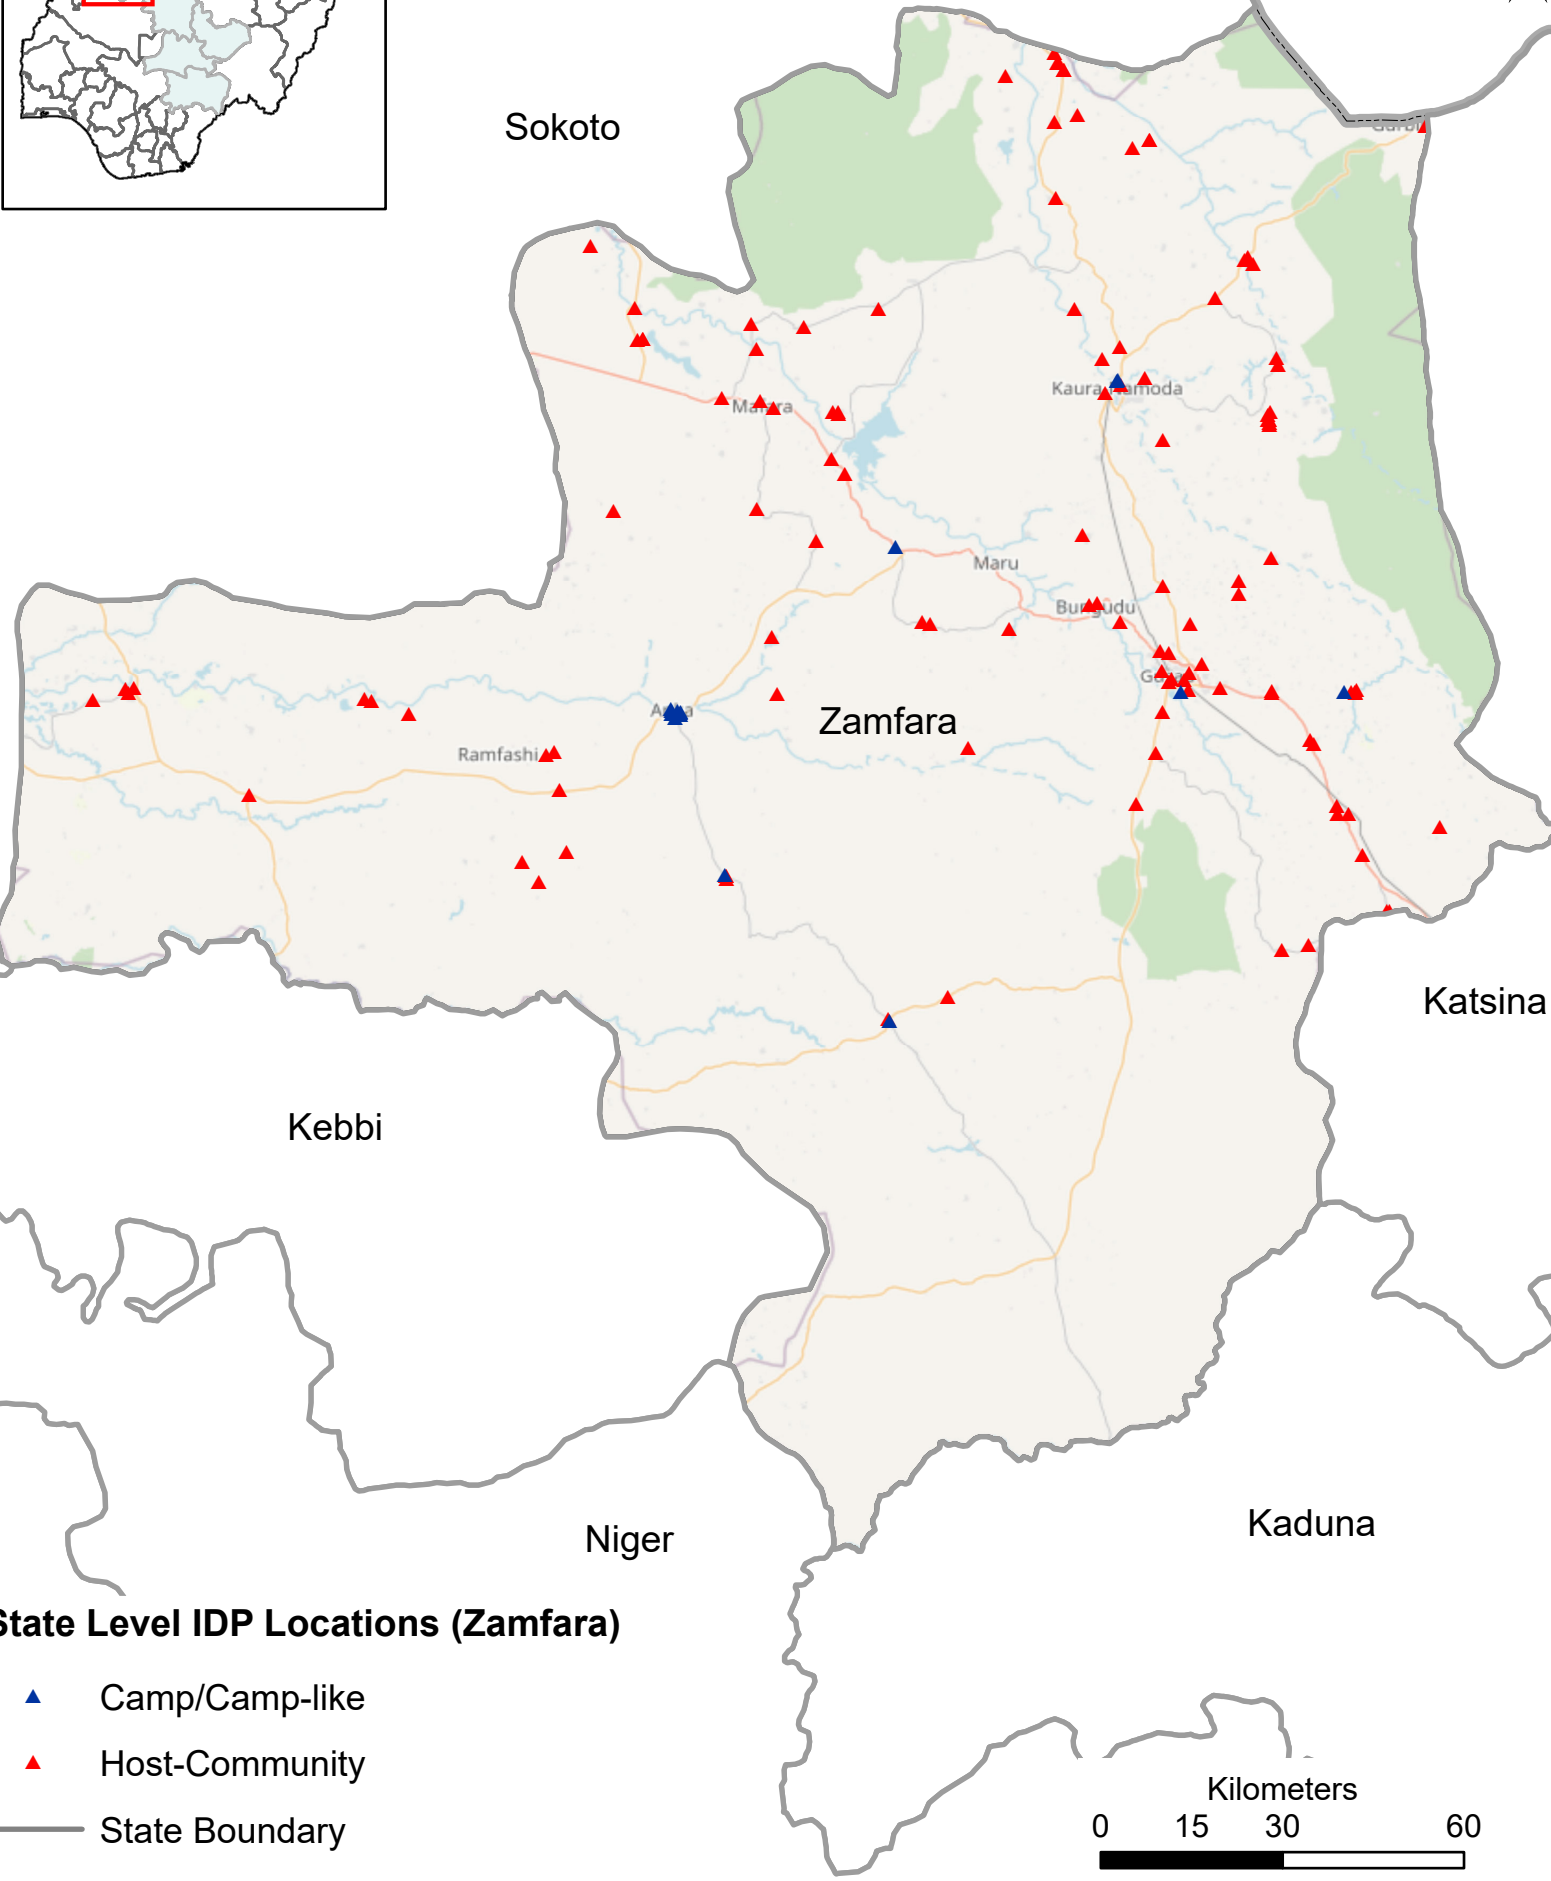

NIGER

Sokoto

Zamfara

Katsina

Kebbi

Niger

Kaduna

State Level IDP Locations (Zamfara)

- ▲ Camp/Camp-like
- ▲ Host-Community

- State Boundary
- Country Boundry