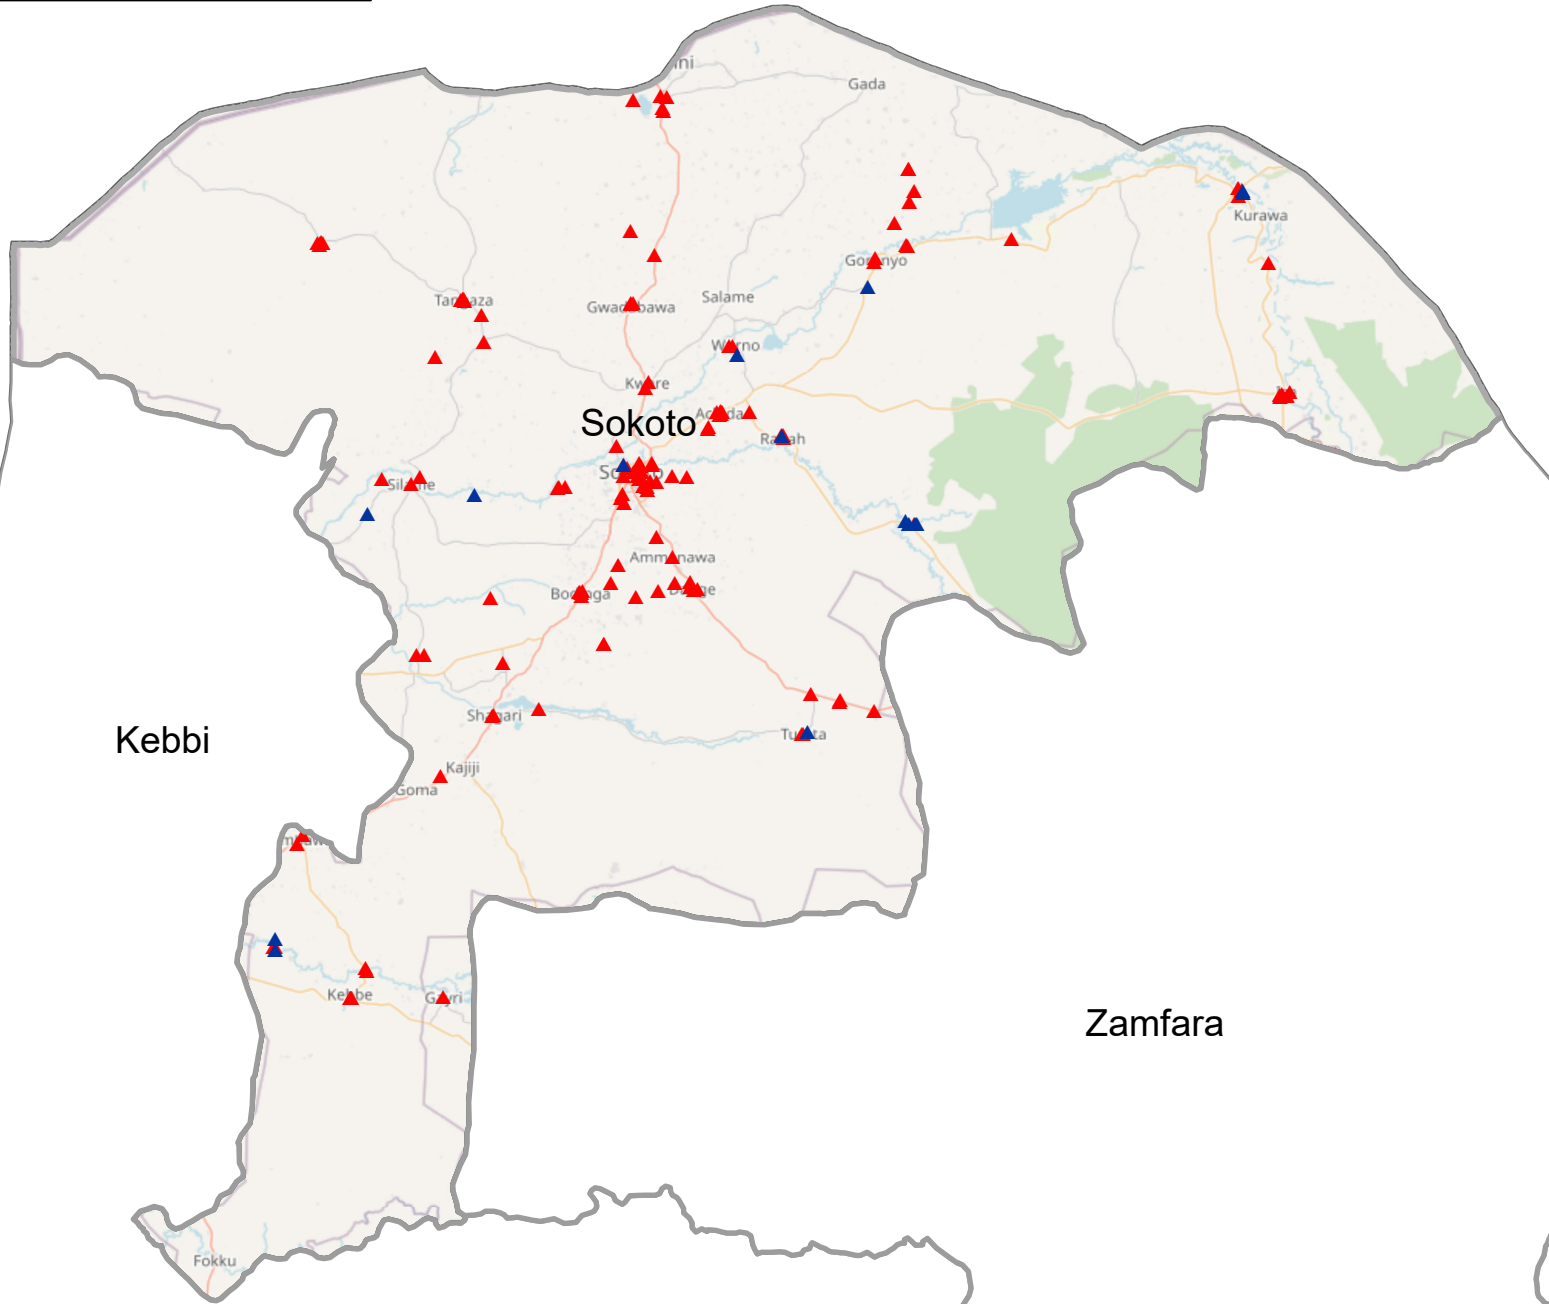

NIGER

Kebbi

Zamfara

### State Level IDP Locations (Sokoto)

- ▲ Camp/Camp-like
- ▲ Host-Community

— State Boundary

— Country Boundry