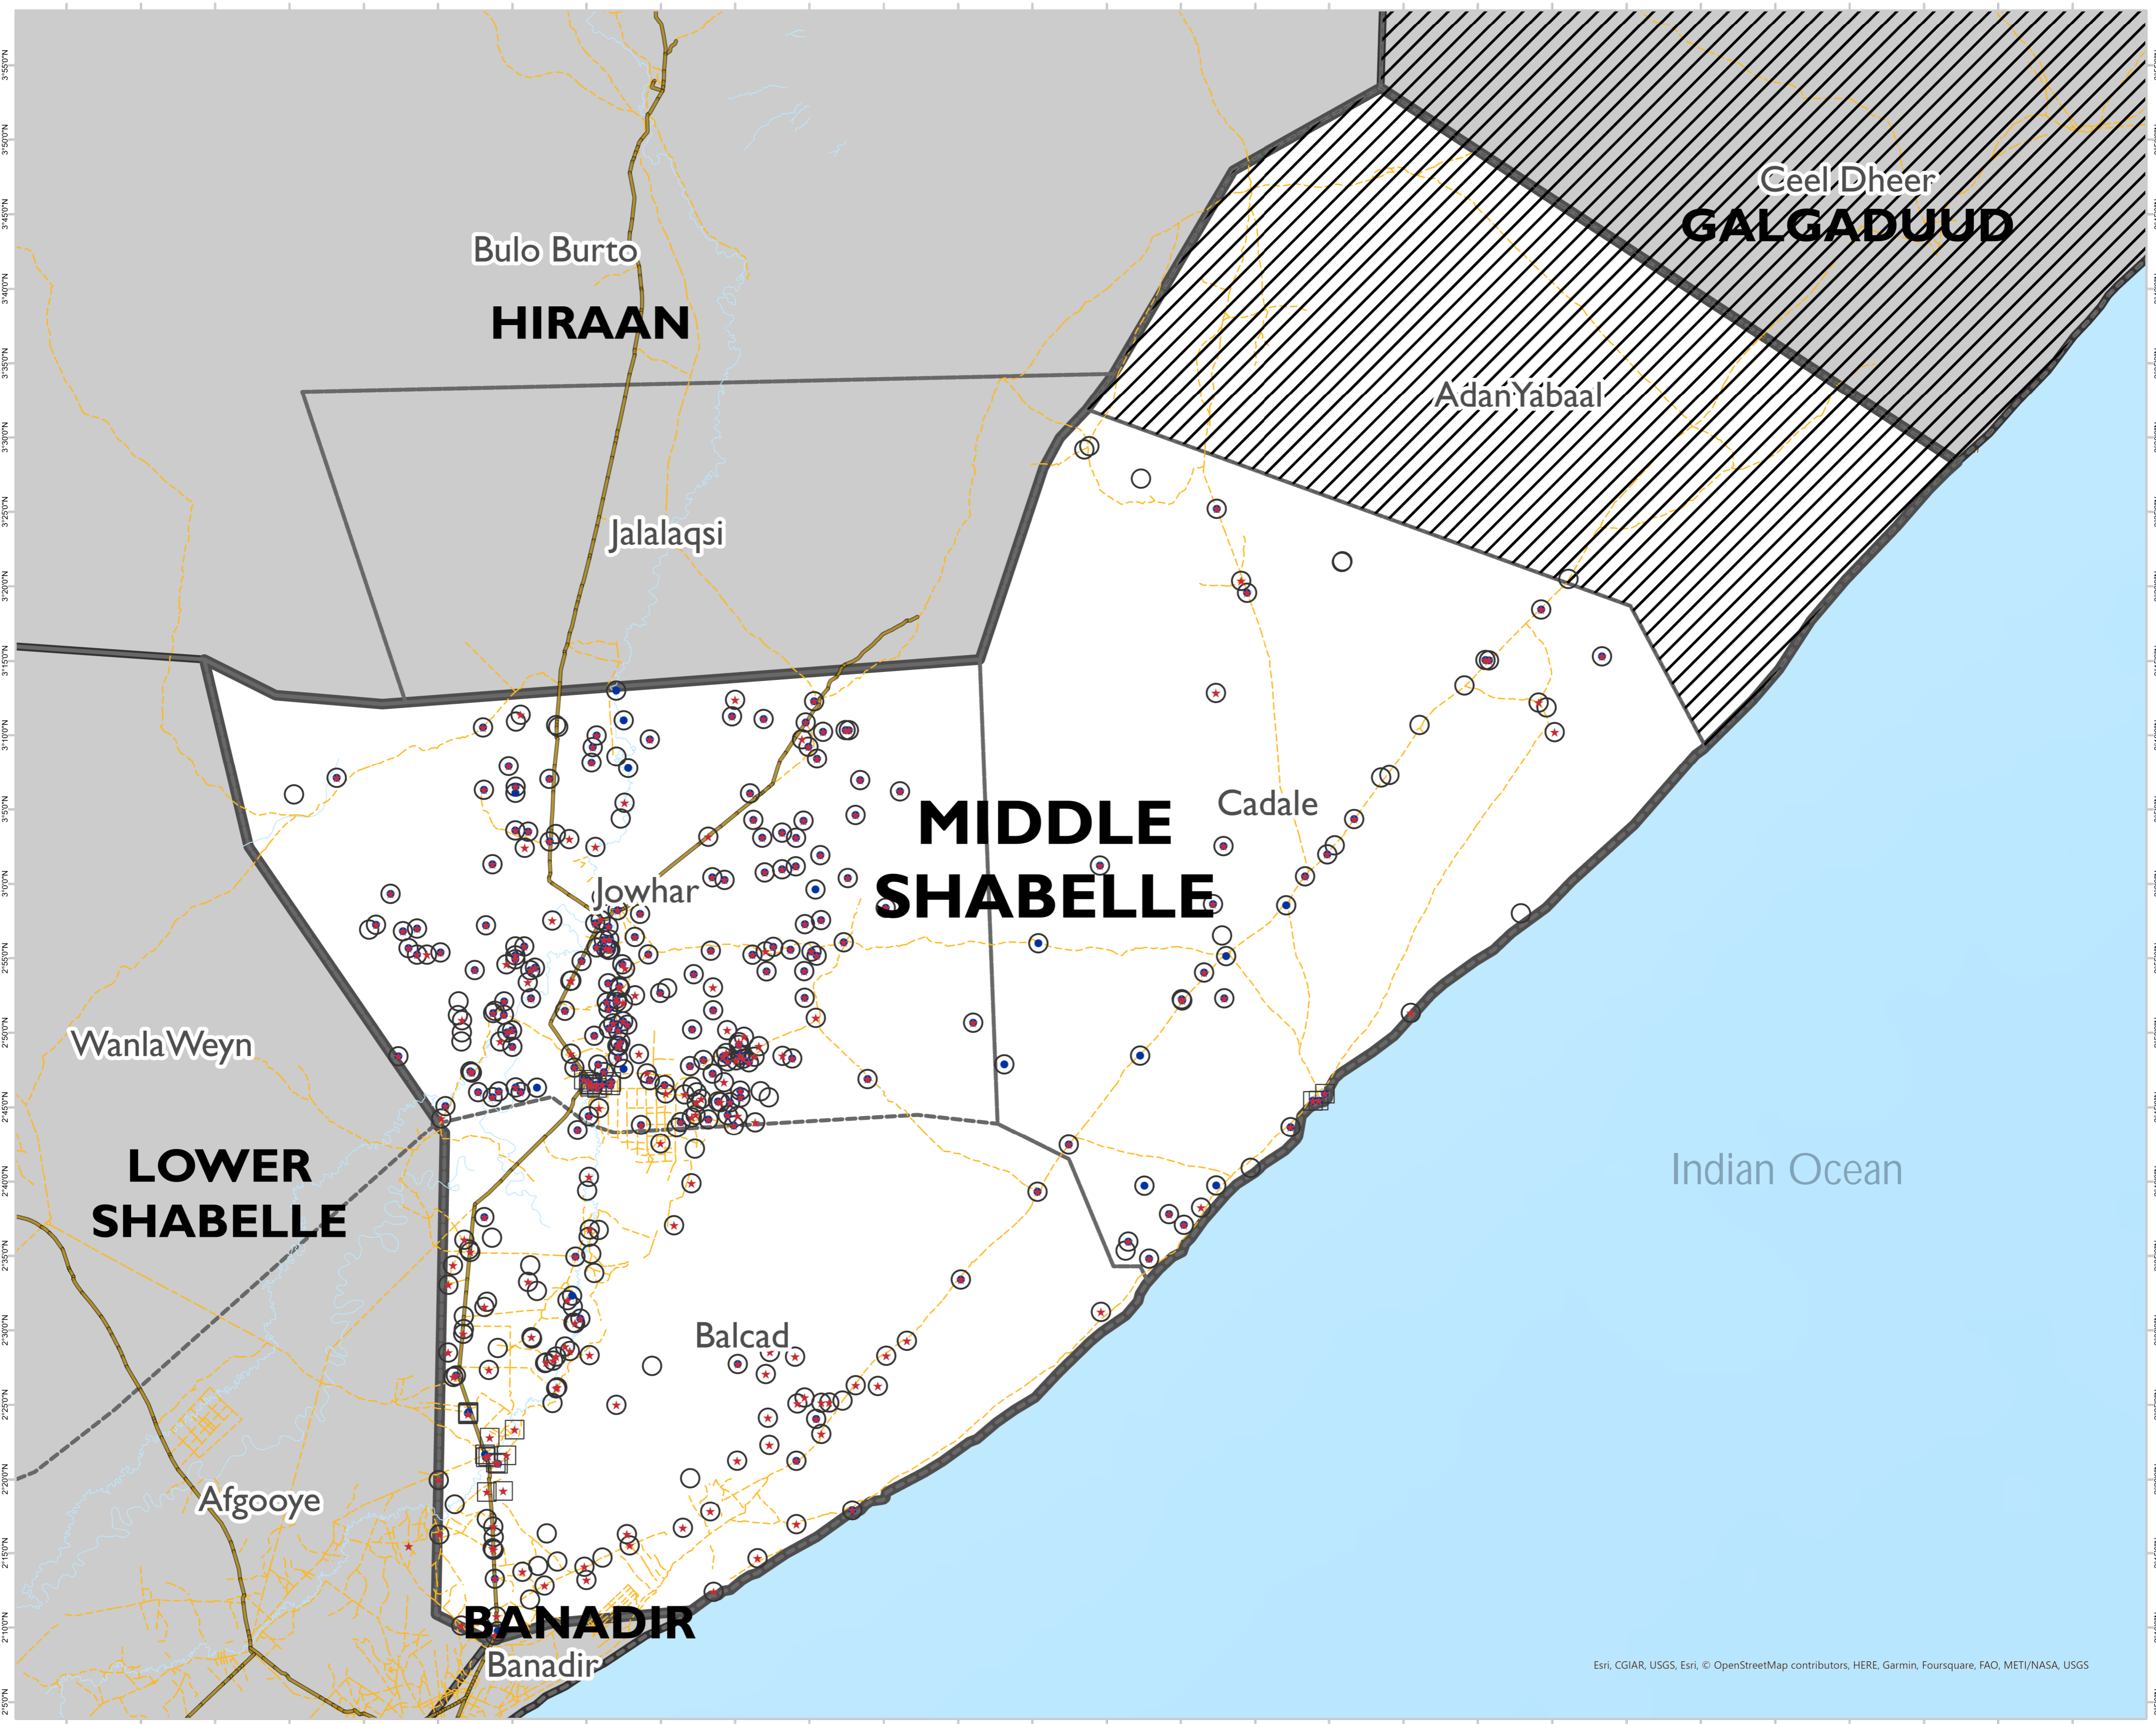

- Somalia\_
- Region
- District
- Major Road
- Secondary Road
- Rivers
- Inaccessible
- Urban
- Rural
- ★ Returnees
- IDP Presence

# SOMALIA REGIONS | Middle Shabelle

1 cm = 188 km

1:18,788,728

Map Production Date : September 2022

Source Data : IOM Displacement Tracking Matrix, OCHA-HDX

Disclaimer : This map is for illustration purposes only. The boundaries and names shown and the designations used on this map do not imply official endorsement or acceptance by the International Organization for Migration.

Indian Ocean