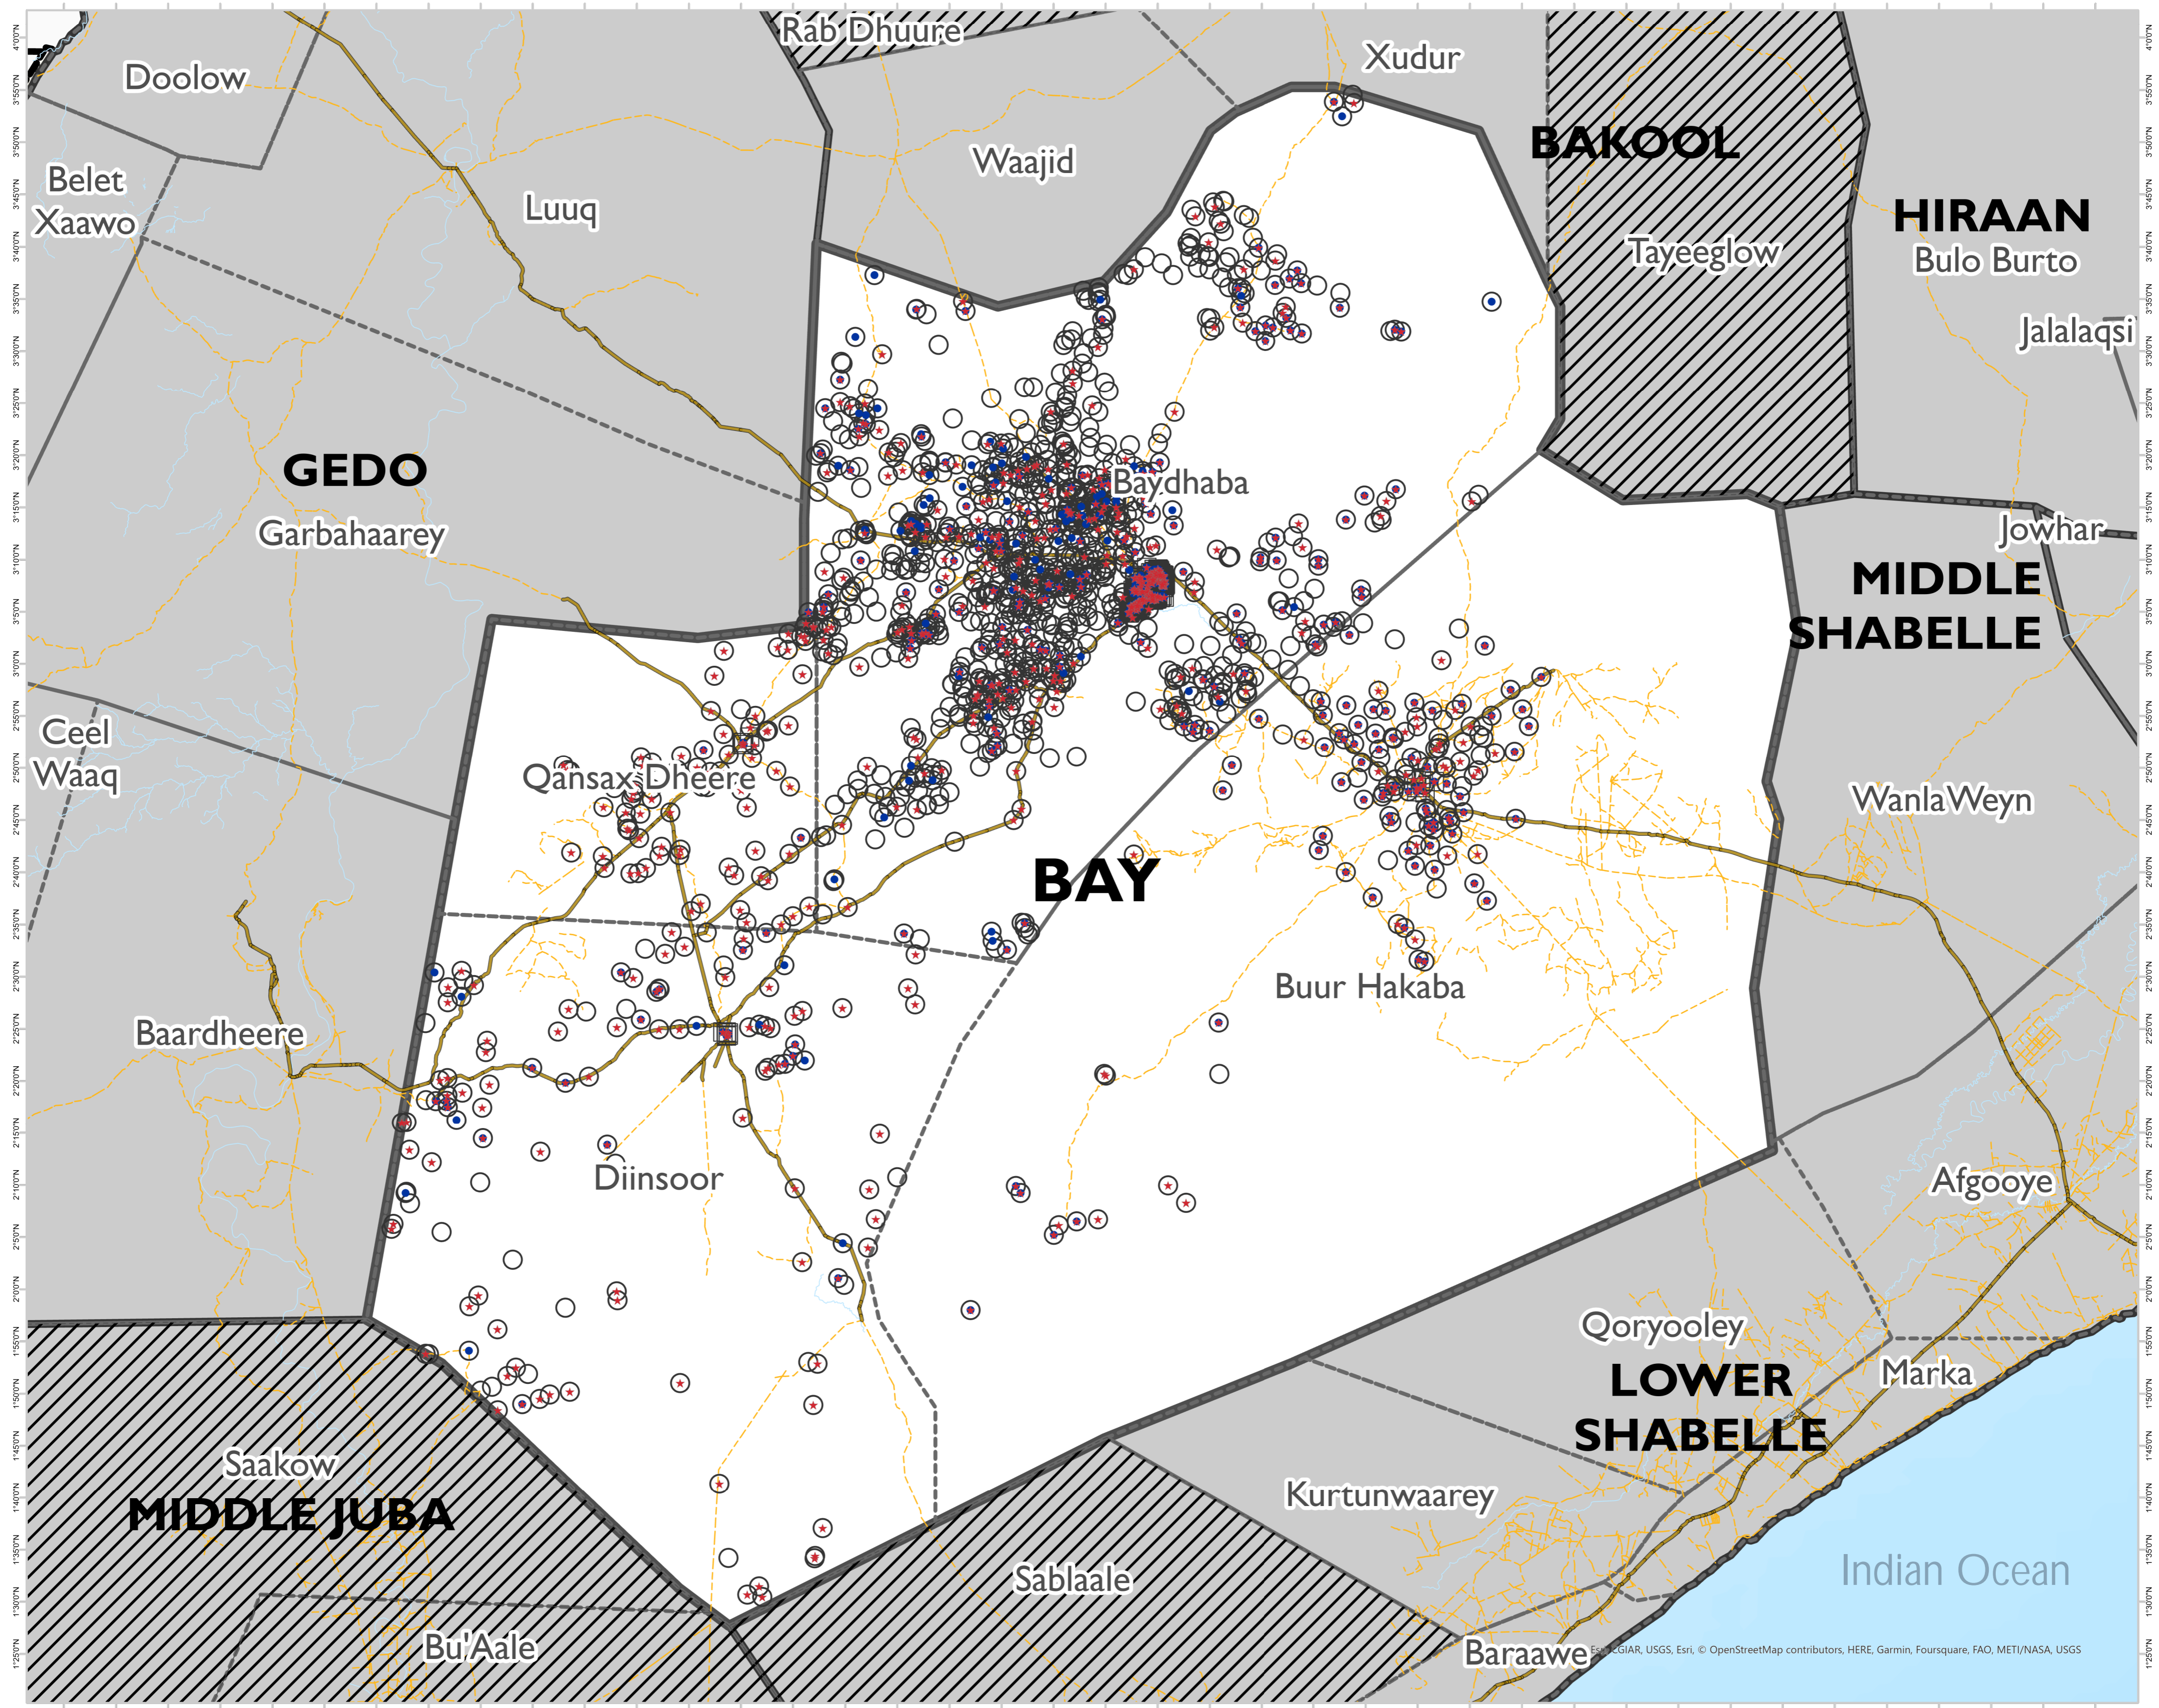

- Somalia_
- Region
- District
- Bordering Countries
- Major Road
- Secondary Road
- Rivers
- Inaccessible
- Urban
- Rural
- Returns
- IDP Presence

SOMALIA REGIONS | Bay

1 cm = 188 km

1:18,788,728

Map Production Date : September 2022

Source Data : IOM Displacement Tracking Matrix, OCHA-HDX

Disclaimer : This map is for illustration purposes only. The boundaries and names shown and the designations used on this map do not imply official endorsement or acceptance by the International Organization for Migration.

Esri, DeLorme, Garmin, IGN, Intermap, INR, GEBCO, USGS, Esri, © OpenStreetMap contributors, HERE, Garmin, Foursquare, FAO, METI/NASA, USGS