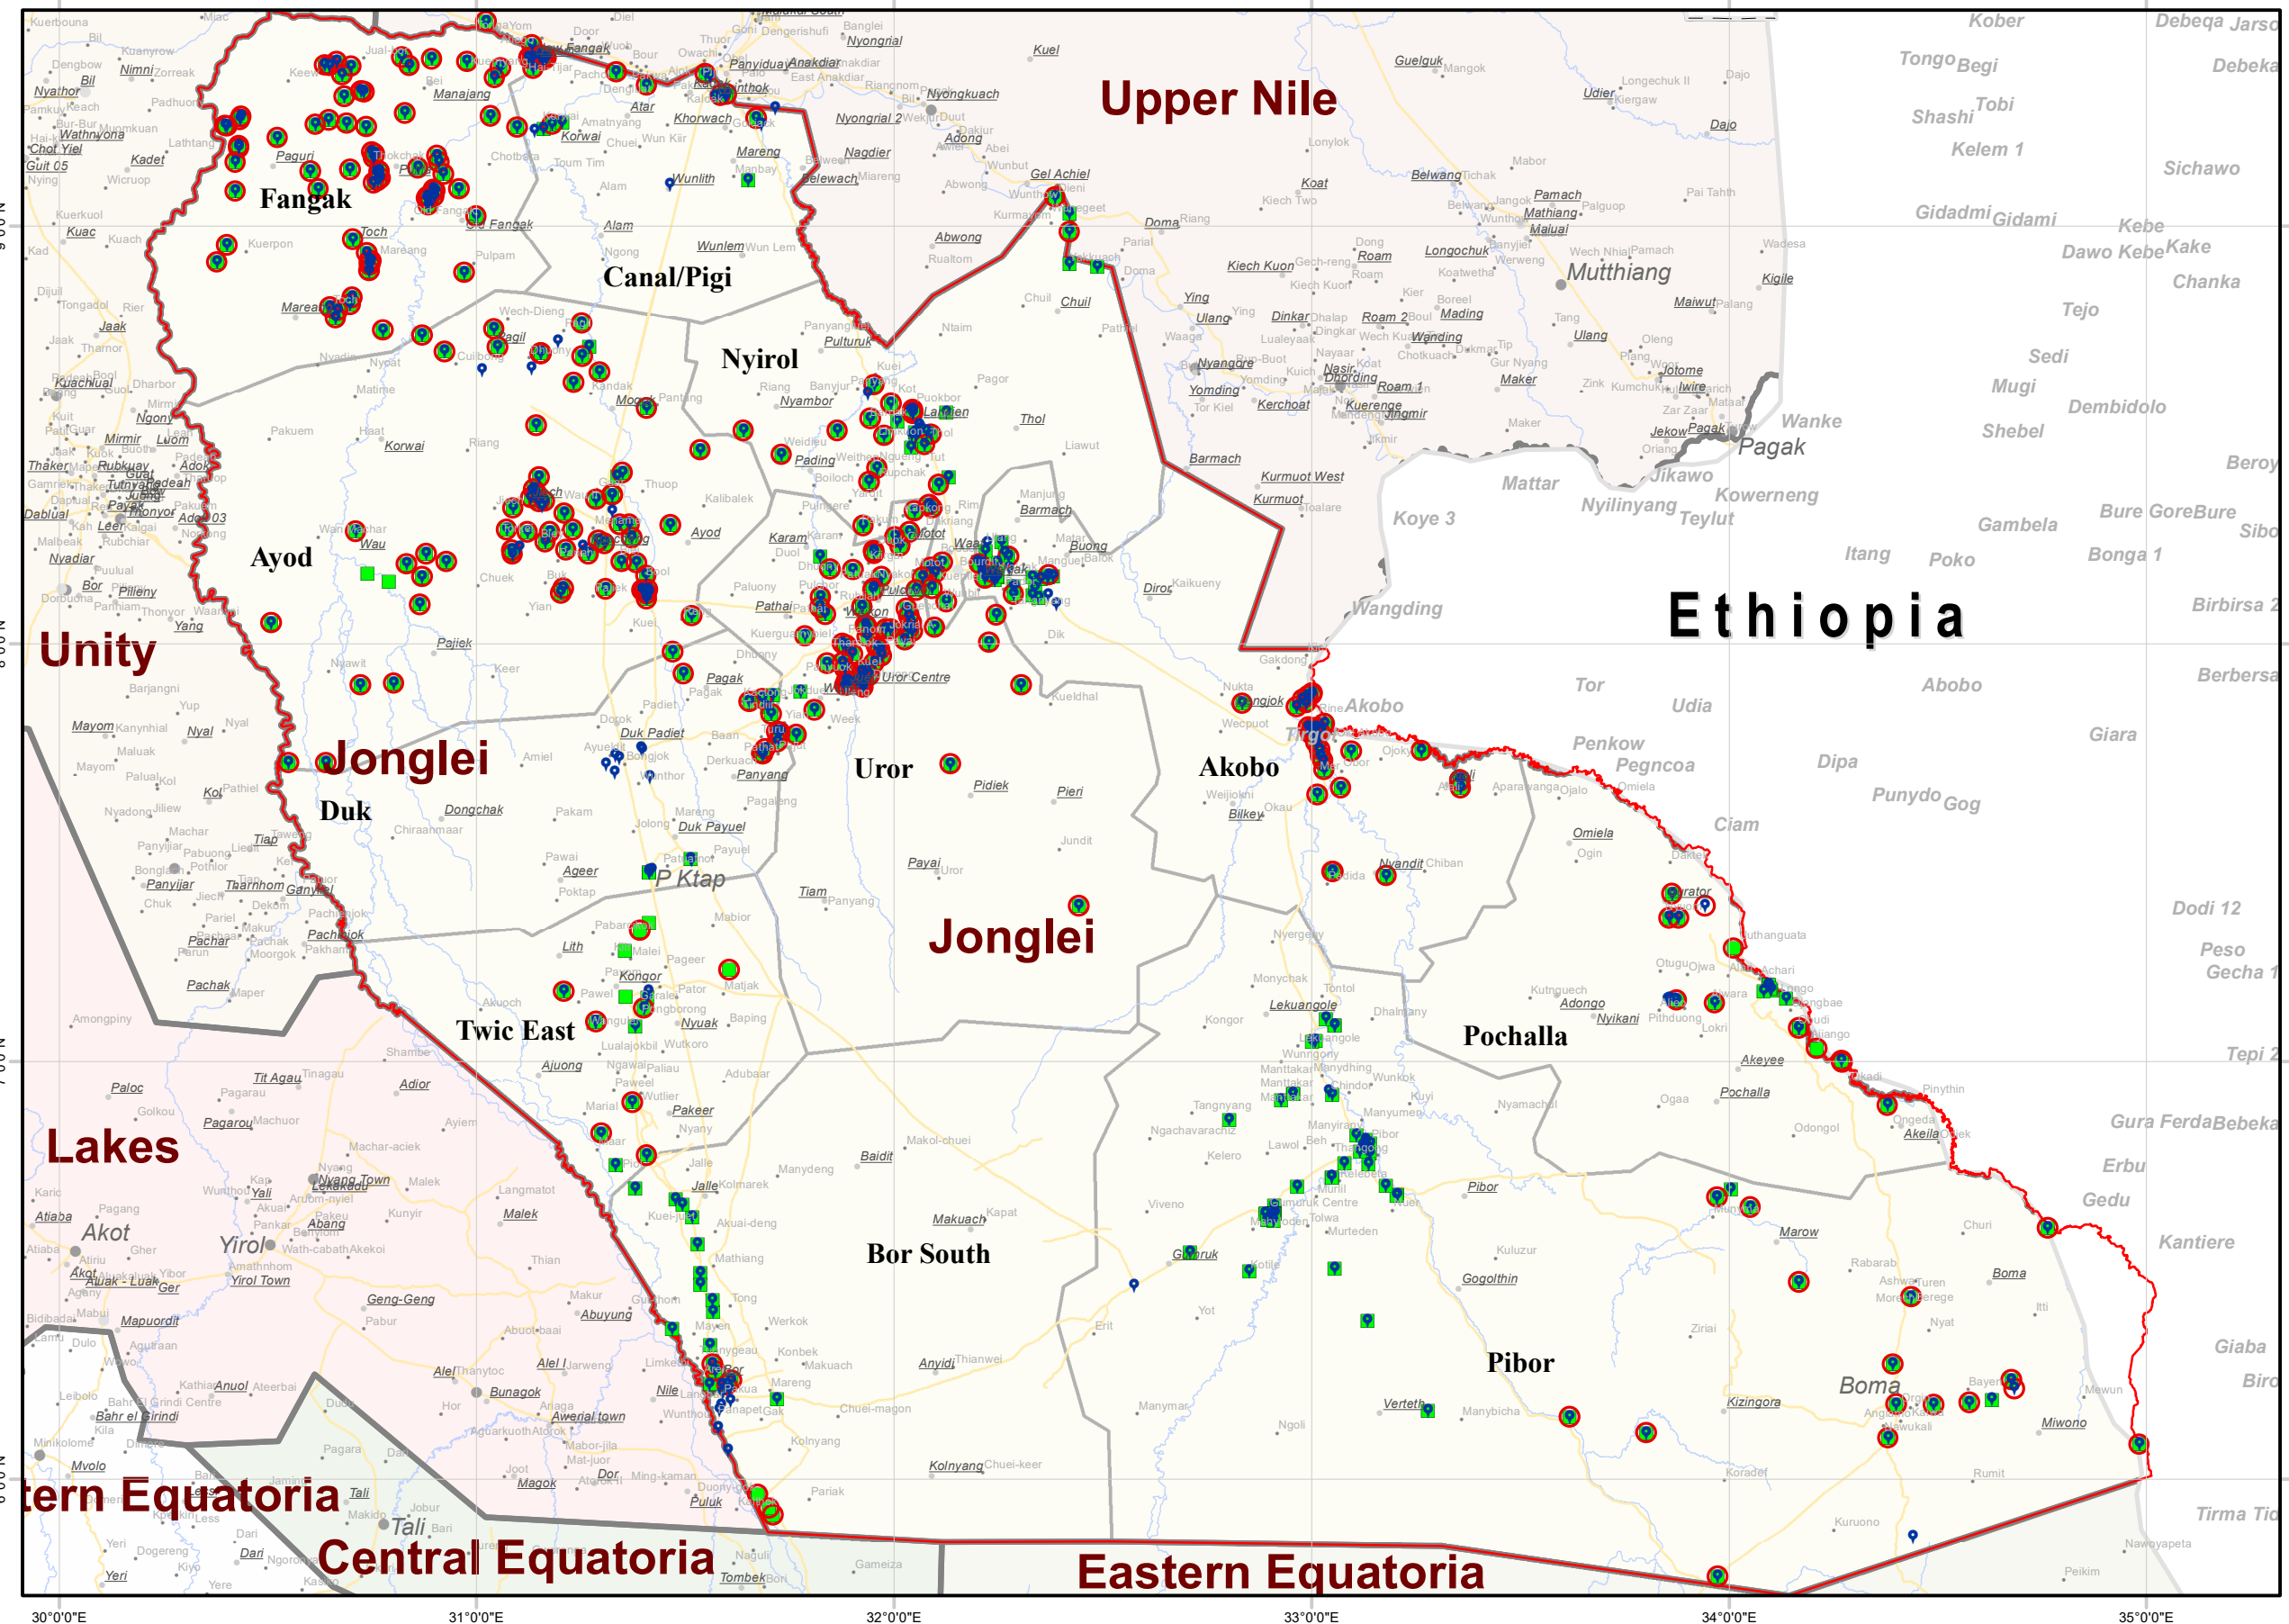

DTM
IOM DISPLACEMENT
TRACKING MATRIX
SOUTH SUDAN

IDPs and Returnees locations in Jonglei as of April 2023

Displacement Tracking Matrix Mobility Tracking Round 14

South Sudan Mobility Tracking Round 14, April 2023

- State
- County

- Payam - Sub Area name
- Village - Location name
- Locations of returnee individuals (previously displaced abroad) present at time of assessment
 - Locations of returnee individuals (previously displaced only in South Sudan) present at time of assessment
 - Locations of IDP individuals present at time of assessment
 - Bordering Country
 - Payam - Sub_area name
 - State
 - National Capital
 - Admin1 Capital
 - Admin2 Capital
 - Primary Town / Large Town
 - Roads
 - Rivers
 - State

Total number of IDPs individuals present at the time of assessment **408,337**

Subset of IDPs individuals present at the time of assessment who were previously displaced abroad **49,698**

Total number of Returnees individuals present at the time of assessment **189,028**

Subset of Returnees individuals present at the time of assessment who were previously displaced abroad **54,435**

Disclaimer: This map is for illustration purposes only. Names and boundaries on this map do not imply official endorsement or acceptance by IOM.