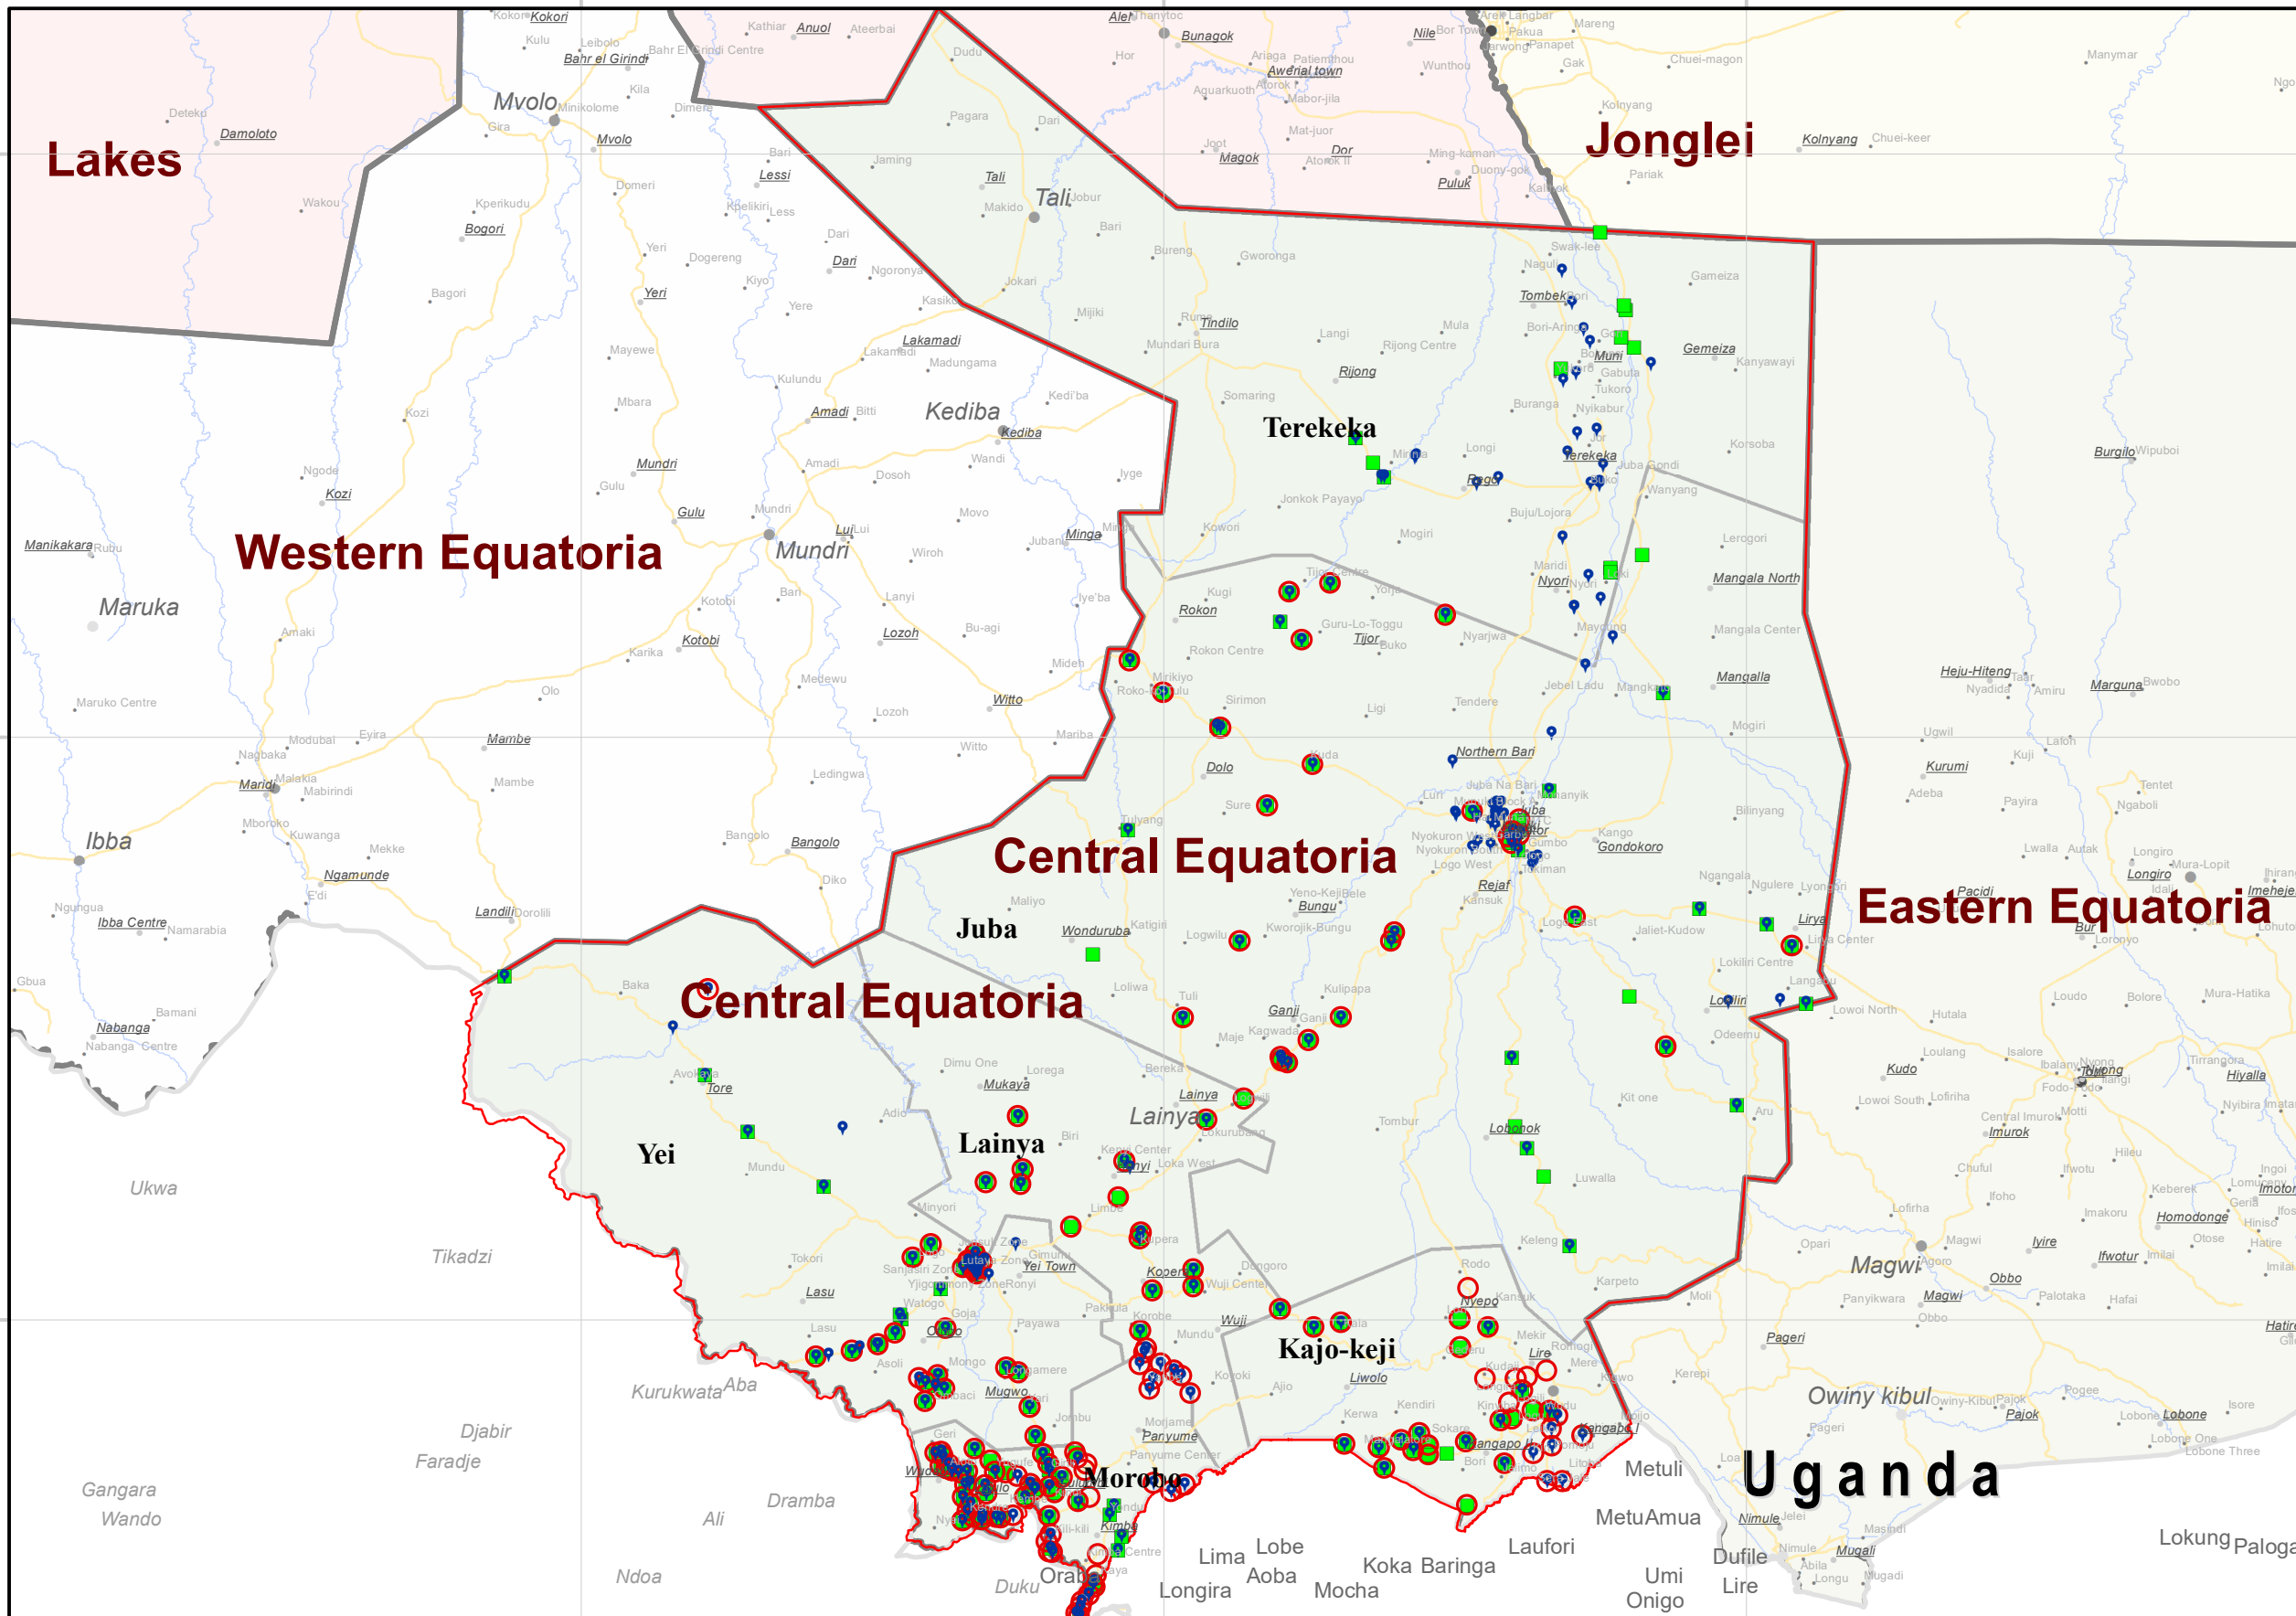

DTM
IOM DISPLACEMENT
TRACKING MATRIX
SOUTH SUDAN

IDPs and Returnees locations in Central Equatoria as of April 2023

Displacement Tracking Matrix Mobility Tracking Round 14

South Sudan Mobility Tracking Round 14, April 2023

- State
- County

Payam - Sub Area name

Village - Location name

- Locations of returnee individuals (previously displaced abroad) present at time of assessment
- Locations of returnee individuals (previously displaced only in South Sudan) present at time of assessment
- Locations of IDP individuals present at time of assessment
- Bordering Country
- Payam - Sub_area name
- State
- National Capital
- Admin1 Capital
- Admin2 Capital
- Primary Town / Large Town
- Roads
- Rivers
- State

Total number of IDPs individuals present at the time of assessment **271,247**

Subset of IDPs individuals present at the time of assessment who were previously displaced abroad **30,291**

Total number of Returnees individuals present at the time of assessment **105,124**

Subset of Returnees individuals present at the time of assessment who were previously displaced abroad **128,296**

Disclaimer: This map is for illustration purposes only. Names and boundaries on this map do not imply official endorsement or acceptance by IOM.