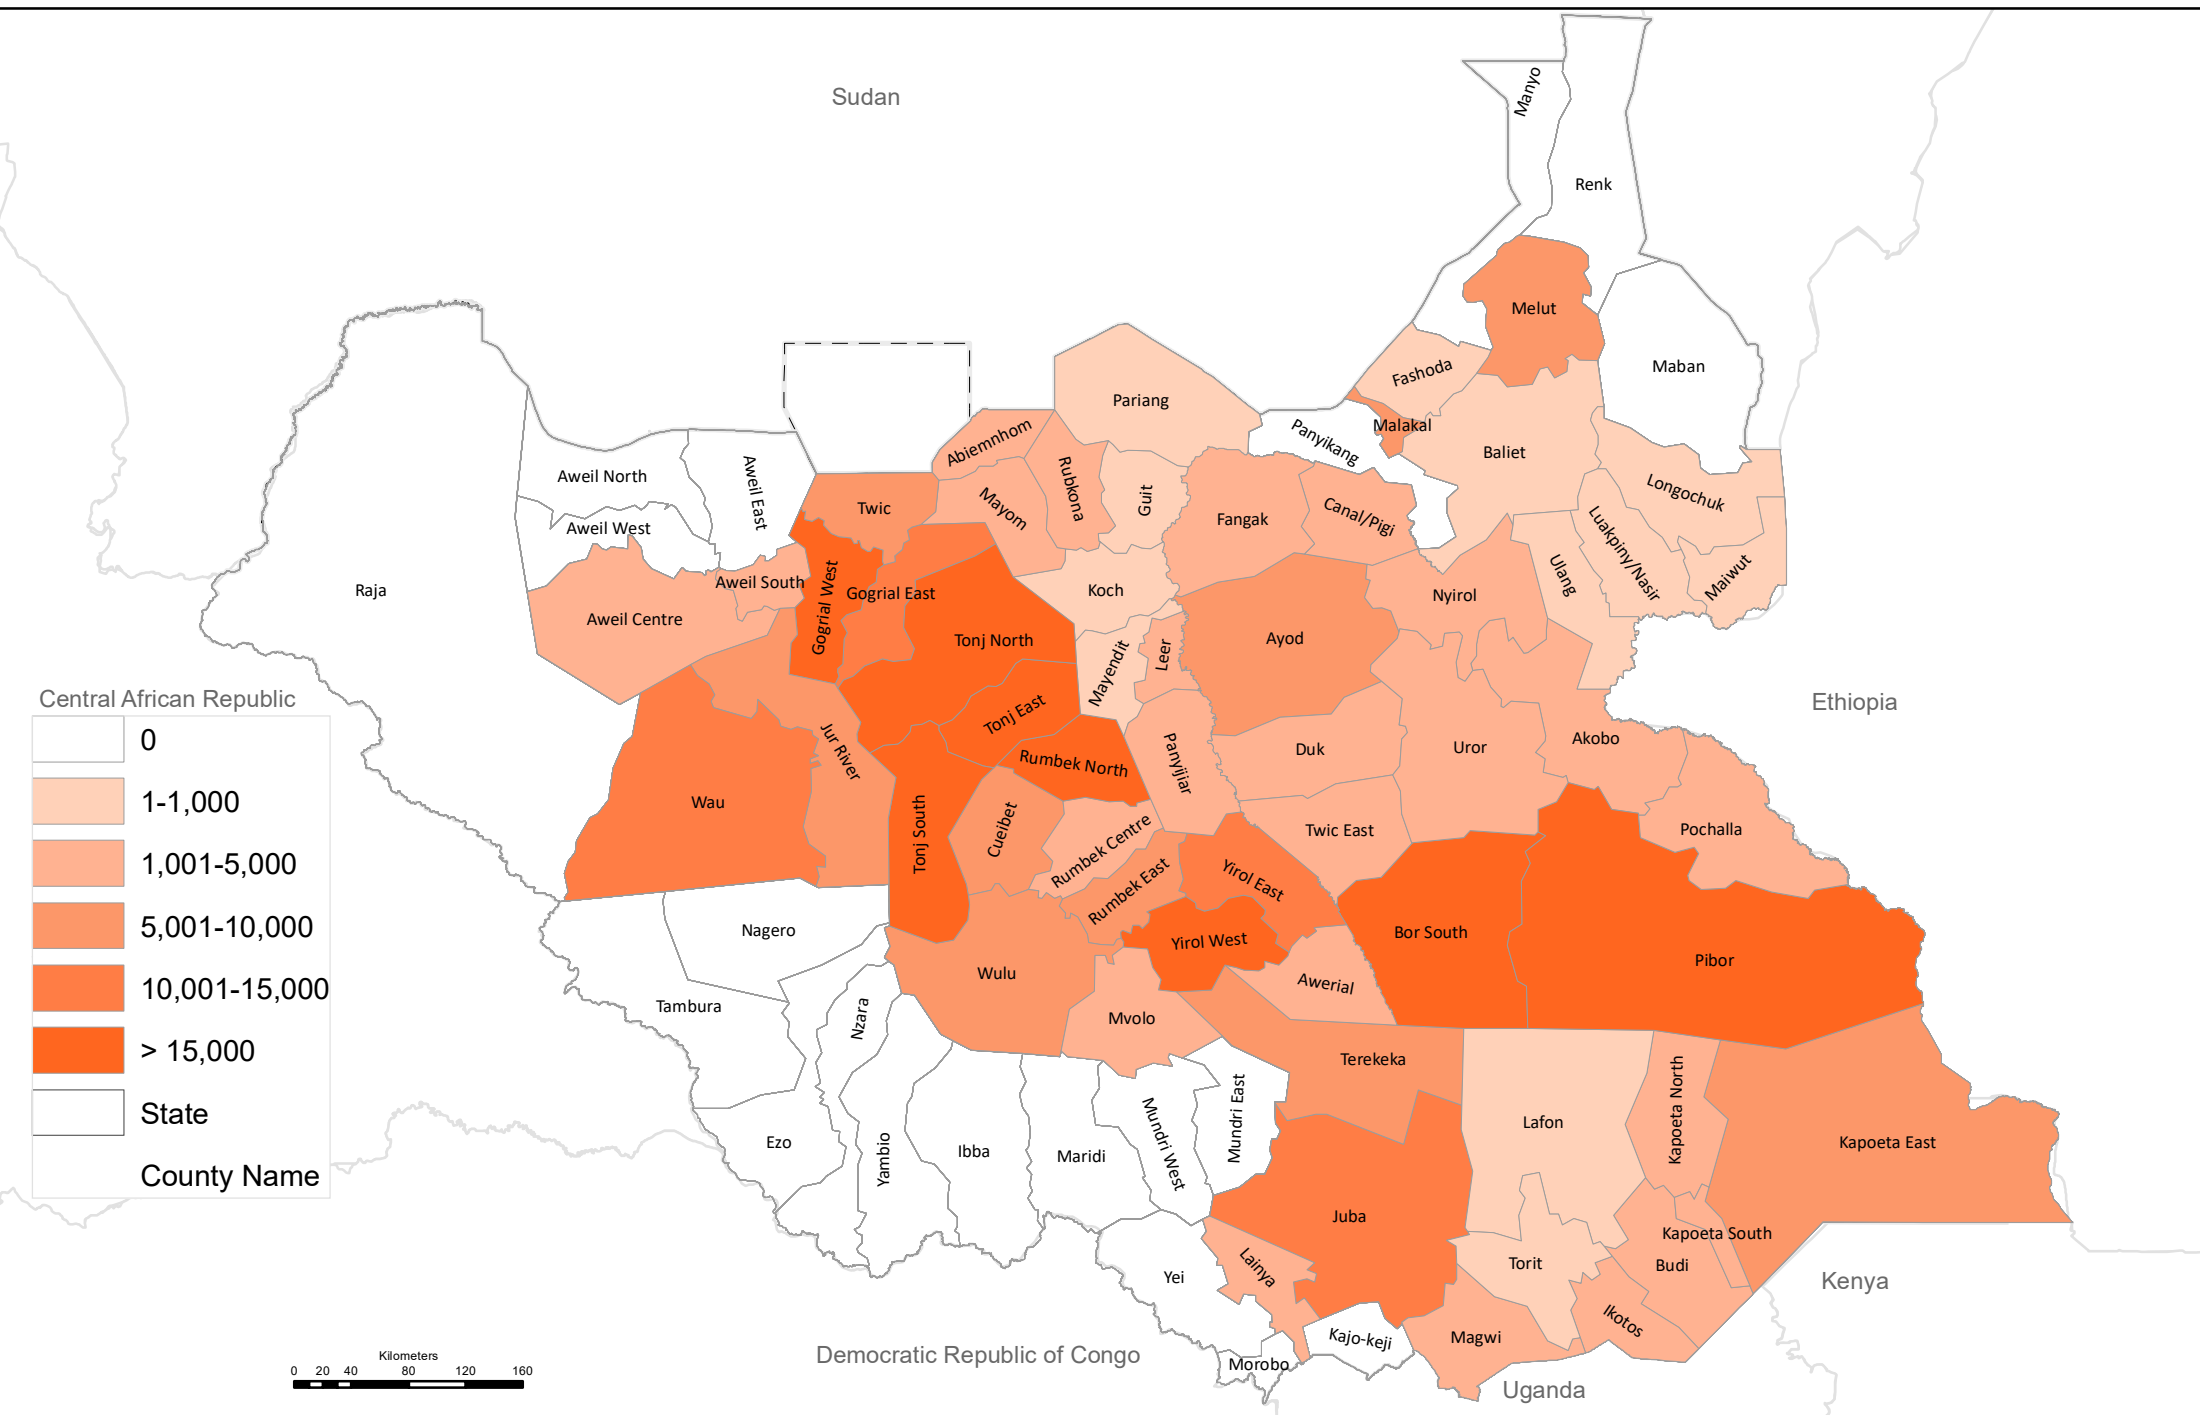

South Sudan

Mobility Tracking Round 11, September 2021

IDPs: Displaced due to Clashes 2014 to September 2021

N Disclaimer: This map is for illustration purposes only. Names and boundaries on this map do not imply official endorsement or acceptance by IOM.

Central African Republic

0
1-1,000
1,001-5,000
5,001-10,000
10,001-15,000
> 15,000
State
County Name