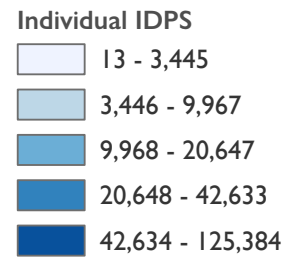

MOBILITY TRACKING
North-Central and North-West Nigeria

IDPs Per LGA as of October 2022

Map Production Date : October 2022

- LGA
- State
- Bordering Countries
- State Capital
- IDPS

Source Data : IOM DTM Mobility Tracking Round 10, OCHA-HDX