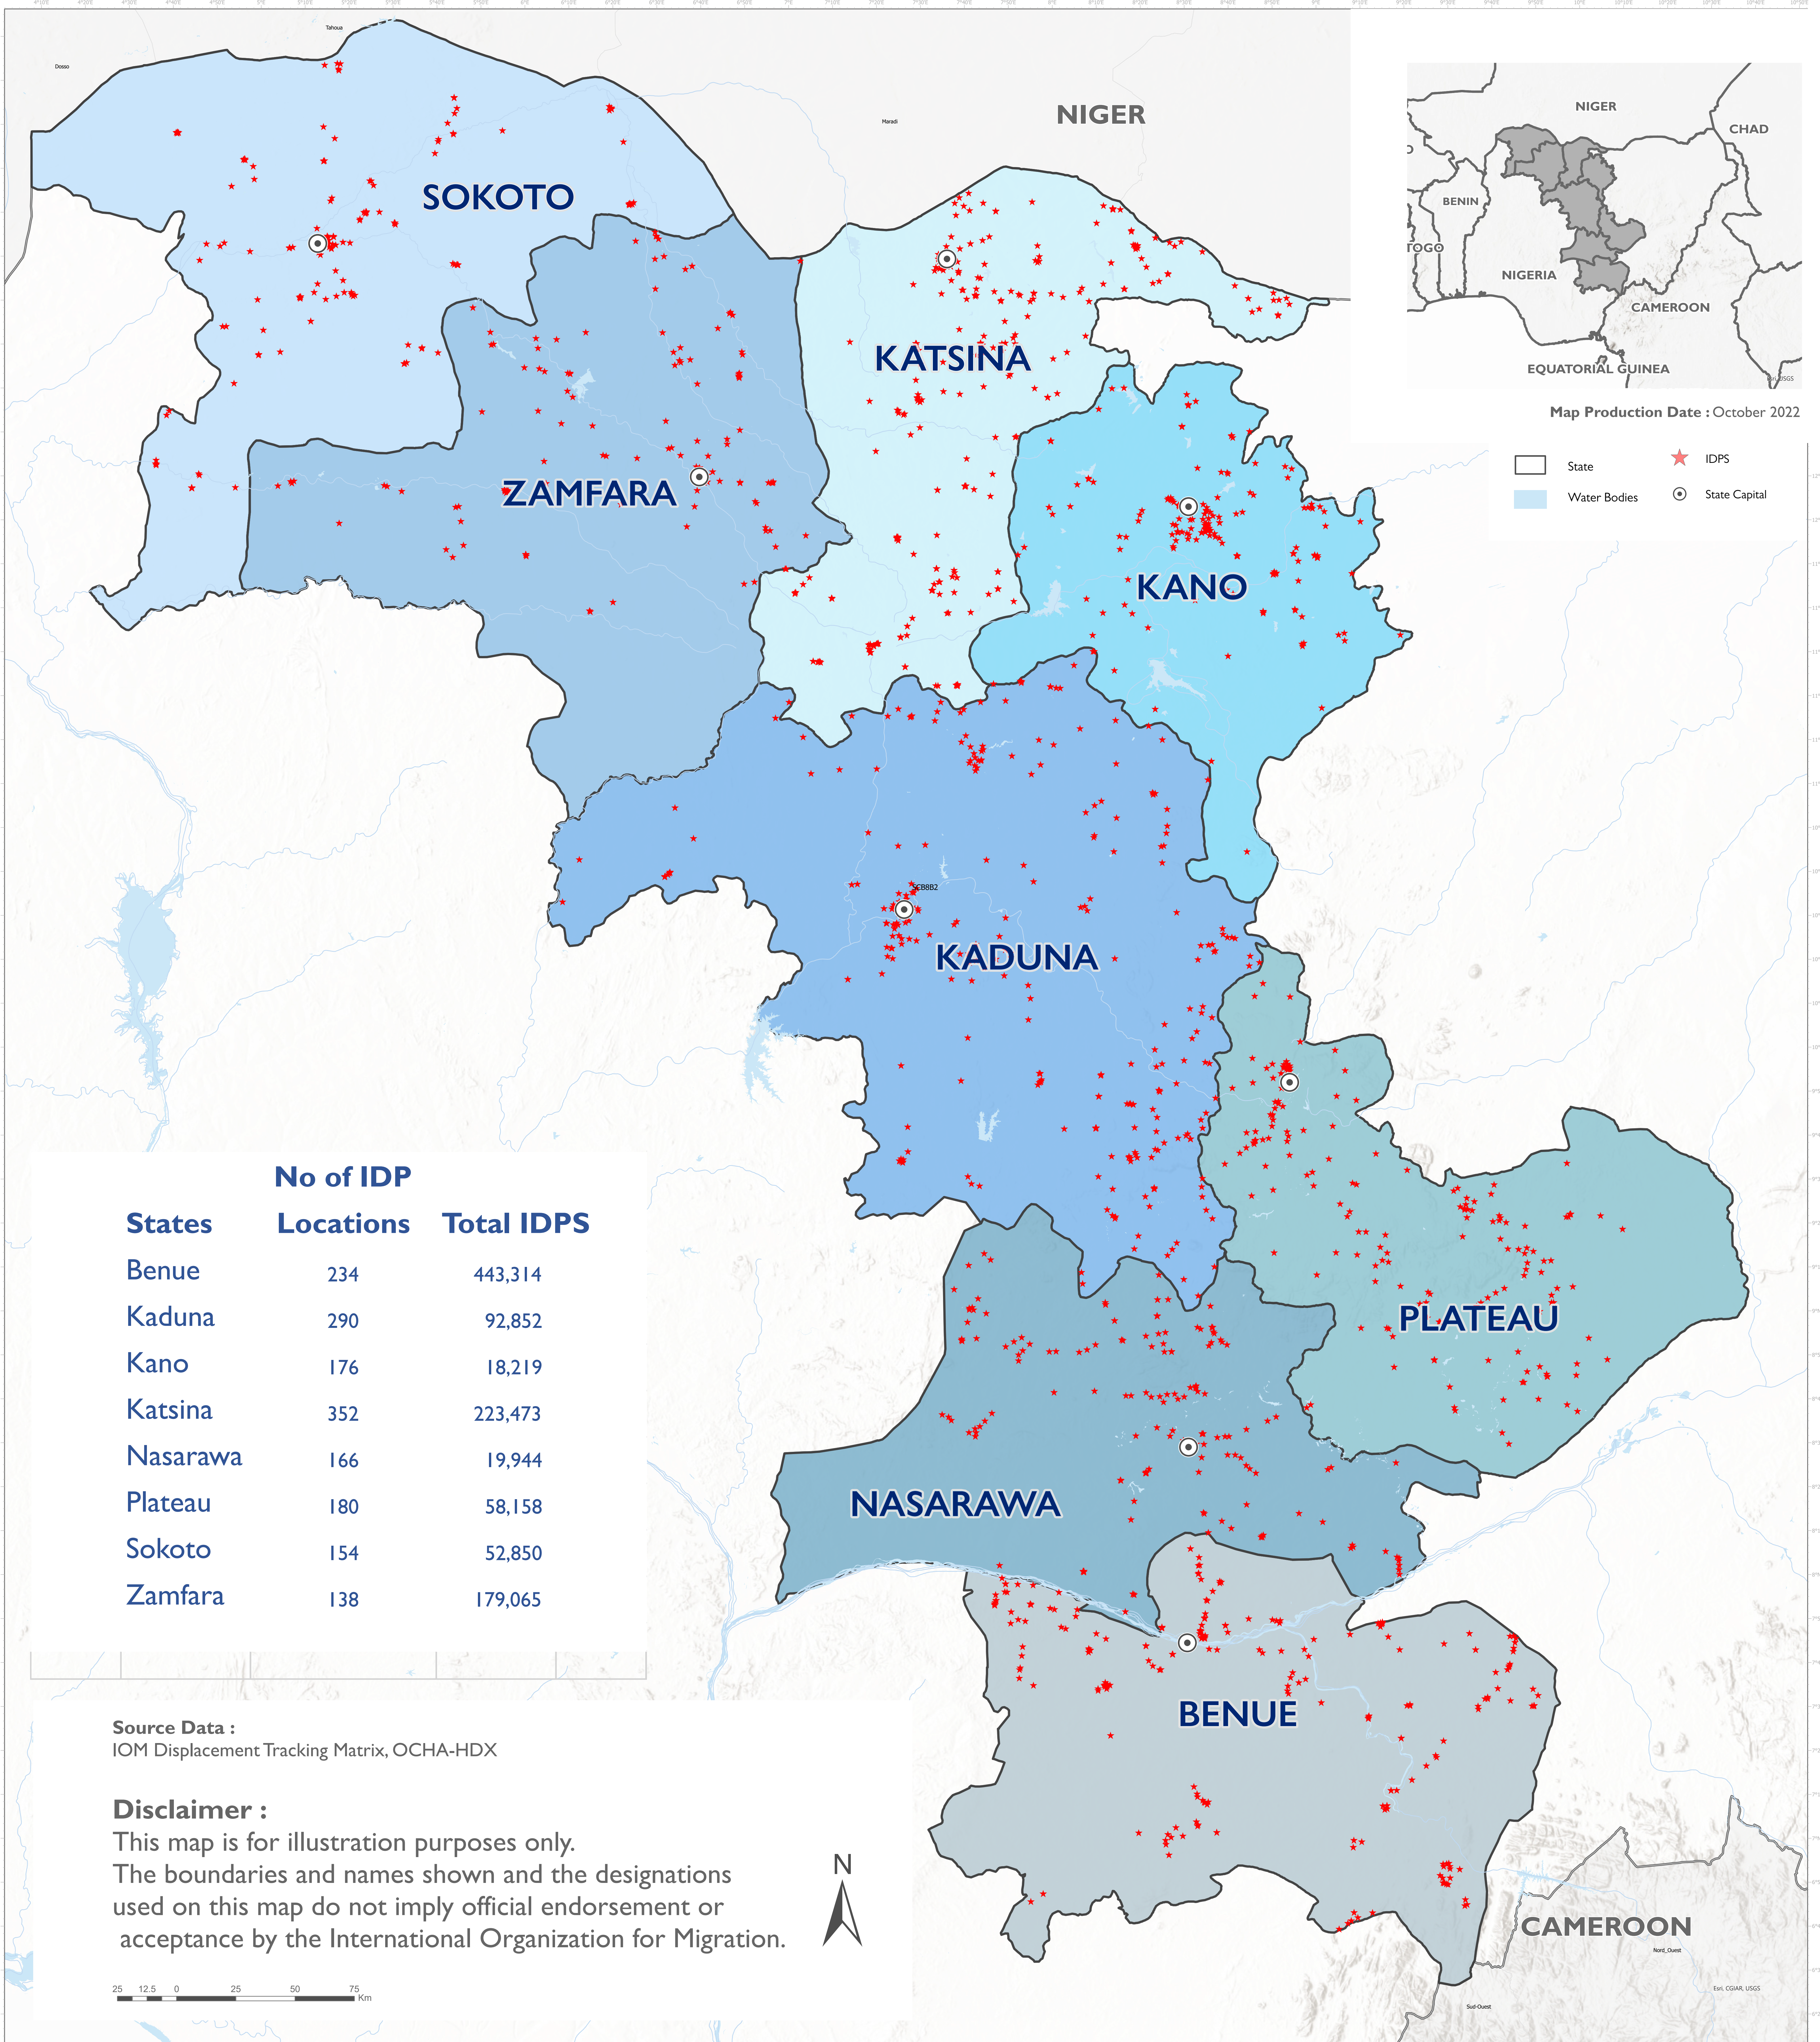

IDP LOCATIONS IN NORTH-CENTRAL AND NORTH WEST NIGERIA

Map Production Date : October 2022

- State
- ★ IDPS
- Water Bodies
- State Capital

States	No of IDP Locations	Total IDPS
Benue	234	443,314
Kaduna	290	92,852
Kano	176	18,219
Katsina	352	223,473
Nasarawa	166	19,944
Plateau	180	58,158
Sokoto	154	52,850
Zamfara	138	179,065

Source Data :
IOM Displacement Tracking Matrix, OCHA-HDX

Disclaimer :
This map is for illustration purposes only. The boundaries and names shown and the designations used on this map do not imply official endorsement or acceptance by the International Organization for Migration.

25 12.5 0 25 50 75 Km