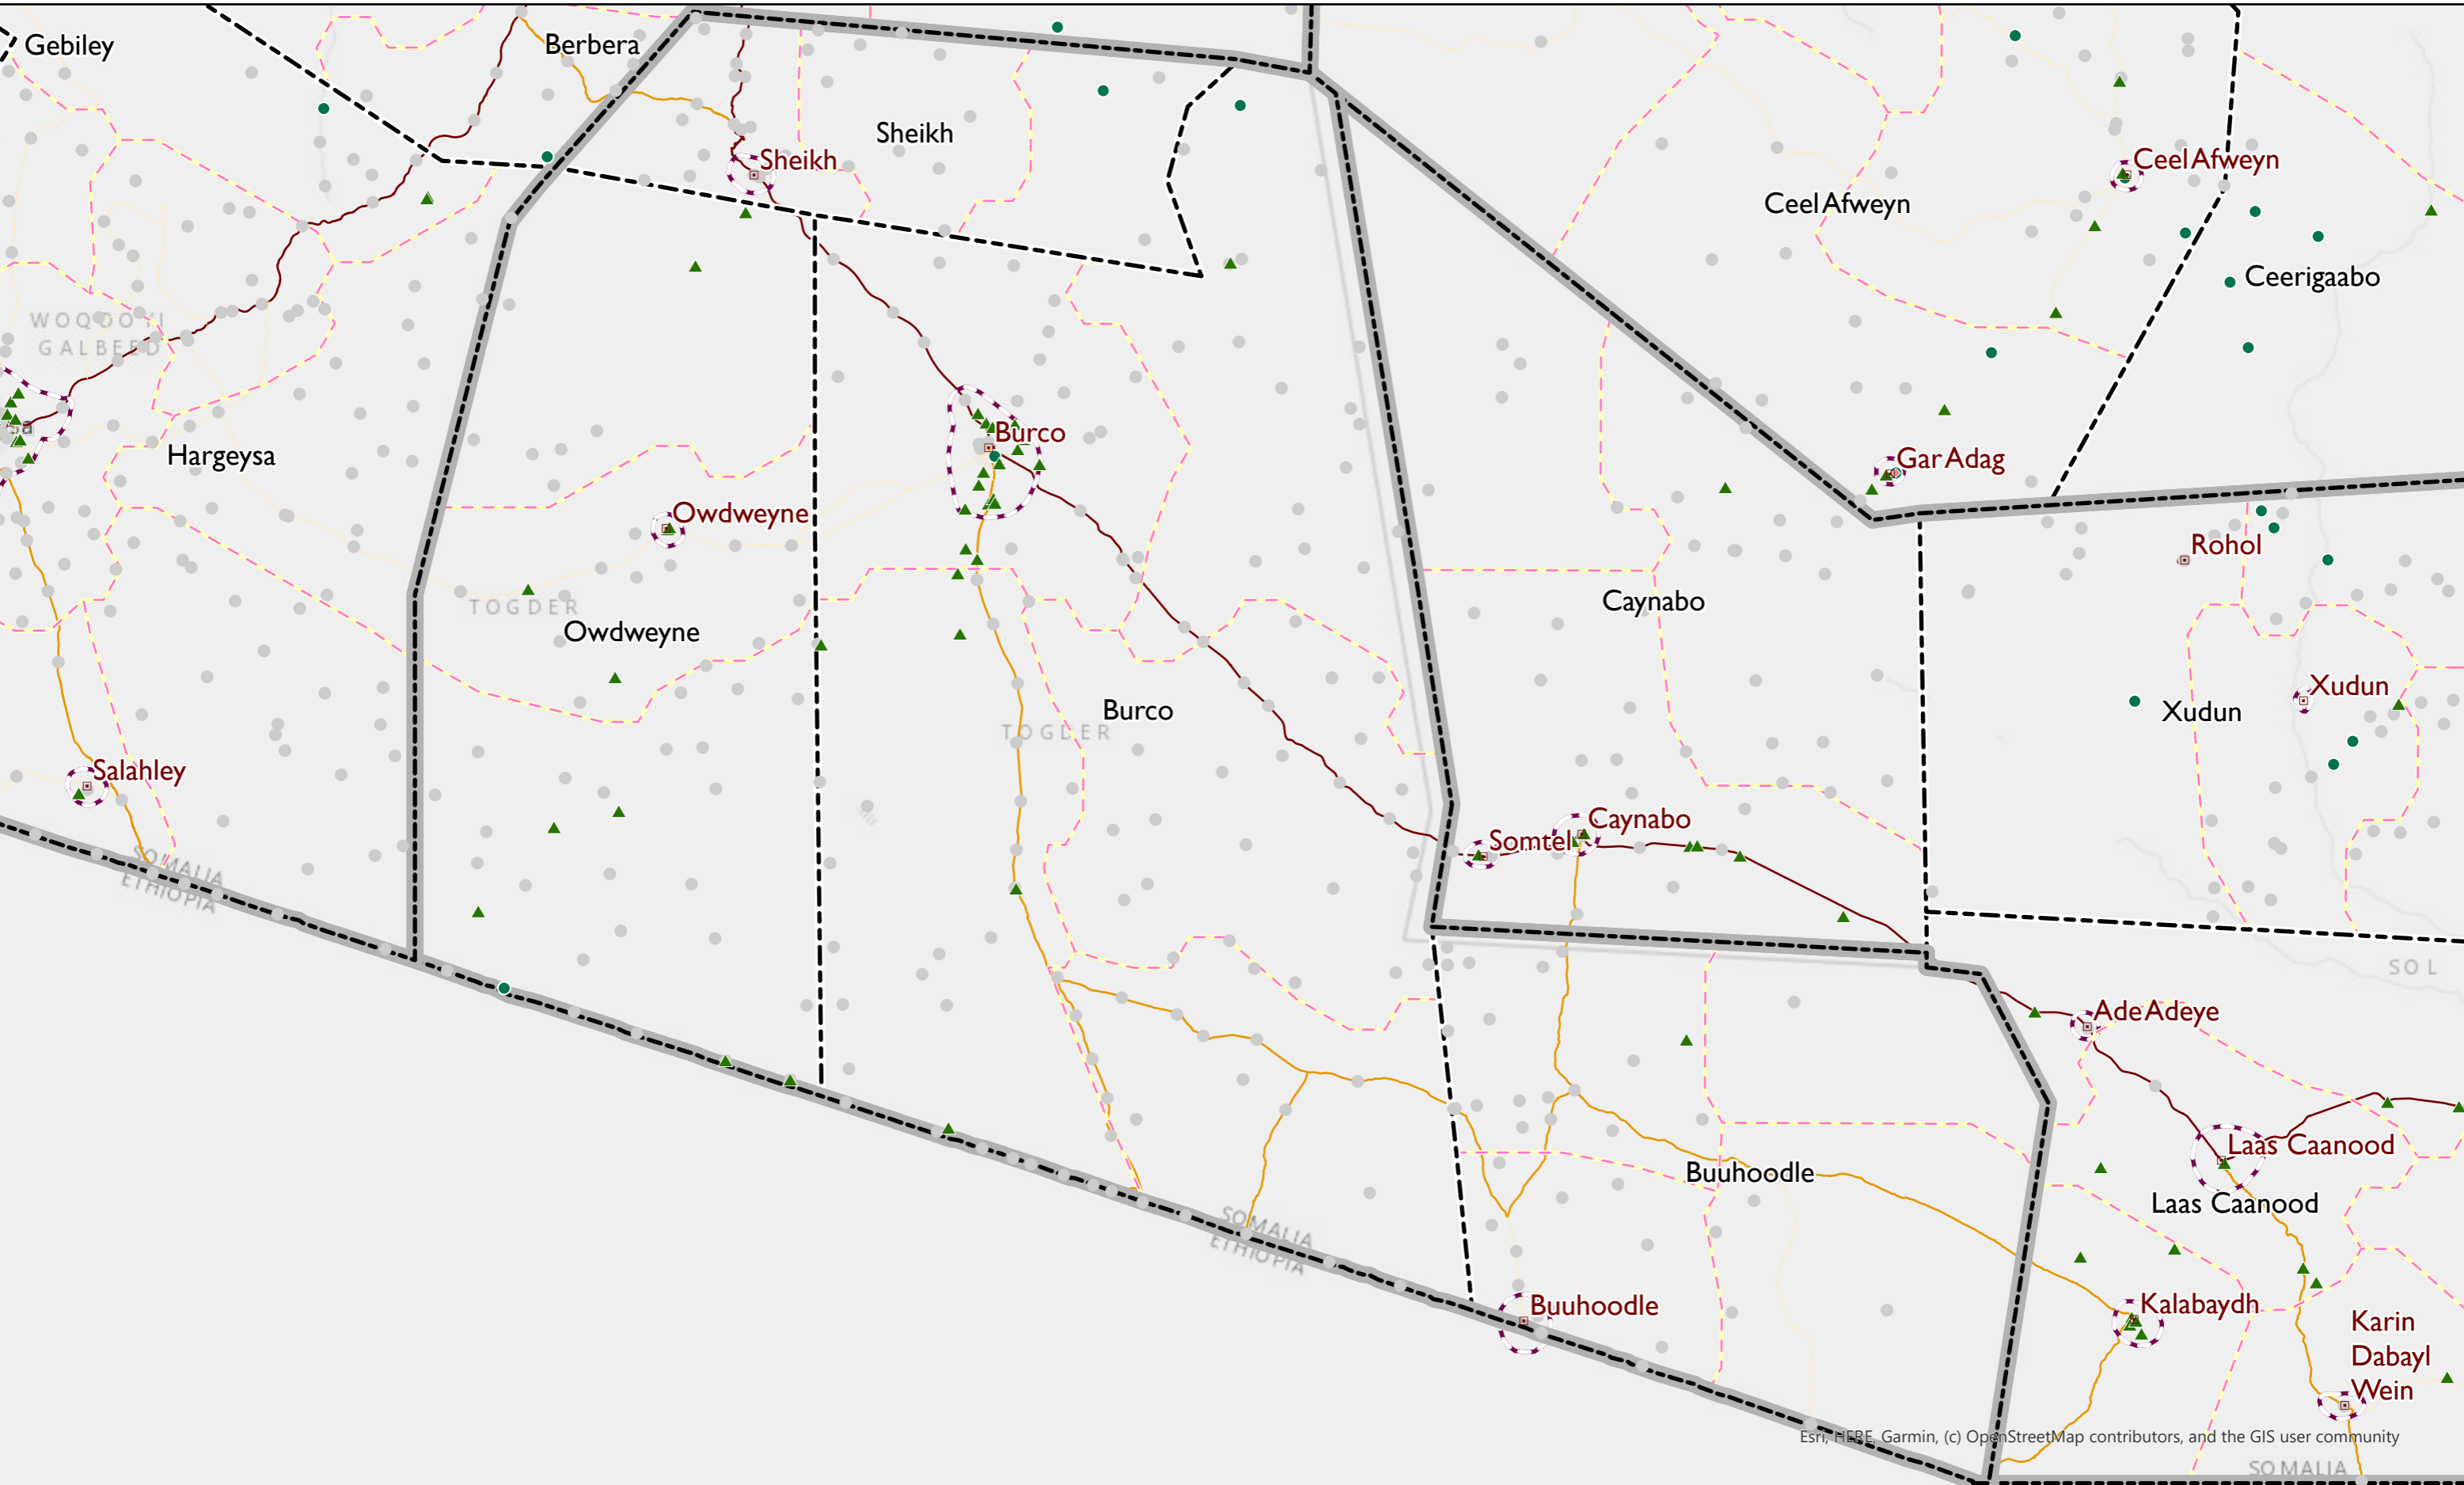

Legend

- Region Boundary
- District Boundary
- OPZ Boundary
- Urban/City Area Boundary
- Catchment Area Boundary

- Returnees (DTM R2, 2023)
- IDPs in Camps (DTM R2, 2023)
- IDPs in Host Community (DTM R2, 2023)

- Residents (HC) (DTM R2, 2023)
- Urban / City Point

- Primary Road
- Secondary Road
- Tertiary Road
- River / Waterbody

Table: Population by category, district and urban-rural areas in Togdheer Region

District	City (Urban) Area	Residents HHs	Residents Ind	IDP HHs	IDP Ind	Returnees HHs	Returnee Ind
Burco	Burco	5,083	30,498	19,436	116,616	-	-
	Rural Area	48,422	290,536	2,322	13,932	-	-
Burco Total		53,505	321,034	21,758	130,548	-	-
Buuhoodle	Buuhoodle	333	1,998	-	-	-	-
	Rural Area	13,847	83,082	900	5,400	-	-
Buuhoodle Total		14,180	85,080	900	5,400	-	-
Owdweyne	Owdweyne	900	5,400	490	2,940	-	-
	Rural Area	10,207	61,242	2,047	12,345	-	-
Owdweyne Total		11,107	66,642	2,537	15,285	-	-
Sheikh	Sheikh	1,120	6,720	-	-	-	-
	Rural Area	9,400	56,400	17	102	-	-
Sheikh Total		10,520	63,120	17	102	-	-
Grand Total		89,312	535,876	25,212	151,335	-	-