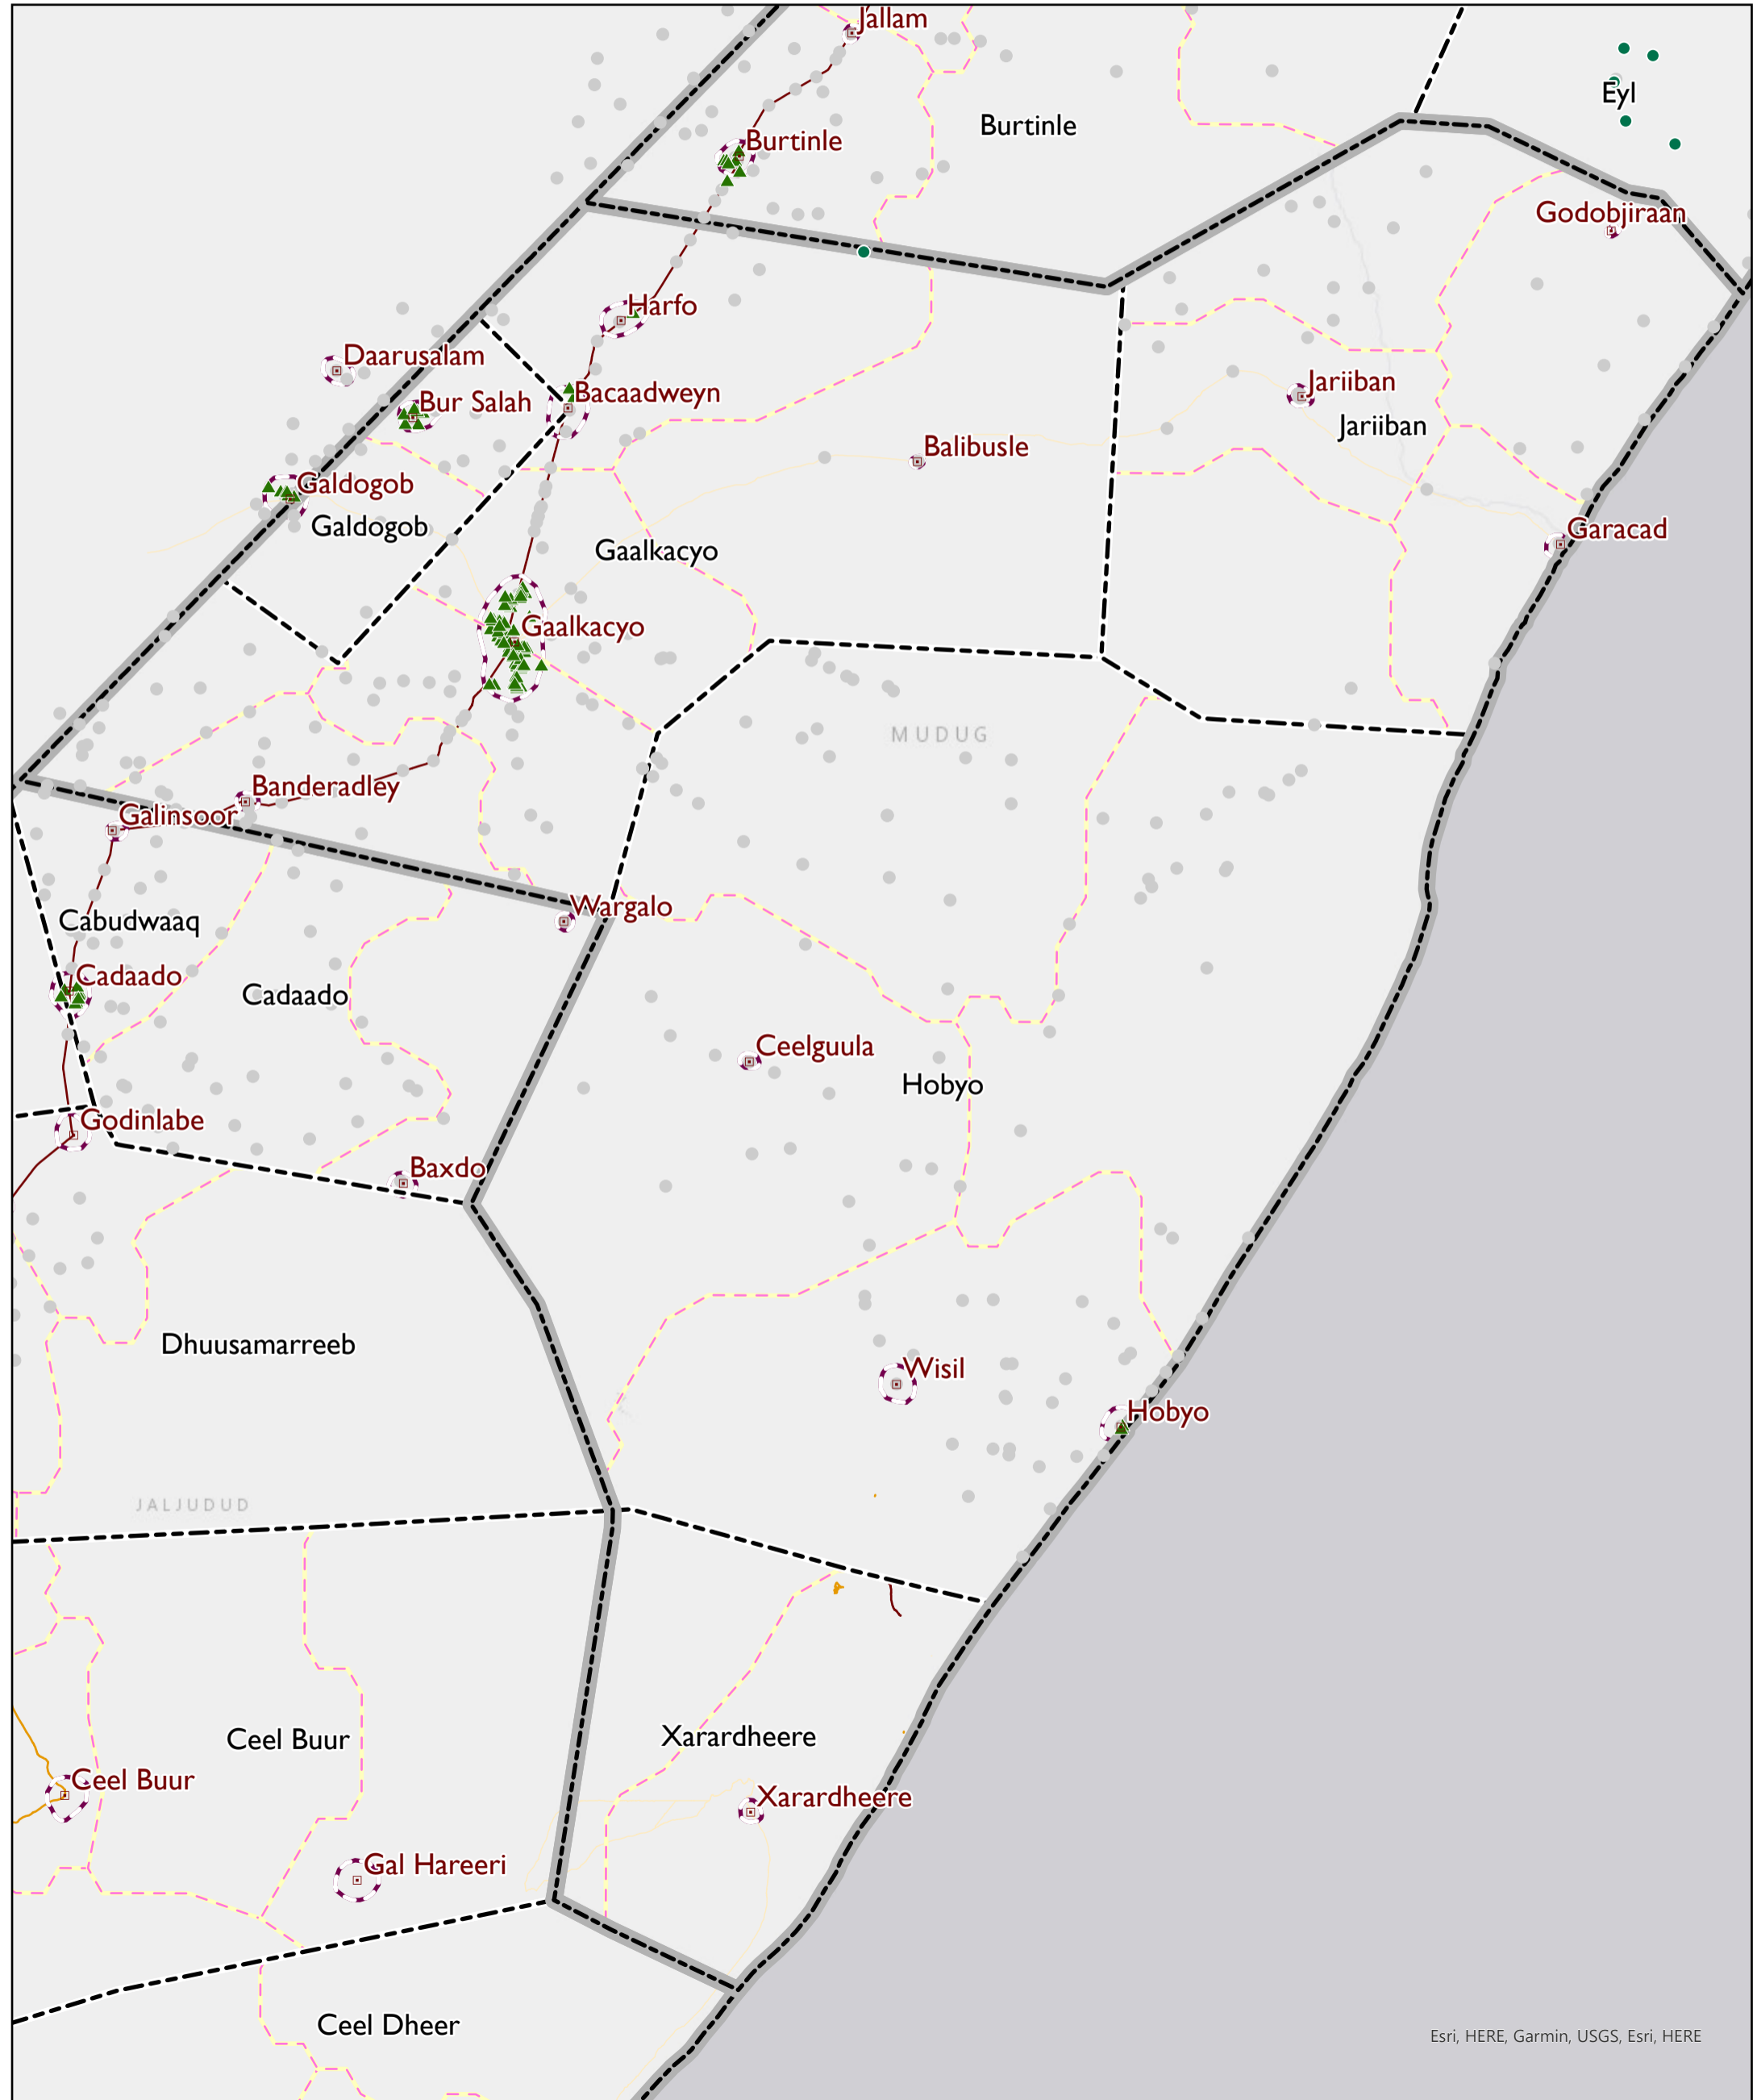

Legend

- Region Boundary
- District Boundary
- OPZ Boundary
- Urban/City Area Boundary
- Catchment Area Boundary
- Returnees (DTM R2, 2023)
- IDPs in Camps (DTM R2, 2023)
- IDPs in Host Community (DTM R2, 2023)
- Residents (HC) (DTM R2, 2023)
- Urban / City Point
- Primary Road
- Secondary Road
- Tertiary Road
- River / Waterbody

REGION ATLAS

Region: Mudug
District: Gaalkacyo, Galdogob, Hobyo, Jariiban, Xarardheere

City Name: Xarardheere, Banderadley, Ceelguula, Gaalkacyo, Galdogob, Bur Salah, Bacaadweyn, Harfo, Godobjiraan, Jariiban, Garacad, Wisil, Hobyo, Balibusle

Prepared By: DTM Somalia Mission
 Feedback: hnhuda@iom.int
 Map Production Date: 28 Feb 2024
 Data Sources: IOM, CCCM, OCHA, OSM

Esri, HERE, Garmin, USGS, Esri, HERE

Table: Population by category, district and urban-rural areas in Mudug Region