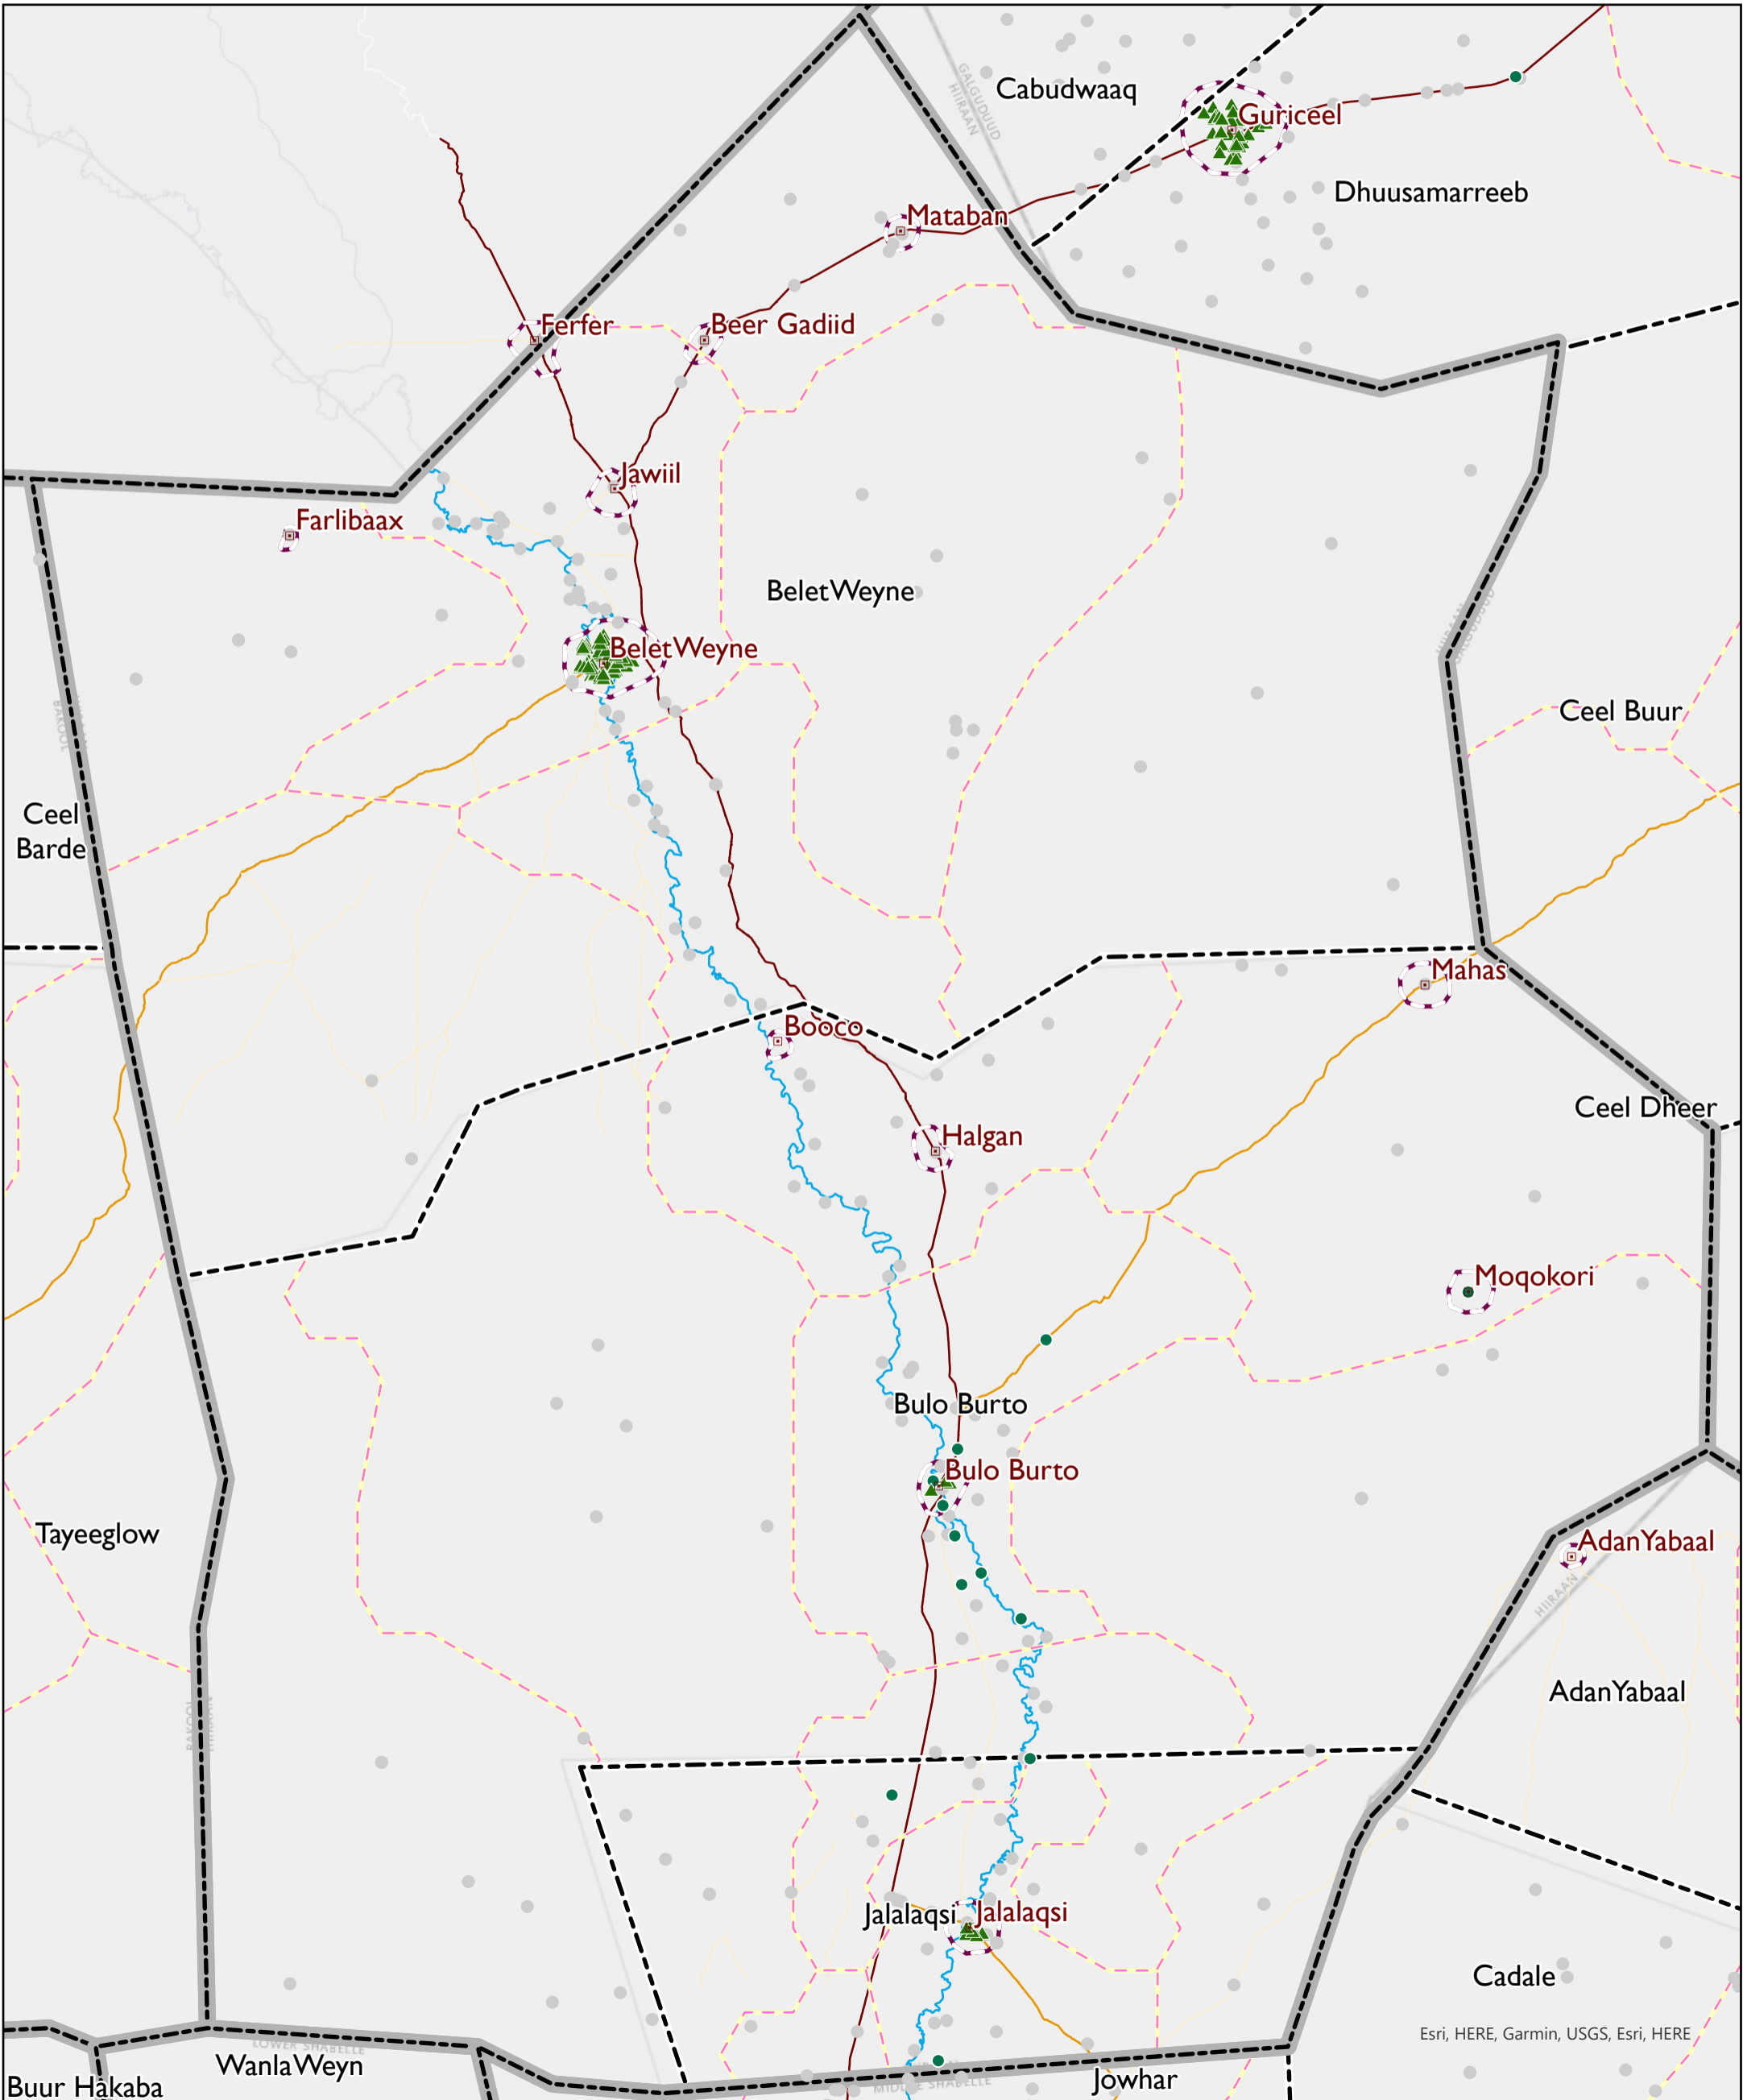

Esri, HERE, Garmin, USGS, Esri, HERE