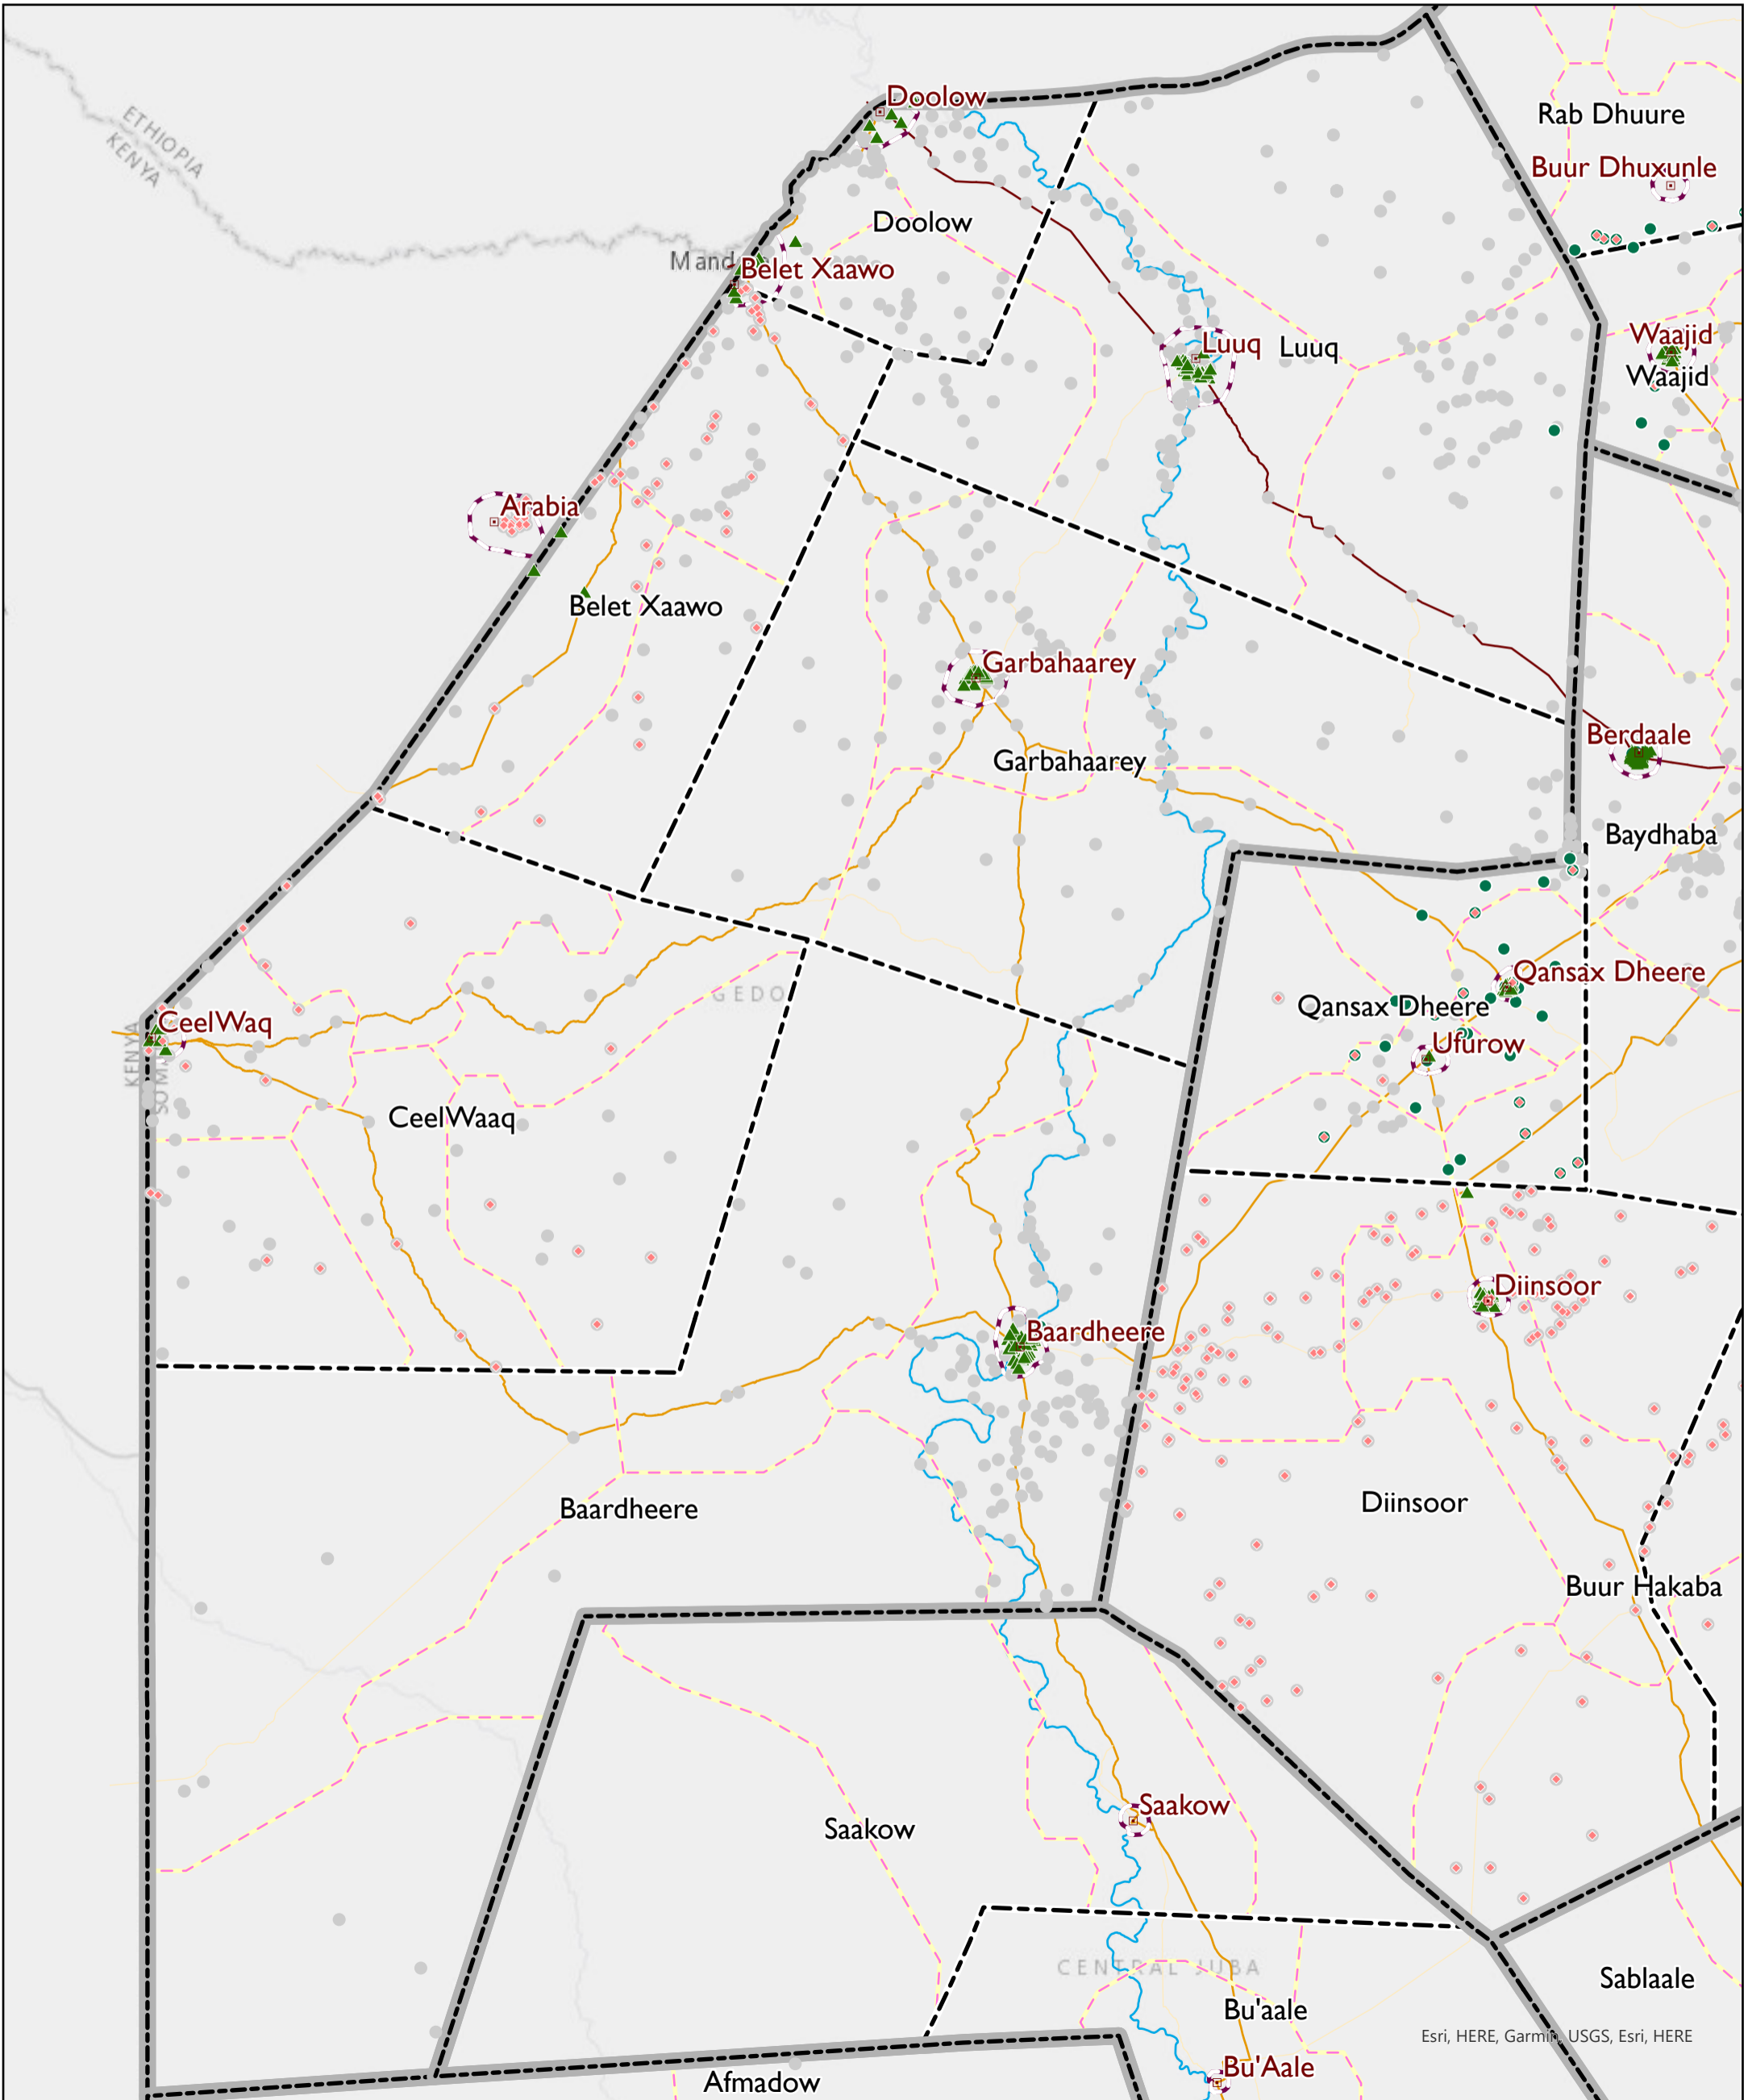

Esri, HERE, Garmin, USGS, Esri, HERE