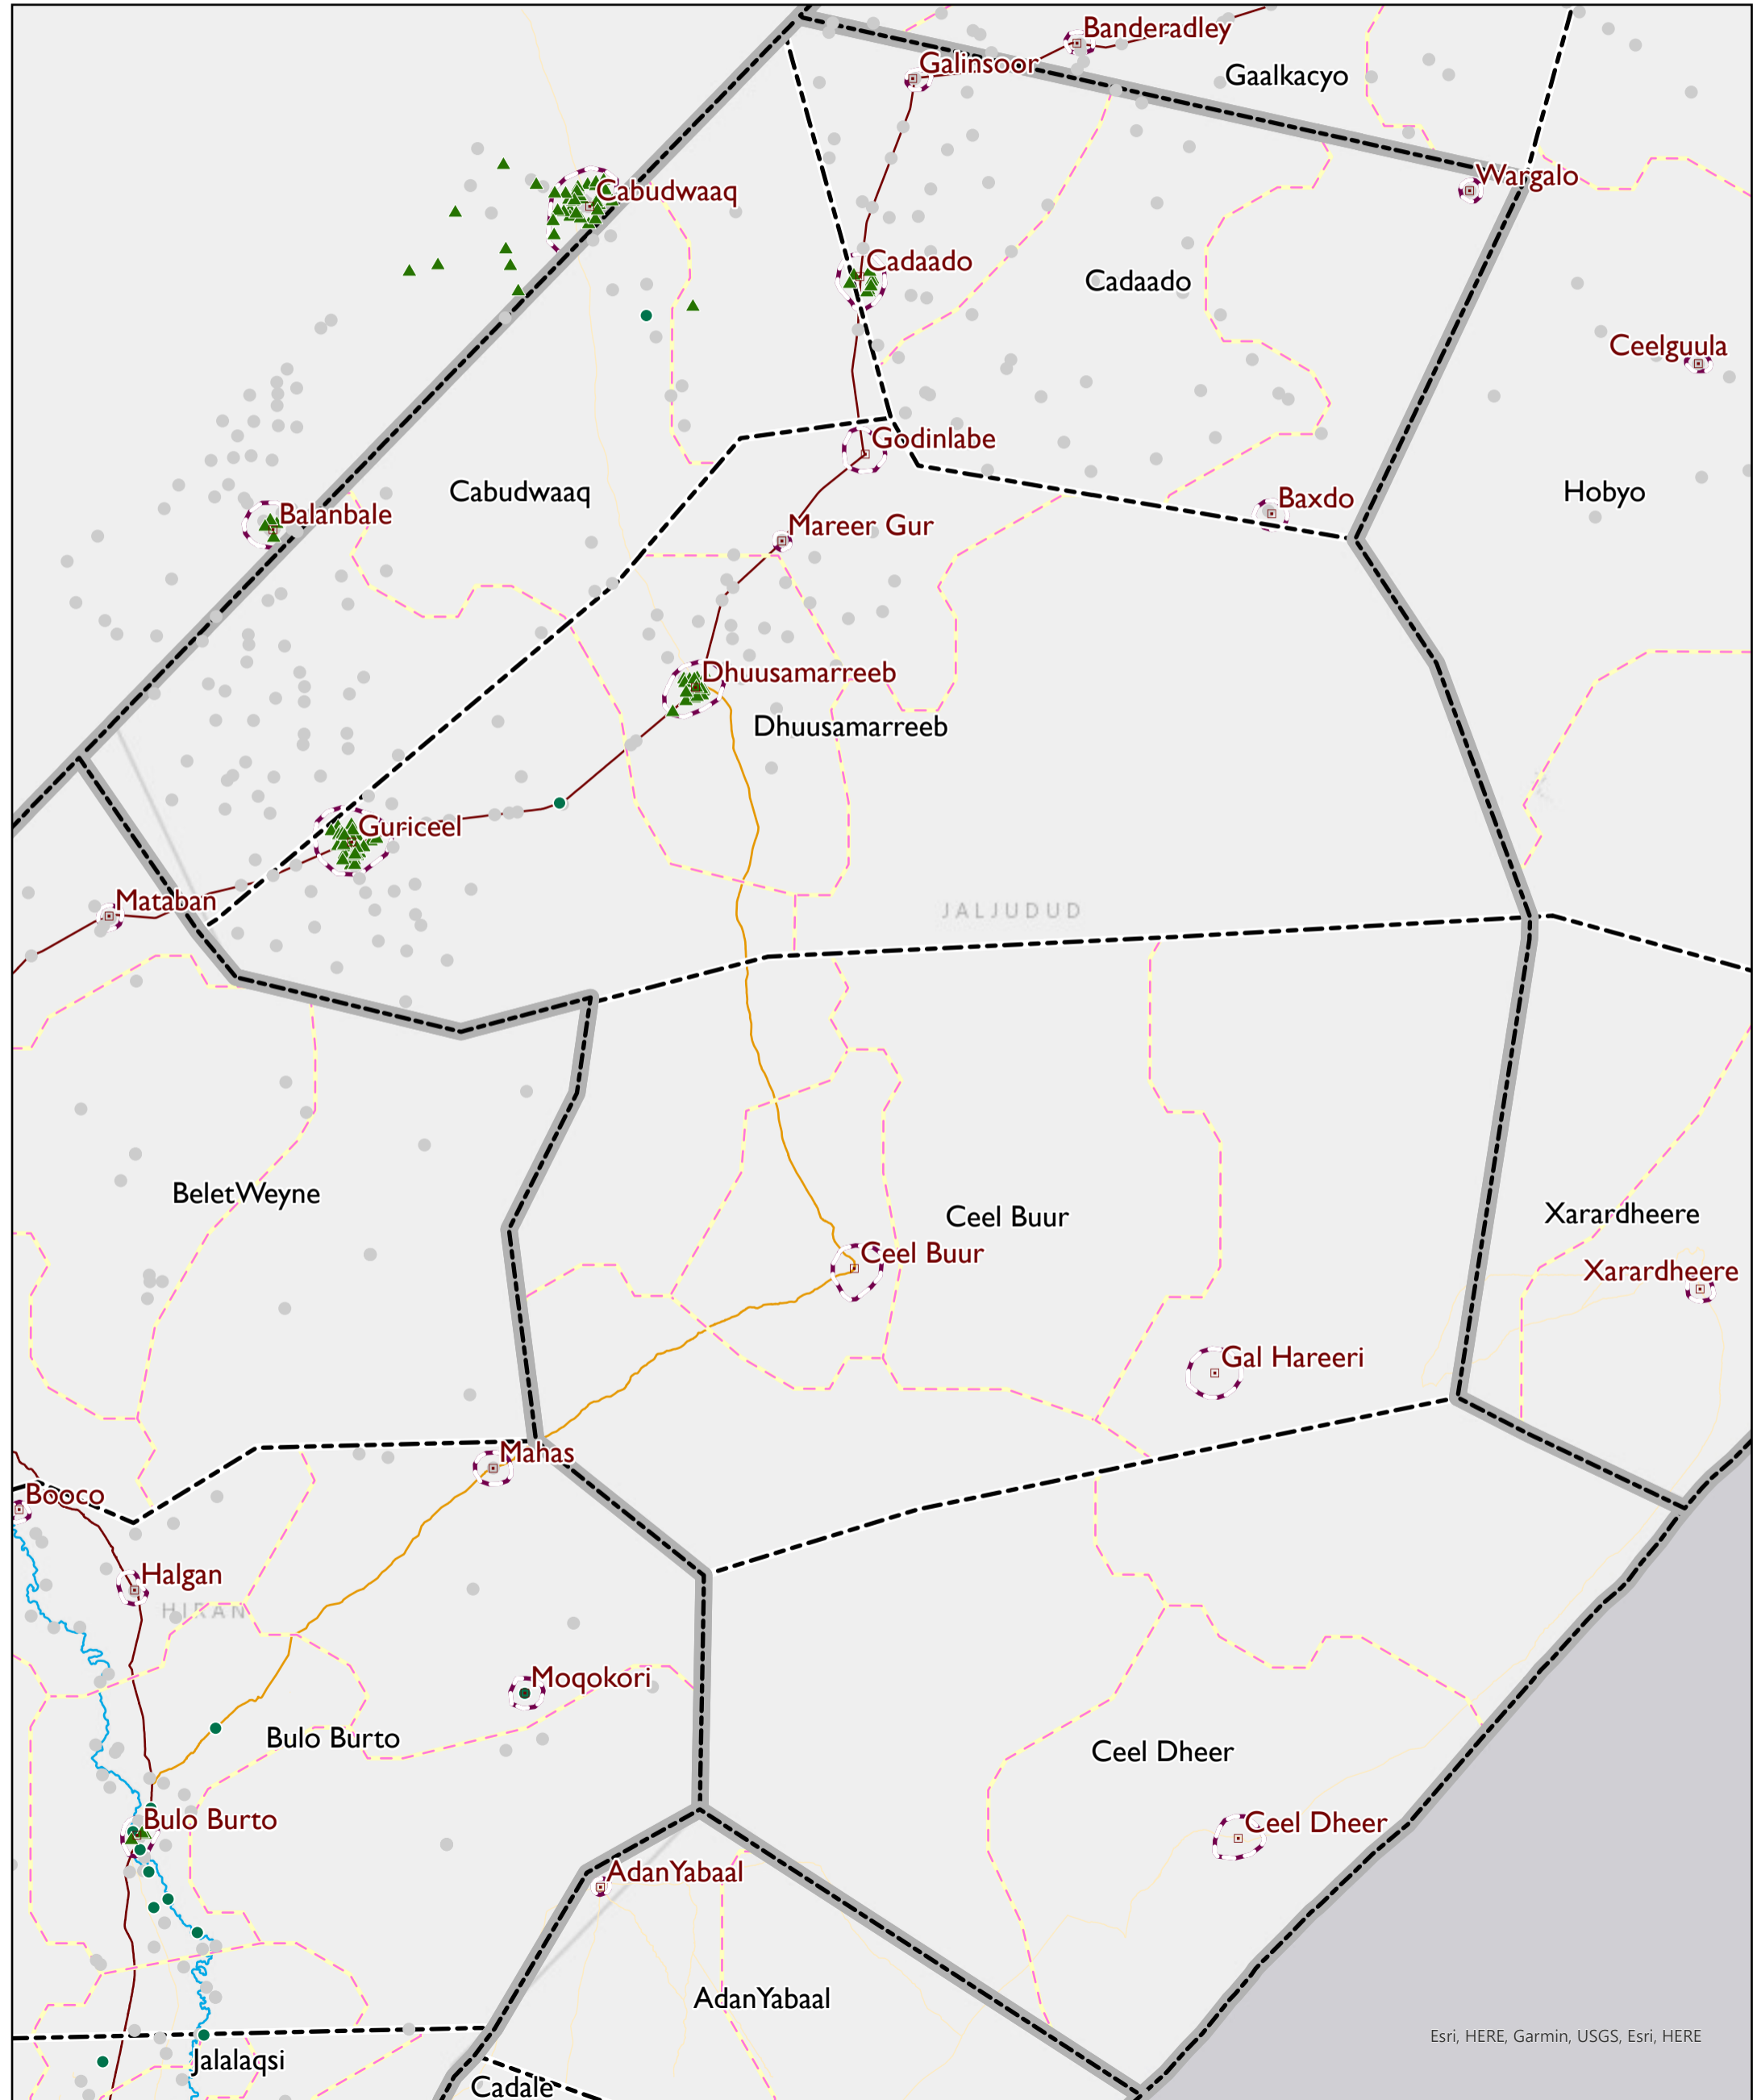

Legend

- Region Boundary
- District Boundary
- OPZ Boundary
- Urban/City Area Boundary
- Catchment Area Boundary
- Returnees (DTM R2, 2023)
- IDPs in Camps (DTM R2, 2023)
- IDPs in Host Community (DTM R2, 2023)
- Residents (HC) (DTM R2, 2023)
- Urban / City Point
- Primary Road
- Secondary Road
- Tertiary Road
- River / Waterbody

REGION ATLAS

Region: Galgaduud
District: Dhuusamarreeb, Cabudwaaq, Cadaado, Ceel Buur, Ceel Dheer
City Name: Ceel Dheer, Gal Hareeri, Ceel Buur, Guriceel, Dhuusamarreeb, Godinlabe, Baxdo, Cadaado, Balanbale, Cabudwaaq, Galinsoor, Wargalo, Mareer Gur
 Prepared By: DTM Somalia Mission
 Feedback: hnhuda@iom.int
 Map Production Date: 28 Feb 2024
 Data Sources: IOM, CCCM, OCHA, OSM

Esri, HERE, Garmin, USGS, Esri, HERE

Table: Population by category, district and urban-rural areas in Galgaduud Region

District	City (Urban) Area	Residents HHs	Residents Ind	IDP HHs	IDP Ind	Returnees HHs	Returnee Ind
Cabudwaaq	Balanbale	1,742	10,452	220	1,320	-	-
Cabudwaaq	Cabudwaaq	18,167	109,002	2,439	14,633	-	-
Cabudwaaq	Rural Area	11,255	67,530	418	2,506	-	-
Cabudwaaq Total		31,164	186,984	3,077	18,459	-	-
Cadaado	Baxdo	2,500	15,000	-	-	-	-
Cadaado	Cadaado	-	-	750	4,500	-	-
Cadaado	Galinsoor	2,324	13,944	-	-	-	-
Cadaado	Wargalo	200	1,200	-	-	-	-
Cadaado	Rural Area	10,043	60,258	-	-	-	-
Cadaado Total		15,067	90,402	750	4,500	-	-
Dhuusamarreeb	Dhuusamarreeb	1,781	10,686	2,769	16,614	-	-
Dhuusamarreeb	Guriceel	9,390	56,340	2,501	15,006	-	-
Dhuusamarreeb	Mareer Gur	500	3,000	-	-	-	-
Dhuusamarreeb	Rural Area	10,499	62,989	19	114	-	-
Dhuusamarreeb Total		22,170	133,015	5,289	31,734	-	-
Grand Total		68,401	410,401	9,116	54,693	-	-