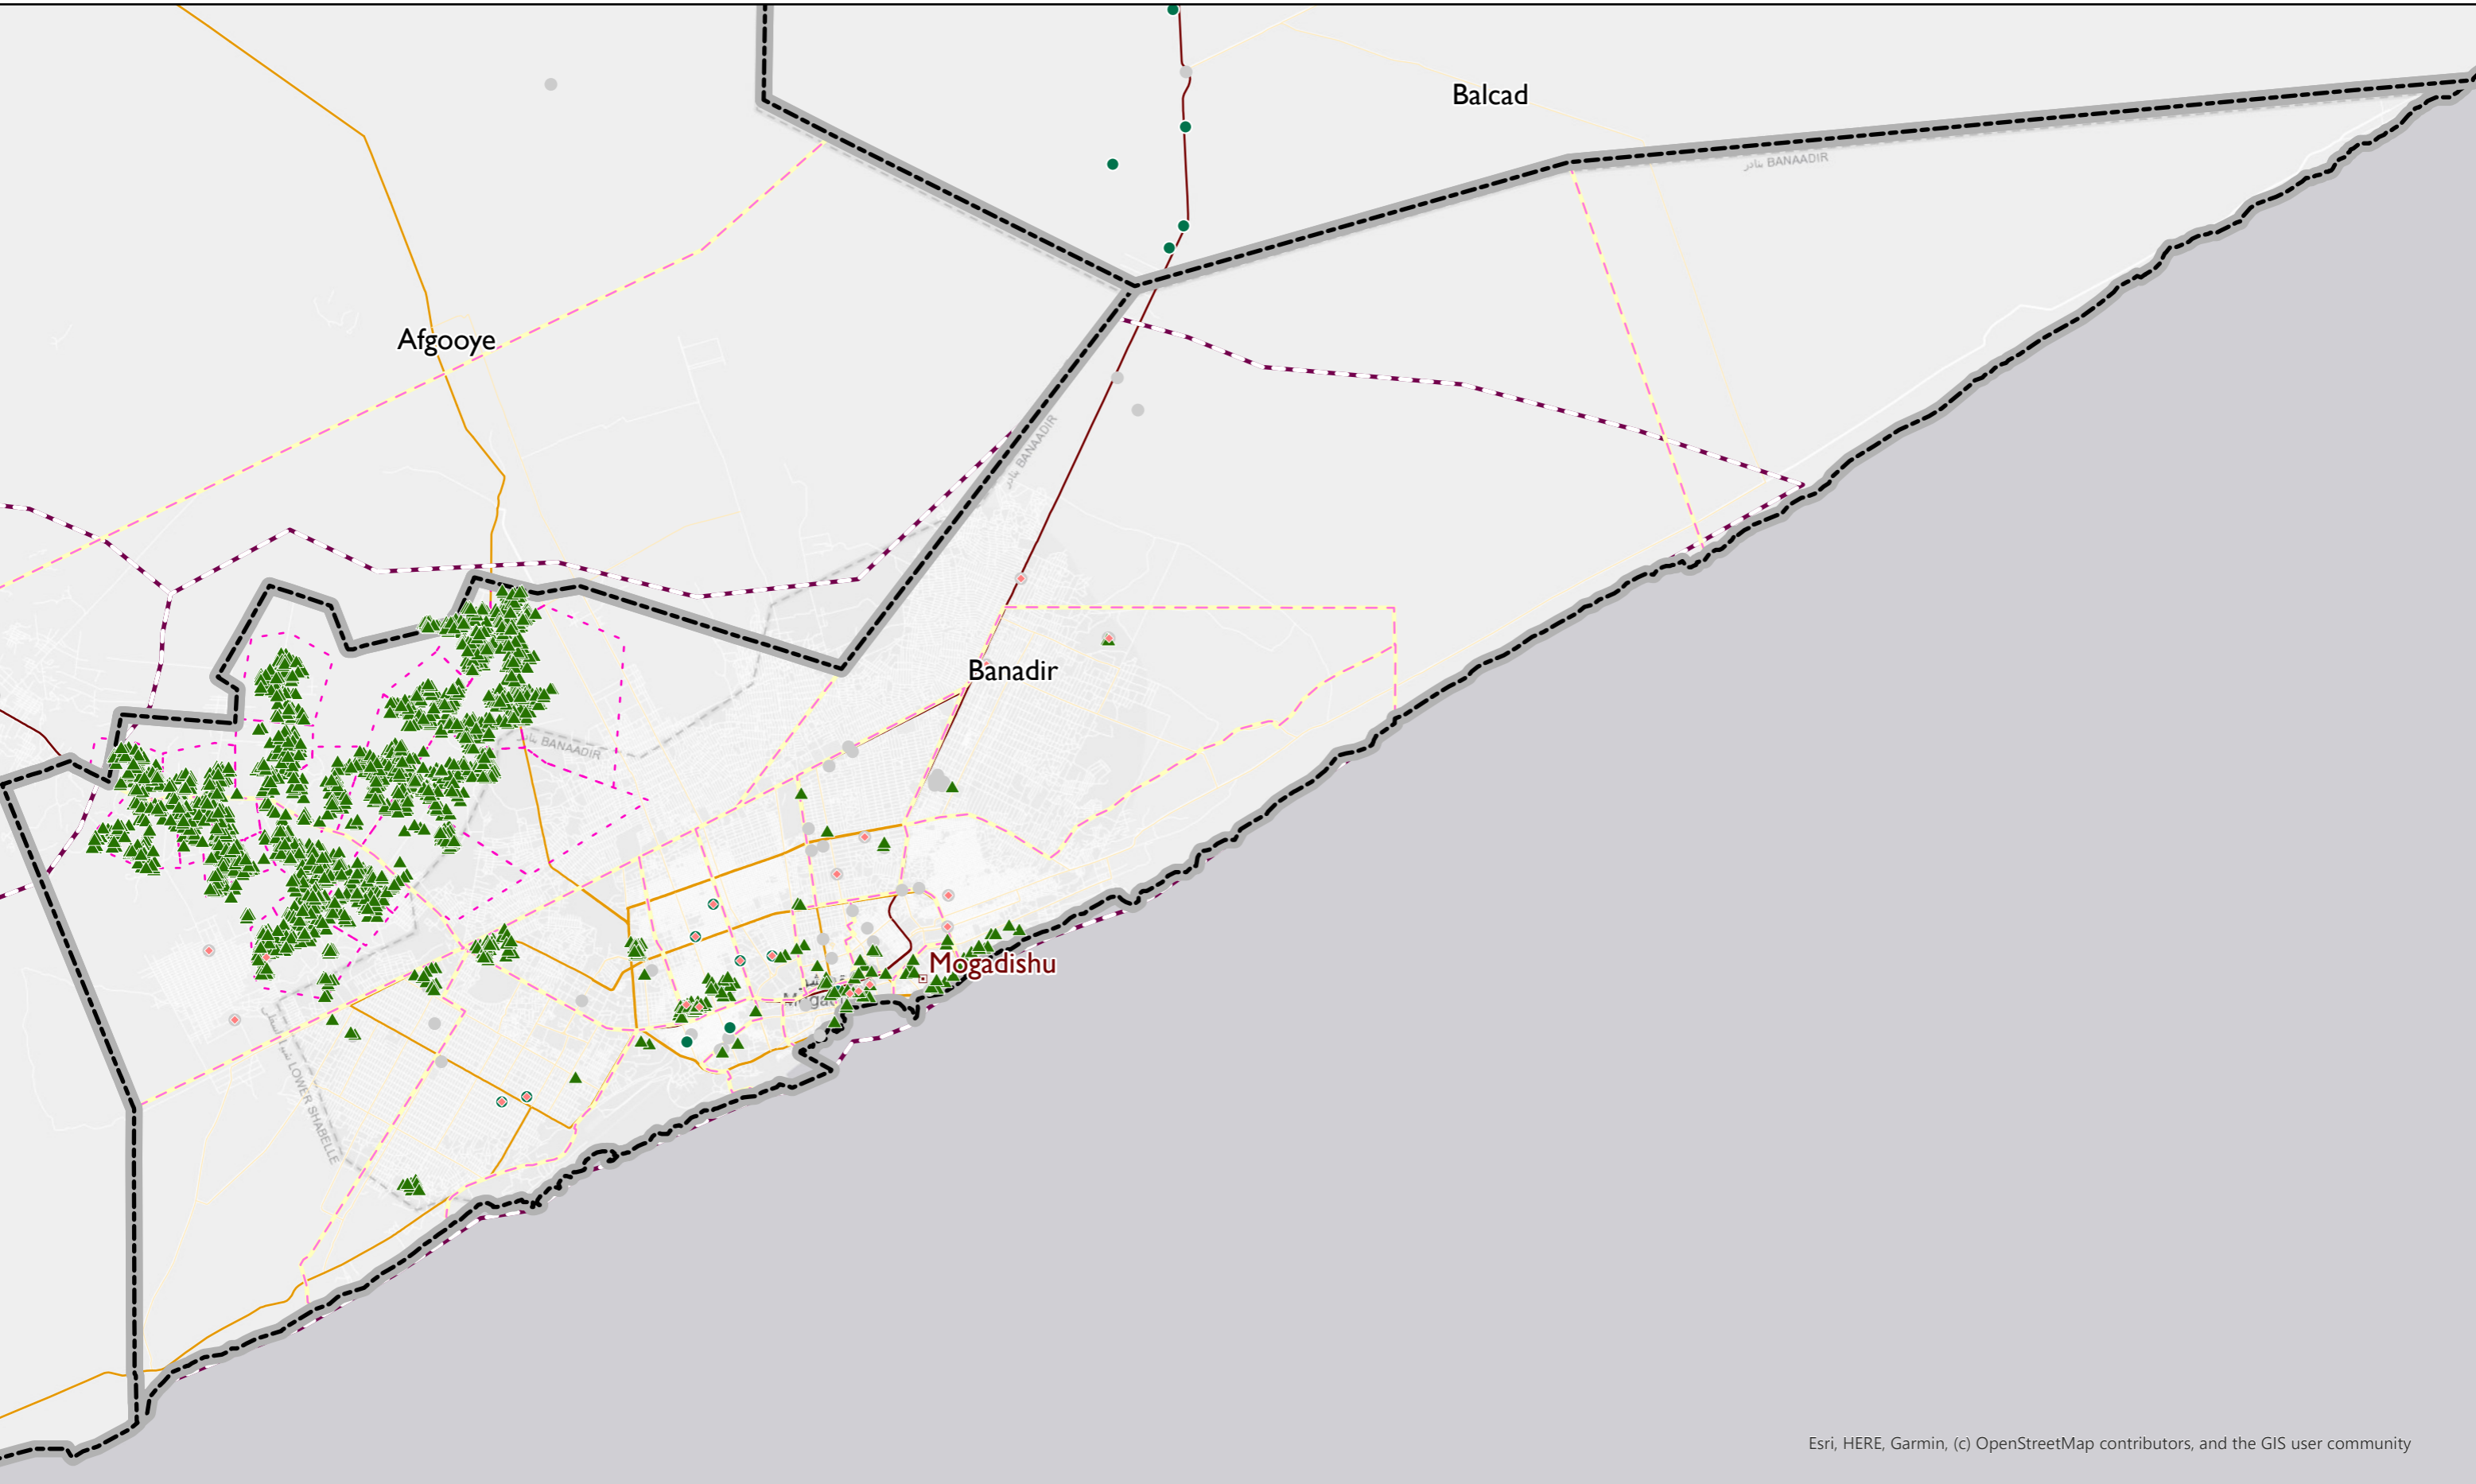

- Residents (HC) (DTM R2, 2023)
- Urban / City Point

- Primary Road
- Secondary Road
- Tertiary Road
- River / Waterbody

Table: Population by category, district and urban-rural areas in Banadir Region

District	City (Urban) Area	Residents HHs	Residents Ind	IDP HHs	IDP Ind	Returnees HHs	Returnee Ind
Abdi Azis	Mogadishu	317	1,903	508	3,048	-	-
Abdi Azis Total		317	1,903	508	3,048	-	-
Bondheere	Mogadishu	2,246	13,476	303	1,818	-	-
Bondheere Total		2,246	13,476	303	1,818	-	-
Dayniile	Mogadishu	-	-	91,720	550,008	-	-
Dayniile Total		-	-	91,720	550,008	-	-
Dharkenley	Mogadishu	16,589	99,536	707	4,242	-	-
Dharkenley Total		16,589	99,536	707	4,242	-	-
Hamar Jabjab	Mogadishu	50	300	80	480	-	-
Hamar Jabjab Total		50	300	80	480	-	-
Hamar Weyne	Mogadishu	76	456	105	630	-	-
Hamar Weyne Total		76	456	105	630	-	-
Hawl Wadaag	Mogadishu	21,565	129,390	3,382	20,290	190	1,140
Hawl Wadaag Total		21,565	129,390	3,382	20,290	190	1,140
Hodan	Mogadishu	31,998	191,988	5,704	34,222	-	-
Hodan Total		31,998	191,988	5,704	34,222	-	-
Huriwaa	Mogadishu	2,997	17,982	151	906	36	216
Huriwaa Total		2,997	17,982	151	906	36	216
Kahda	Mogadishu	10,292	61,752	71,427	428,564	297	1,782
Kahda Total		10,292	61,752	71,427	428,564	297	1,782
Karaan	Mogadishu	3,057	18,342	540	3,240	40	240
Karaan Total		3,057	18,342	540	3,240	40	240
OPZ 151	Mogadishu	976	5,856	-	-	16	96
OPZ 151 Total		976	5,856	-	-	16	96
Shangaani	Mogadishu	1,207	7,242	610	3,660	409	2,454
Shangaani Total		1,207	7,242	610	3,660	409	2,454
Shibis	Mogadishu	3,161	18,966	327	1,962	-	-
Shibis Total		3,161	18,966	327	1,962	-	-
Waaberi	Mogadishu	9,754	58,524	818	4,908	-	-
Waaberi Total		9,754	58,524	818	4,908	-	-
Wadajir (Medina)	Mogadishu	69,084	414,504	1,623	9,755	26	156
Wadajir (Medina) Total		69,084	414,504	1,623	9,755	26	156
Wardhigley	Mogadishu	54,758	328,548	622	3,732	8	48
Wardhigley Total		54,758	328,548	622	3,732	8	48
Yaaqshiid	Mogadishu	3,797	22,782	215	1,290	31	186
Yaaqshiid Total		3,797	22,782	215	1,290	31	186
Grand Total		231,924	1,391,547	178,842	1,072,755	1,053	6,318