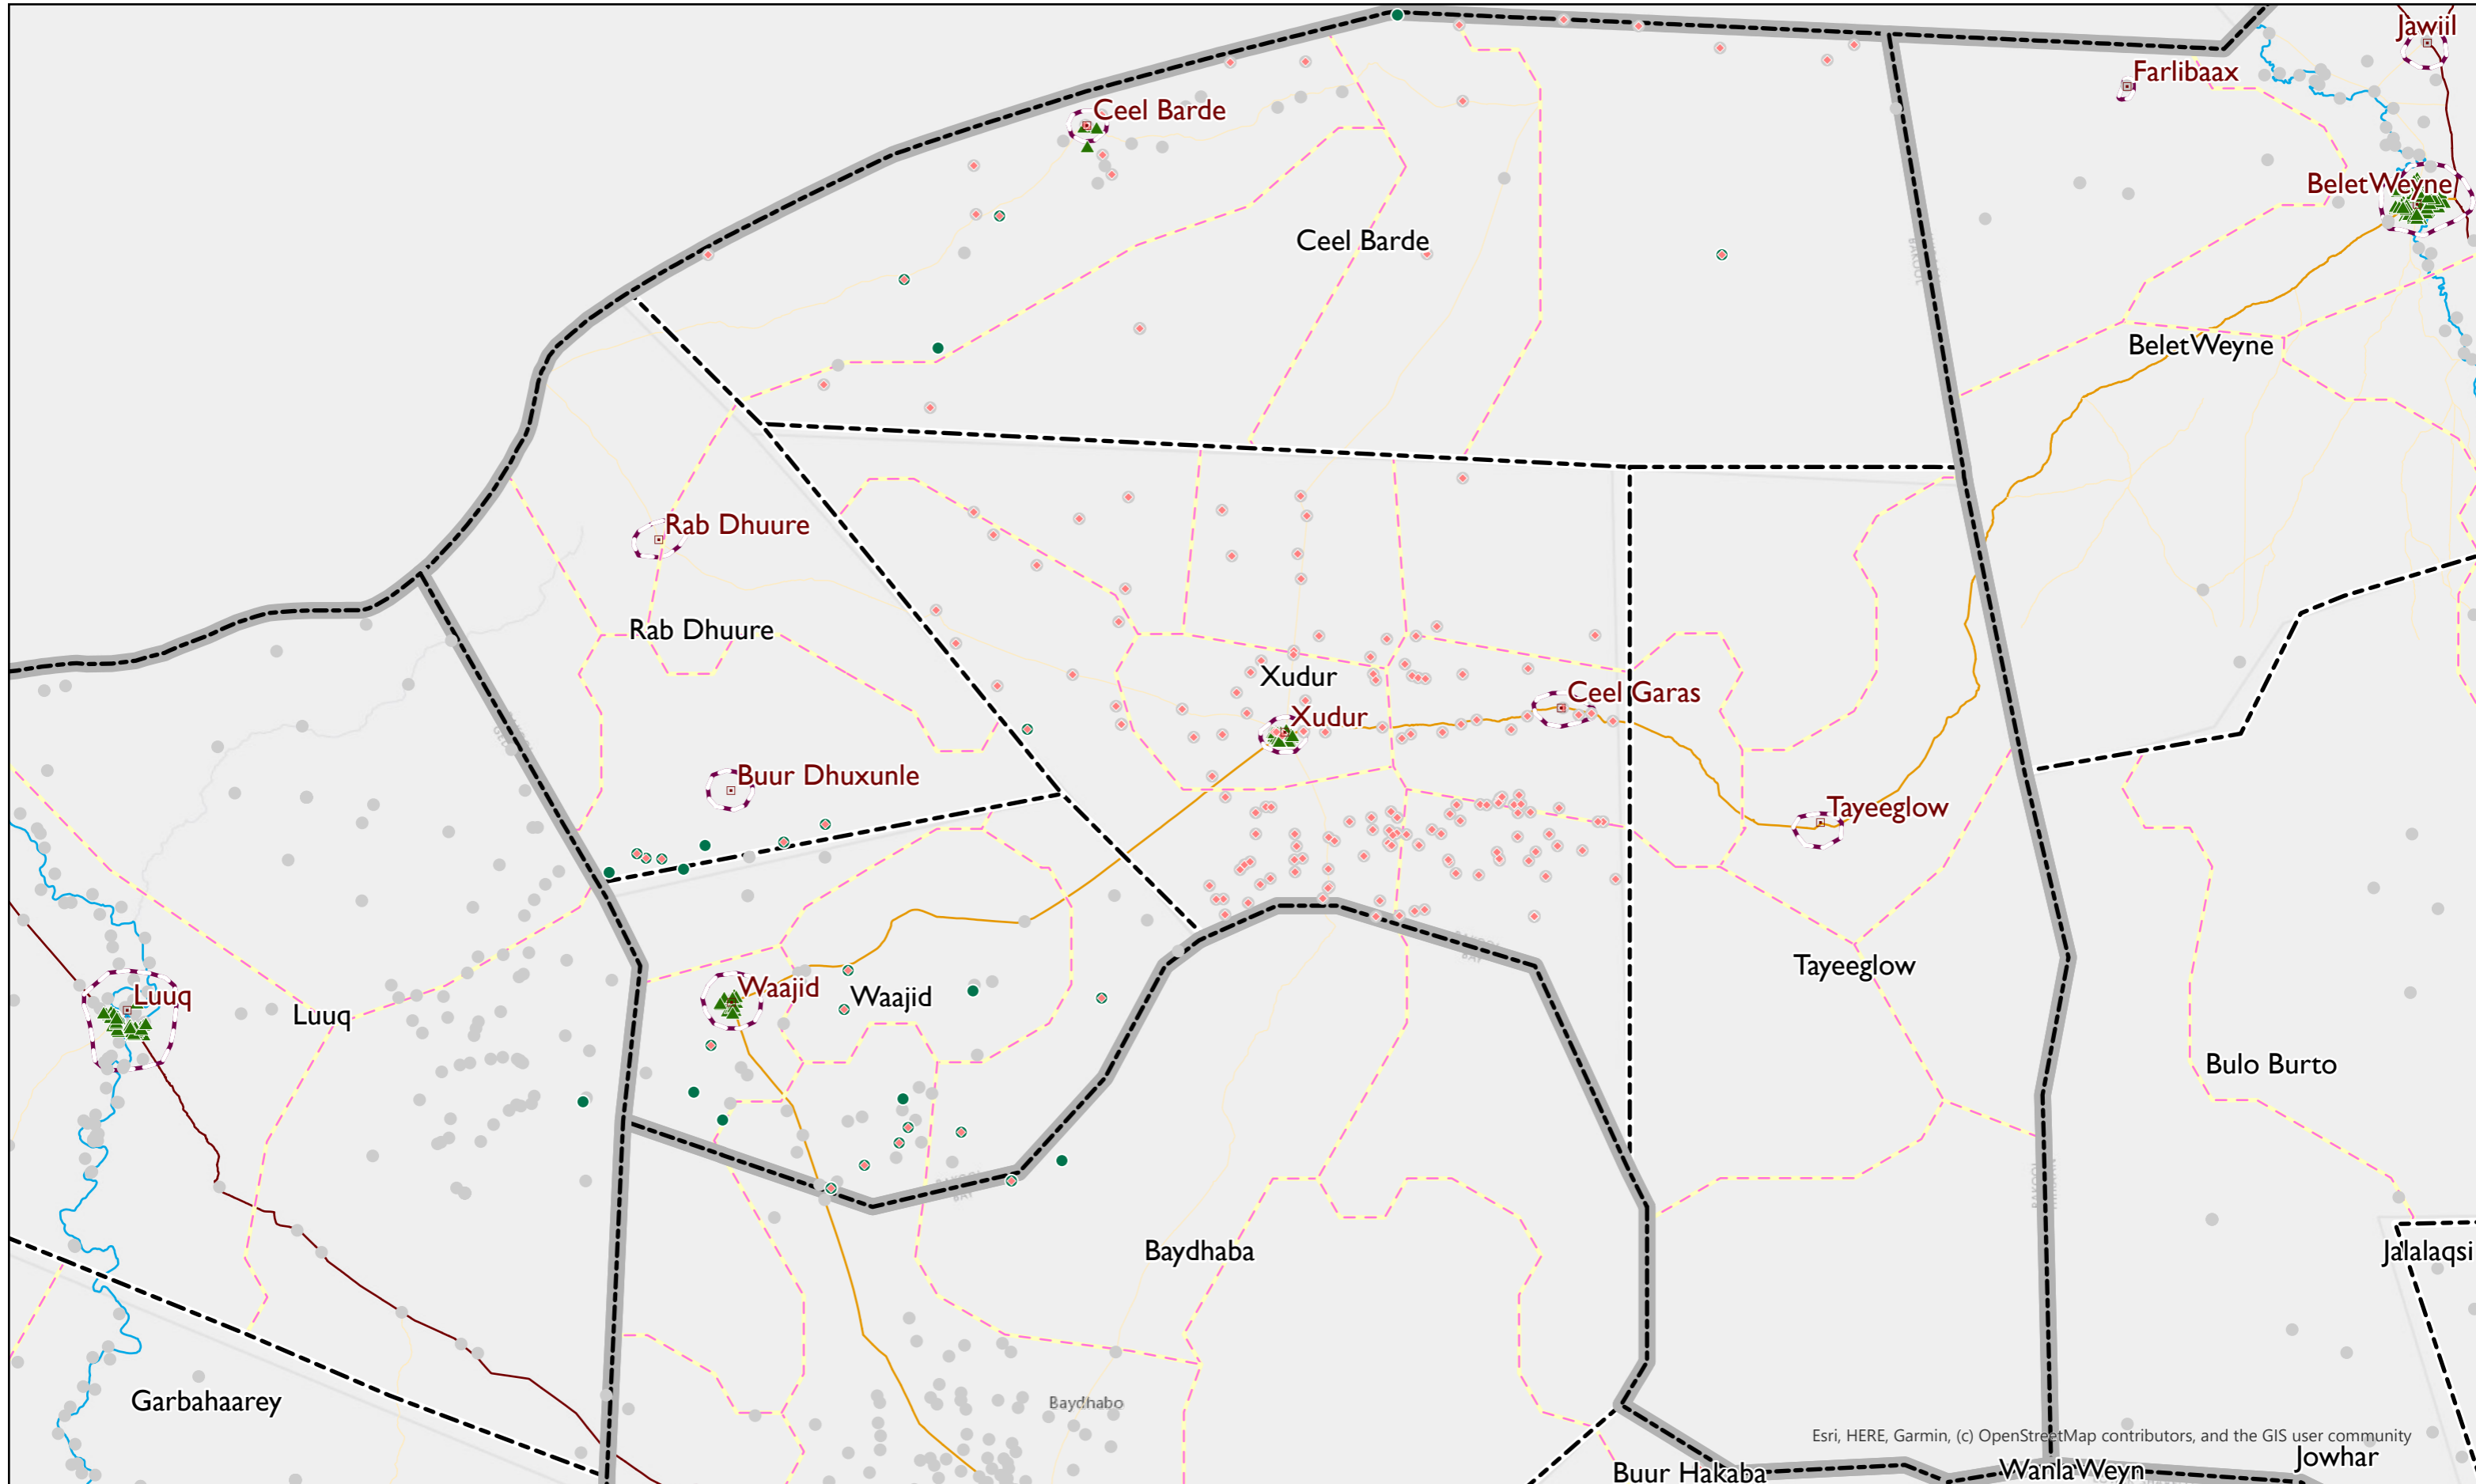

### REGION ATLAS

Region: Bakool  
 District: Xudur, Ceel Barde, Tayeeglow, Waajid, Rab Dhuure  
 City Name: Waajid, Buur Dhuxunle, Rab Dhuure, Ceel Barde, Xudur, Ceel Garas, Tayeeglow

Prepared By: DTM Somalia Mission  
 Feedback: hnhuda@iom.int  
 Map Production Date: 28 Feb 2024  
 Data Sources: IOM, CCCM, OCHA, OSM

- Legend**
- Region Boundary
  - District Boundary
  - OPZ Boundary
  - Urban/City Area Boundary
  - Catchment Area Boundary

- Returnees (DTM R2, 2023)
- IDPs in Camps (DTM R2, 2023)
- IDPs in Host Community (DTM R2, 2023)

- Residents (HC) (DTM R2, 2023)
- Urban / City Point

- Primary Road
- Secondary Road
- Tertiary Road
- River / Waterbody

Table: Population by category, district and urban-rural areas in Bakool Region

District	City (Urban) Area	Residents HHs	Residents Ind	IDP HHs	IDP Ind	Returnees HHs	Returnee Ind
Ceel Barde	Ceel Barde	926	5,556	710	4,260	43	258
Ceel Barde	Rural Area	7,144	42,852	1,480	8,879	264	1,578
<b>Ceel Barde Total</b>		<b>8,070</b>	<b>48,408</b>	<b>2,190</b>	<b>13,139</b>	<b>307</b>	<b>1,836</b>
Waajid	Waajid	1,772	10,632	2,652	16,250	-	-
Waajid	Rural Area	13,475	81,678	9,178	53,784	2,926	17,197
<b>Waajid Total</b>		<b>15,247</b>	<b>92,310</b>	<b>11,830</b>	<b>70,034</b>	<b>2,926</b>	<b>17,197</b>
Xudur	Ceel Garas	220	1,320	-	-	100	600
Xudur	Xudur	2,668	16,008	7,147	34,105	201	1,206
Xudur	Rural Area	23,834	143,002	-	-	4,930	29,580
<b>Xudur Total</b>		<b>26,722</b>	<b>160,330</b>	<b>7,147</b>	<b>34,105</b>	<b>5,231</b>	<b>31,386</b>
<b>Grand Total</b>		<b>50,039</b>	<b>301,048</b>	<b>21,167</b>	<b>117,278</b>	<b>8,464</b>	<b>50,419</b>