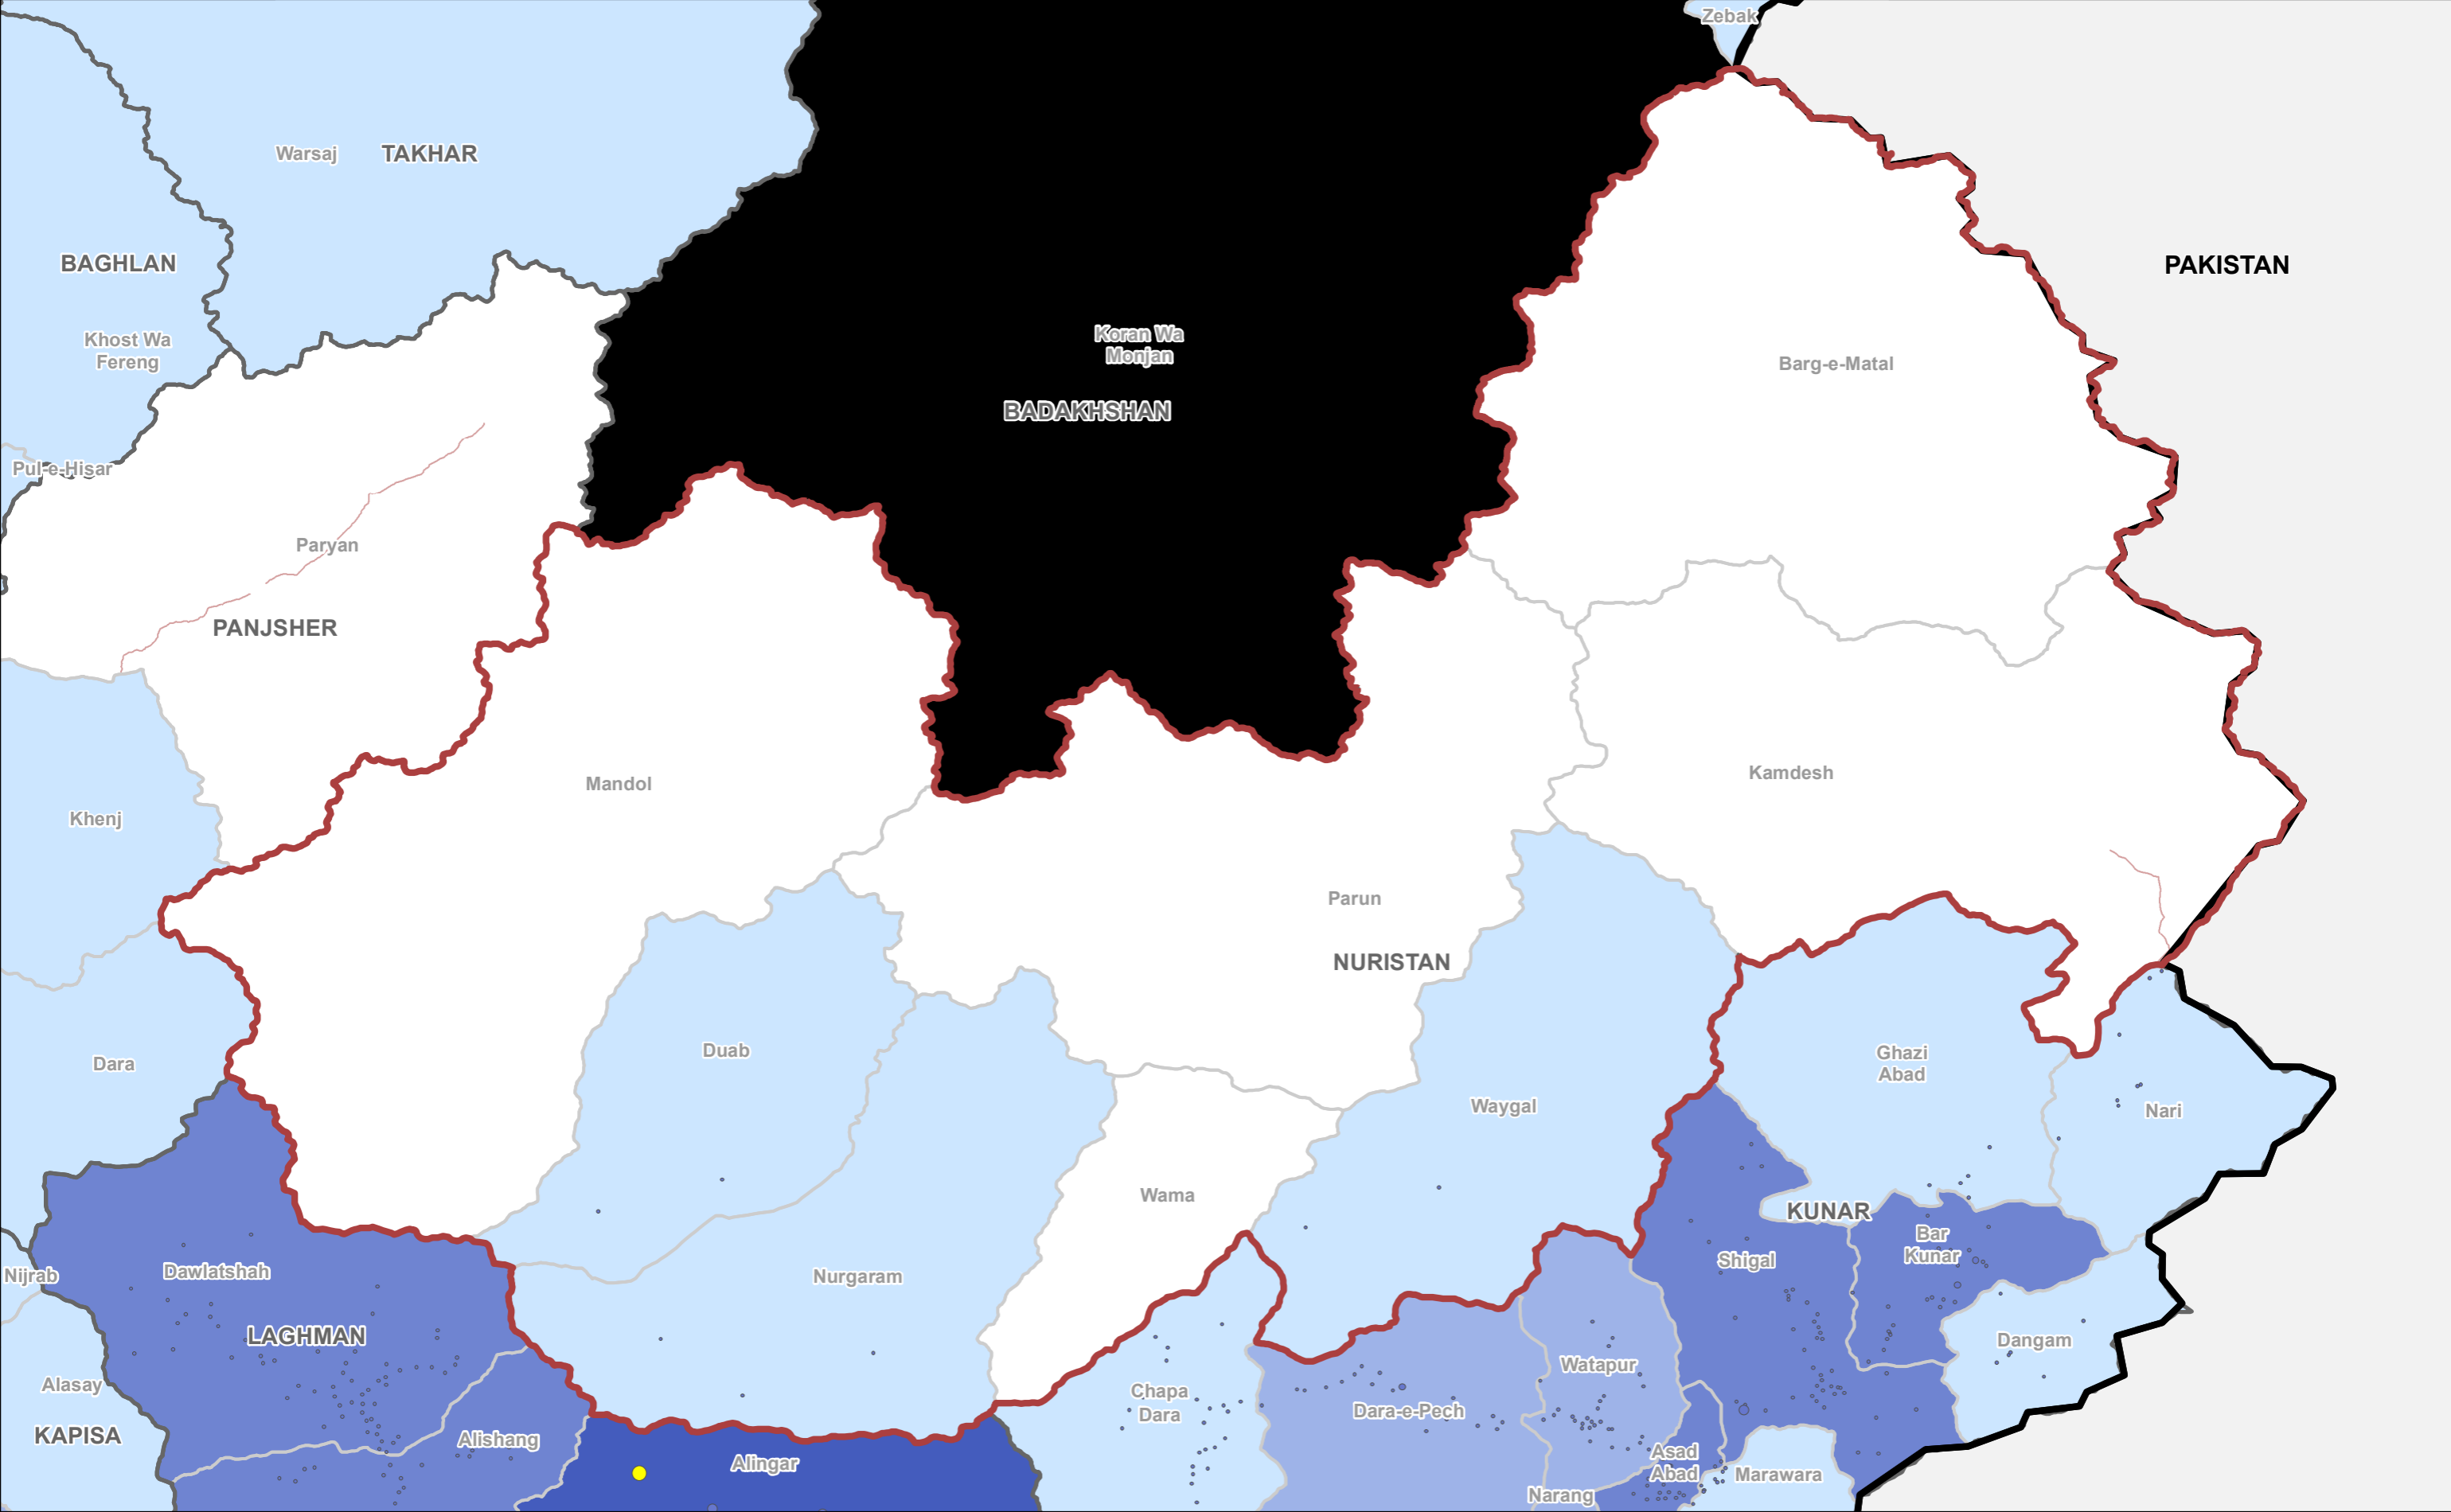

Co-funded by the European Union

Countries
 Province
 Province of Interest
 District
 Not Accessible

Countries
 Province
 Province of Interest
 District
 Not Accessible

DTM AFGHANISTAN
 Baseline Mobility Assessment | District Level
 | Returnees from Abroad | June 2019

Province: Nuristan

Co-funded by the European Union

Source Data : IOM, AGCHO, AIMS, CSO, OSM | Date production: 09 Oct 2019
 Disclaimer : This map is for illustration purposes only. Names and boundaries on this map do not imply official endorsement or acceptance by IOM.
<https://afghanistan.iom.int/> - email : iomkabuldtmallusers@iom.int

| Arrival IDPs | June 2019

Province: Nuristan

1 cm = 5 km 1:545,000

Co-funded by the European Union

Source Data : IOM, AGCHO, AIMS, CSO, OSM | Date production: 08 Oct 2019
 Disclaimer : This map is for illustration purposes only. Names and boundaries on this map do not imply official endorsement or acceptance by IOM.
<https://afghanistan.iom.int/> - email : iomkabuldtmallusers@iom.int

DTM AFGHANISTAN
Baseline Mobility Assessment | District Level
| Out-Migrants | June 2019

Province: Nuristan

1 cm = 5 km 1:545,000

Co-funded by the European Union

Source Data : IOM, AGCHO, AIMS, CSO, OSM | Date production: 09 Oct 2019
 Disclaimer : This map is for illustration purposes only. Names and boundaries on this map do not imply official endorsement or acceptance by IOM.
<https://afghanistan.iom.int/> - email : iomkabuldtmallusers@iom.int