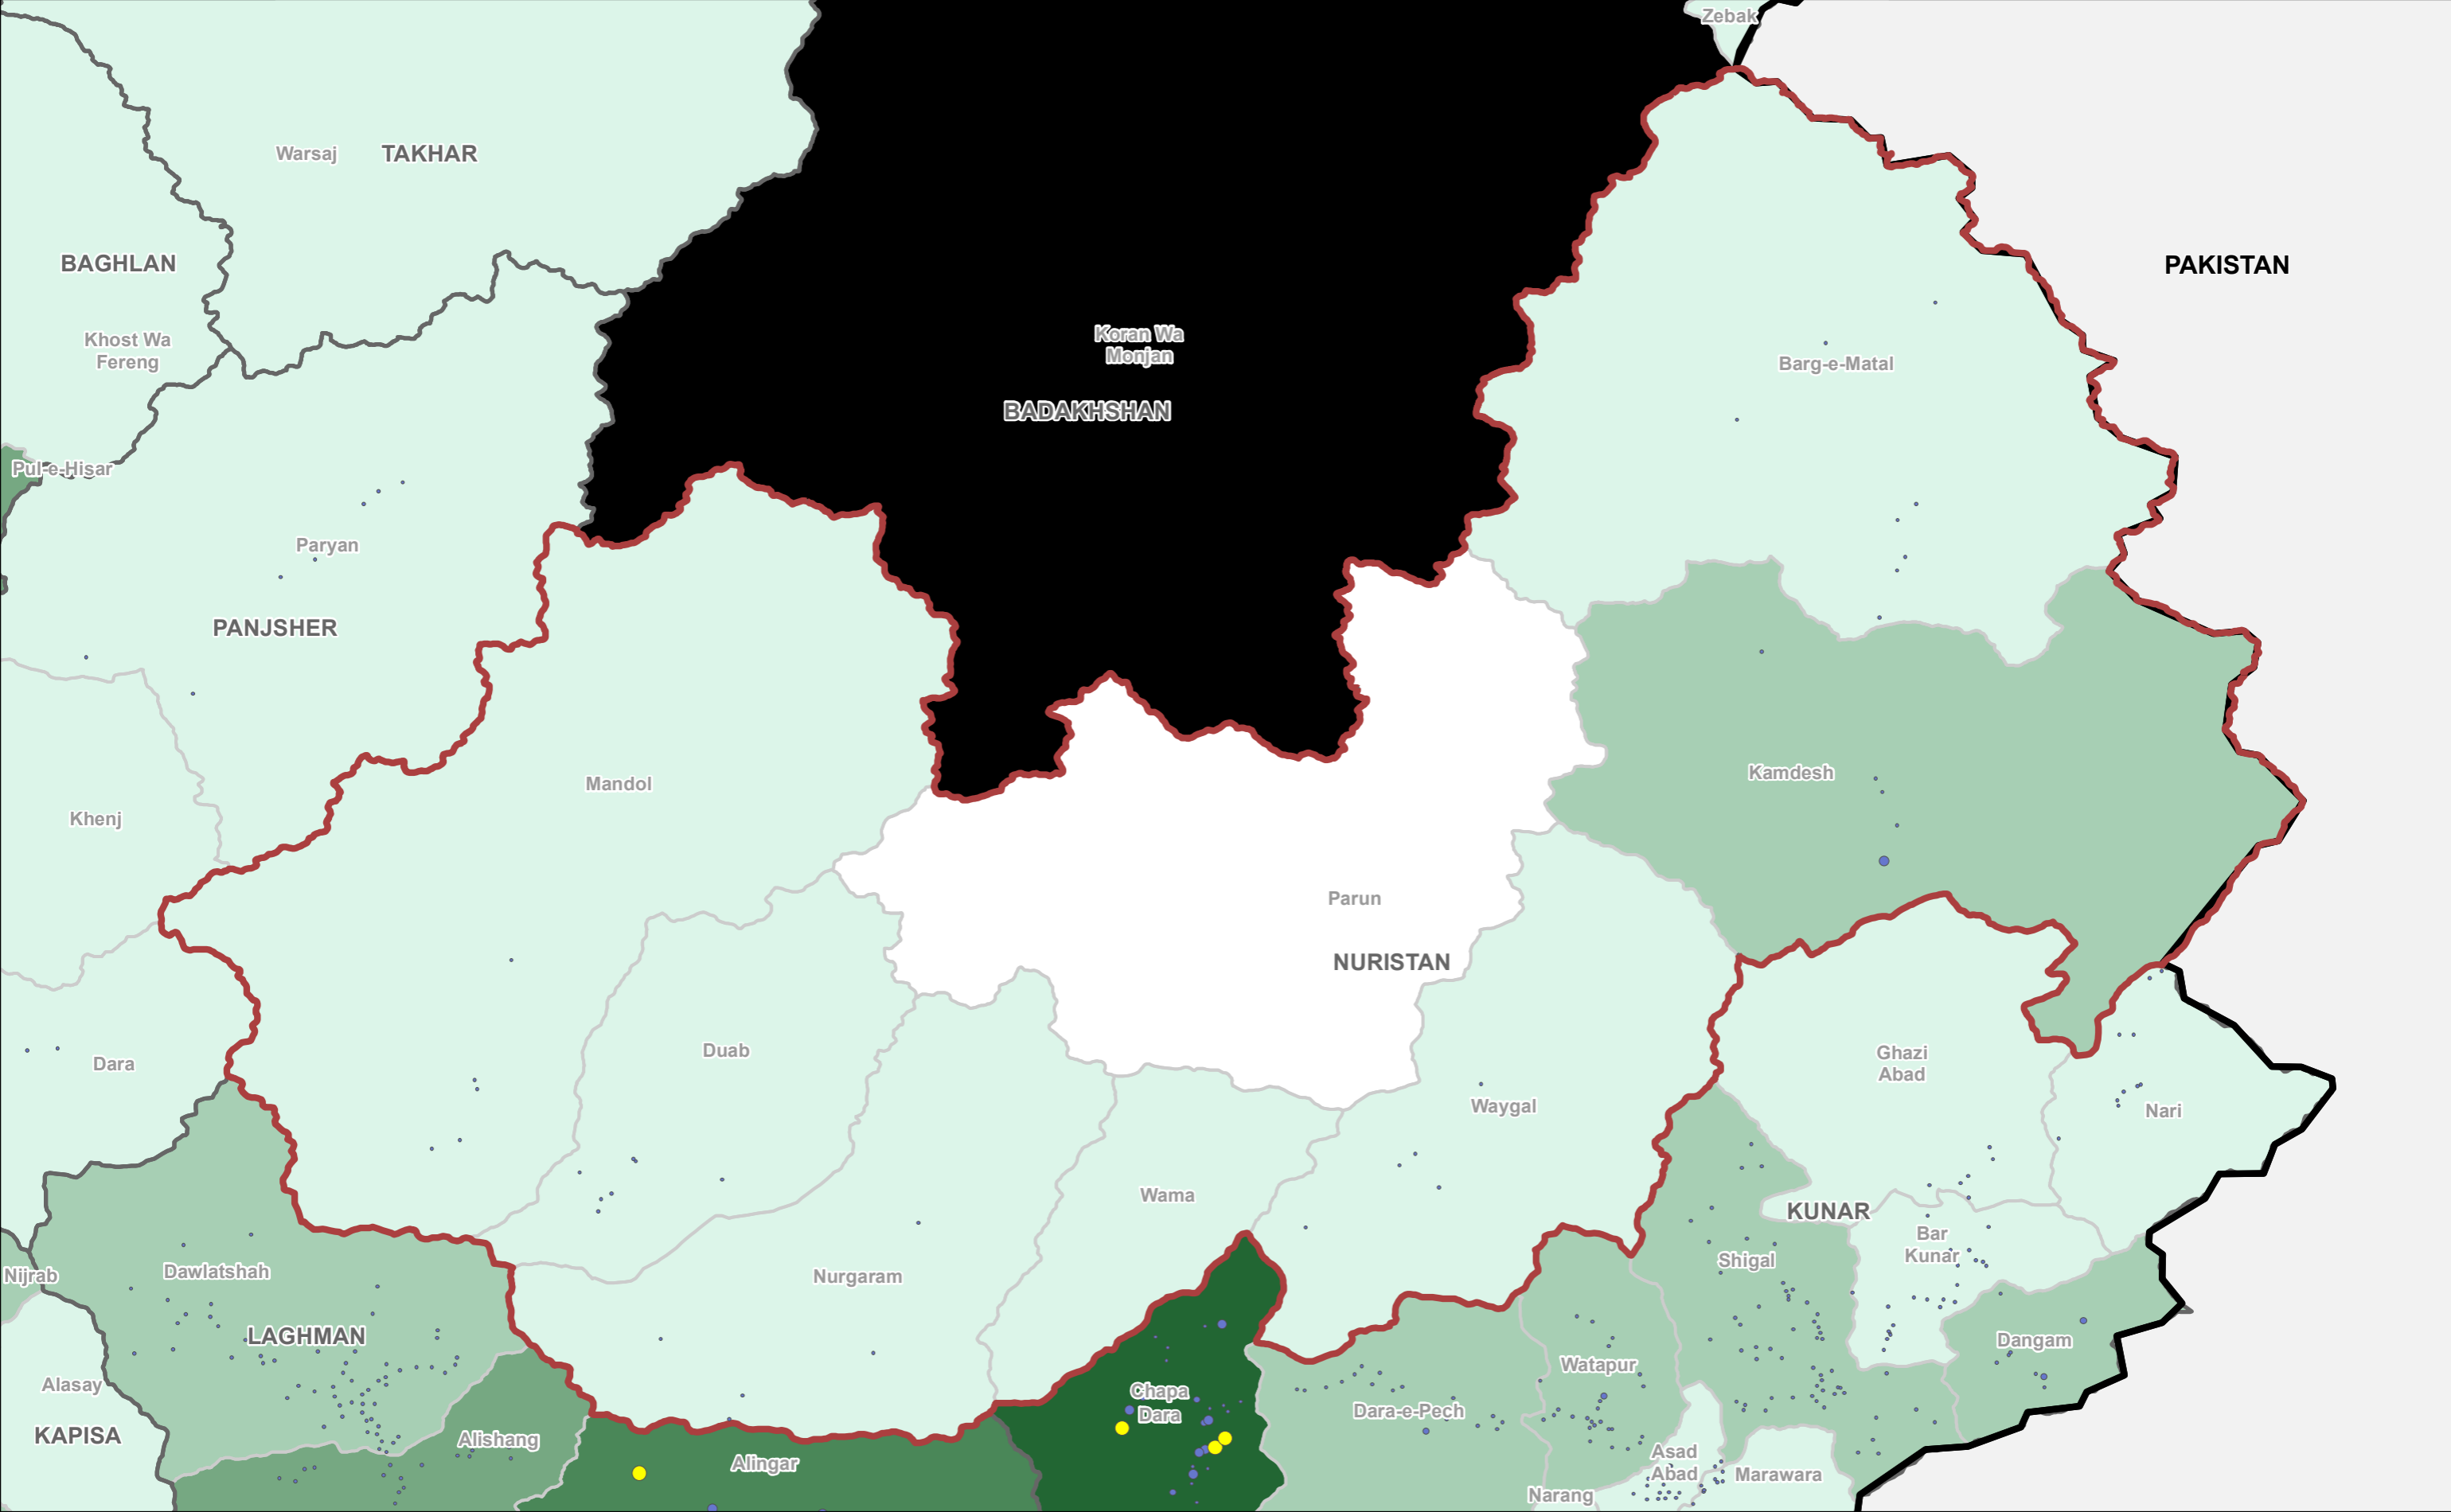

Province: Nuristan

Co-funded by the European Union

Source Data : IOM, AGCHO, AIMS, CSO, OSM | Date production: 09 Oct 2019
 Disclaimer : This map is for illustration purposes only. Names and boundaries on this map do not imply official endorsement or acceptance by IOM.
<https://afghanistan.iom.int/> - email : iomkabuldtmallusers@iom.int

DTM AFGHANISTAN
Baseline Mobility Assessment | District Level
| Fled IDPs | June 2019

Province: Nuristan

1 cm = 5 km 1:545,000

0 5 10 20
Kilometer

IOM • OIM

Co-funded by the European Union

Source Data : IOM, AGCHO, AIMS, CSO, OSM | Date production: 09 Oct 2019
 Disclaimer : This map is for illustration purposes only. Names and boundaries on this map do not imply official endorsement or acceptance by IOM.
<https://afghanistan.iom.int/> - email : iomkabuldtmallusers@iom.int

DTM AFGHANISTAN
Baseline Mobility Assessment | District Level
| Returned IDPs | June 2019

Province: Nuristan

1 cm = 5 km 1:545,000

Co-funded by the European Union

Source Data : IOM, AGCHO, AIMS, CSO, OSM | Date production: 09 Oct 2019
 Disclaimer : This map is for illustration purposes only. Names and boundaries on this map do not imply official endorsement or acceptance by IOM.
<https://afghanistan.iom.int/> - email : iomkabuldtmallusers@iom.int

DTM AFGHANISTAN
Baseline Mobility Assessment | District Level
| Out-Migrants | June 2019

Province: Nuristan

1 cm = 5 km 1:545,000

Co-funded by the European Union

Source Data : IOM, AGCHO, AIMS, CSO, OSM | Date production: 09 Oct 2019
 Disclaimer : This map is for illustration purposes only. Names and boundaries on this map do not imply official endorsement or acceptance by IOM.
<https://afghanistan.iom.int/> - email : iomkabuldtmallusers@iom.int