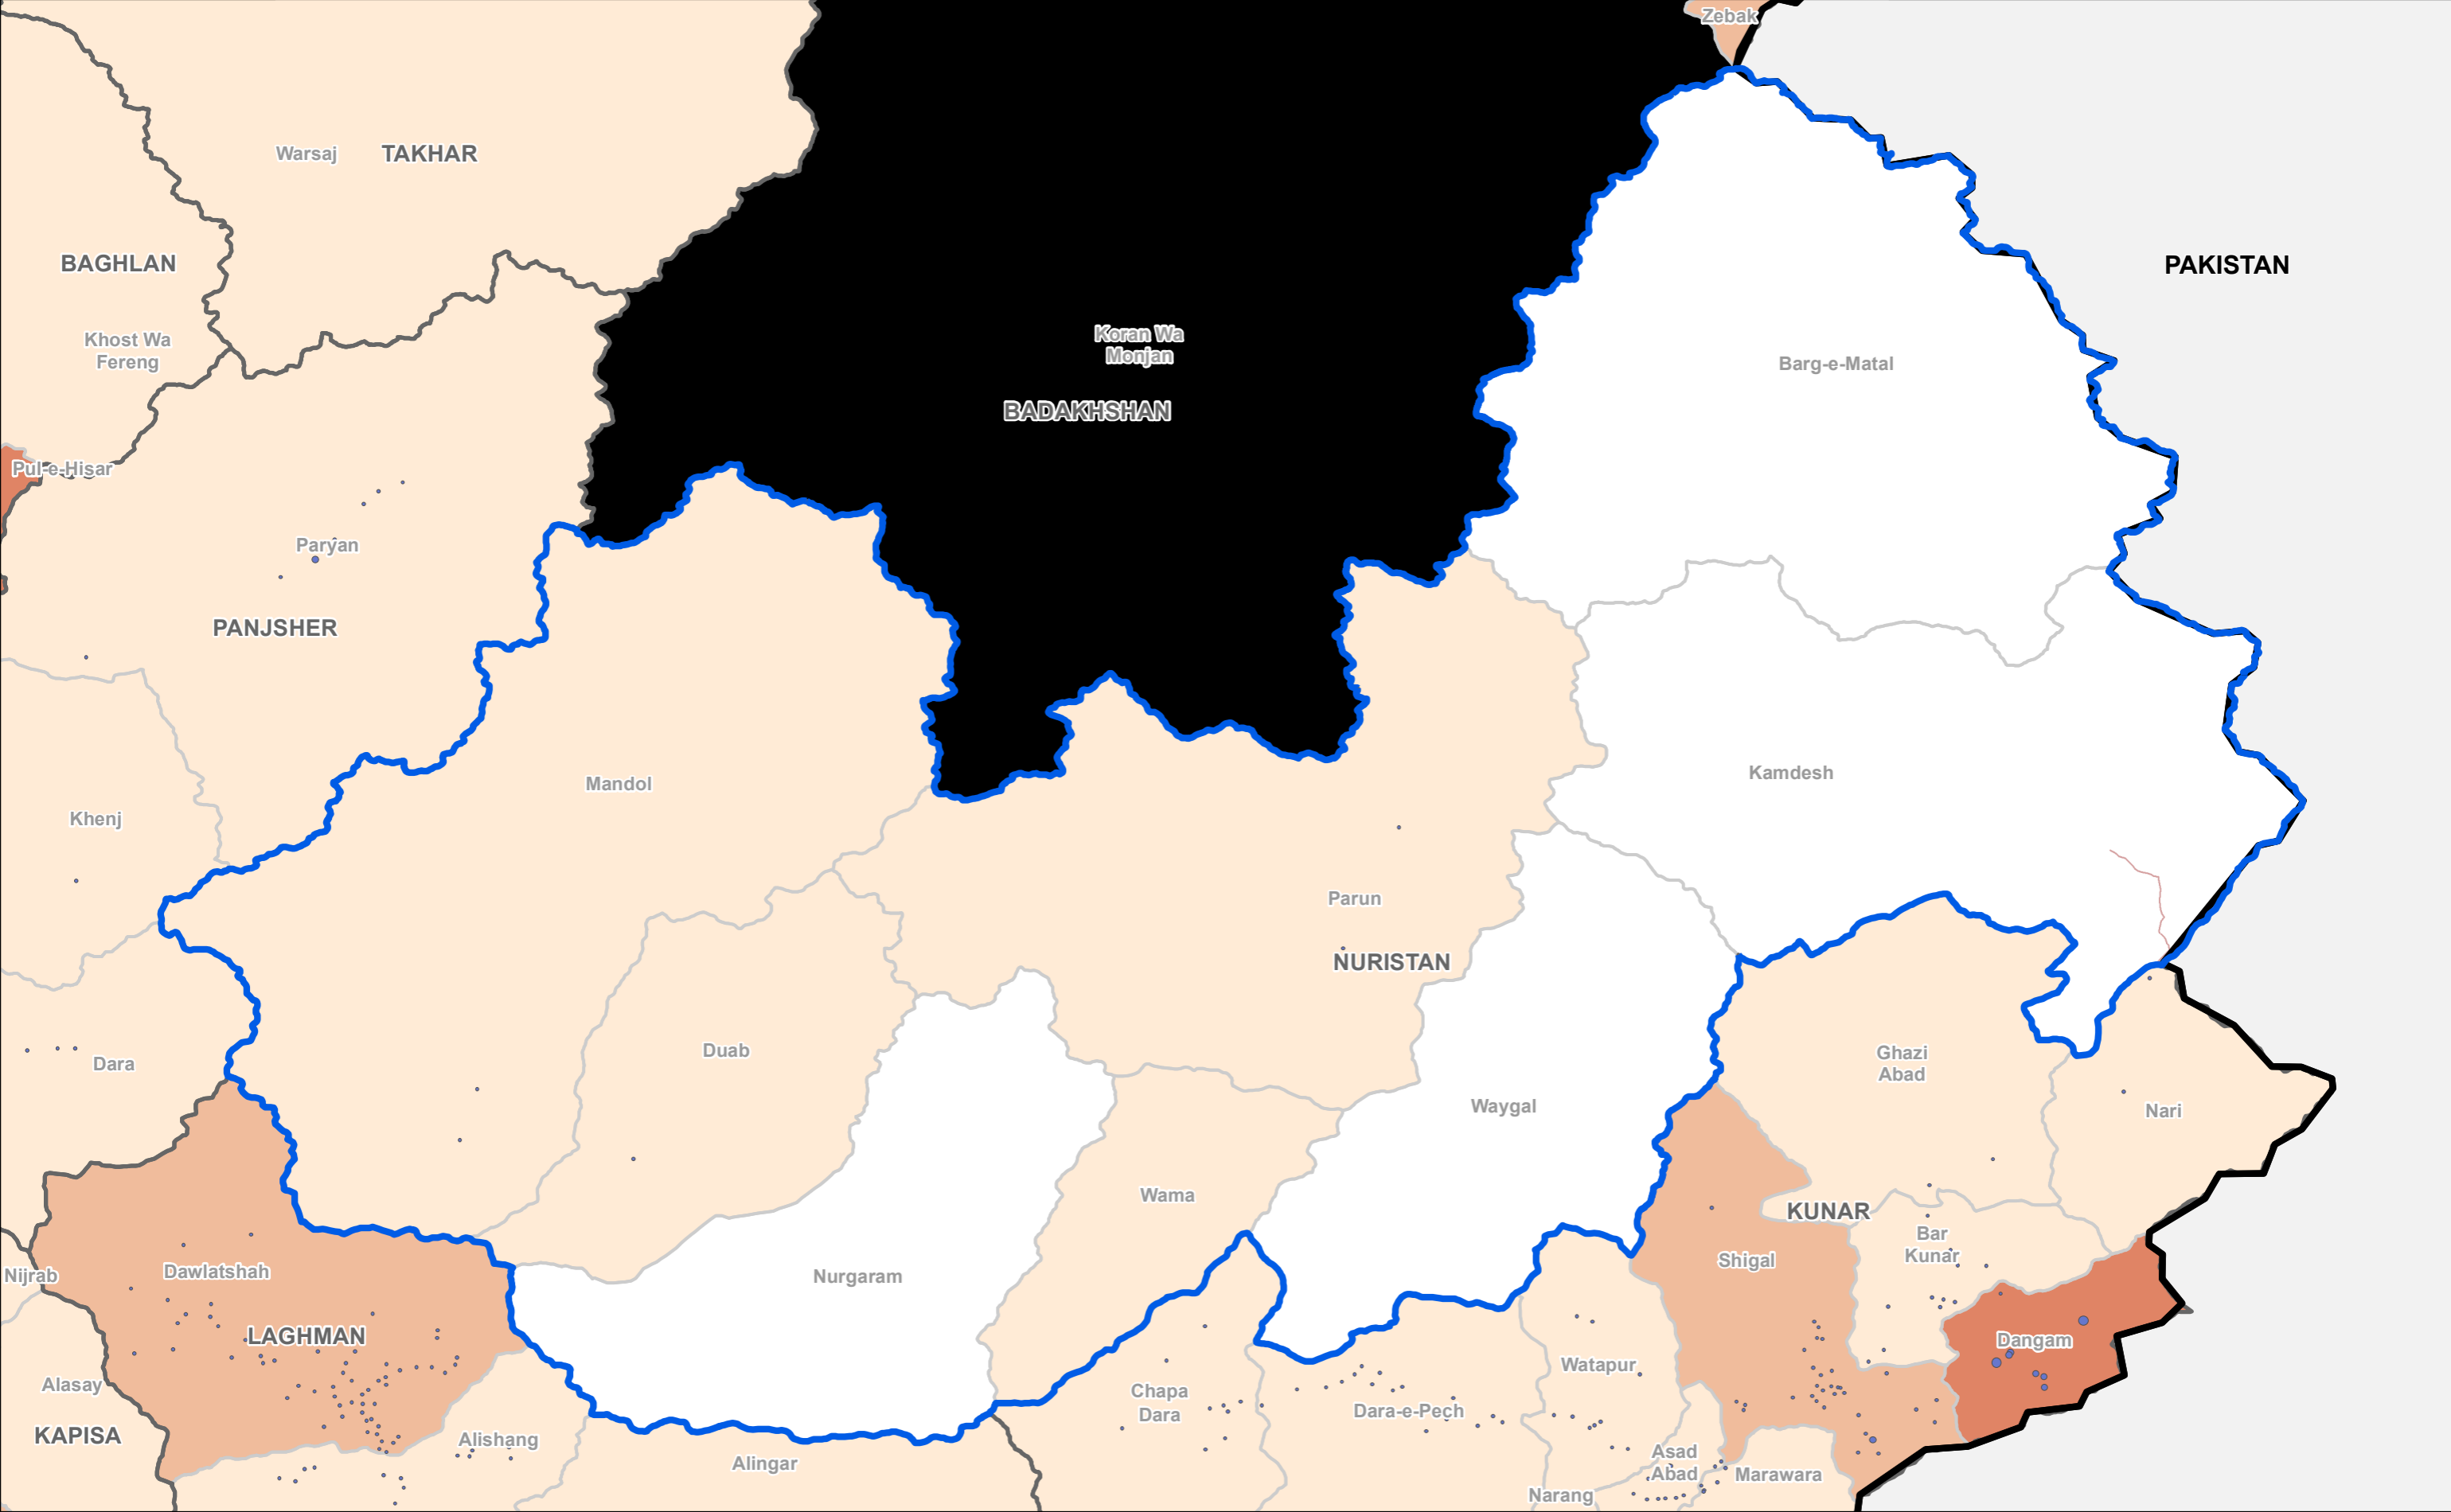

Province: Nuristan

Co-funded by the European Union

Source Data : IOM, AGCHO, AIMS, CSO, OSM | Date production: 09 Oct 2019
 Disclaimer : This map is for illustration purposes only. Names and boundaries on this map do not imply official endorsement or acceptance by IOM.
<https://afghanistan.iom.int/> - email : iomkabuldtmallusers@iom.int

DTM AFGHANISTAN
Baseline Mobility Assessment | District Level
| Fled IDPs | June 2019

Province: Nuristan

1 cm = 5 km 1:545,000

0 5 10 20
Kilometer

IOM • OIM

Co-funded by the European Union

Source Data : IOM, AGCHO, AIMS, CSO, OSM | Date production: 09 Oct 2019
 Disclaimer : This map is for illustration purposes only. Names and boundaries on this map do not imply official endorsement or acceptance by IOM.
<https://afghanistan.iom.int/> - email : iomkabuldtmallusers@iom.int

DTM AFGHANISTAN
Baseline Mobility Assessment | District Level
| Returned IDPs | June 2019

Province: Nuristan

1 cm = 5 km 1:545,000

Co-funded by the European Union

Source Data : IOM, AGCHO, AIMS, CSO, OSM | Date production: 09 Oct 2019
 Disclaimer : This map is for illustration purposes only. Names and boundaries on this map do not imply official endorsement or acceptance by IOM.
<https://afghanistan.iom.int/> - email : iomkabuldtmallusers@iom.int

DTM AFGHANISTAN
Baseline Mobility Assessment | District Level
| Out-Migrants | June 2019

Province: Nuristan

1 cm = 5 km 1:545,000

Co-funded by the European Union

Source Data : IOM, AGCHO, AIMS, CSO, OSM | Date production: 09 Oct 2019
 Disclaimer : This map is for illustration purposes only. Names and boundaries on this map do not imply official endorsement or acceptance by IOM.
<https://afghanistan.iom.int/> - email : iomkabuldtmallusers@iom.int