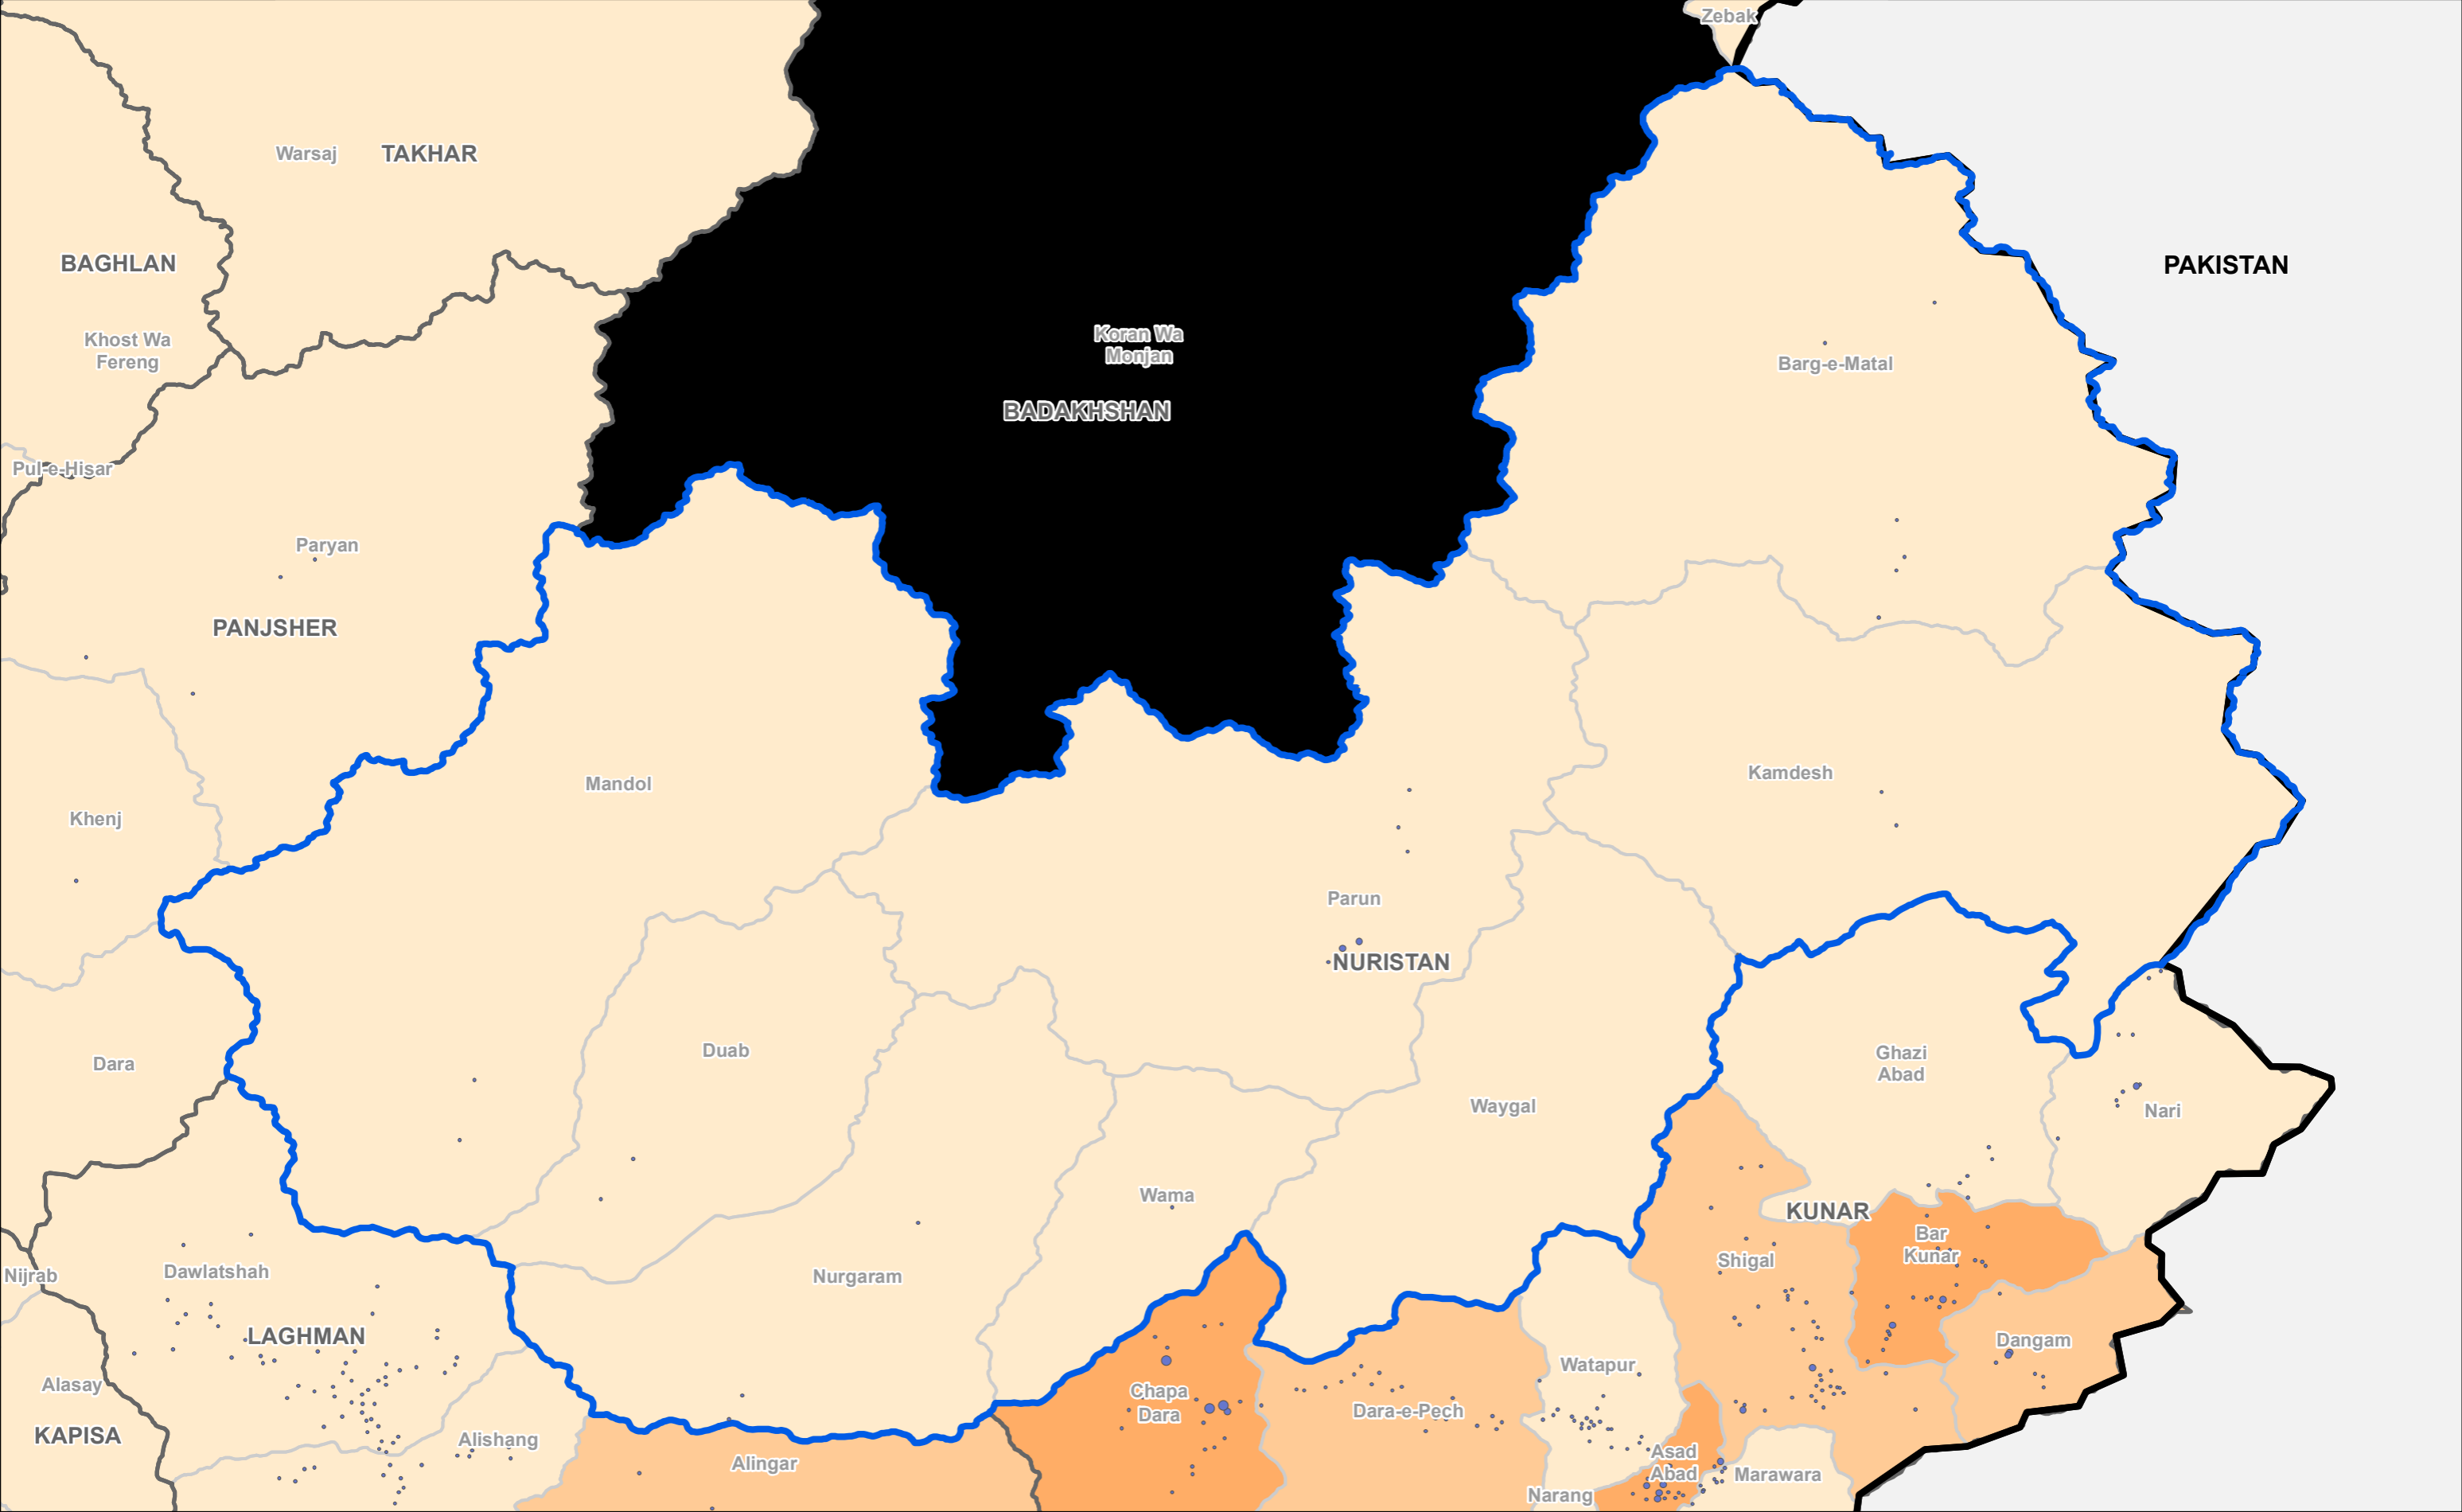

| Arrival IDPs | June 2019

Province: Nuristan

1 cm = 5 km 1:545,000

Co-funded by the European Union

Source Data : IOM, AGCHO, AIMS, CSO, OSM | Date production: 08 Oct 2019
 Disclaimer : This map is for illustration purposes only. Names and boundaries on this map do not imply official endorsement or acceptance by IOM.
<https://afghanistan.iom.int/> - email : iomkabuldtmallusers@iom.int

DTM AFGHANISTAN
Baseline Mobility Assessment | District Level
| Fled IDPs | June 2019

Province: Nuristan

1 cm = 5 km 1:545,000

0 5 10 20
Kilometer

IOM • OIM

Co-funded by the European Union

Source Data : IOM, AGCHO, AIMS, CSO, OSM | Date production: 09 Oct 2019
 Disclaimer : This map is for illustration purposes only. Names and boundaries on this map do not imply official endorsement or acceptance by IOM.
<https://afghanistan.iom.int/> - email : iomkabuldtmallusers@iom.int

DTM AFGHANISTAN
Baseline Mobility Assessment | District Level
| Returned IDPs | June 2019

Province: Nuristan

1 cm = 5 km 1:545,000

Co-funded by the European Union

Source Data : IOM, AGCHO, AIMS, CSO, OSM | Date production: 09 Oct 2019
 Disclaimer : This map is for illustration purposes only. Names and boundaries on this map do not imply official endorsement or acceptance by IOM.
<https://afghanistan.iom.int/> - email : iomkabuldtmallusers@iom.int

DTM AFGHANISTAN
Baseline Mobility Assessment | District Level
| Out-Migrants | June 2019

Province: Nuristan

1 cm = 5 km 1:545,000

Co-funded by the European Union

Source Data : IOM, AGCHO, AIMS, CSO, OSM | Date production: 09 Oct 2019
 Disclaimer : This map is for illustration purposes only. Names and boundaries on this map do not imply official endorsement or acceptance by IOM.
<https://afghanistan.iom.int/> - email : iomkabuldtmallusers@iom.int