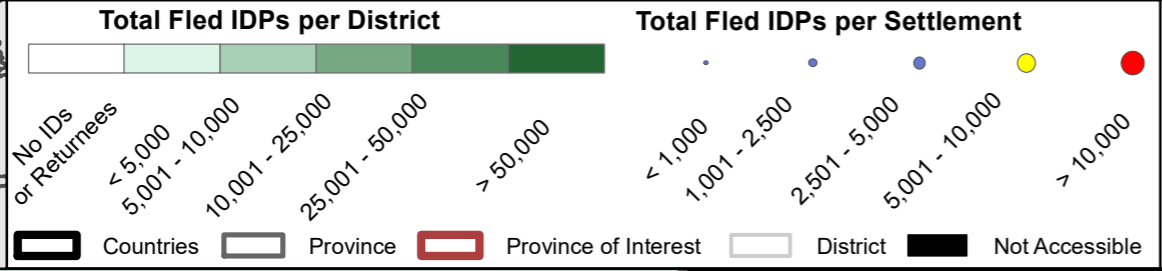

| Arrival IDPs | June 2019

Province: Nuristan

1 cm = 5 km 1:545,000

Co-funded by the European Union

Source Data : IOM, AGCHO, AIMS, CSO, OSM | Date production: 08 Oct 2019
 Disclaimer : This map is for illustration purposes only. Names and boundaries on this map do not imply official endorsement or acceptance by IOM.
<https://afghanistan.iom.int/> - email : iomkabuldtmallusers@iom.int