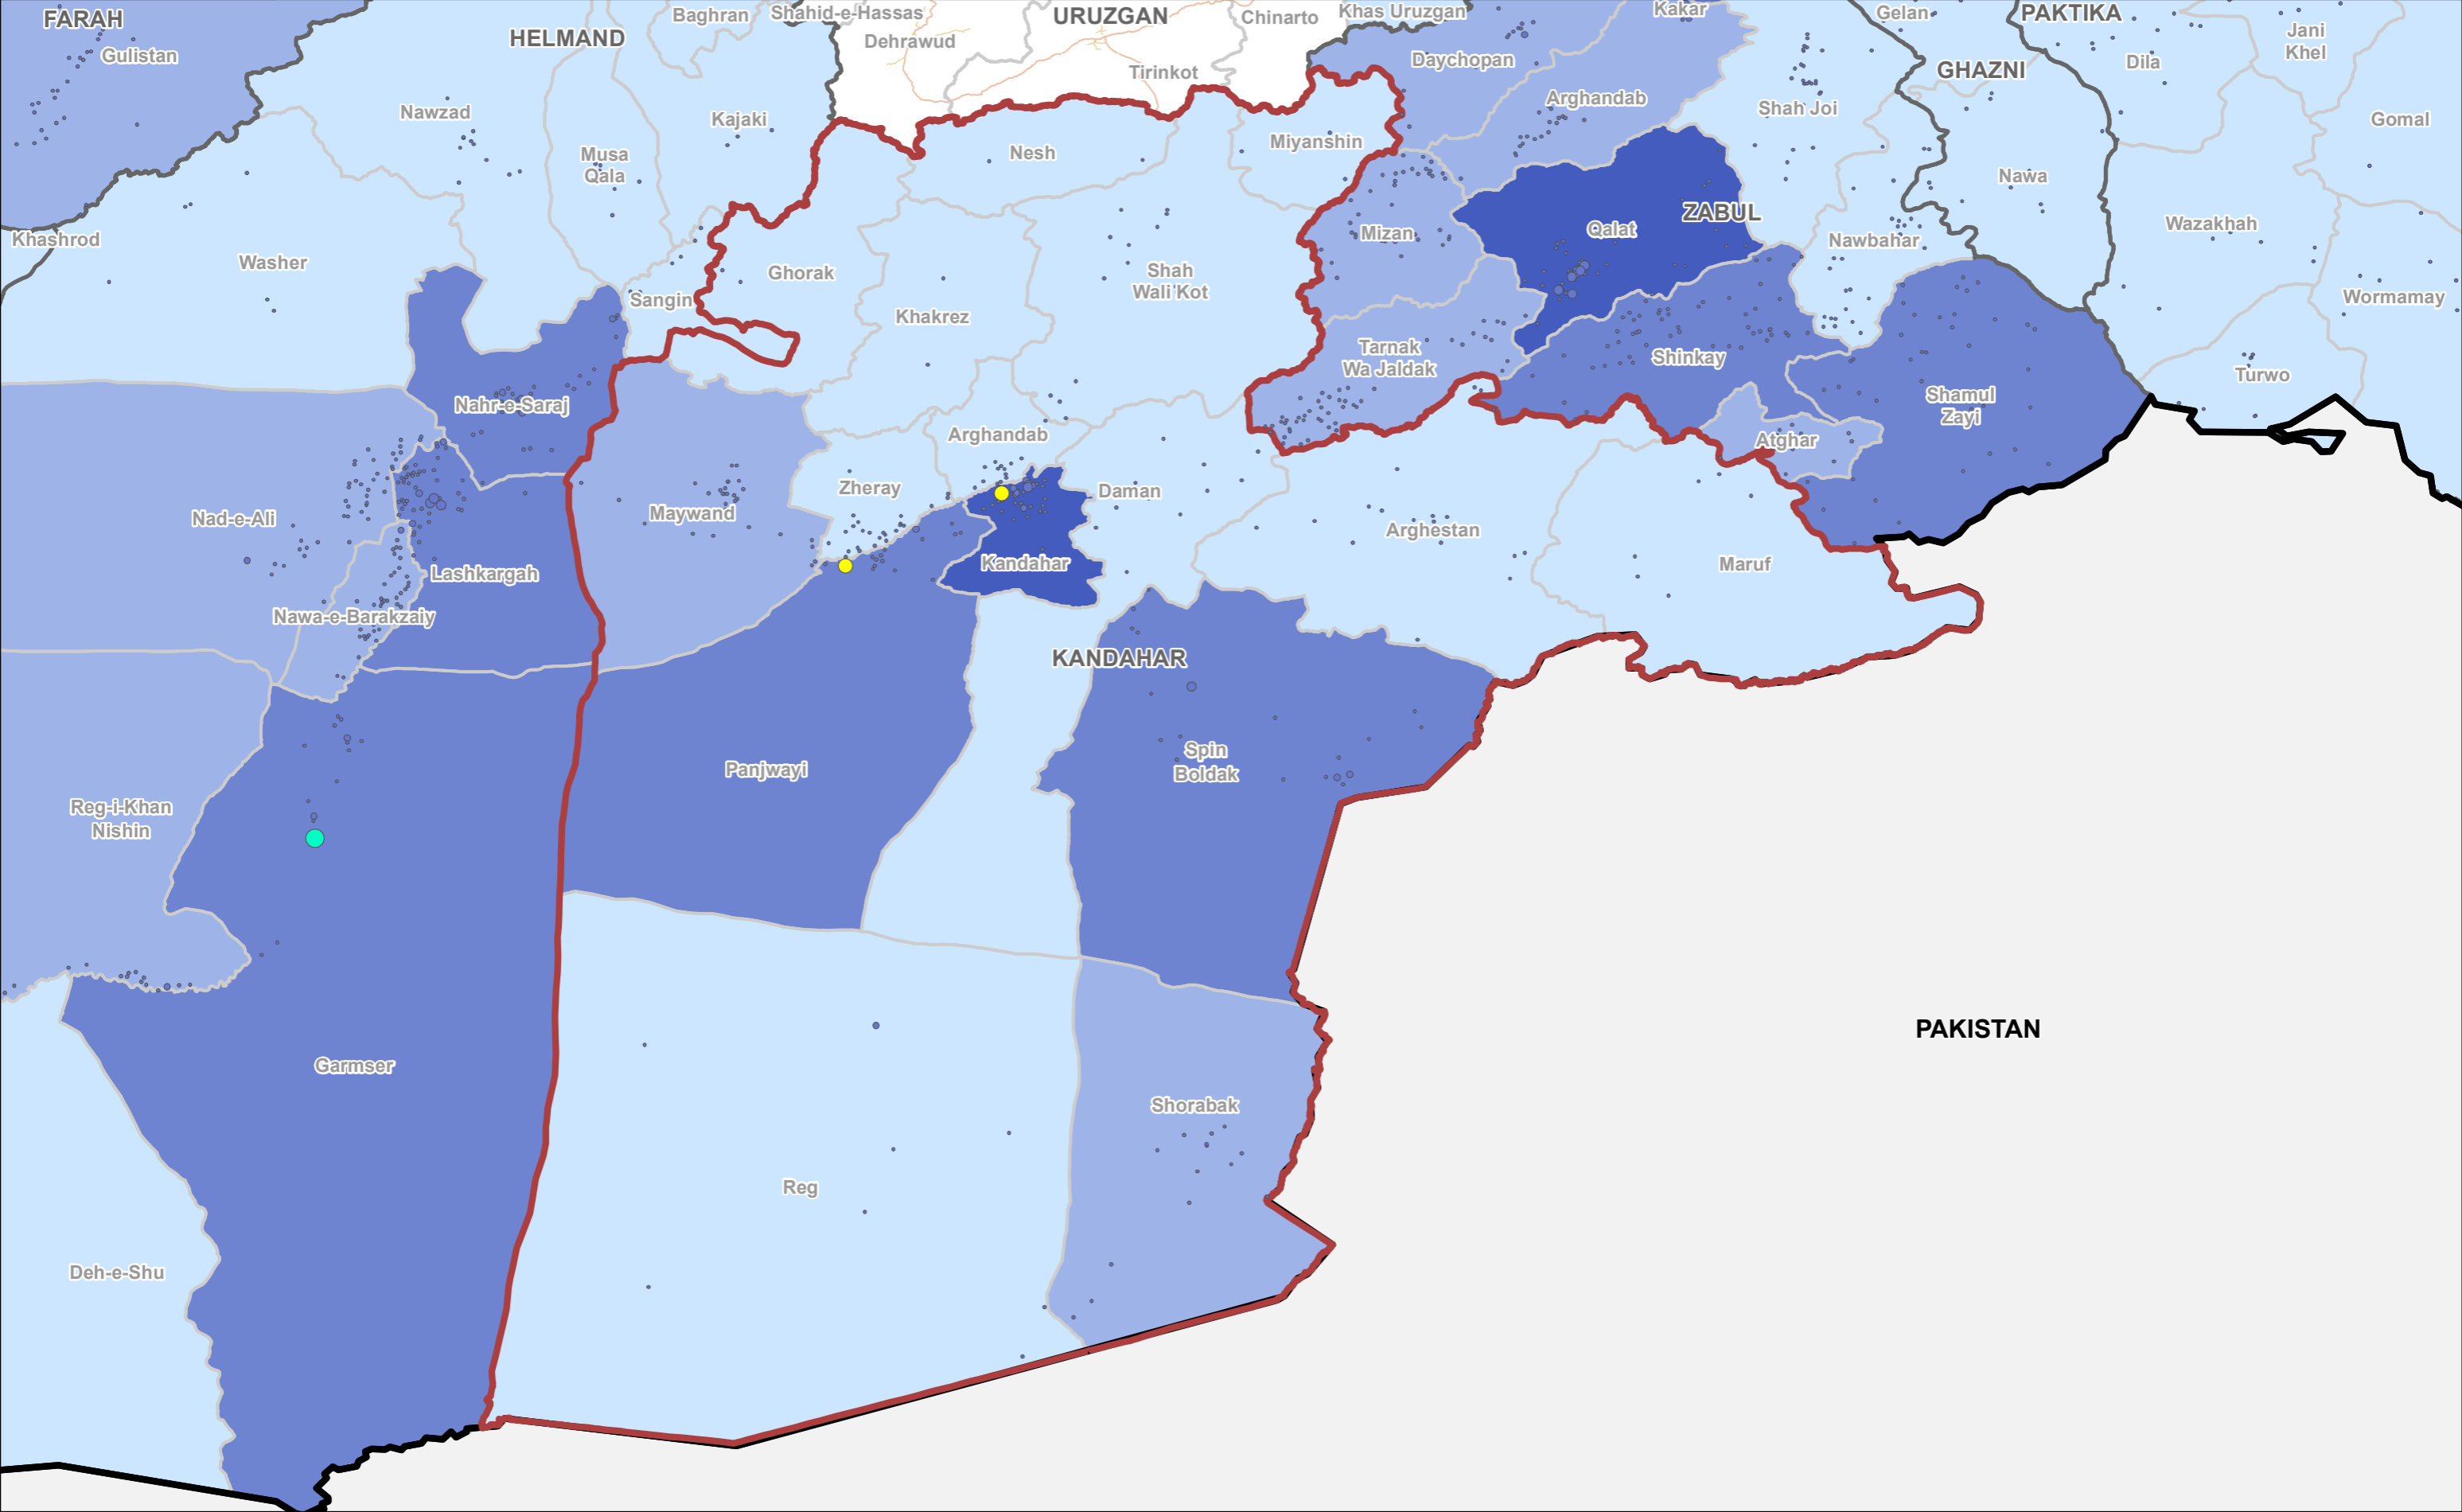

PAKISTAN

Co-funded by the European Union

Countries
 Province
 Province of Interest
 District
 Not Accessible

Countries
 Province
 Province of Interest
 District
 Not Accessible

Countries
 Province
 Province of Interest
 District
 Not Accessible

DTM AFGHANISTAN
 Baseline Mobility Assessment | District Level
 | Out-Migrants | June 2019
 Province: Kandahar

Source Data : IOM, AGCHO, AIMS, CSO, OSM | Date production: 09 Oct 2019
 Disclaimer : This map is for illustration purposes only. Names and boundaries on this map do not imply official endorsement or acceptance by IOM.
<https://afghanistan.iom.int/> - email : iomkabuldtmallusers@iom.int