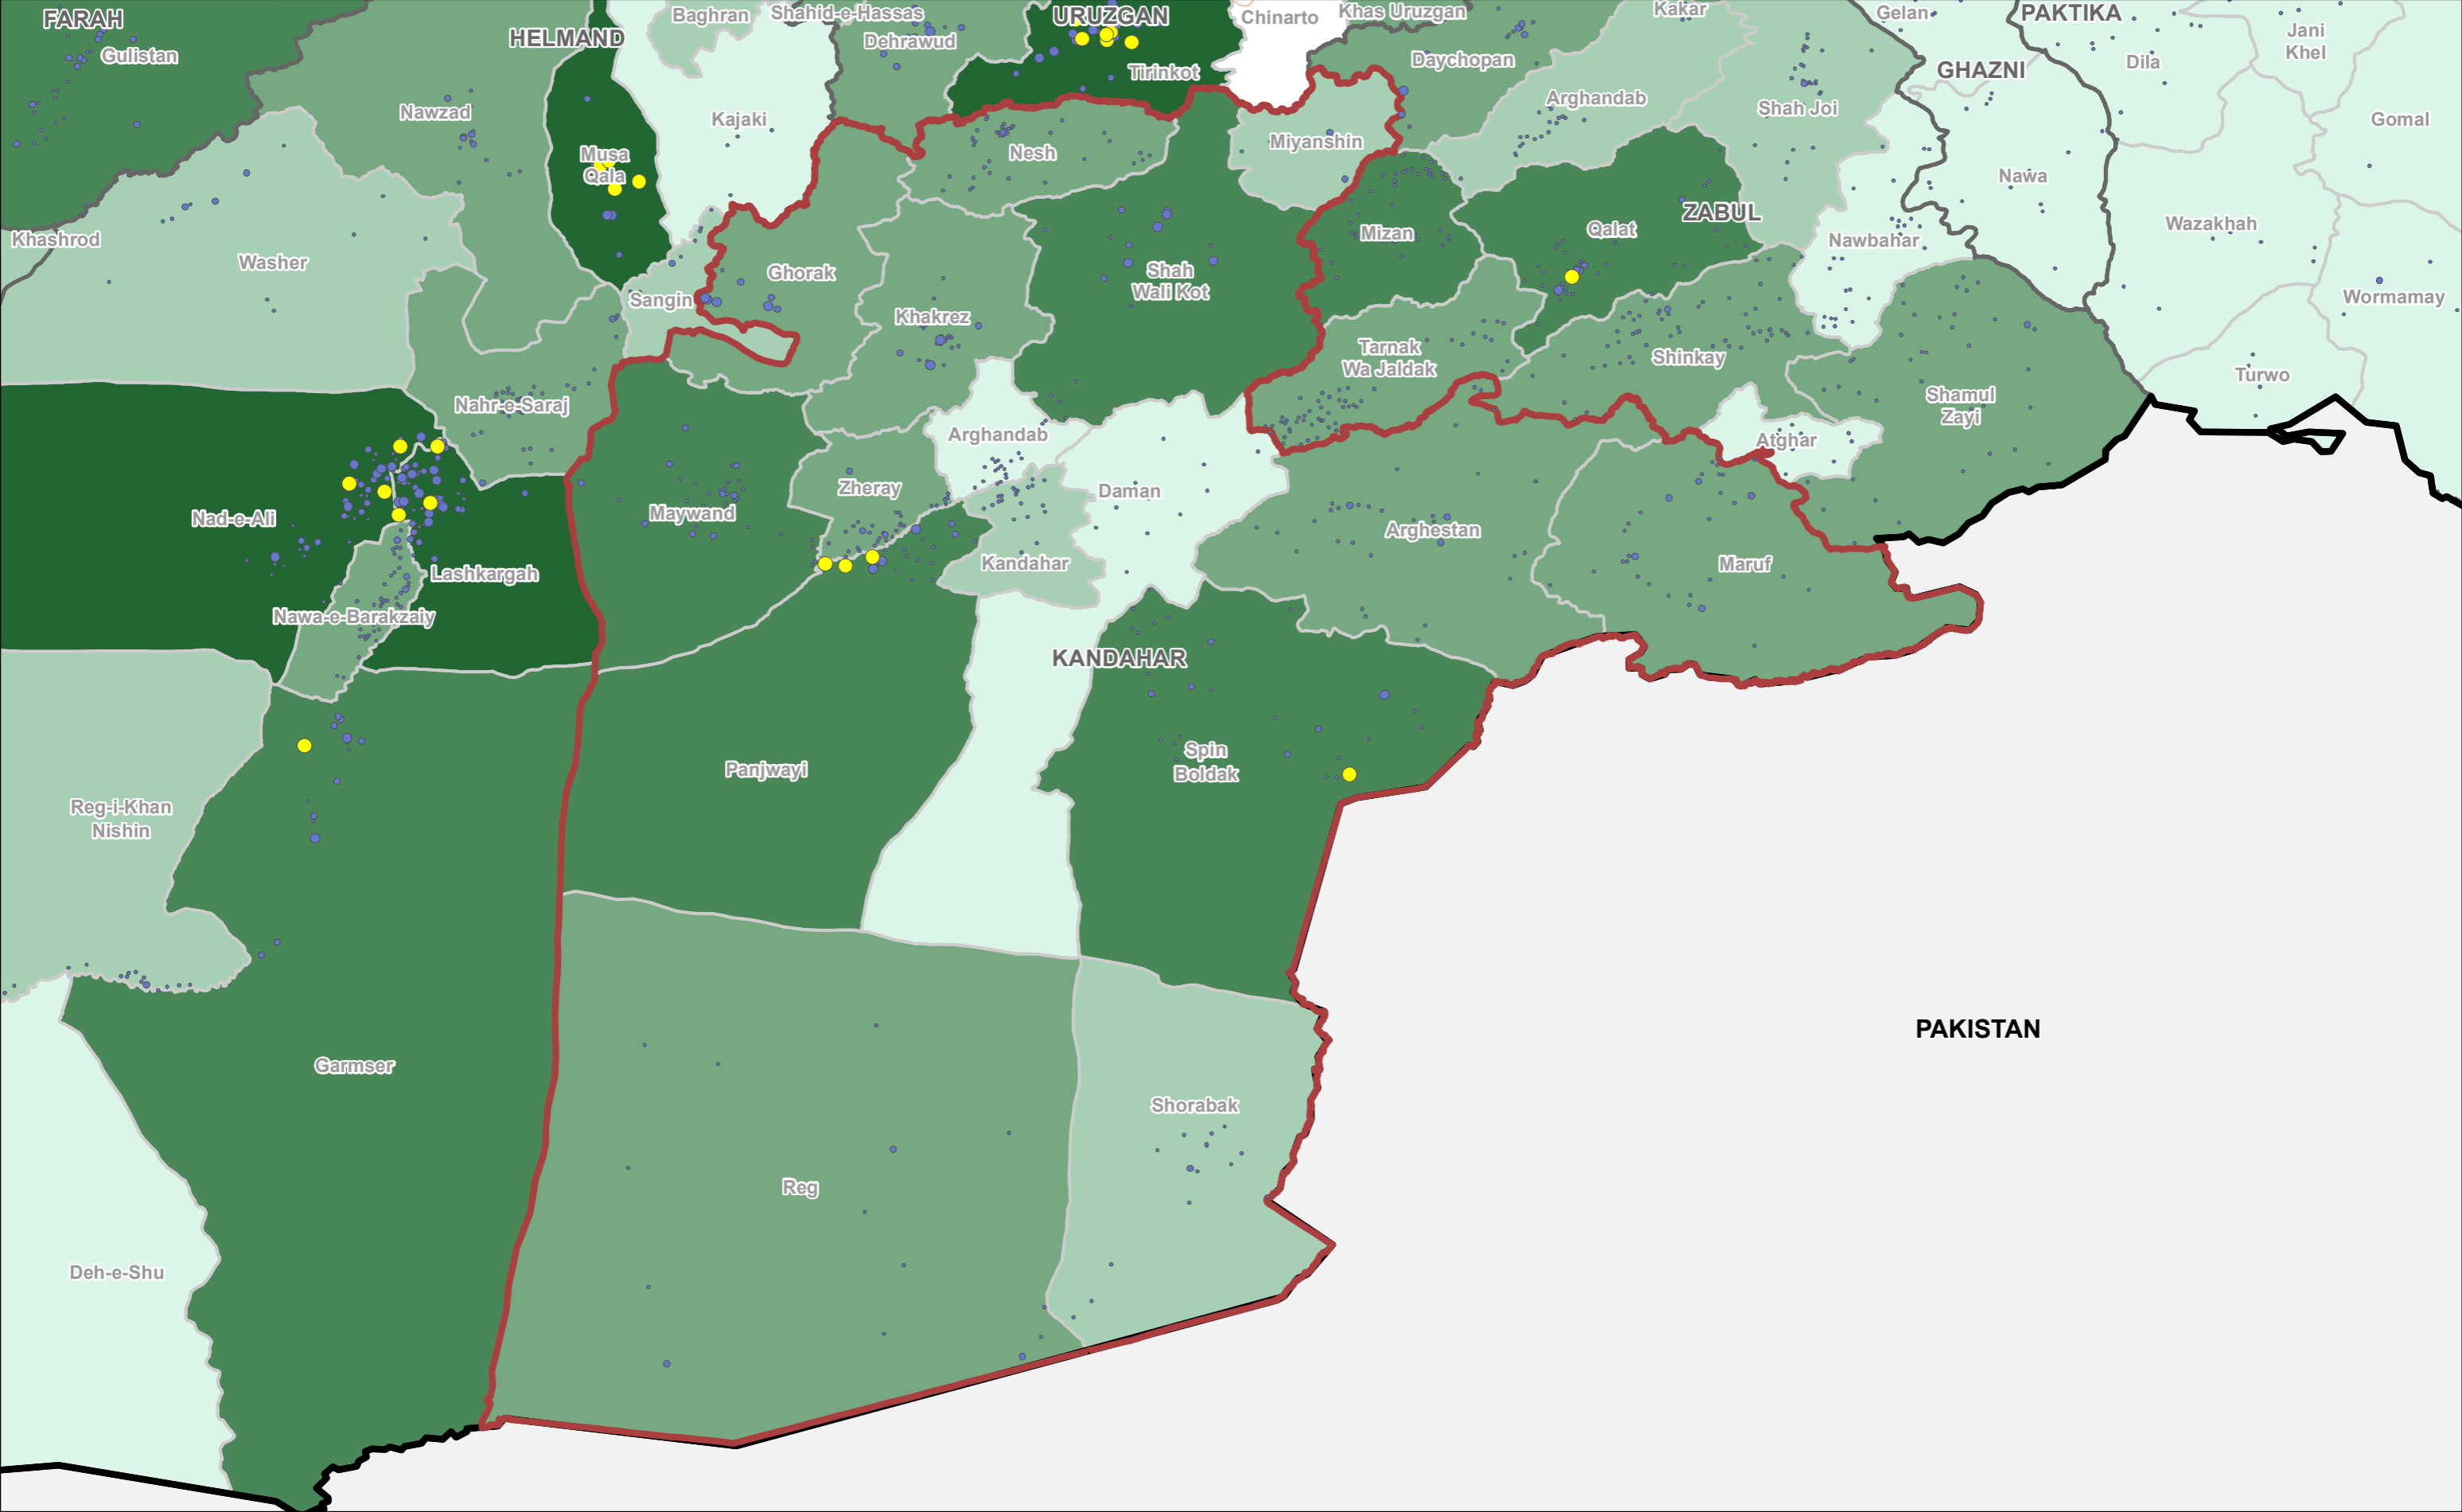

PAKISTAN

Co-funded by the European Union

Countries
 Province
 Province of Interest
 District
 Not Accessible

Countries
 Province
 Province of Interest
 District
 Not Accessible

Countries
 Province
 Province of Interest
 District
 Not Accessible

DTM AFGHANISTAN
 Baseline Mobility Assessment | District Level
 | Out-Migrants | June 2019
 Province: Kandahar

Source Data : IOM, AGCHO, AIMS, CSO, OSM | Date production: 09 Oct 2019
 Disclaimer : This map is for illustration purposes only. Names and boundaries on this map do not imply official endorsement or acceptance by IOM.
<https://afghanistan.iom.int/> - email : iomkabuldtmallusers@iom.int