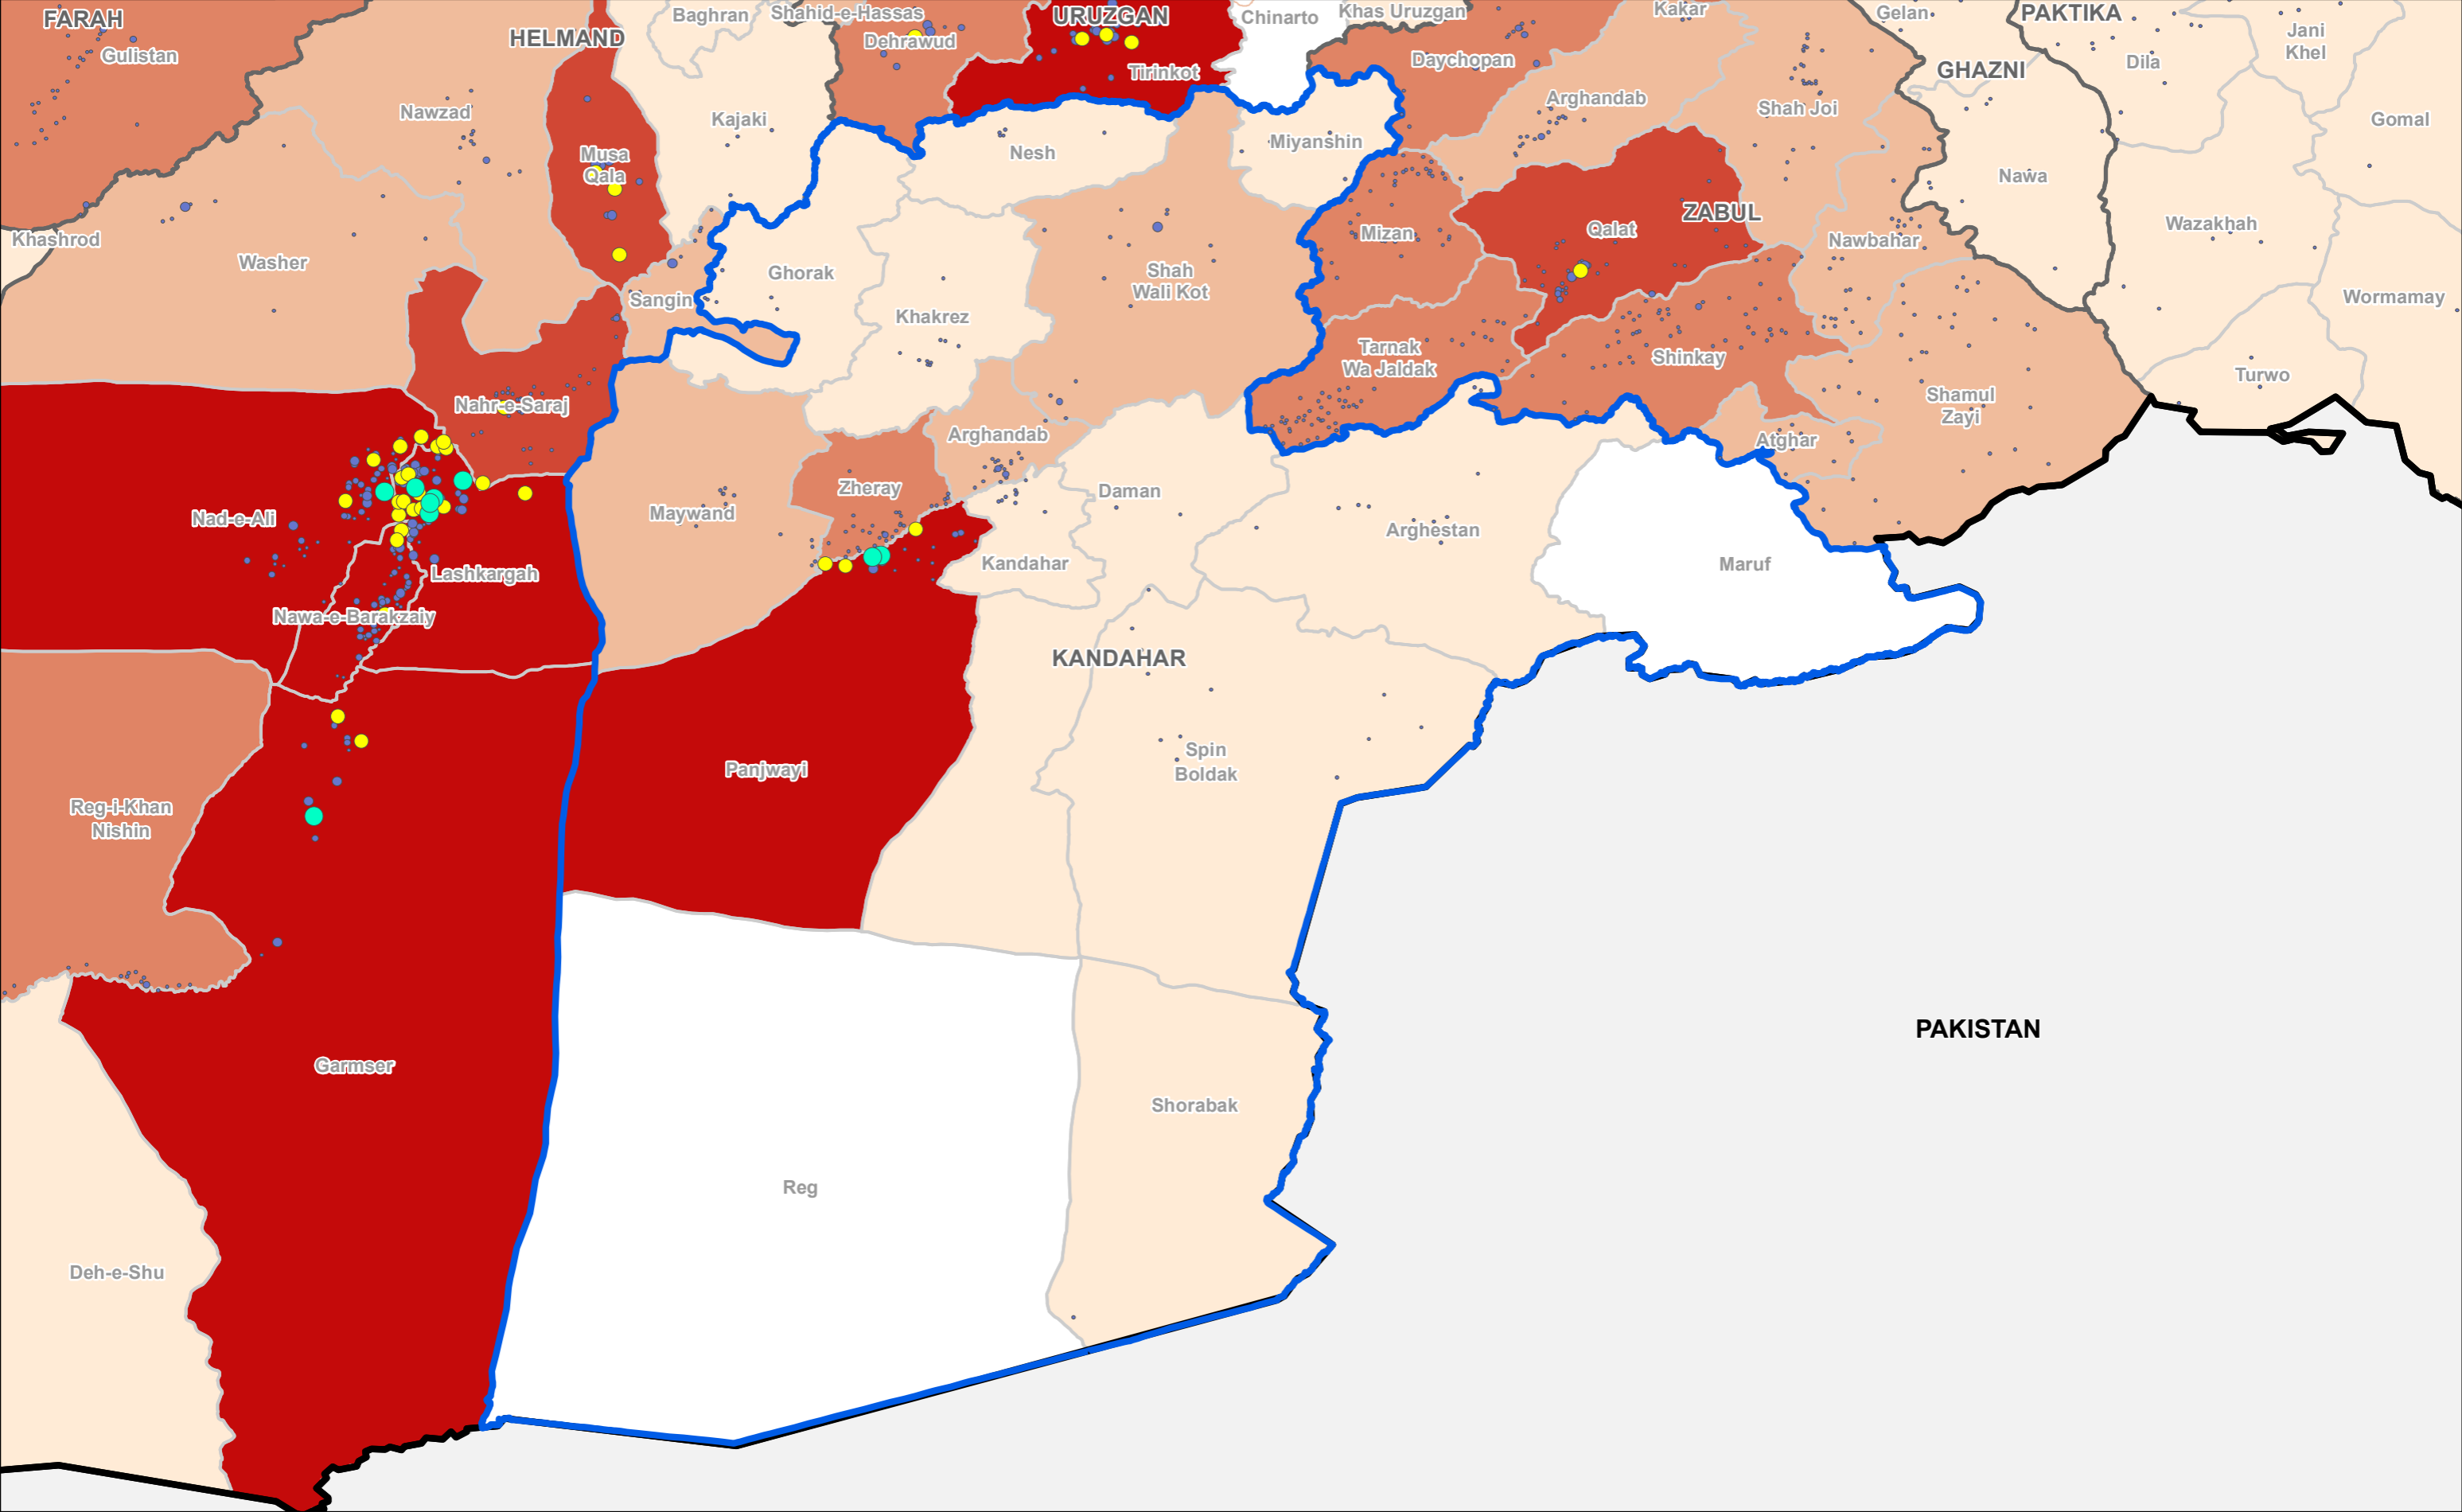

PAKISTAN

Co-funded by the European Union

Countries
 Province
 Province of Interest
 District
 Not Accessible

Countries
 Province
 Province of Interest
 District
 Not Accessible

Countries
 Province
 Province of Interest
 District
 Not Accessible

DTM AFGHANISTAN
 Baseline Mobility Assessment | District Level
 | Out-Migrants | June 2019
 Province: Kandahar

Source Data : IOM, AGCHO, AIMS, CSO, OSM | Date production: 09 Oct 2019
 Disclaimer : This map is for illustration purposes only. Names and boundaries on this map do not imply official endorsement or acceptance by IOM.
<https://afghanistan.iom.int/> - email : iomkabuldtmallusers@iom.int