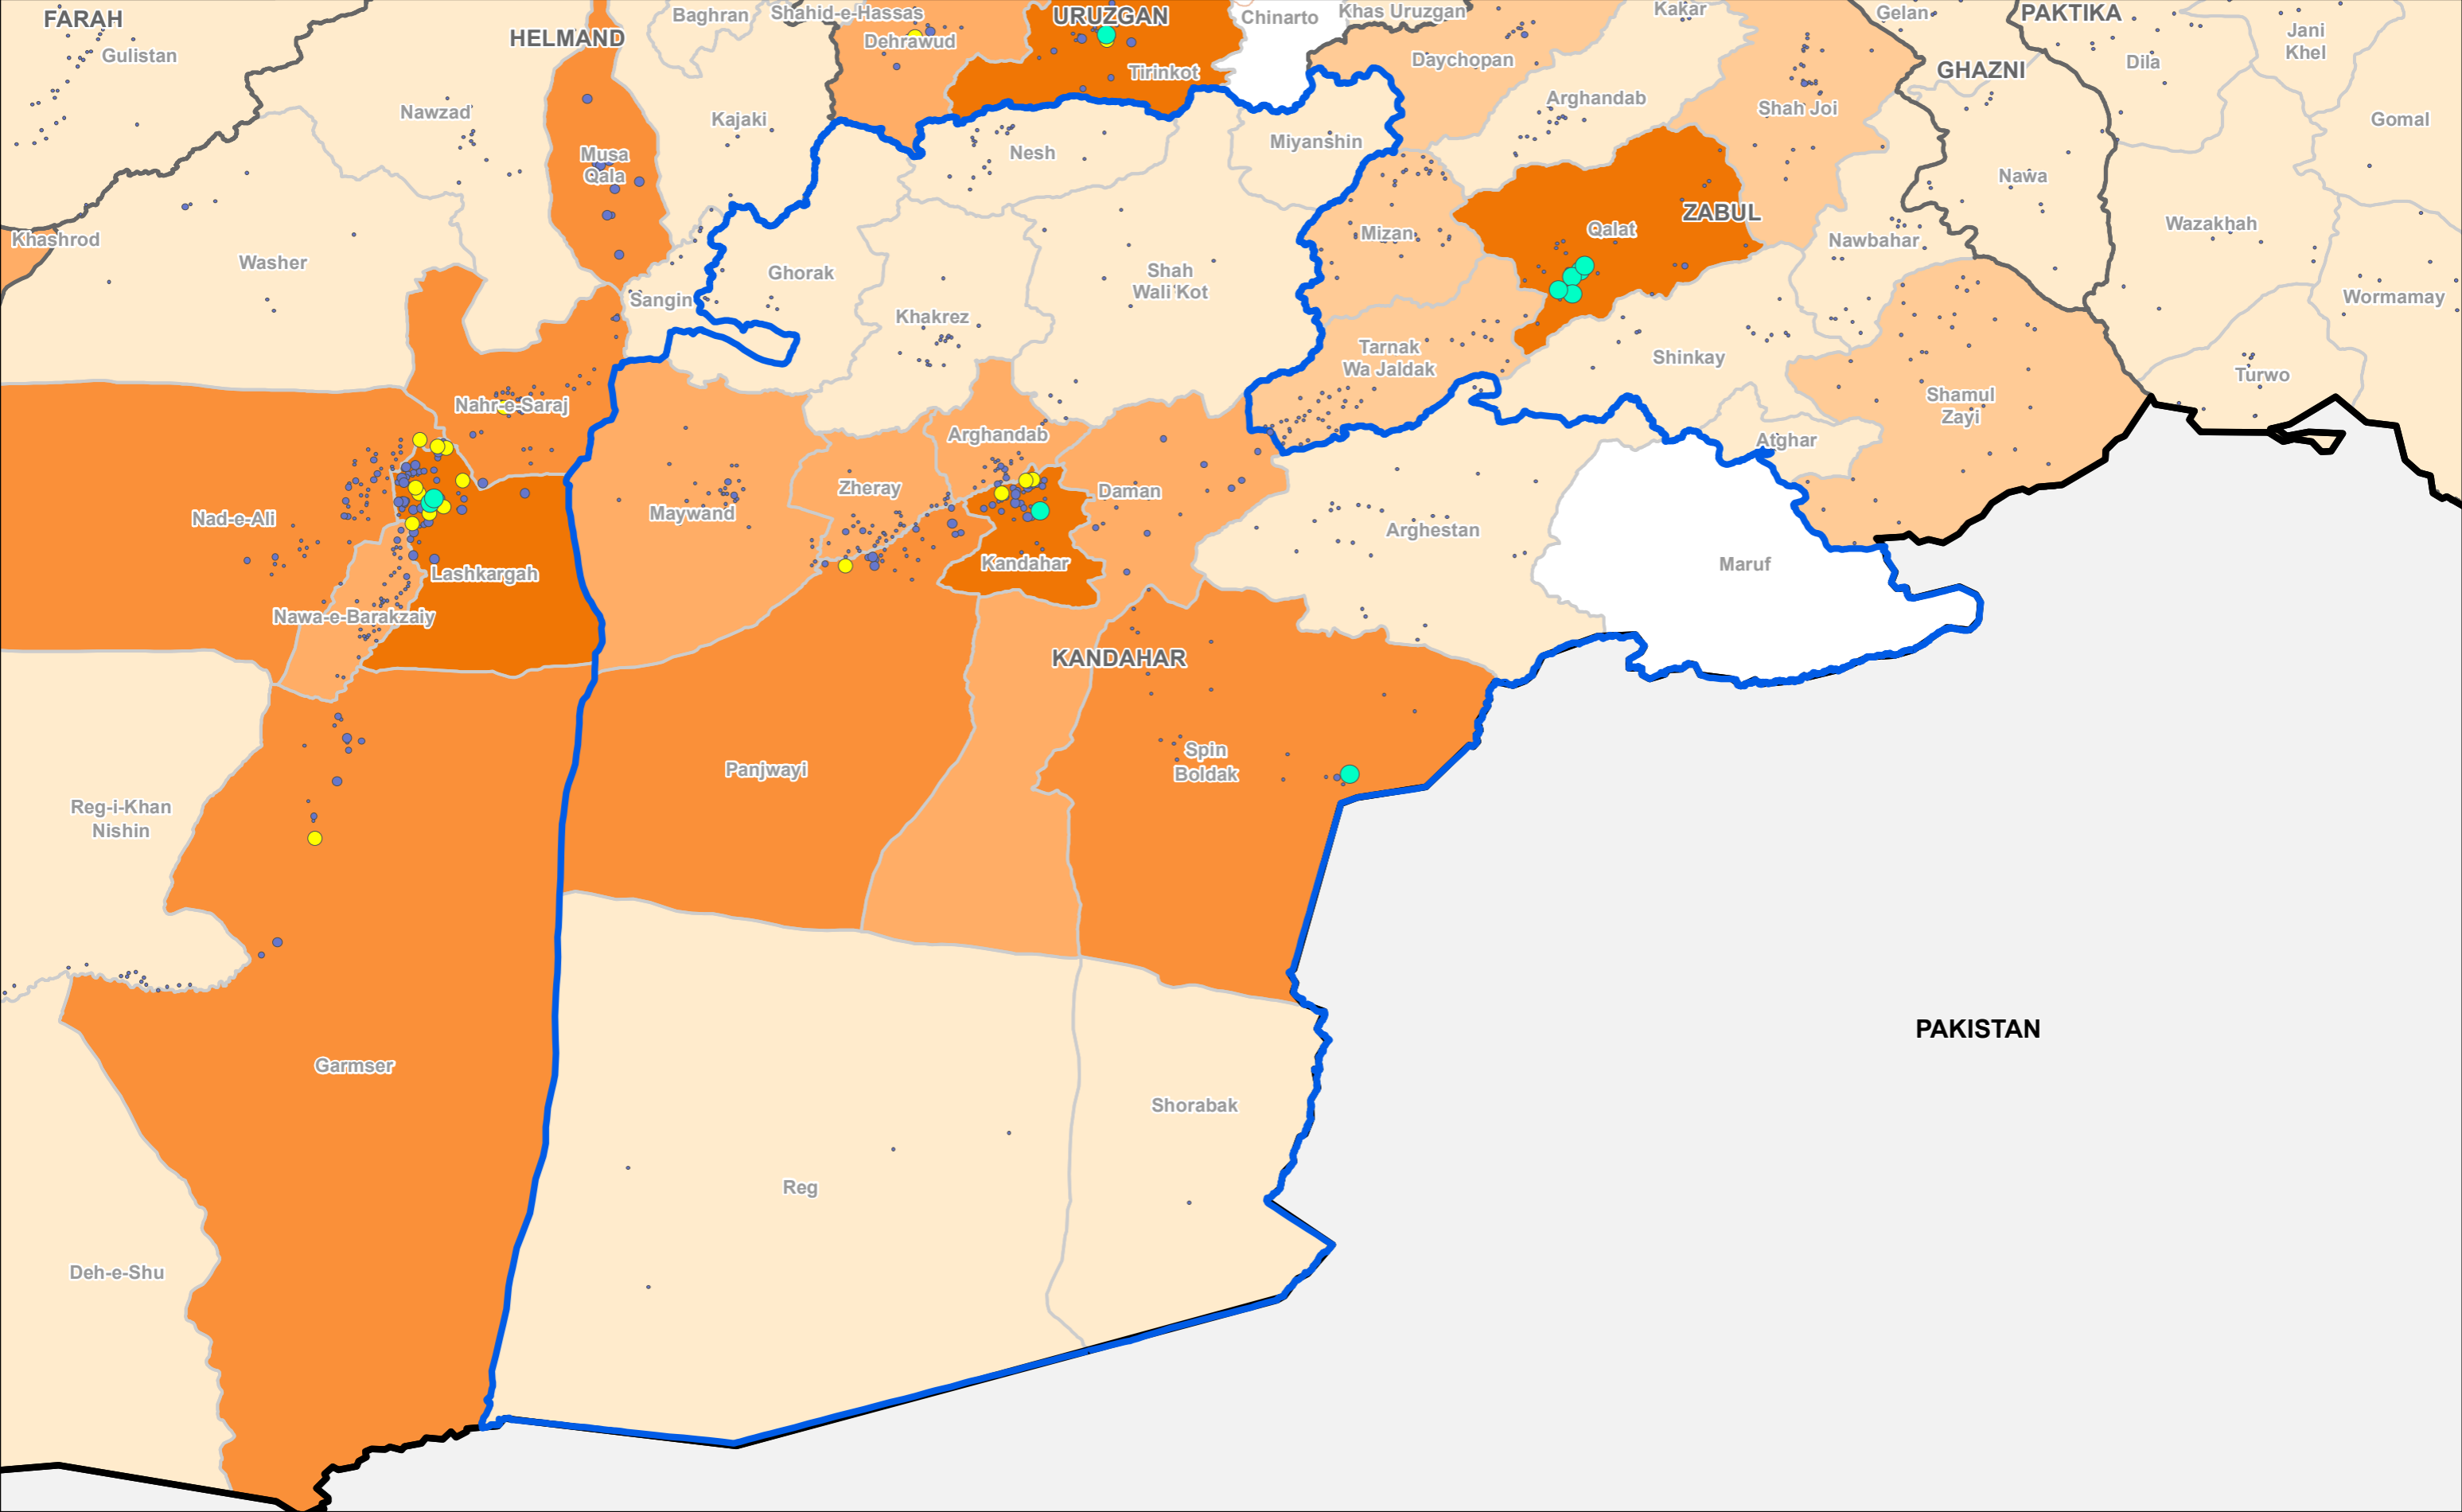

PAKISTAN

Co-funded by the European Union

Countries
 Province
 Province of Interest
 District
 Not Accessible

Countries
 Province
 Province of Interest
 District
 Not Accessible

Countries
 Province
 Province of Interest
 District
 Not Accessible

DTM AFGHANISTAN
 Baseline Mobility Assessment | District Level
 | Out-Migrants | June 2019
 Province: Kandahar

Source Data : IOM, AGCHO, AIMS, CSO, OSM | Date production: 09 Oct 2019
 Disclaimer : This map is for illustration purposes only. Names and boundaries on this map do not imply official endorsement or acceptance by IOM.
<https://afghanistan.iom.int/> - email : iomkabuldtmallusers@iom.int