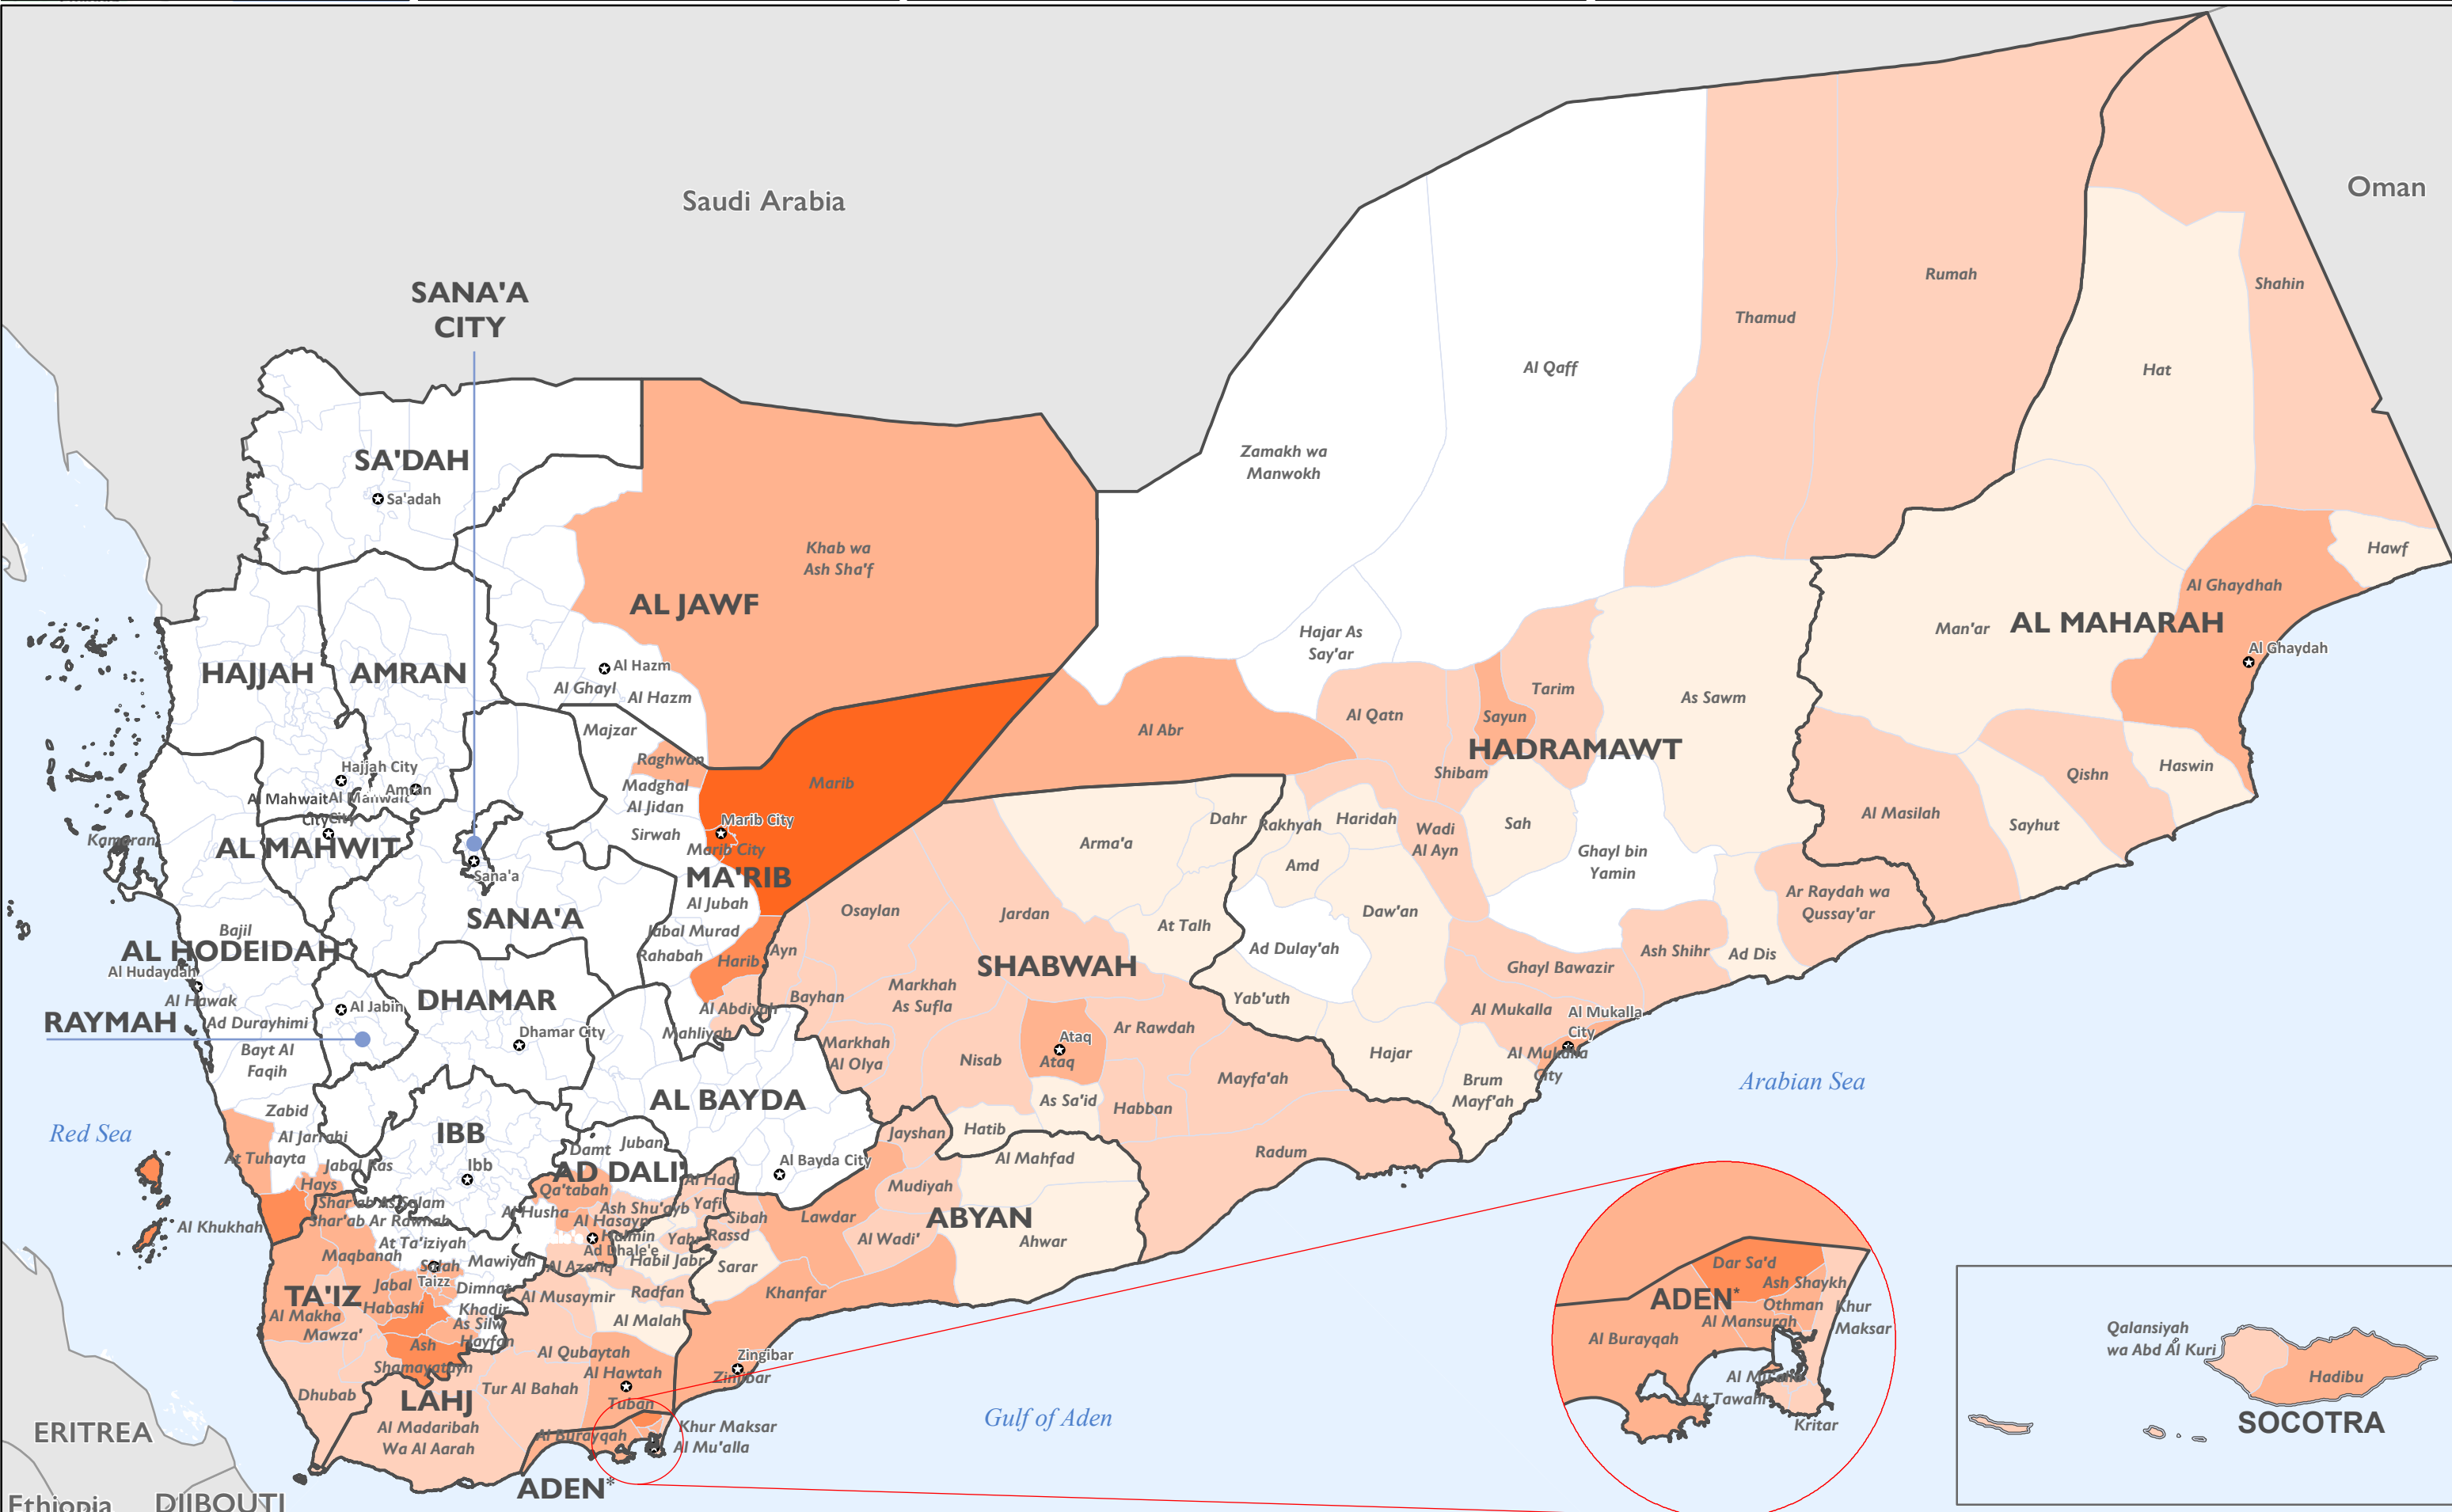

Legend		IDP individuals by District
	Gov Center	1 - 599
	District Border	600 - 5999
	Gov.Border	6,000 - 29,999
		30,000 - 99,999
		100,000 - 1,096,000

Disclaimer: This map is for illustration purposes only. Names and boundaries on this map do not imply official endorsement or acceptance by IOM.

Source Data : IOM Yemen DTM, CSO
Map Production Date : Dec 2022
www.iom.int | iomdtmyemengis@iom.int

* Findings for Aden Governorate are not supported by Yemen's Central Statistical Organization (CSO) and the Executive Unit for IDP Camps Management (ExU) for this round but will be further verified in the subsequent round of the Area Assessment in 2023. The ExU maintains that the current number of IDPs living in Aden stands at 145,857 individuals.