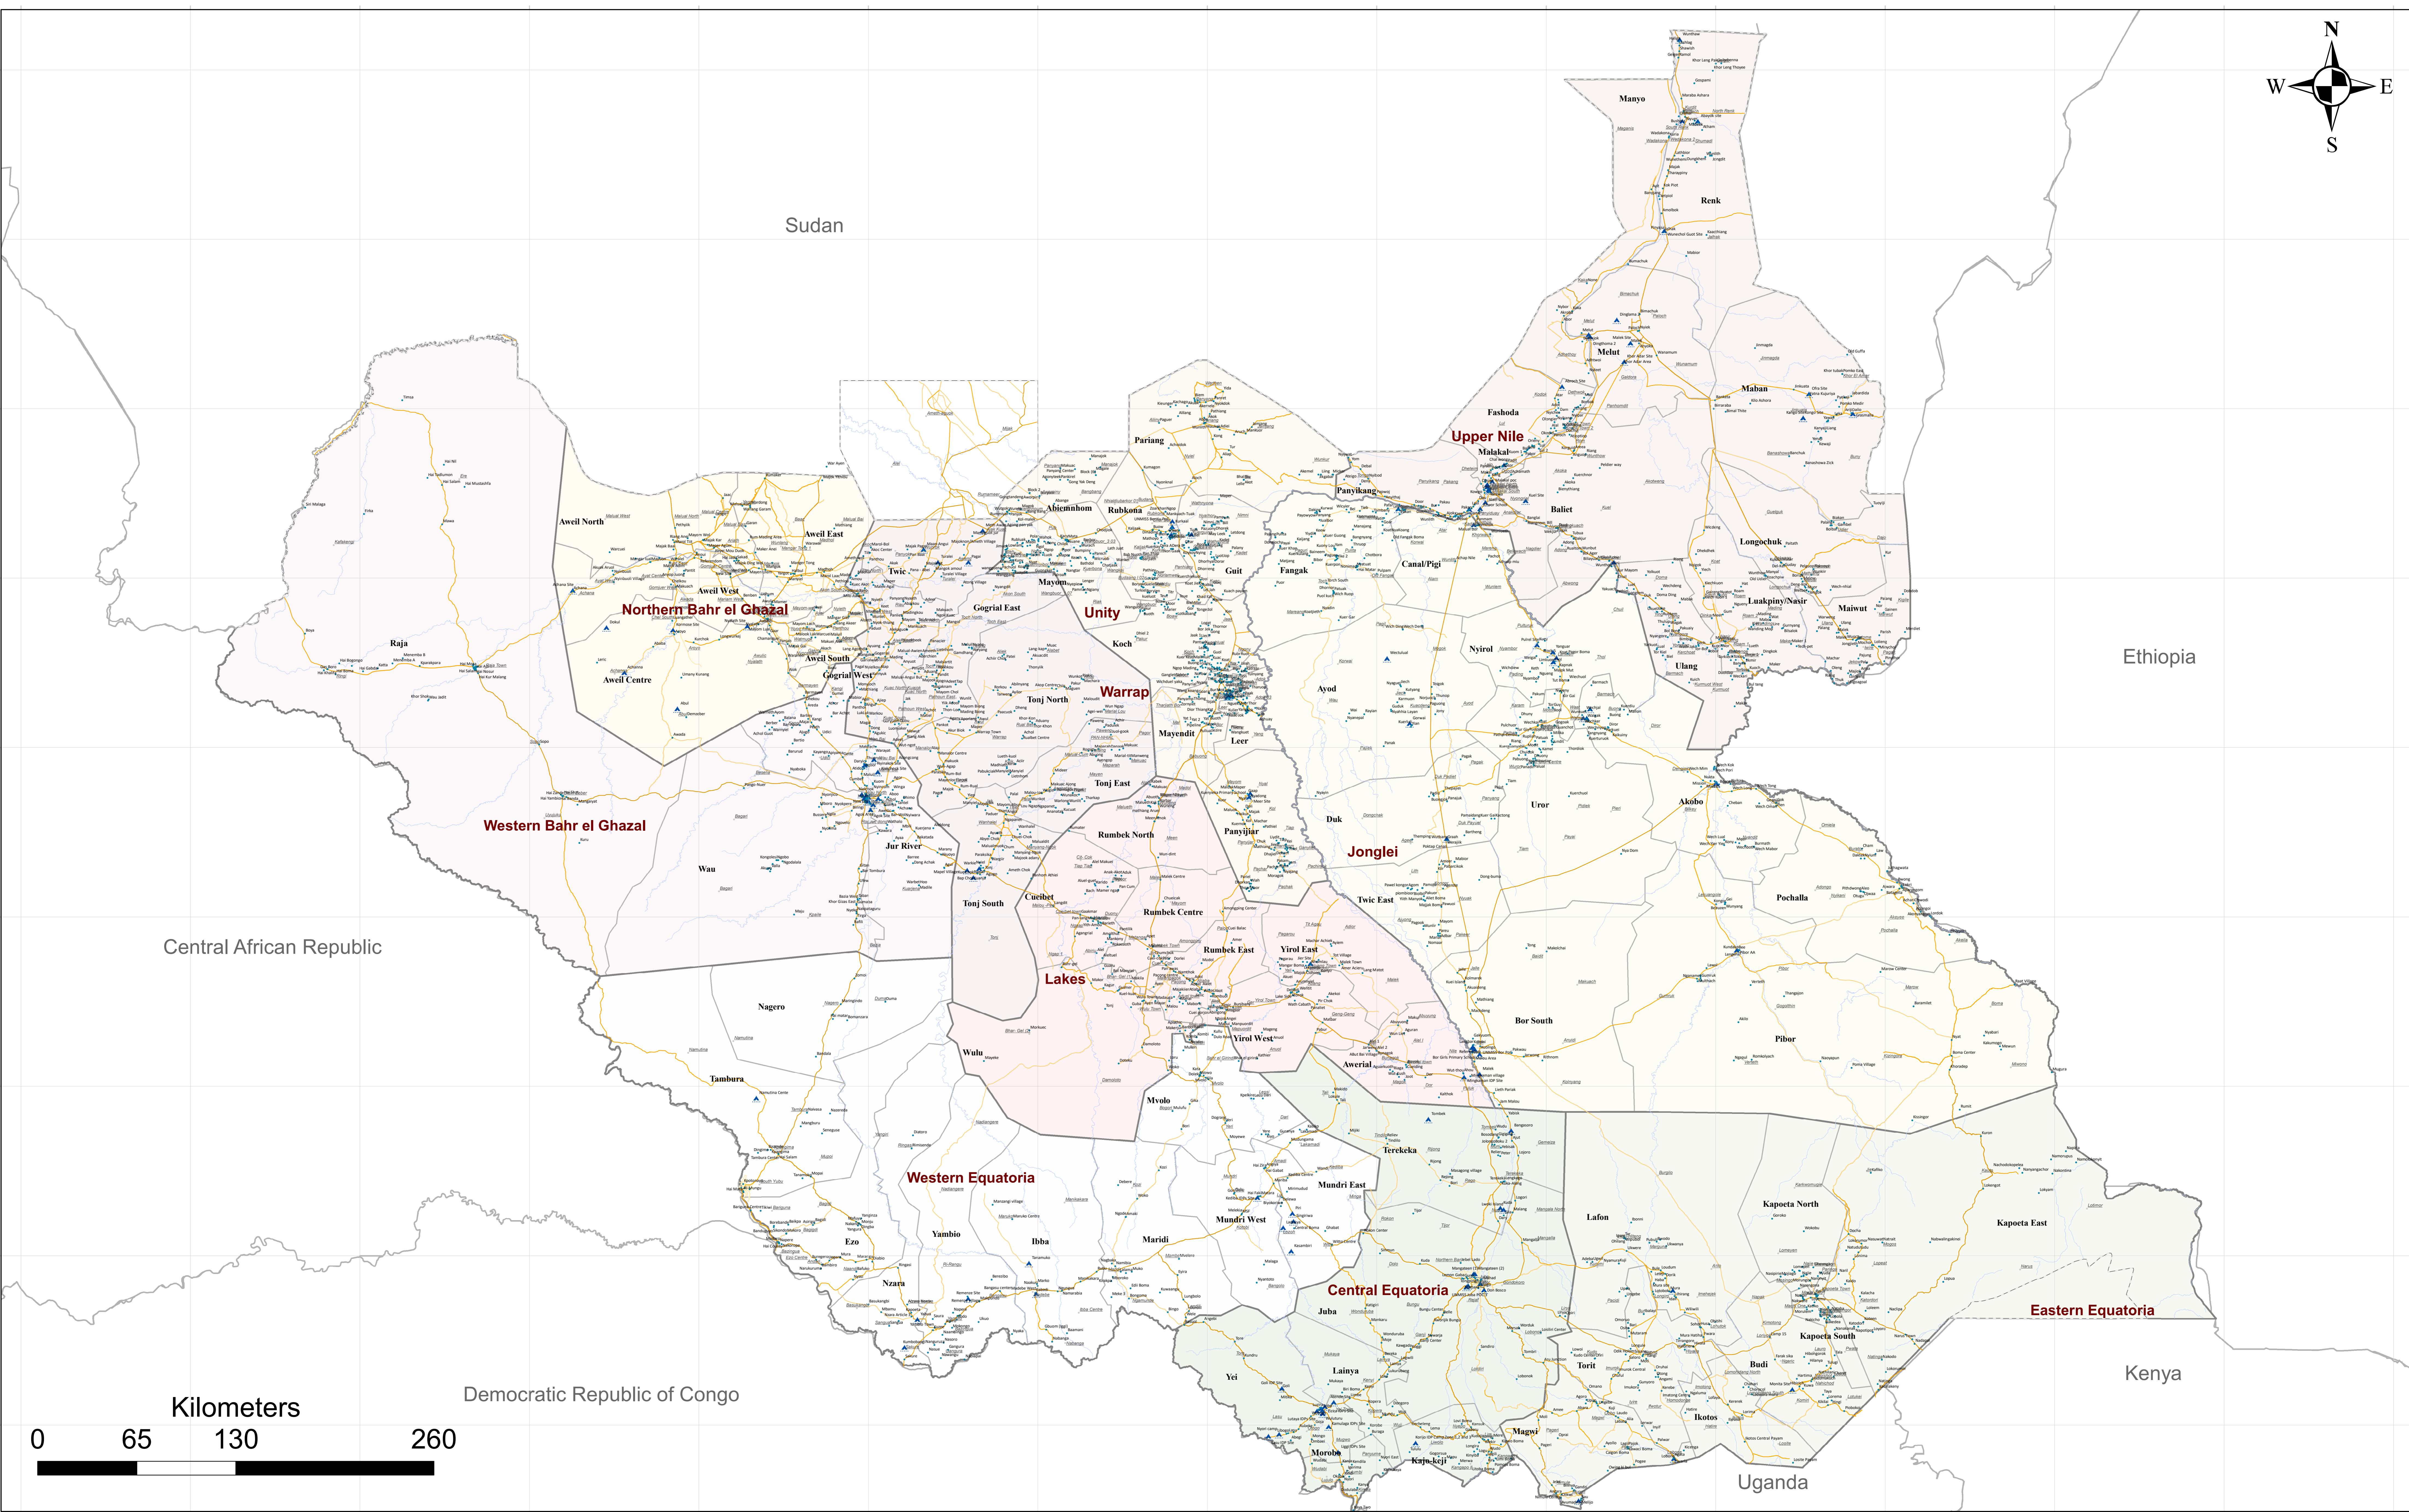

DTM
IOM DISPLACEMENT
TRACKING MATRIX
SOUTH SUDAN

Location type (Displacement site and Host community)

Displacement Tracking Matrix Mobility Tracking Round 9

State

County

Payam - Sub Area name

Village - Location name

Location Type

- ▲ Displacement site
- Host community

Rivers

Roads

- Primary
- Secondary
- Tertiary
- Local/Urban

Disclaimer: This map is for illustration purposes only. Names and boundaries on this map do not imply official endorsement or acceptance by IOM.

Central African Republic

Ethiopia

Democratic Republic of Congo

Kenya

Uganda