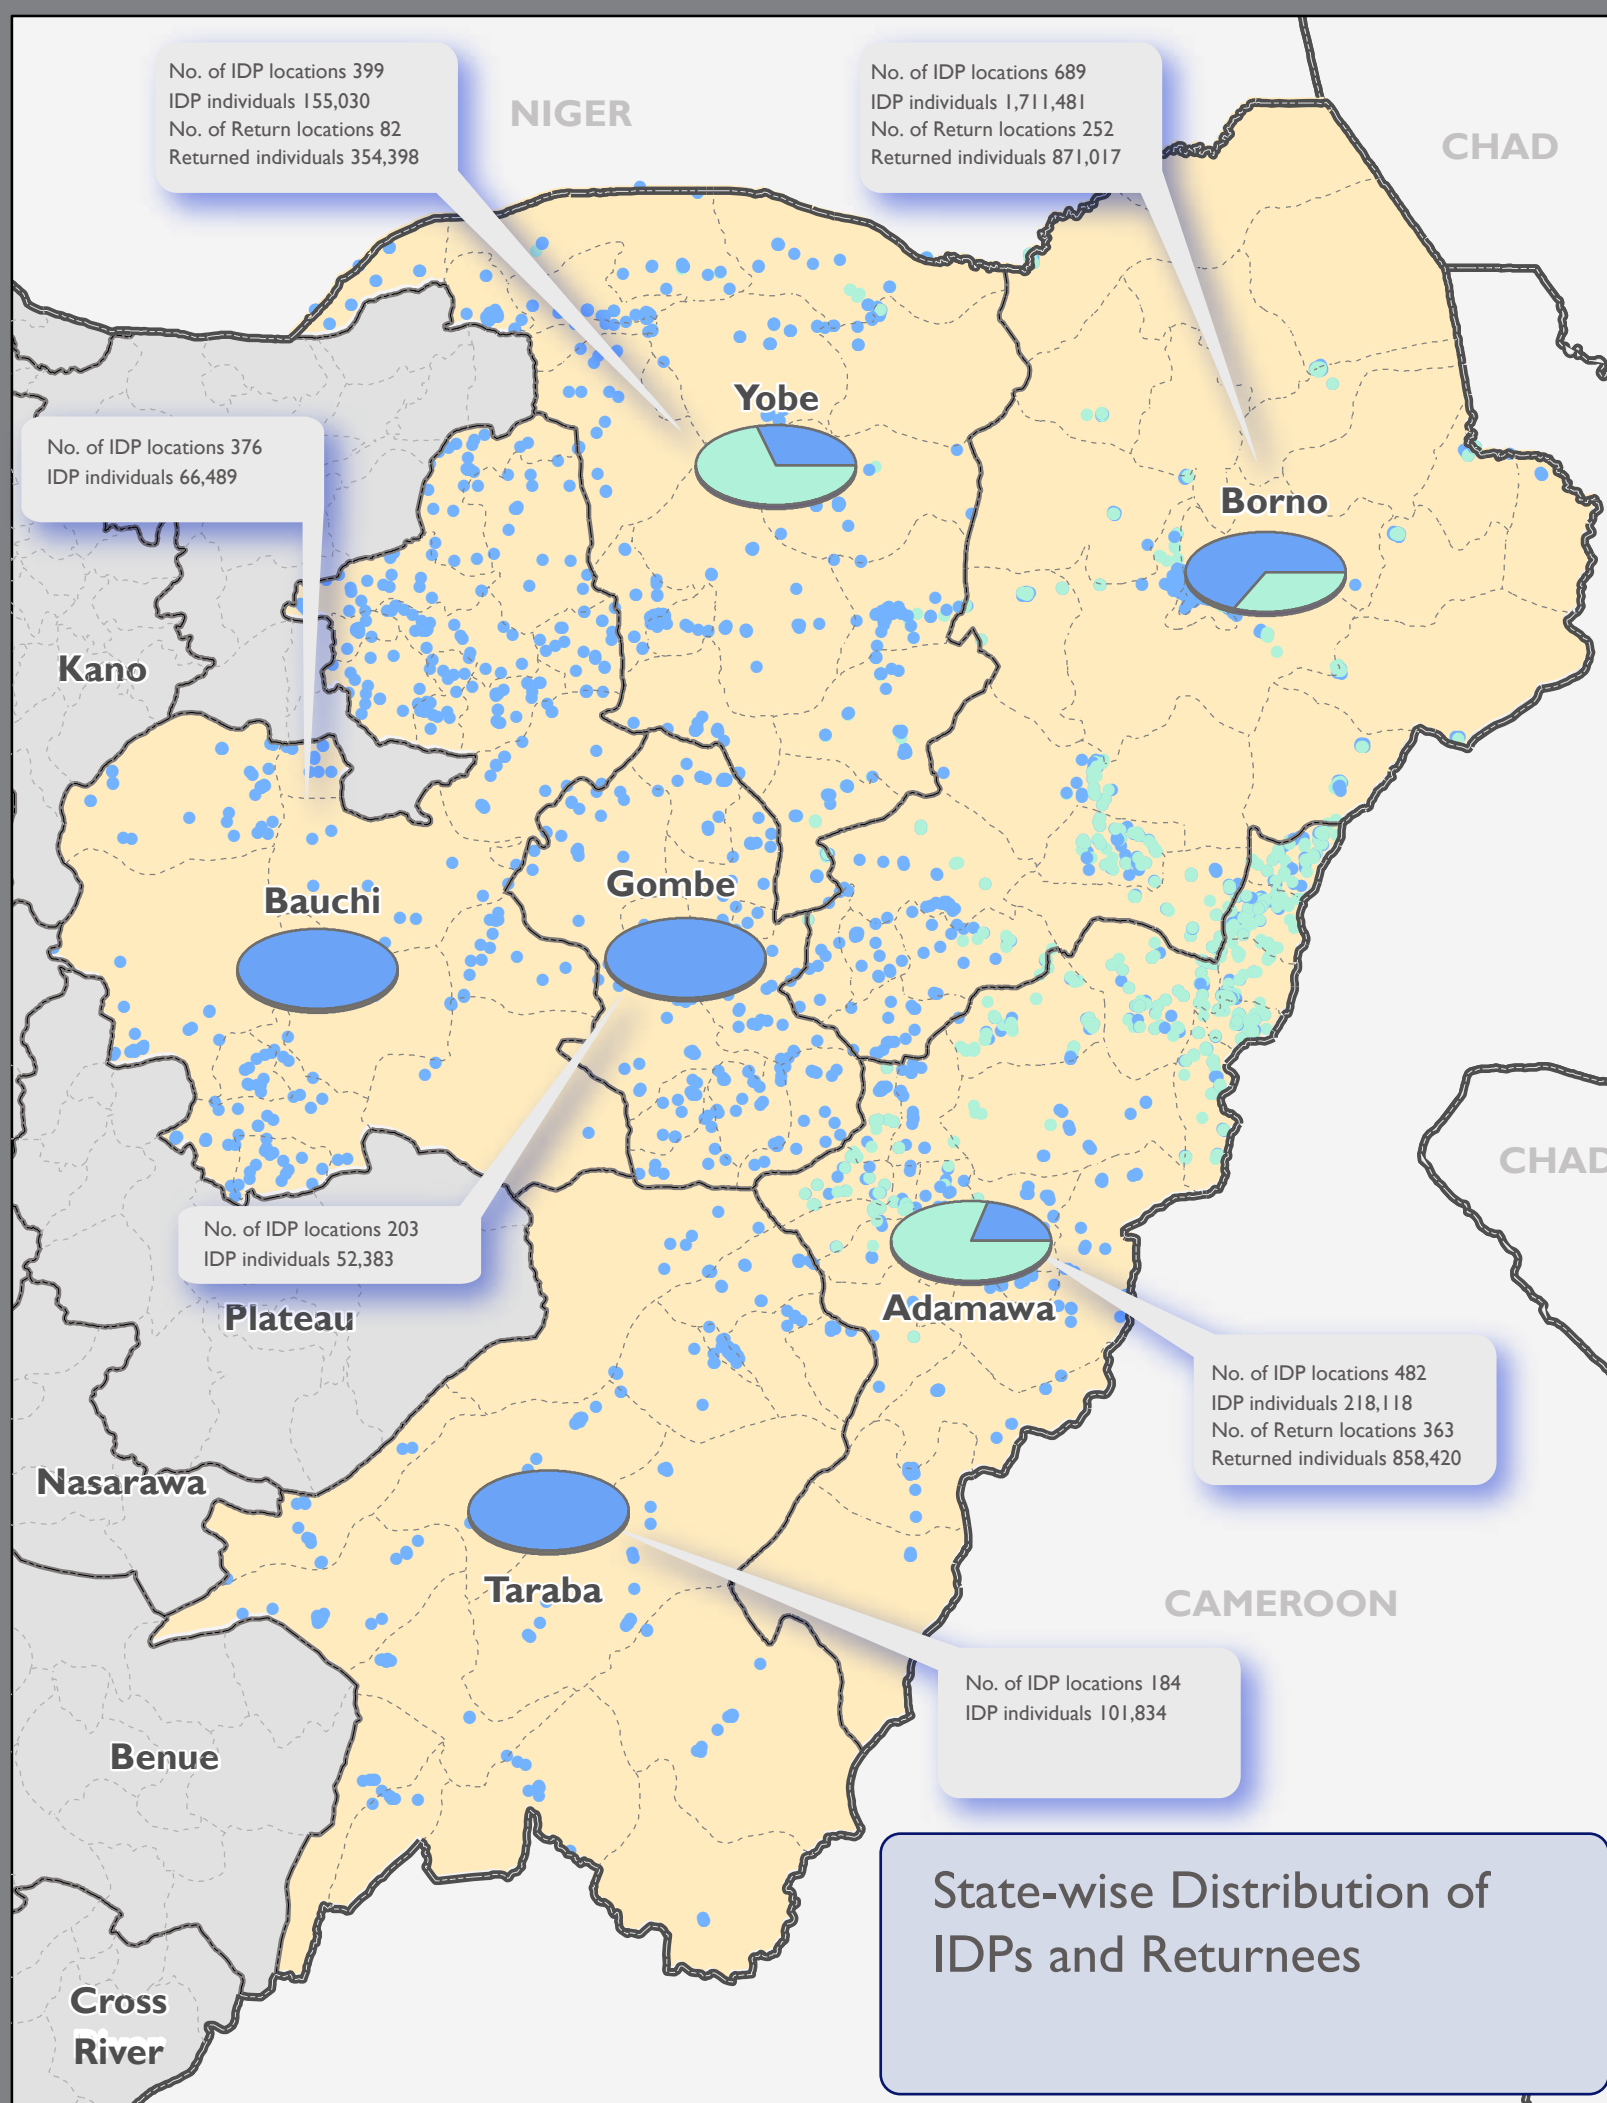

# Nigeria - North East

## Mobility Tracking IDP and Returnee Atlas (Round 46)

- LGA boundary
- State boundary
- Country boundary

### IDP and Returnee Locations

### Data source:

IDP data - IOM DTM Mobility Tracking, Round 46  
Boundaries - OCHA Common Operational Datasets

Disclaimer: This map is for illustration purpose only. The boundaries and names shown on this map do not imply official endorsement or acceptance by IOM.