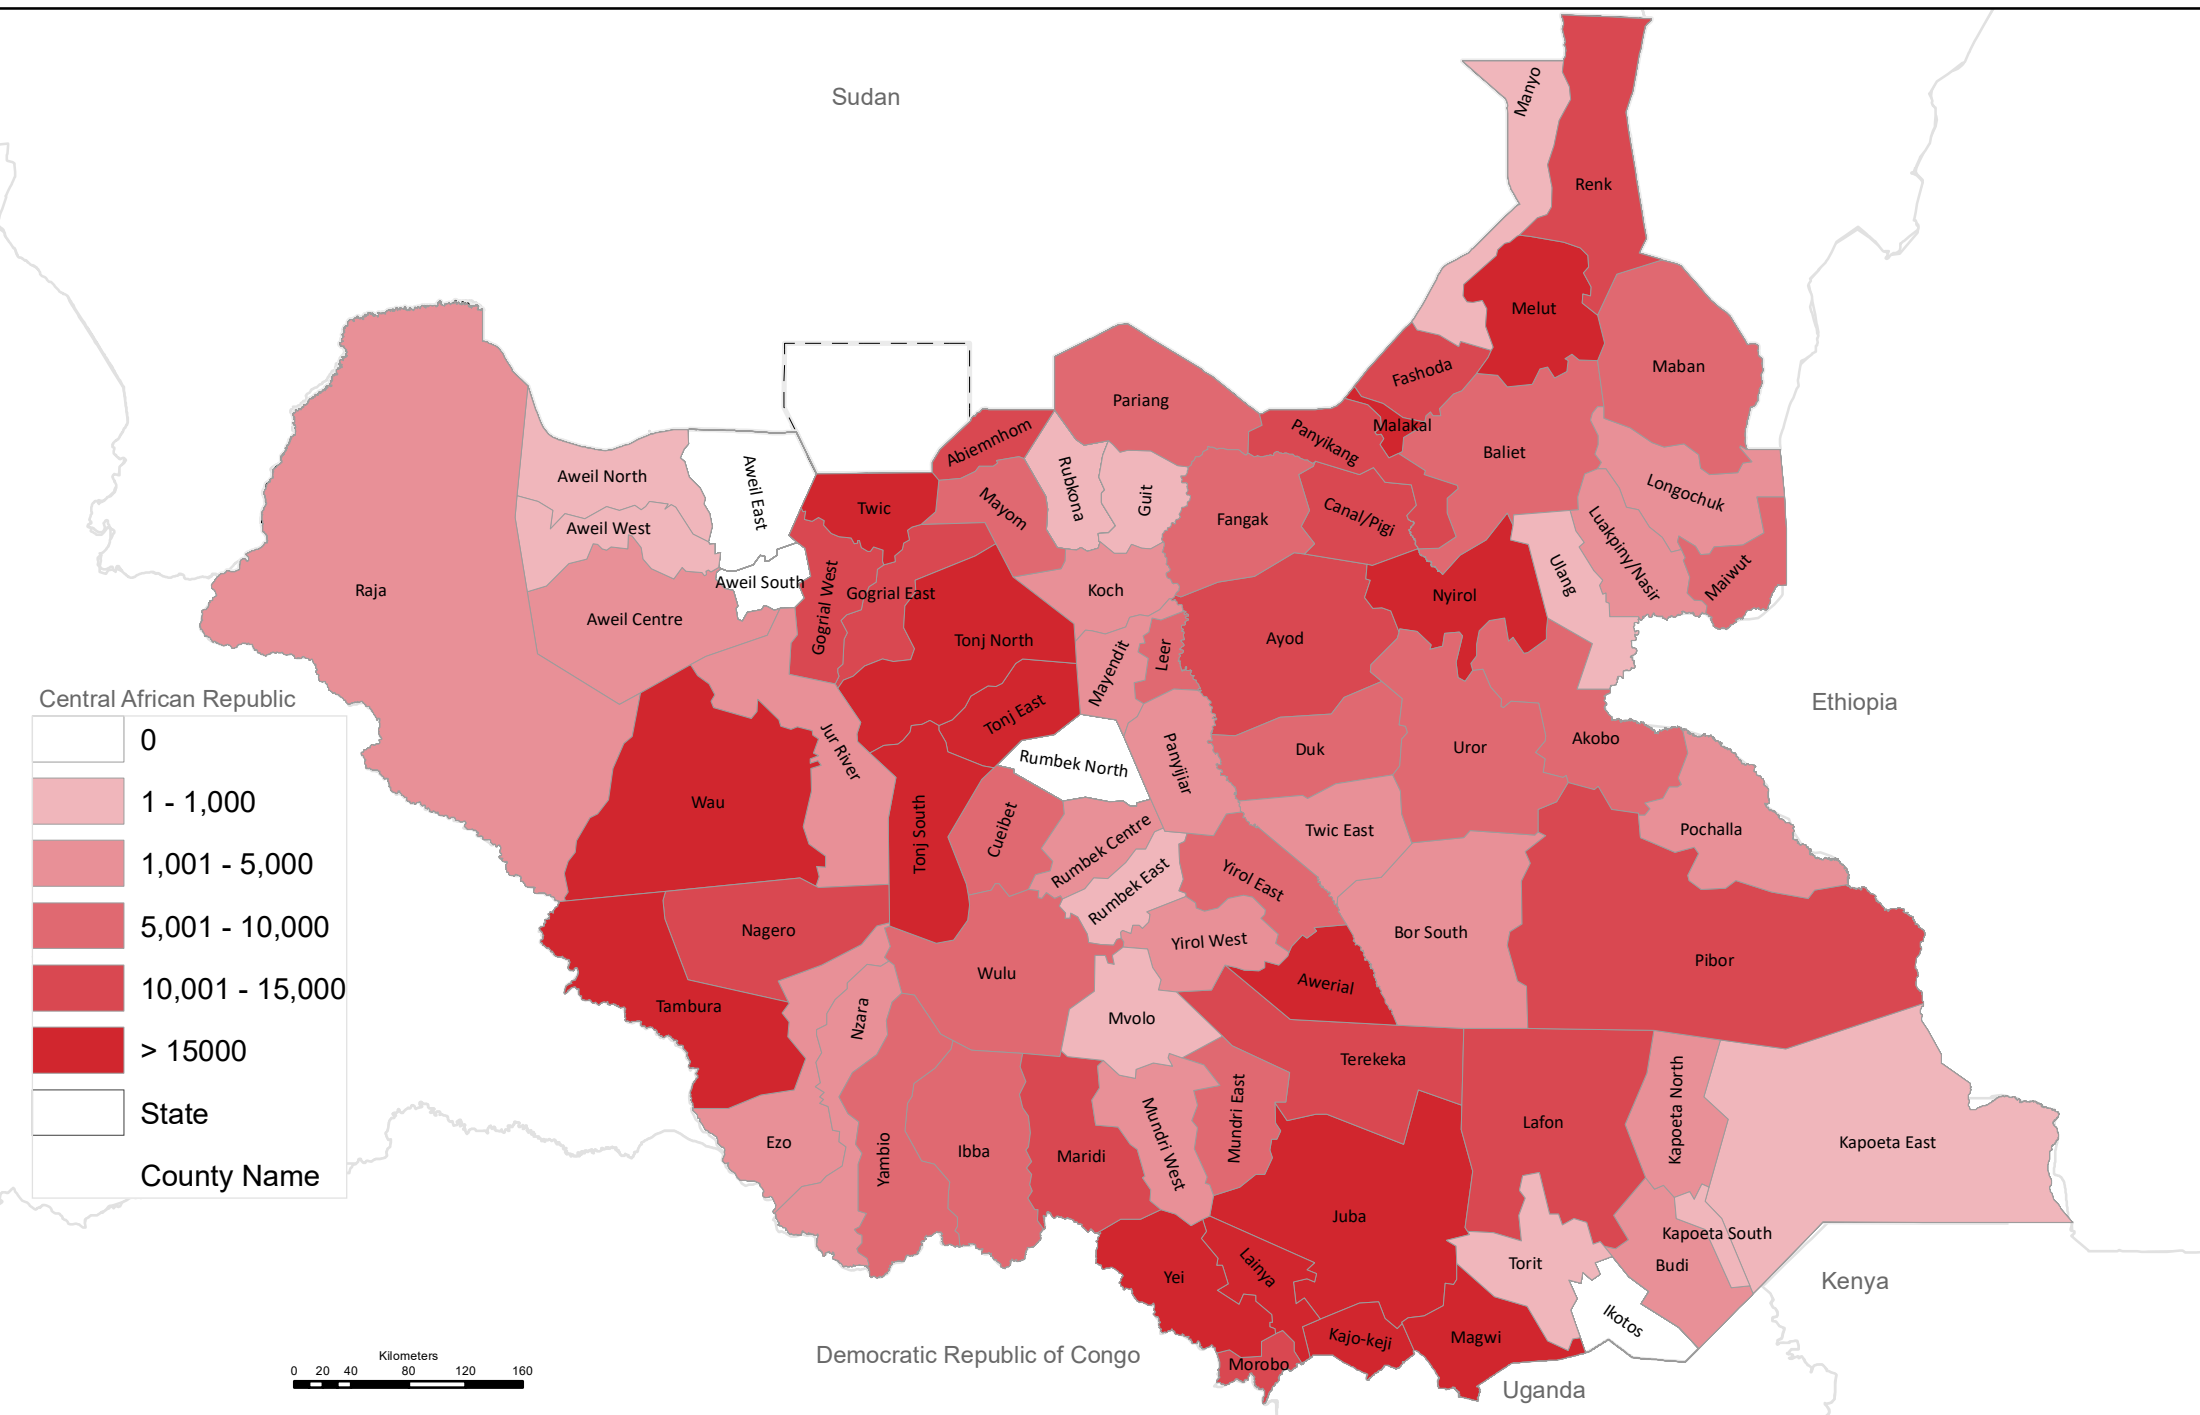

# South Sudan

Mobility Tracking Round 11, September 2021

**IDPs: Displaced due to Conflict 2014 to September 2021**

**N** Disclaimer: This map is for illustration purposes only. Names and boundaries on this map do not imply official endorsement or acceptance by IOM.

Central African Republic

0
1 - 1,000
1,001 - 5,000
5,001 - 10,000
10,001 - 15,000
> 15,000
State
County Name