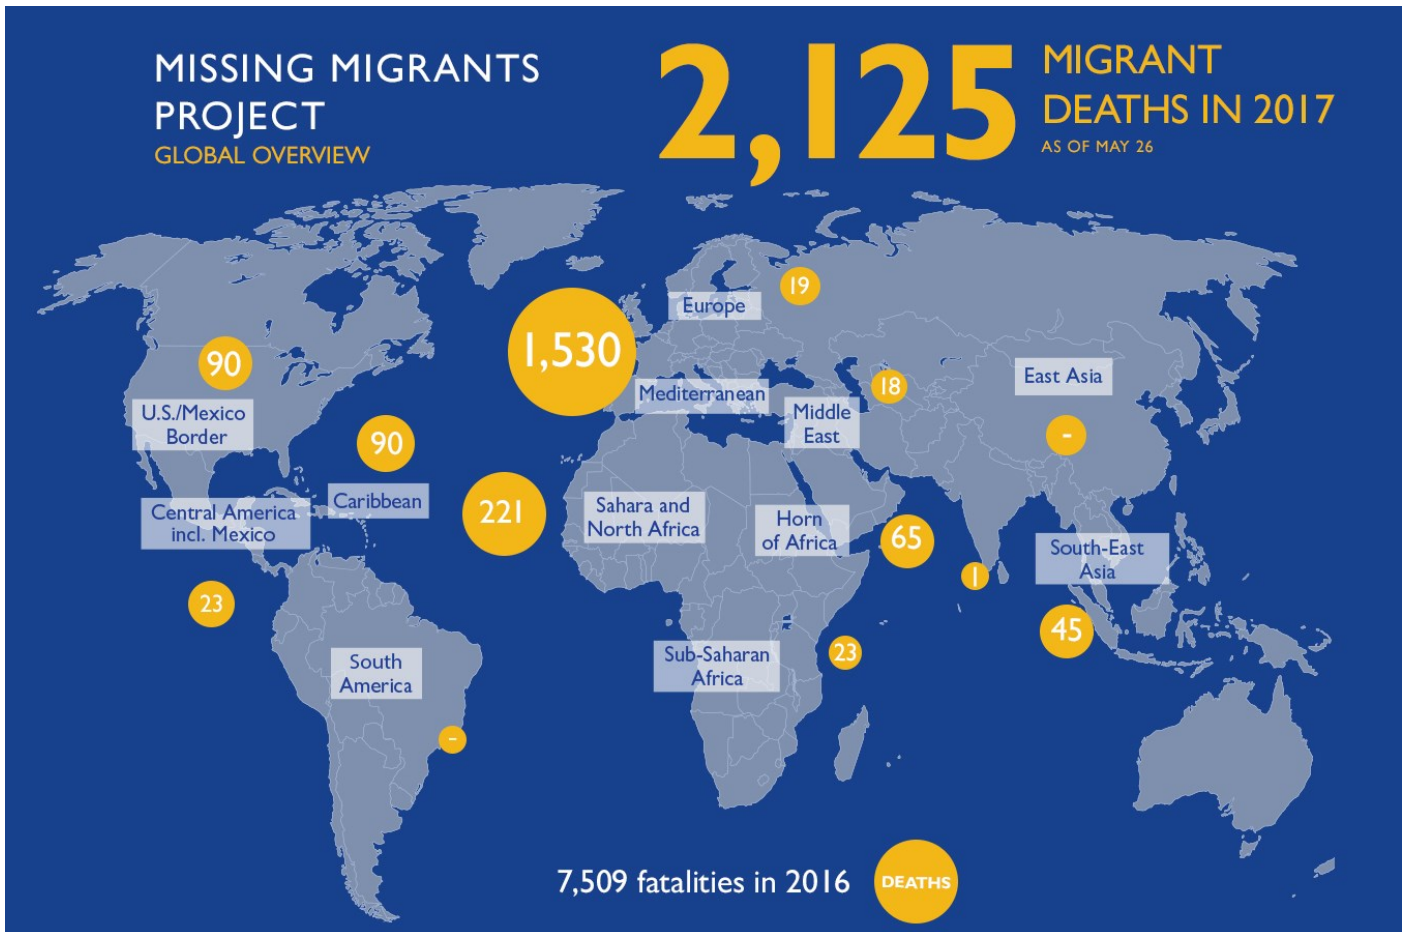

MAIN NATIONALITIES TO GREECE

ARRIVALS FROM 1 JAN TO 24 MAY

DEATHS FROM 1 JAN TO 24 MAY

MAIN NATIONALITIES TO ITALY

*to 24.05.2017

MEDITERRANEAN FATALITIES BY MONTH

2015 2016 2017

MEDITERRANEAN ARRIVALS BY MONTH

2015 2016 2017

Data sets are estimates from IOM, national authorities and media sources. The boundaries and names shown and the designations used on maps do not imply official endorsement or acceptance by IOM.

Missing Migrants Project is a joint initiative of IOM's [Global Migration Data Analysis Centre \(GMDAC\)](#) and Media and Communications Division (MCD)

Back issues of the Mediterranean Update are available: <https://goo.gl/SXcylt>