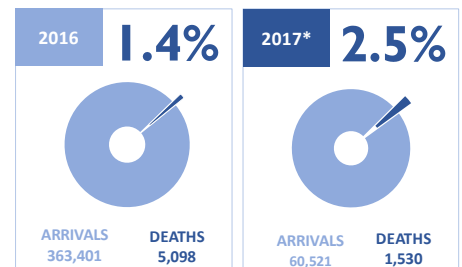

MAIN NATIONALITIES TO GREECE

ARRIVALS FROM 1 JAN TO 24 MAY

DEATHS FROM 1 JAN TO 24 MAY

MAIN NATIONALITIES TO ITALY

*to 24.05.2017

MEDITERRANEAN FATALITIES BY MONTH

2015 2016 2017

MEDITERRANEAN ARRIVALS BY MONTH