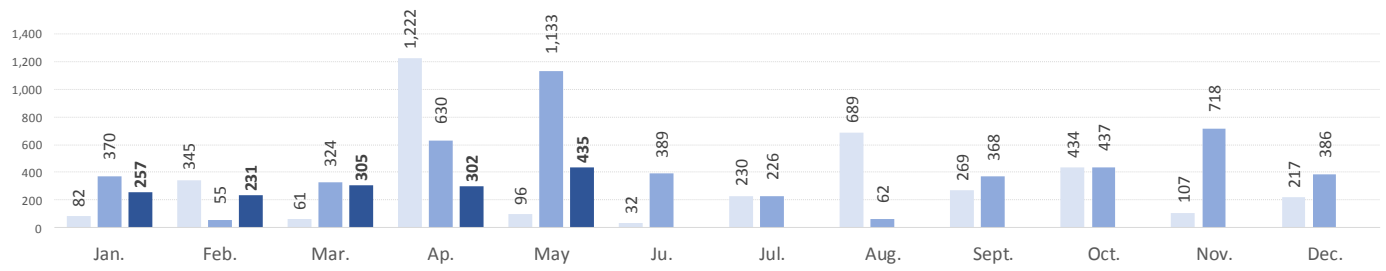

MAIN NATIONALITIES TO GREECE

ARRIVALS FROM 1 JAN TO 24 MAY

DEATHS FROM 1 JAN TO 24 MAY

MAIN NATIONALITIES TO ITALY

*to 24.05.2017

MEDITERRANEAN FATALITIES BY MONTH

2015 2016 2017

MEDITERRANEAN ARRIVALS BY MONTH

Missing Migrants Project is a joint initiative of IOM's [Global Migration Data Analysis Centre \(GMDAC\)](#) and Media and Communications Division (MCD)

Back issues of the Mediterranean Update are available: <https://goo.gl/SXcylt>