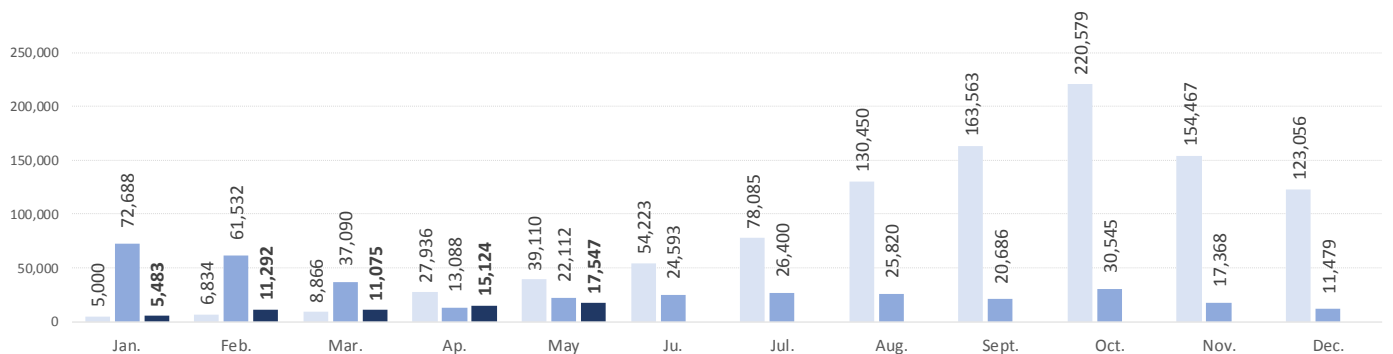

MEDITERRANEAN ARRIVALS BY MONTH

2015 2016 2017

Data sets are estimates from IOM, national authorities and media sources. The boundaries and names shown and the designations used on maps do not imply official endorsement or acceptance by IOM.

Missing Migrants Project is a joint initiative of IOM's [Global Migration Data Analysis Centre (GMDAC)](#) and Media and Communications Division (MCD)

Back issues of the Mediterranean Update are available: <https://goo.gl/SXcylt>