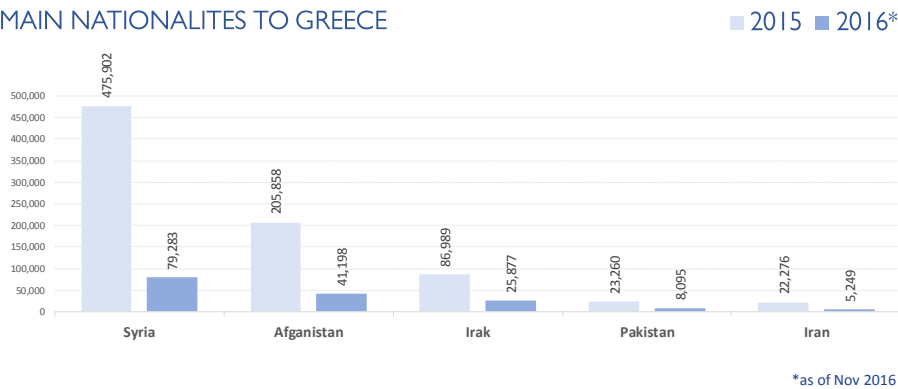

MAIN NATIONALITIES TO GREECE

ARRIVALS FROM 1 JAN TO 24 MAY

DEATHS FROM 1 JAN TO 24 MAY

MAIN NATIONALITIES TO ITALY

*to 24.05.2017

MEDITERRANEAN FATALITIES BY MONTH

2015 2016 2017

MEDITERRANEAN ARRIVALS BY MONTH