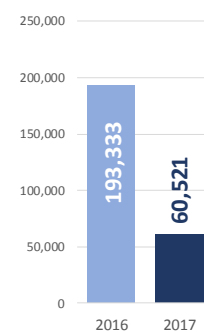

MAIN NATIONALITIES TO GREECE

ARRIVALS FROM 1 JAN TO 24 MAY

DEATHS FROM 1 JAN TO 24 MAY

MAIN NATIONALITIES TO ITALY

*to 24.05.2017

MEDITERRANEAN FATALITIES BY MONTH

2015 2016 2017

MEDITERRANEAN ARRIVALS BY MONTH