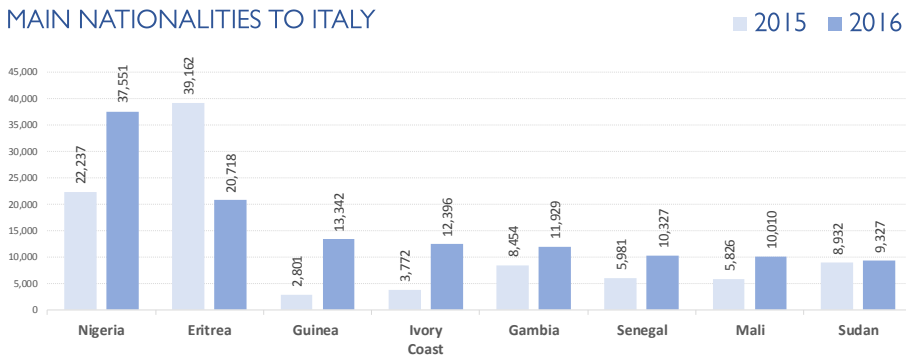

MAIN NATIONALITIES TO GREECE

ARRIVALS FROM 1 JAN TO 24 MAY

DEATHS FROM 1 JAN TO 24 MAY

MAIN NATIONALITIES TO ITALY

*to 24.05.2017

MEDITERRANEAN FATALITIES BY MONTH

2015 2016 2017

MEDITERRANEAN ARRIVALS BY MONTH