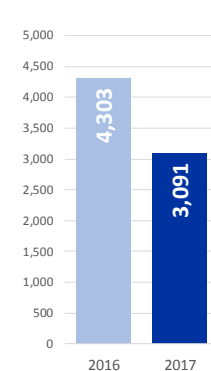

MAIN NATIONALITIES TO GREECE

ARRIVALS FROM 1 JAN TO 06 DEC

DEATHS FROM 1 JAN TO 06 DEC

MAIN NATIONALITIES TO ITALY

FATALITY RATE

*TO 06/12/17

MEDITERRANEAN FATALITIES BY MONTH

2015 2016