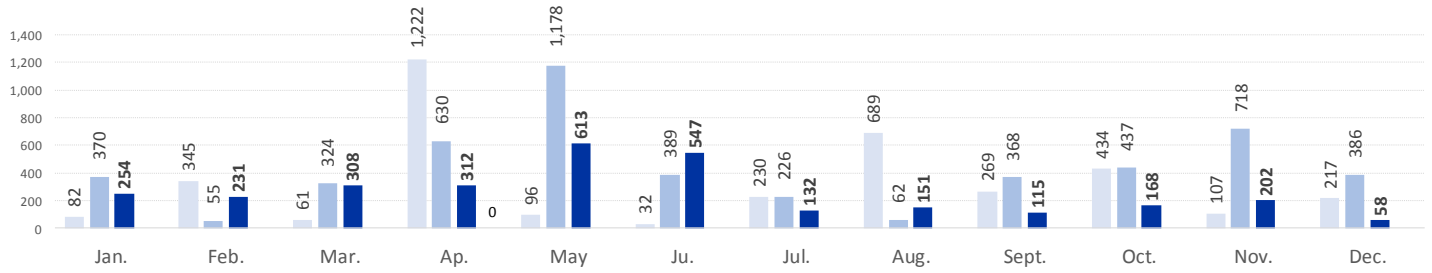

MAIN NATIONALITIES TO GREECE

ARRIVALS FROM 1 JAN TO 06 DEC

DEATHS FROM 1 JAN TO 06 DEC

MAIN NATIONALITIES TO ITALY

FATALITY RATE

*TO 06/12/17

MEDITERRANEAN FATALITIES BY MONTH

2015 2016

MEDITERRANEAN ARRIVALS BY MONTH

2015 2016 2017

Data sets are estimates from IOM, national authorities and media sources. The boundaries and names shown and the designations used on maps do not imply official endorsement or acceptance by IOM.

Missing Migrants Project is a joint initiative of IOM's [Global Migration Data Analysis Centre \(GMDAC\)](#) and Media and Communications Division (MCD)
 Back issues of the Mediterranean Update are available: <https://goo.gl/SXcylt>