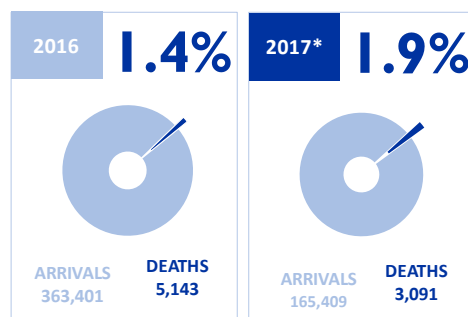

MAIN NATIONALITIES TO GREECE

ARRIVALS FROM 1 JAN TO 06 DEC

DEATHS FROM 1 JAN TO 06 DEC

MAIN NATIONALITIES TO ITALY

FATALITY RATE

*TO 06/12/17

MEDITERRANEAN FATALITIES BY MONTH

2015 2016