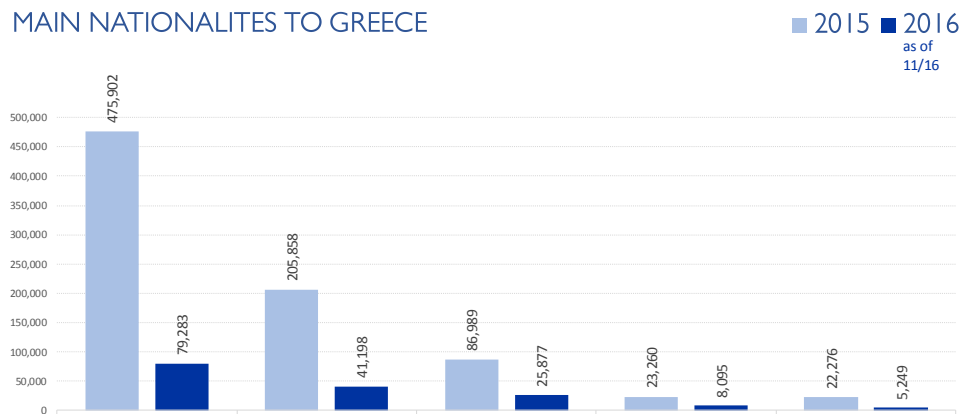

MAIN NATIONALITIES TO GREECE

ARRIVALS FROM 1 JAN TO 06 DEC

DEATHS FROM 1 JAN TO 06 DEC

MAIN NATIONALITIES TO ITALY

FATALITY RATE

*TO 06/12/17

MEDITERRANEAN FATALITIES BY MONTH

2015 2016