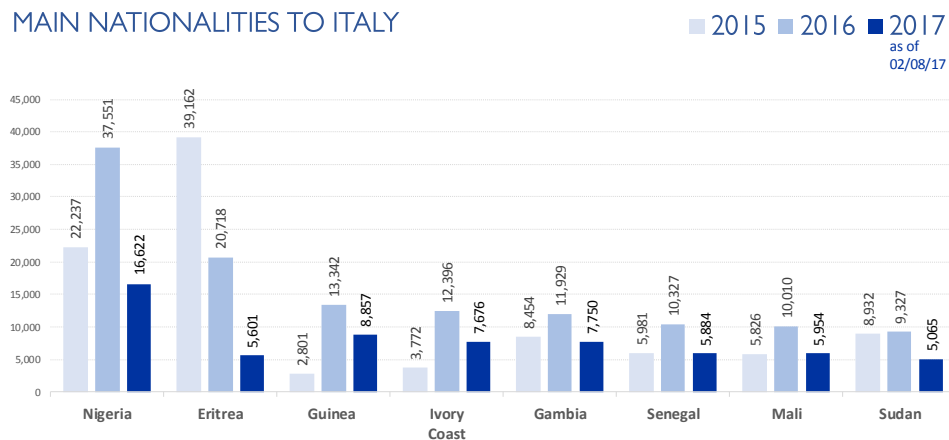

MAIN NATIONALITIES TO GREECE

ARRIVALS FROM 1 JAN TO 06 DEC

DEATHS FROM 1 JAN TO 06 DEC

MAIN NATIONALITIES TO ITALY

FATALITY RATE

*TO 06/12/17

MEDITERRANEAN FATALITIES BY MONTH

2015 2016