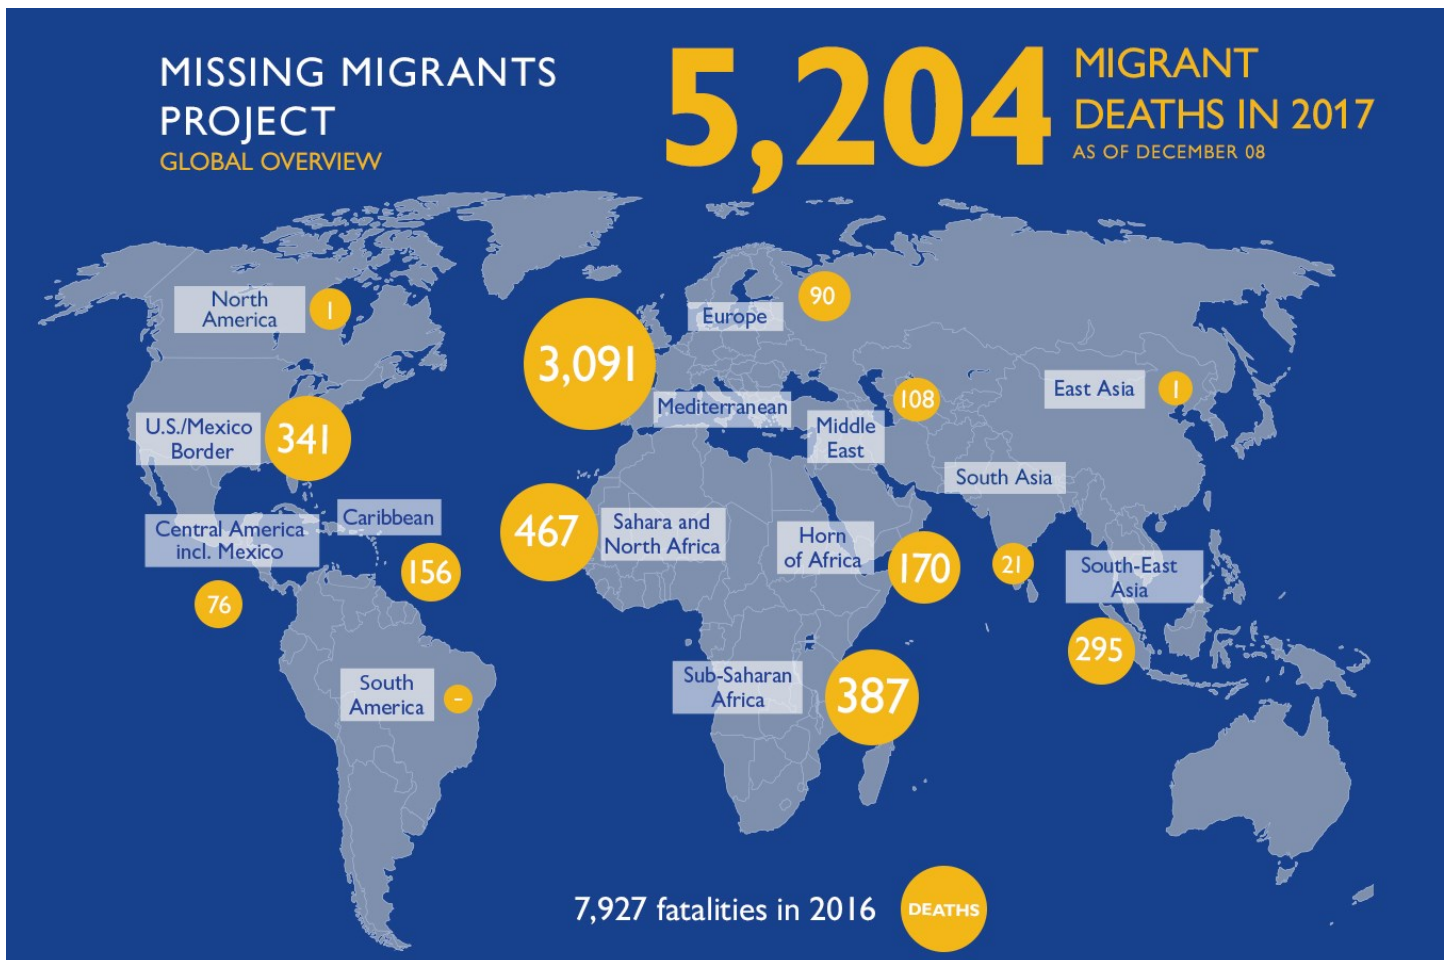

MAIN NATIONALITIES TO GREECE

ARRIVALS FROM 1 JAN TO 06 DEC

DEATHS FROM 1 JAN TO 06 DEC

MAIN NATIONALITIES TO ITALY

FATALITY RATE

*TO 06/12/17

MEDITERRANEAN FATALITIES BY MONTH

2015 2016

MEDITERRANEAN ARRIVALS BY MONTH

2015 2016 2017

Data sets are estimates from IOM, national authorities and media sources. The boundaries and names shown and the designations used on maps do not imply official endorsement or acceptance by IOM.

Missing Migrants Project is a joint initiative of IOM's [Global Migration Data Analysis Centre \(GMDAC\)](#) and Media and Communications Division (MCD)
 Back issues of the Mediterranean Update are available: <https://goo.gl/SXcylt>