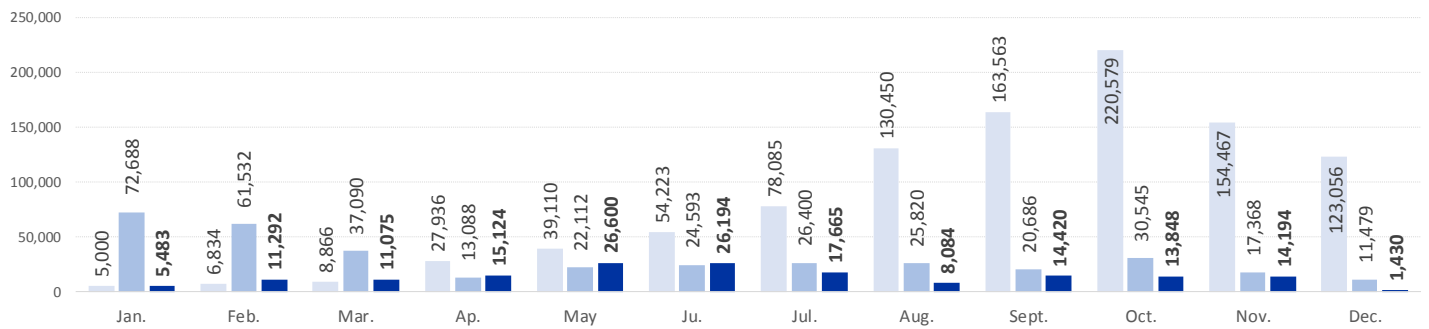

MAIN NATIONALITIES TO GREECE

ARRIVALS FROM 1 JAN TO 06 DEC

DEATHS FROM 1 JAN TO 06 DEC

MAIN NATIONALITIES TO ITALY

FATALITY RATE

*TO 06/12/17

MEDITERRANEAN FATALITIES BY MONTH

2015 2016

MEDITERRANEAN ARRIVALS BY MONTH

2015 2016 2017

Data sets are estimates from IOM, national authorities and media sources. The boundaries and names shown and the designations used on maps do not imply official endorsement or acceptance by IOM.

Missing Migrants Project is a joint initiative of IOM's [Global Migration Data Analysis Centre \(GMDAC\)](#) and Media and Communications Division (MCD)
 Back issues of the Mediterranean Update are available: <https://goo.gl/SXcylt>