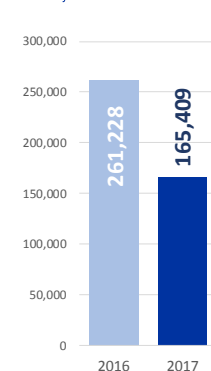

MAIN NATIONALITIES TO GREECE

ARRIVALS FROM 1 JAN TO 06 DEC

DEATHS FROM 1 JAN TO 06 DEC

MAIN NATIONALITIES TO ITALY

FATALITY RATE

*TO 06/12/17

MEDITERRANEAN FATALITIES BY MONTH

2015 2016