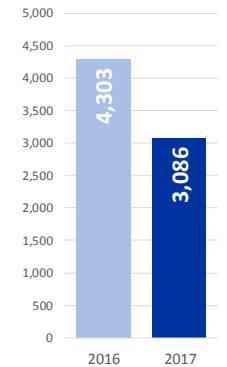

MAIN NATIONALITIES TO GREECE

ARRIVALS FROM 1 JAN TO 03 DEC

DEATHS FROM 1 JAN TO 03 DEC

MAIN NATIONALITIES TO ITALY

FATALITY RATE

*TO 03/12/17

MEDITERRANEAN FATALITIES BY MONTH

■ 2015 ■ 2016