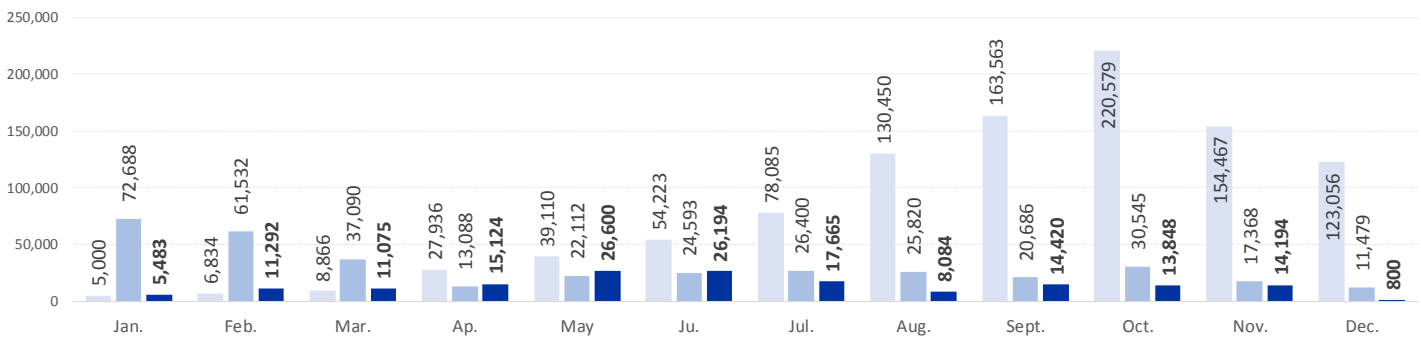

MAIN NATIONALITIES TO GREECE

ARRIVALS FROM 1 JAN TO 03 DEC

DEATHS FROM 1 JAN TO 03 DEC

MAIN NATIONALITIES TO ITALY

FATALITY RATE

*TO 03/12/17

MEDITERRANEAN FATALITIES BY MONTH

■ 2015 ■ 2016

MEDITERRANEAN ARRIVALS BY MONTH

■ 2015 ■ 2016 ■ 2017

Data sets are estimates from IOM, national authorities and media sources. The boundaries and names shown and the designations used on maps do not imply official endorsement or acceptance by IOM.

Missing Migrants Project is a joint initiative of IOM's [Global Migration Data Analysis Centre \(GMDAC\)](#) and Media and Communications Division (MCD). Back issues of the Mediterranean Update are available: <https://goo.gl/SXcylt>