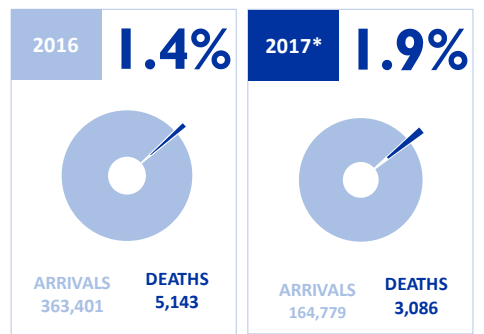

MAIN NATIONALITIES TO GREECE

ARRIVALS FROM 1 JAN TO 03 DEC

DEATHS FROM 1 JAN TO 03 DEC

MAIN NATIONALITIES TO ITALY

FATALITY RATE

*TO 03/12/17

MEDITERRANEAN FATALITIES BY MONTH

■ 2015 ■ 2016

MEDITERRANEAN ARRIVALS BY MONTH

■ 2015 ■ 2016 ■ 2017

Data sets are estimates from IOM, national authorities and media sources. The boundaries and names shown and the designations used on maps do not imply official endorsement or acceptance by IOM.