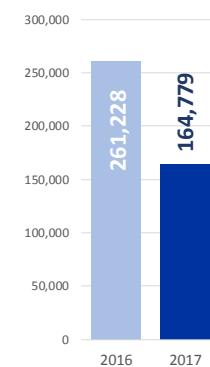

MAIN NATIONALITIES TO GREECE

ARRIVALS FROM 1 JAN TO 03 DEC

DEATHS FROM 1 JAN TO 03 DEC

MAIN NATIONALITIES TO ITALY

FATALITY RATE

*TO 03/12/17

MEDITERRANEAN FATALITIES BY MONTH

■ 2015 ■ 2016