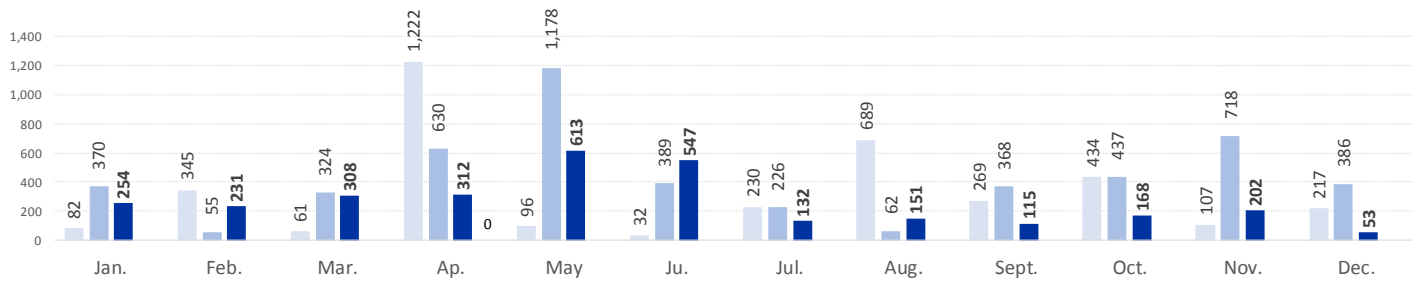

MAIN NATIONALITIES TO GREECE

ARRIVALS FROM 1 JAN TO 03 DEC

DEATHS FROM 1 JAN TO 03 DEC

MAIN NATIONALITIES TO ITALY

FATALITY RATE

*TO 03/12/17

MEDITERRANEAN FATALITIES BY MONTH

■ 2015 ■ 2016

MEDITERRANEAN ARRIVALS BY MONTH

■ 2015 ■ 2016 ■ 2017

Data sets are estimates from IOM, national authorities and media sources. The boundaries and names shown and the designations used on maps do not imply official endorsement or acceptance by IOM.

Missing Migrants Project is a joint initiative of IOM's [Global Migration Data Analysis Centre \(GMDAC\)](#) and Media and Communications Division (MCD). Back issues of the Mediterranean Update are available: <https://goo.gl/SXcylt>