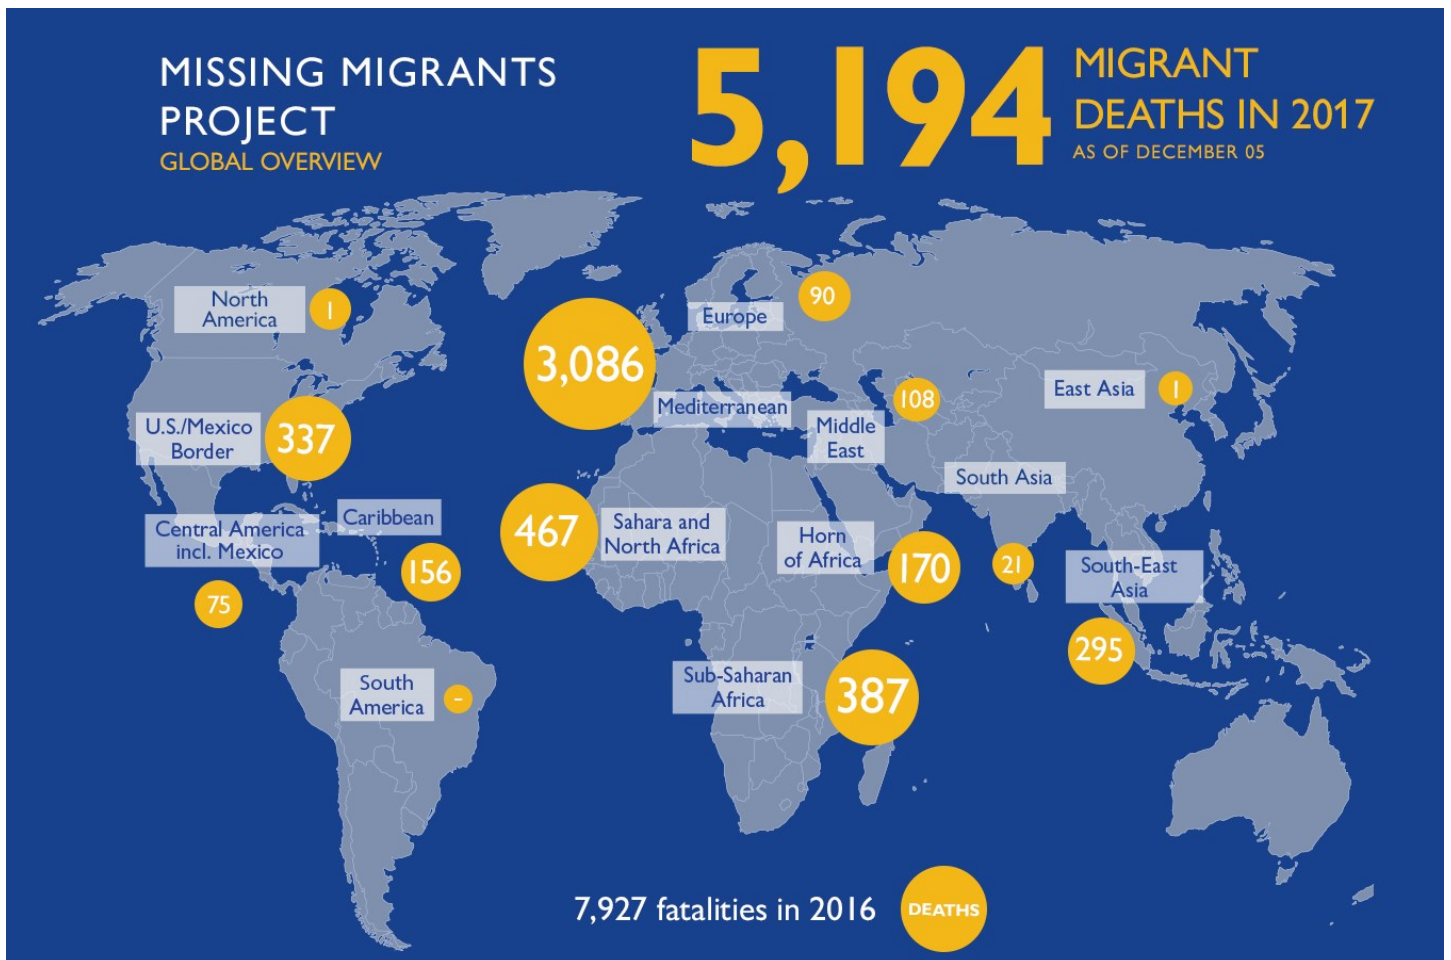

MAIN NATIONALITIES TO GREECE

ARRIVALS FROM 1 JAN TO 03 DEC

DEATHS FROM 1 JAN TO 03 DEC

MAIN NATIONALITIES TO ITALY

FATALITY RATE

*TO 03/12/17

MEDITERRANEAN FATALITIES BY MONTH

■ 2015 ■ 2016

MEDITERRANEAN ARRIVALS BY MONTH

■ 2015 ■ 2016 ■ 2017

Data sets are estimates from IOM, national authorities and media sources. The boundaries and names shown and the designations used on maps do not imply official endorsement or acceptance by IOM.

Missing Migrants Project is a joint initiative of IOM's [Global Migration Data Analysis Centre \(GMDAC\)](#) and Media and Communications Division (MCD). Back issues of the Mediterranean Update are available: <https://goo.gl/SXcylt>