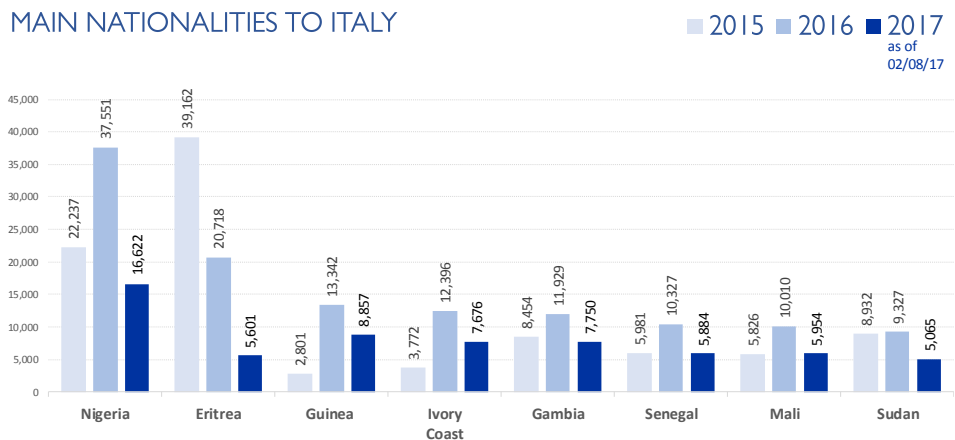

MAIN NATIONALITIES TO GREECE

ARRIVALS FROM 1 JAN TO 03 DEC

DEATHS FROM 1 JAN TO 03 DEC

MAIN NATIONALITIES TO ITALY

FATALITY RATE

*TO 03/12/17

MEDITERRANEAN FATALITIES BY MONTH

■ 2015 ■ 2016