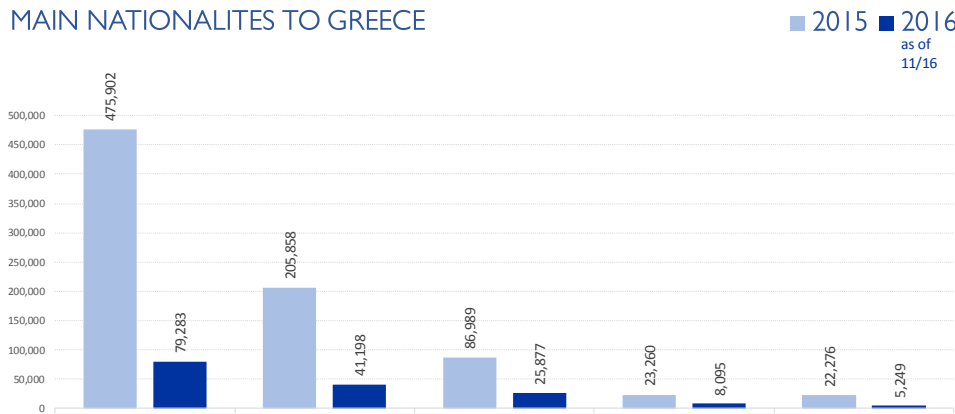

MAIN NATIONALITIES TO GREECE

ARRIVALS FROM 1 JAN TO 03 DEC

DEATHS FROM 1 JAN TO 03 DEC

MAIN NATIONALITIES TO ITALY

FATALITY RATE

*TO 03/12/17

MEDITERRANEAN FATALITIES BY MONTH

■ 2015 ■ 2016

MEDITERRANEAN ARRIVALS BY MONTH

■ 2015 ■ 2016 ■ 2017

Data sets are estimates from IOM, national authorities and media sources. The boundaries and names shown and the designations used on maps do not imply official endorsement or acceptance by IOM.