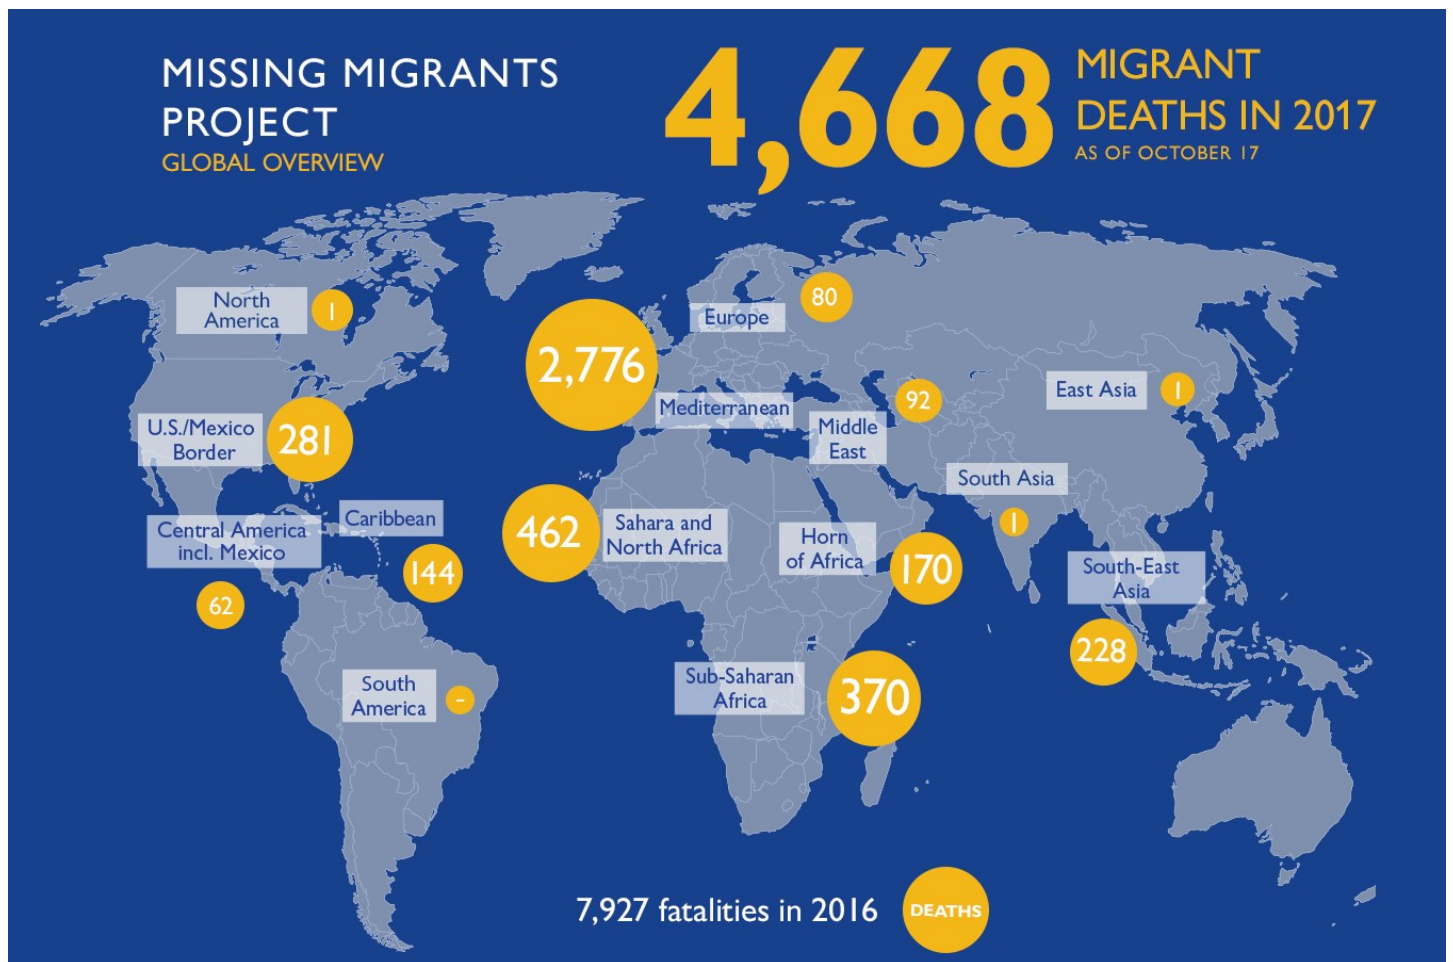

MAIN NATIONALITIES TO GREECE

ARRIVALS FROM 1 JAN TO 15 OCT

DEATHS FROM 1 JAN TO 15 OCT

MAIN NATIONALITIES TO ITALY

FATALITY RATE

*TO 15/01/17

MEDITERRANEAN FATALITIES BY MONTH

2015 2016 2017

MEDITERRANEAN ARRIVALS BY MONTH

2015 2016 2017

Data sets are estimates from IOM, national authorities and media sources. The boundaries and names shown and the designations used on maps do not imply official endorsement or acceptance by IOM.

Missing Migrants Project is a joint initiative of IOM's [Global Migration Data Analysis Centre \(GMDAC\)](#) and Media and Communications Division (MCD)
Back issues of the Mediterranean Update are available: <https://goo.gl/SXcylt>