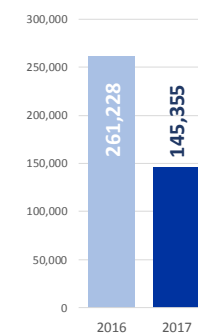

MAIN NATIONALITIES TO GREECE

ARRIVALS FROM 1 JAN TO 15 OCT

DEATHS FROM 1 JAN TO 15 OCT

MAIN NATIONALITIES TO ITALY

FATALITY RATE

*TO 15/01/17

MEDITERRANEAN FATALITIES BY MONTH

2015 2016 2017