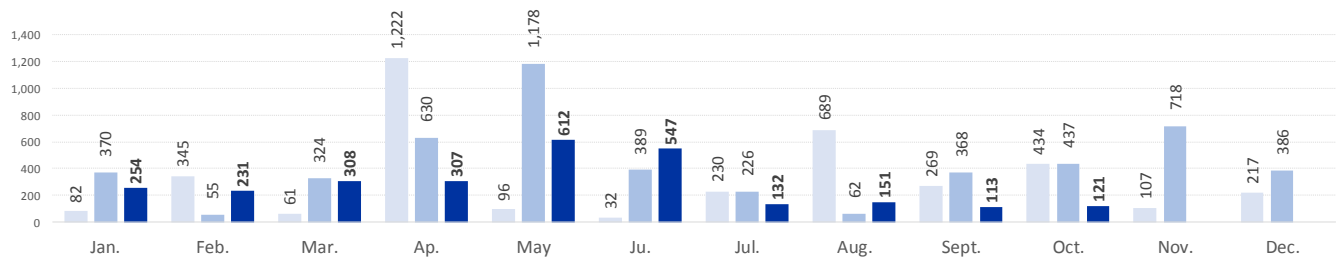

MAIN NATIONALITIES TO GREECE

ARRIVALS FROM 1 JAN TO 15 OCT

DEATHS FROM 1 JAN TO 15 OCT

MAIN NATIONALITIES TO ITALY

FATALITY RATE

*TO 15/01/17

MEDITERRANEAN FATALITIES BY MONTH

2015 2016 2017

MEDITERRANEAN ARRIVALS BY MONTH

2015 2016 2017

Data sets are estimates from IOM, national authorities and media sources. The boundaries and names shown and the designations used on maps do not imply official endorsement or acceptance by IOM.