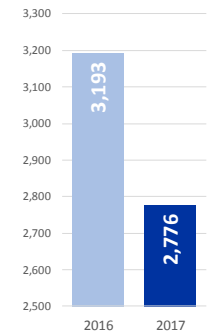

MAIN NATIONALITIES TO GREECE

ARRIVALS FROM 1 JAN TO 15 OCT

DEATHS FROM 1 JAN TO 15 OCT

MAIN NATIONALITIES TO ITALY

FATALITY RATE

*TO 15/01/17

MEDITERRANEAN FATALITIES BY MONTH

2015 2016 2017