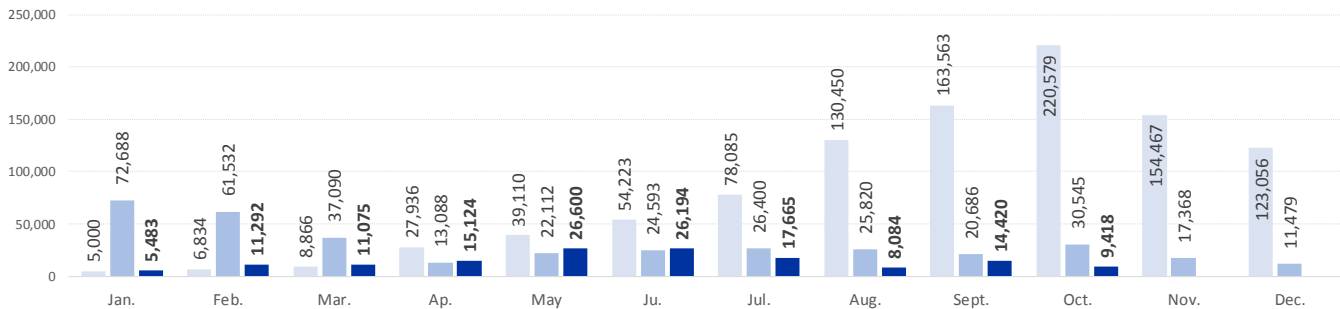

MAIN NATIONALITIES TO GREECE

ARRIVALS FROM 1 JAN TO 15 OCT

DEATHS FROM 1 JAN TO 15 OCT

MAIN NATIONALITIES TO ITALY

FATALITY RATE

*TO 15/01/17

MEDITERRANEAN FATALITIES BY MONTH

2015 2016 2017

MEDITERRANEAN ARRIVALS BY MONTH

2015 2016 2017

Data sets are estimates from IOM, national authorities and media sources. The boundaries and names shown and the designations used on maps do not imply official endorsement or acceptance by IOM.

Missing Migrants Project is a joint initiative of IOM's [Global Migration Data Analysis Centre \(GMDAC\)](#) and Media and Communications Division (MCD)
Back issues of the Mediterranean Update are available: <https://goo.gl/SXcylt>