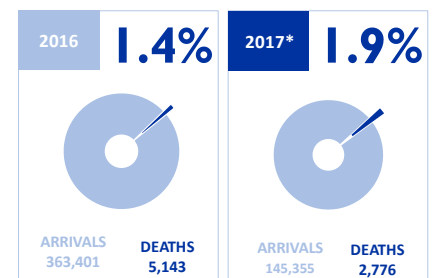

MAIN NATIONALITIES TO GREECE

ARRIVALS FROM 1 JAN TO 15 OCT

DEATHS FROM 1 JAN TO 15 OCT

MAIN NATIONALITIES TO ITALY

FATALITY RATE

*TO 15/01/17

MEDITERRANEAN FATALITIES BY MONTH

2015 2016 2017

MEDITERRANEAN ARRIVALS BY MONTH

2015 2016 2017

Data sets are estimates from IOM, national authorities and media sources. The boundaries and names shown and the designations used on maps do not imply official endorsement or acceptance by IOM.