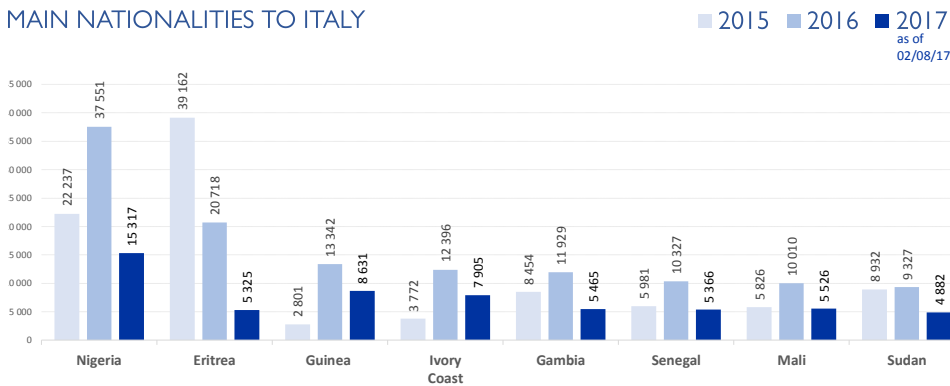

MAIN NATIONALITIES TO GREECE

ARRIVALS FROM 1 JAN TO 15 OCT

DEATHS FROM 1 JAN TO 15 OCT

MAIN NATIONALITIES TO ITALY

FATALITY RATE

*TO 15/01/17

MEDITERRANEAN FATALITIES BY MONTH

2015 2016 2017