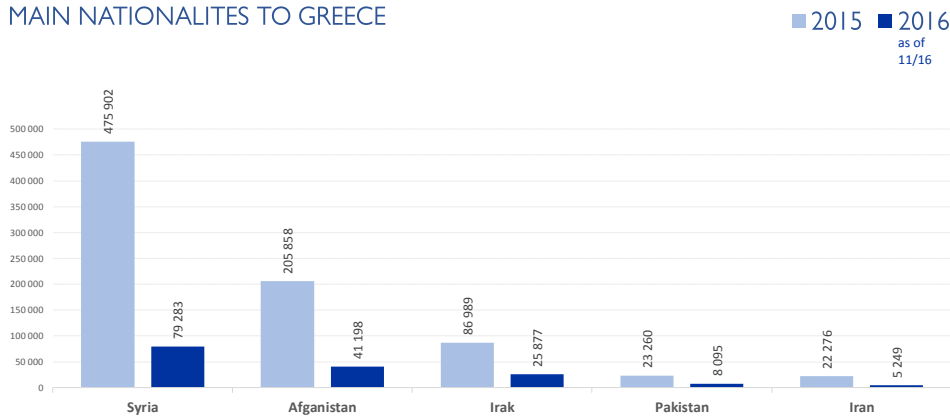

MAIN NATIONALITIES TO GREECE

ARRIVALS FROM 1 JAN TO 15 OCT

DEATHS FROM 1 JAN TO 15 OCT

MAIN NATIONALITIES TO ITALY

FATALITY RATE

*TO 15/01/17

MEDITERRANEAN FATALITIES BY MONTH

2015 2016 2017