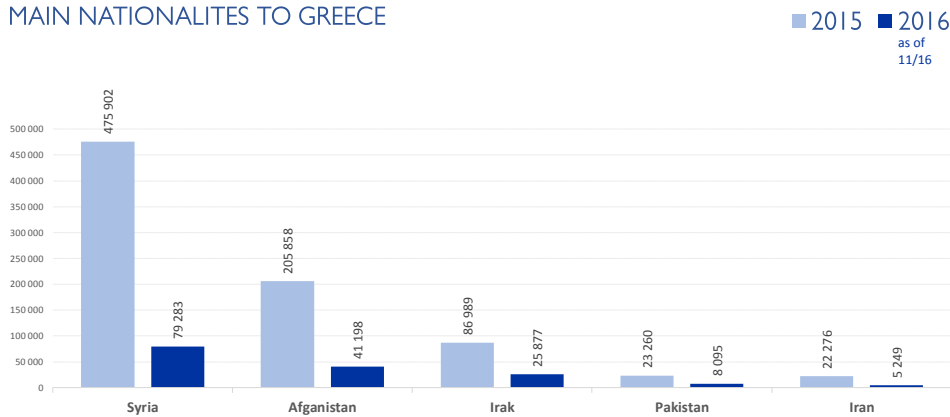

MAIN NATIONALITIES TO GREECE

ARRIVALS FROM 1 JAN TO 2 AUGUST

DEATHS FROM 1 JAN TO 2 AUGUST

MAIN NATIONALITIES TO ITALY

FATALITY RATE

*TO 02/08/17

MEDITERRANEAN FATALITIES BY MONTH

■ 2015 ■ 2016 ■ 2017

MEDITERRANEAN ARRIVALS BY MONTH

■ 2015 ■ 2016 ■ 2017

Data sets are estimates from IOM, national authorities and media sources. The boundaries and names shown and the designations used on maps do not imply official endorsement or acceptance by IOM.