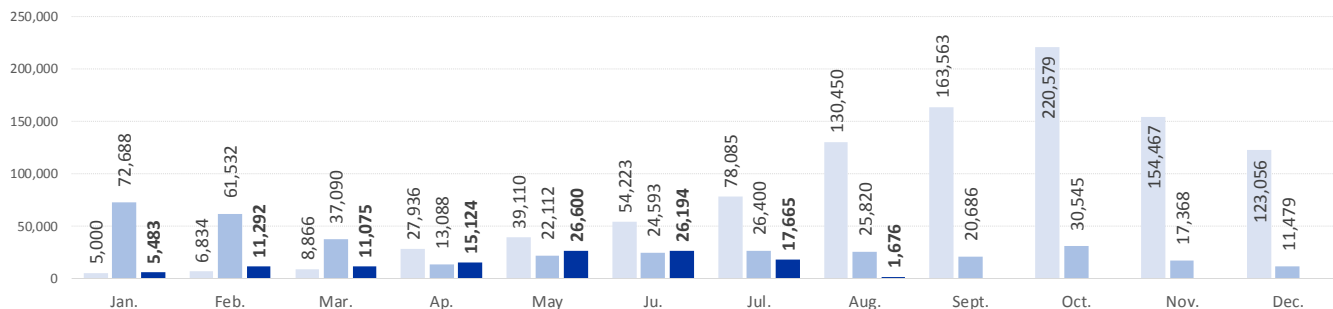

MAIN NATIONALITIES TO GREECE

ARRIVALS FROM 1 JAN TO 2 AUGUST

DEATHS FROM 1 JAN TO 2 AUGUST

MAIN NATIONALITIES TO ITALY

FATALITY RATE

*TO 02/08/17

MEDITERRANEAN FATALITIES BY MONTH

■ 2015 ■ 2016 ■ 2017

MEDITERRANEAN ARRIVALS BY MONTH

■ 2015 ■ 2016 ■ 2017

Data sets are estimates from IOM, national authorities and media sources. The boundaries and names shown and the designations used on maps do not imply official endorsement or acceptance by IOM.

Missing Migrants Project is a joint initiative of IOM's [Global Migration Data Analysis Centre \(GMDAC\)](#) and Media and Communications Division (MCD)
Back issues of the Mediterranean Update are available: <https://goo.gl/SXcylt>