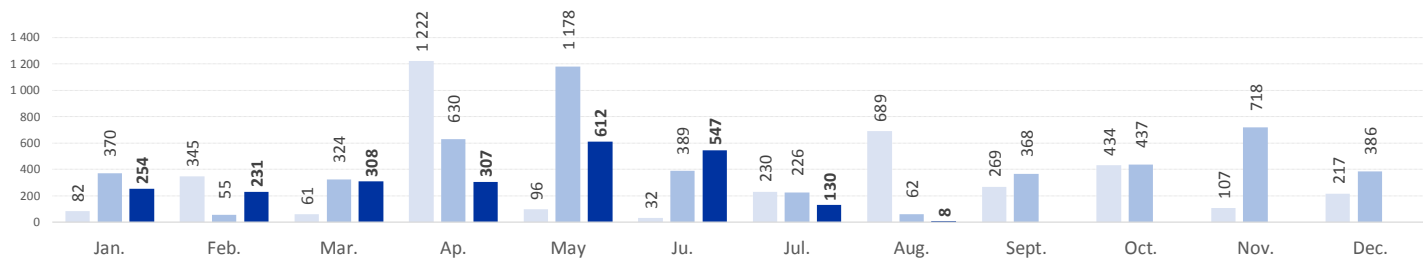

MAIN NATIONALITIES TO GREECE

ARRIVALS FROM 1 JAN TO 2 AUGUST

DEATHS FROM 1 JAN TO 2 AUGUST

MAIN NATIONALITIES TO ITALY

FATALITY RATE

*TO 02/08/17

MEDITERRANEAN FATALITIES BY MONTH

■ 2015 ■ 2016 ■ 2017

MEDITERRANEAN ARRIVALS BY MONTH

■ 2015 ■ 2016 ■ 2017

Data sets are estimates from IOM, national authorities and media sources. The boundaries and names shown and the designations used on maps do not imply official endorsement or acceptance by IOM.

Missing Migrants Project is a joint initiative of IOM's [Global Migration Data Analysis Centre \(GMDAC\)](#) and Media and Communications Division (MCD)
Back issues of the Mediterranean Update are available: <https://goo.gl/SXcylt>