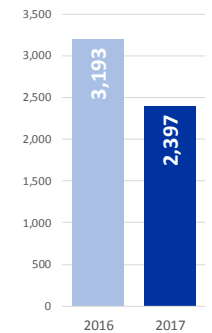

MAIN NATIONALITIES TO GREECE

ARRIVALS FROM 1 JAN TO 2 AUGUST

DEATHS FROM 1 JAN TO 2 AUGUST

MAIN NATIONALITIES TO ITALY

FATALITY RATE

*TO 02/08/17

MEDITERRANEAN FATALITIES BY MONTH

■ 2015 ■ 2016 ■ 2017