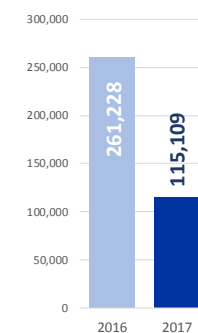

MAIN NATIONALITIES TO GREECE

ARRIVALS FROM 1 JAN TO 2 AUGUST

DEATHS FROM 1 JAN TO 2 AUGUST

MAIN NATIONALITIES TO ITALY

FATALITY RATE

*TO 02/08/17

MEDITERRANEAN FATALITIES BY MONTH

■ 2015 ■ 2016 ■ 2017