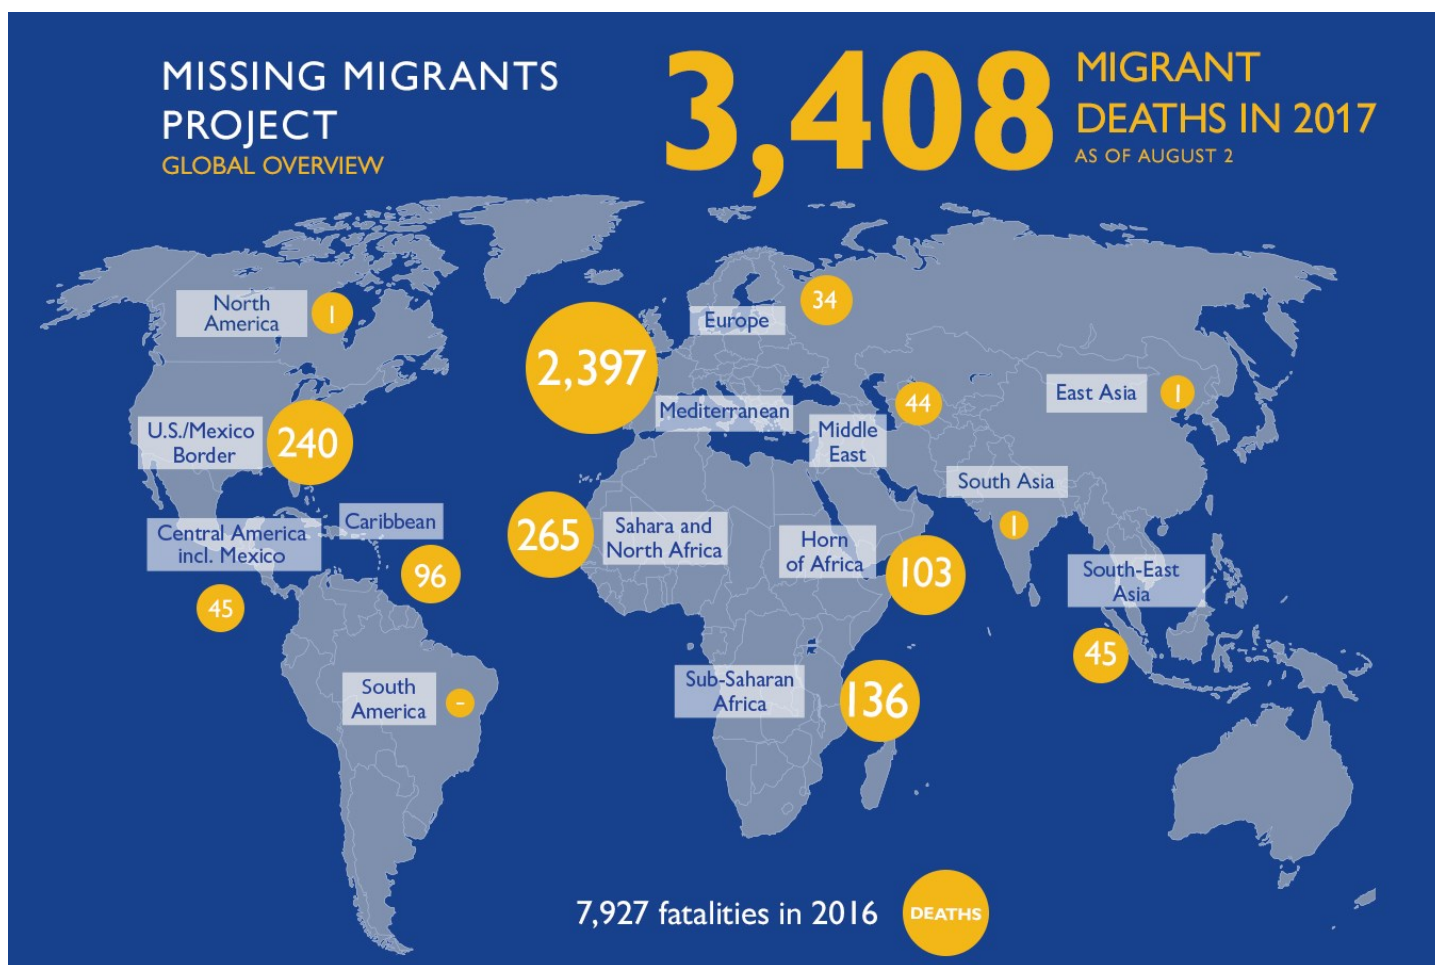

MAIN NATIONALITIES TO GREECE

ARRIVALS FROM 1 JAN TO 2 AUGUST

DEATHS FROM 1 JAN TO 2 AUGUST

MAIN NATIONALITIES TO ITALY

FATALITY RATE

*TO 02/08/17

MEDITERRANEAN FATALITIES BY MONTH

■ 2015 ■ 2016 ■ 2017

MEDITERRANEAN ARRIVALS BY MONTH

■ 2015 ■ 2016 ■ 2017

Data sets are estimates from IOM, national authorities and media sources. The boundaries and names shown and the designations used on maps do not imply official endorsement or acceptance by IOM.

Missing Migrants Project is a joint initiative of IOM's [Global Migration Data Analysis Centre \(GMDAC\)](#) and Media and Communications Division (MCD)
Back issues of the Mediterranean Update are available: <https://goo.gl/SXcylt>