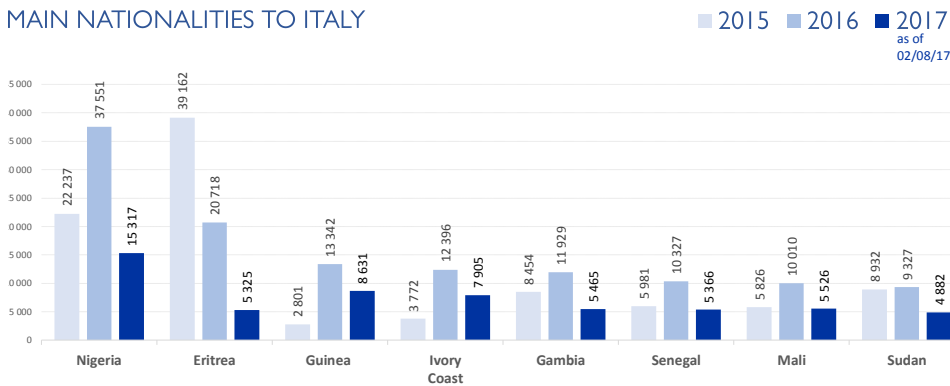

MAIN NATIONALITIES TO GREECE

ARRIVALS FROM 1 JAN TO 2 AUGUST

DEATHS FROM 1 JAN TO 2 AUGUST

MAIN NATIONALITIES TO ITALY

FATALITY RATE

*TO 02/08/17

MEDITERRANEAN FATALITIES BY MONTH

■ 2015 ■ 2016 ■ 2017

MEDITERRANEAN ARRIVALS BY MONTH

■ 2015 ■ 2016 ■ 2017

Data sets are estimates from IOM, national authorities and media sources. The boundaries and names shown and the designations used on maps do not imply official endorsement or acceptance by IOM.