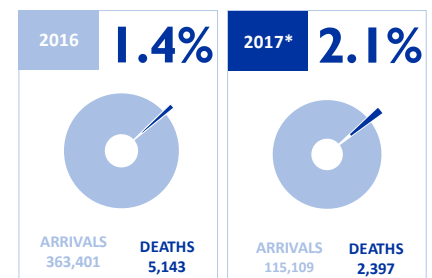

MAIN NATIONALITIES TO GREECE

ARRIVALS FROM 1 JAN TO 2 AUGUST

DEATHS FROM 1 JAN TO 2 AUGUST

MAIN NATIONALITIES TO ITALY

FATALITY RATE

*TO 02/08/17

MEDITERRANEAN FATALITIES BY MONTH

■ 2015 ■ 2016 ■ 2017

MEDITERRANEAN ARRIVALS BY MONTH

■ 2015 ■ 2016 ■ 2017

Data sets are estimates from IOM, national authorities and media sources. The boundaries and names shown and the designations used on maps do not imply official endorsement or acceptance by IOM.