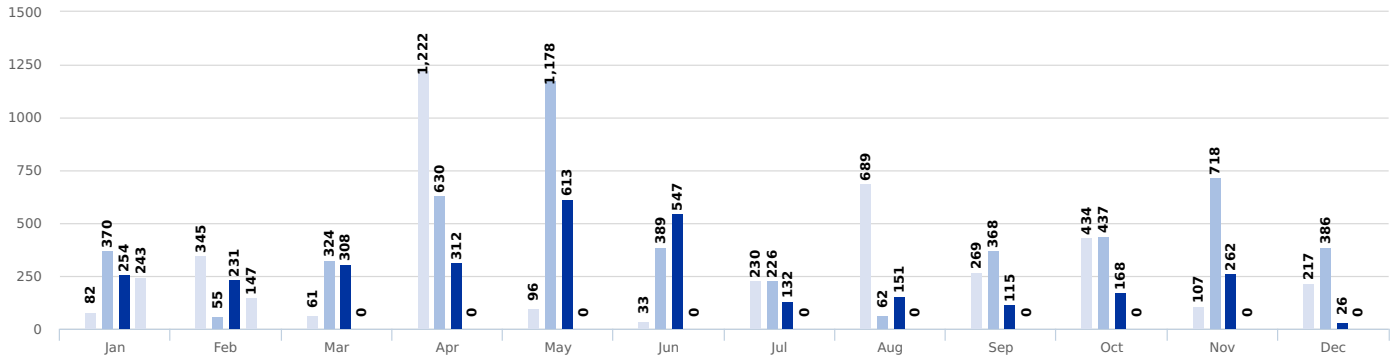

MAIN NATIONALITIES TO GREECE

ARRIVALS

DEATHS

Note: Arrivals data for the current year are updated every Tuesday and Friday.

MAIN NATIONALITIES TO ITALY

FATALITY RATE

Note: Arrivals are from January to February. Arrivals data for the current year are updated every Tuesday and Friday.

MEDITERRANEAN FATALITIES BY MONTH

2015 2016 2017 2018

MEDITERRANEAN ARRIVALS BY MONTH

2015 2016 2017 2018

MISSING MIGRANTS PROJECT GLOBAL OVERVIEW

546 MIGRANT DEATHS IN 2018
AS OF FEBRUARY 03

Data set are estimates from IOM, national authorities and media sources. The boundaries and names shown and the designations used on maps do not imply official endorsement or acceptance by IOM.

Missing Migrants Project is a joint initiative of IOM's [Global Migration Data Analysis Centre \(GMDAC\)](https://www.iom.int/gmdac) and Media and Communications Division (MCD)
Back issues of the Mediterranean Update are available: <https://goo.gl/SXcyjt>