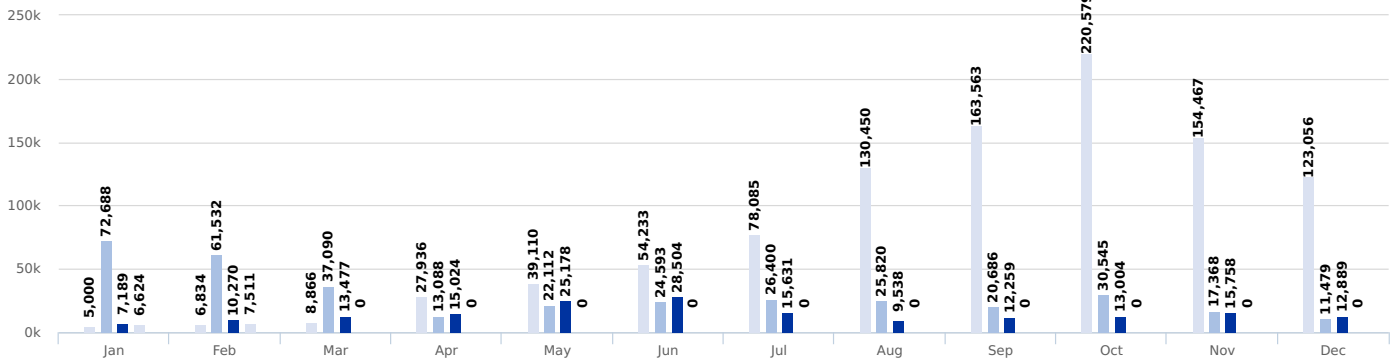

MAIN NATIONALITIES TO GREECE

ARRIVALS

DEATHS

Note: Arrivals data for the current year are updated every Tuesday and Friday.

MAIN NATIONALITIES TO ITALY

FATALITY RATE

Note: Arrivals are from January to February. Arrivals data for the current year are updated every Tuesday and Friday.

MEDITERRANEAN FATALITIES BY MONTH

2015 2016 2017 2018

MEDITERRANEAN ARRIVALS BY MONTH

2015 2016 2017 2018

MISSING MIGRANTS PROJECT GLOBAL OVERVIEW

546 MIGRANT DEATHS IN 2018
AS OF FEBRUARY 03

Data set are estimates from IOM, national authorities and media sources. The boundaries and names shown and the designations used on maps do not imply official endorsement or acceptance by IOM.

Missing Migrants Project is a joint initiative of IOM's [Global Migration Data Analysis Centre \(GMDAC\)](https://www.iom.int/gmdac) and Media and Communications Division (MCD)
Back issues of the Mediterranean Update are available: <https://goo.gl/SXcyjt>