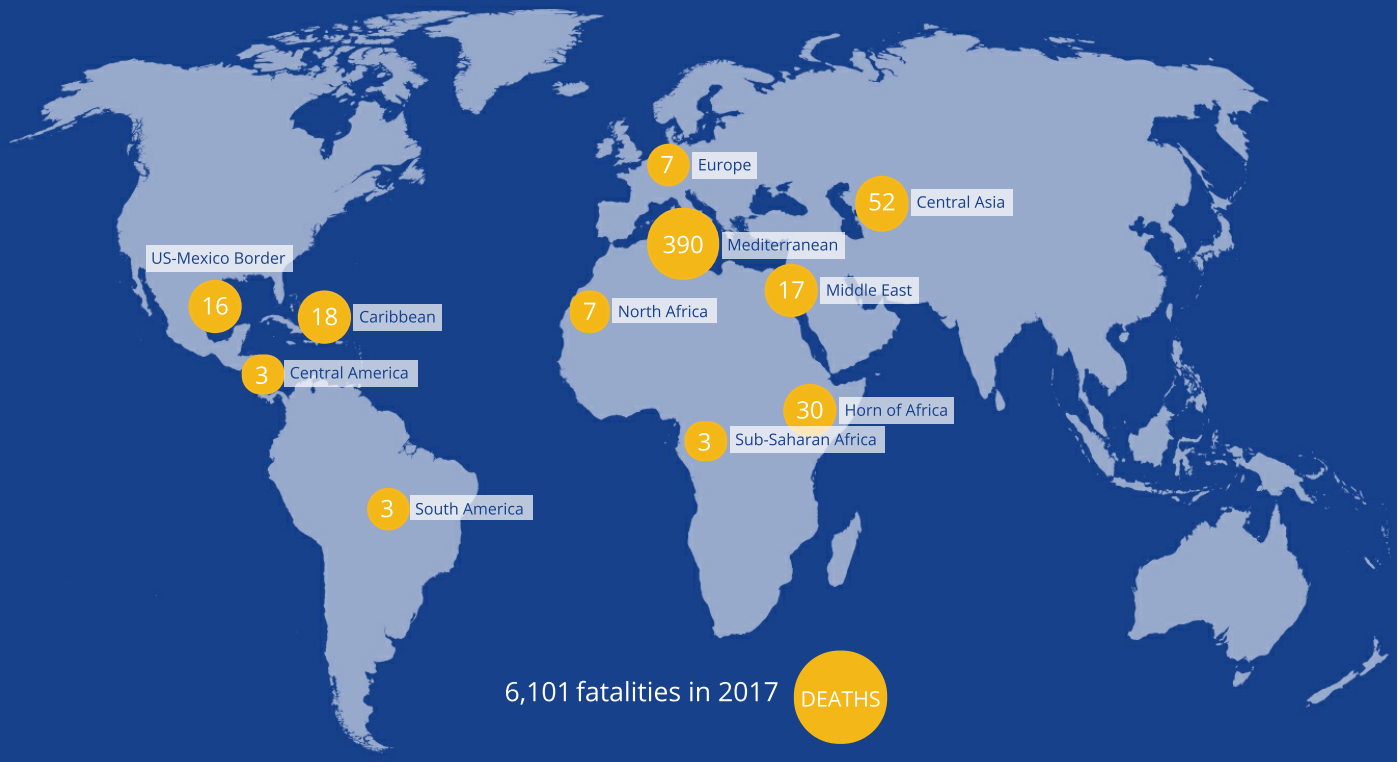

MAIN NATIONALITIES TO GREECE

ARRIVALS

DEATHS

Note: Arrivals data for the current year are updated every Tuesday and Friday.

MAIN NATIONALITIES TO ITALY

FATALITY RATE

Note: Arrivals are from January to February. Arrivals data for the current year are updated every Tuesday and Friday.

MEDITERRANEAN FATALITIES BY MONTH

2015 2016 2017 2018

MEDITERRANEAN ARRIVALS BY MONTH

2015 2016 2017 2018

MISSING MIGRANTS PROJECT GLOBAL OVERVIEW

546 MIGRANT DEATHS IN 2018
AS OF FEBRUARY 03

Data set are estimates from IOM, national authorities and media sources. The boundaries and names shown and the designations used on maps do not imply official endorsement or acceptance by IOM.

Missing Migrants Project is a joint initiative of IOM's [Global Migration Data Analysis Centre \(GMDAC\)](https://www.iom.int/gmdac) and Media and Communications Division (MCD)
Back issues of the Mediterranean Update are available: <https://goo.gl/SXcyjt>