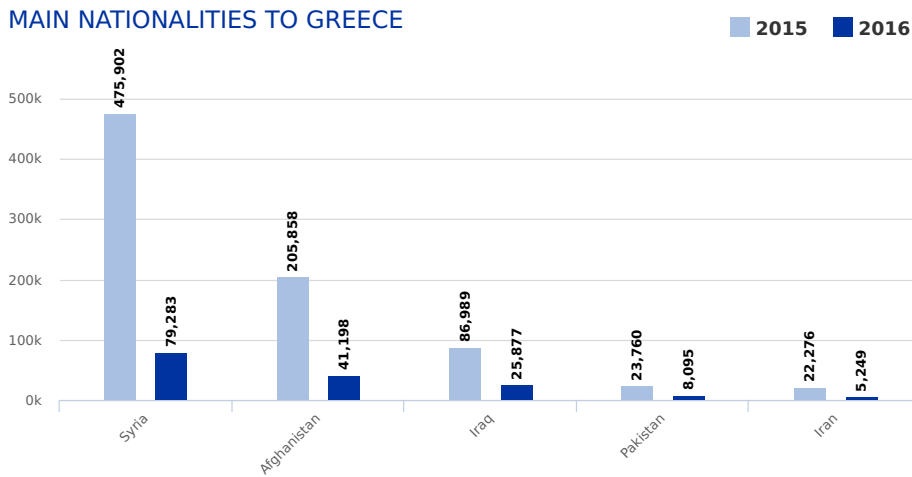

MAIN NATIONALITIES TO GREECE

ARRIVALS

DEATHS

Note: Arrivals data for the current year are updated every Tuesday and Friday.

MAIN NATIONALITIES TO ITALY

FATALITY RATE

Note: Arrivals are from January to February. Arrivals data for the current year are updated every Tuesday and Friday.

MEDITERRANEAN FATALITIES BY MONTH

2015 2016 2017 2018

MEDITERRANEAN ARRIVALS BY MONTH

2015 2016 2017 2018

MISSING MIGRANTS PROJECT GLOBAL OVERVIEW

546 MIGRANT DEATHS IN 2018
AS OF FEBRUARY 03

Data set are estimates from IOM, national authorities and media sources. The boundaries and names shown and the designations used on maps do not imply official endorsement or acceptance by IOM.