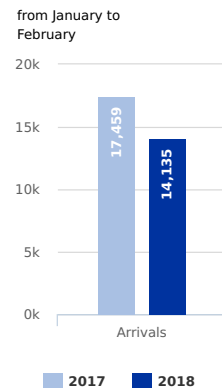

MAIN NATIONALITIES TO GREECE

ARRIVALS

DEATHS

Note: Arrivals data for the current year are updated every Tuesday and Friday.

MAIN NATIONALITIES TO ITALY

FATALITY RATE

Note: Arrivals are from January to February. Arrivals data for the current year are updated every Tuesday and Friday.

MEDITERRANEAN FATALITIES BY MONTH

2015 2016 2017 2018

MEDITERRANEAN ARRIVALS BY MONTH

2015 2016 2017 2018

MISSING MIGRANTS PROJECT GLOBAL OVERVIEW

546 MIGRANT DEATHS IN 2018
AS OF FEBRUARY 03

Data set are estimates from IOM, national authorities and media sources. The boundaries and names shown and the designations used on maps do not imply official endorsement or acceptance by IOM.