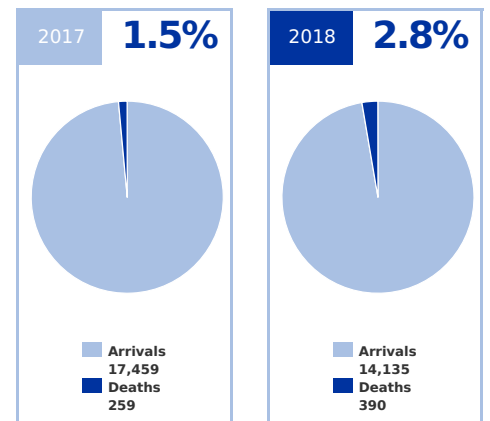

MAIN NATIONALITIES TO GREECE

ARRIVALS

DEATHS

Note: Arrivals data for the current year are updated every Tuesday and Friday.

MAIN NATIONALITIES TO ITALY

FATALITY RATE

Note: Arrivals are from January to February. Arrivals data for the current year are updated every Tuesday and Friday.

MEDITERRANEAN FATALITIES BY MONTH

2015 2016 2017 2018

MEDITERRANEAN ARRIVALS BY MONTH

2015 2016 2017 2018

MISSING MIGRANTS PROJECT GLOBAL OVERVIEW

546 MIGRANT DEATHS IN 2018
AS OF FEBRUARY 03

Data set are estimates from IOM, national authorities and media sources. The boundaries and names shown and the designations used on maps do not imply official endorsement or acceptance by IOM.