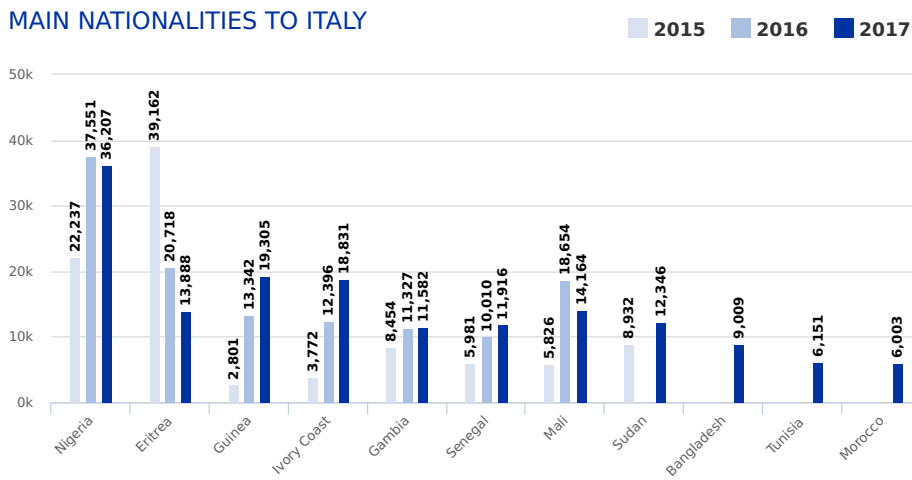

MAIN NATIONALITIES TO GREECE

ARRIVALS

DEATHS

Note: Arrivals data for the current year are updated every Tuesday and Friday.

MAIN NATIONALITIES TO ITALY

FATALITY RATE

Note: Arrivals are from January to February. Arrivals data for the current year are updated every Tuesday and Friday.

MEDITERRANEAN FATALITIES BY MONTH

2015 2016 2017 2018

MEDITERRANEAN ARRIVALS BY MONTH

2015 2016 2017 2018

MISSING MIGRANTS PROJECT GLOBAL OVERVIEW

546 MIGRANT DEATHS IN 2018
AS OF FEBRUARY 03

Data set are estimates from IOM, national authorities and media sources. The boundaries and names shown and the designations used on maps do not imply official endorsement or acceptance by IOM.