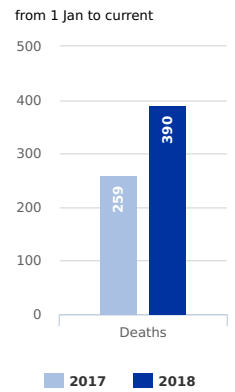

MAIN NATIONALITIES TO GREECE

ARRIVALS

DEATHS

Note: Arrivals data for the current year are updated every Tuesday and Friday.

MAIN NATIONALITIES TO ITALY

FATALITY RATE

Note: Arrivals are from January to February. Arrivals data for the current year are updated every Tuesday and Friday.

MEDITERRANEAN FATALITIES BY MONTH

2015 2016 2017 2018

MEDITERRANEAN ARRIVALS BY MONTH

2015 2016 2017 2018

MISSING MIGRANTS PROJECT GLOBAL OVERVIEW

546 MIGRANT DEATHS IN 2018
AS OF FEBRUARY 03

Data set are estimates from IOM, national authorities and media sources. The boundaries and names shown and the designations used on maps do not imply official endorsement or acceptance by IOM.