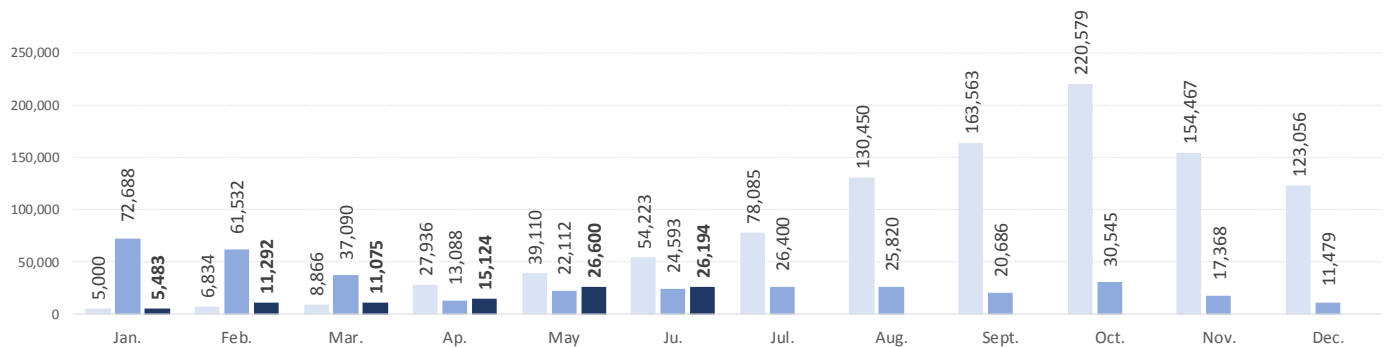

MEDITERRANEAN ARRIVALS BY MONTH

2015 2016 2017

Data sets are estimates from IOM, national authorities and media sources. The boundaries and names shown and the designations used on maps do not imply official endorsement or acceptance by IOM.

Missing Migrants Project is a joint initiative of IOM's [Global Migration Data Analysis Centre (GMDAC)](#) and Media and Communications Division (MCD)

Back issues of the Mediterranean Update are available: <https://goo.gl/SXcylt>