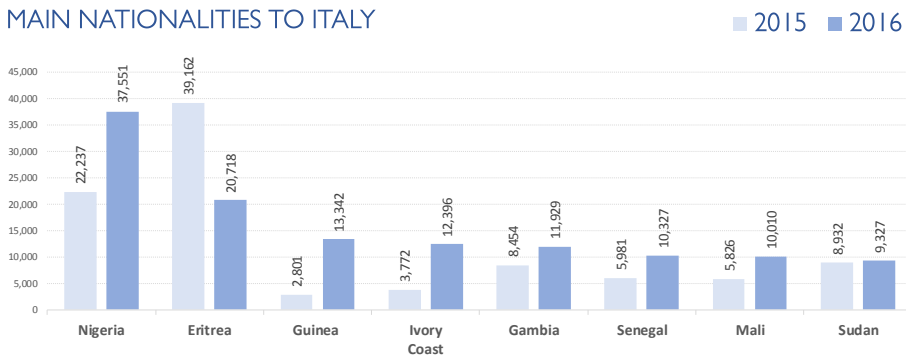

MAIN NATIONALITIES TO GREECE

ARRIVALS FROM 1 JAN TO 29 JUNE

DEATHS FROM 1 JAN TO 29 JUNE

MAIN NATIONALITIES TO ITALY

*to 29.06.2017

MEDITERRANEAN FATALITIES BY MONTH

2015 2016 2017

MEDITERRANEAN ARRIVALS BY MONTH