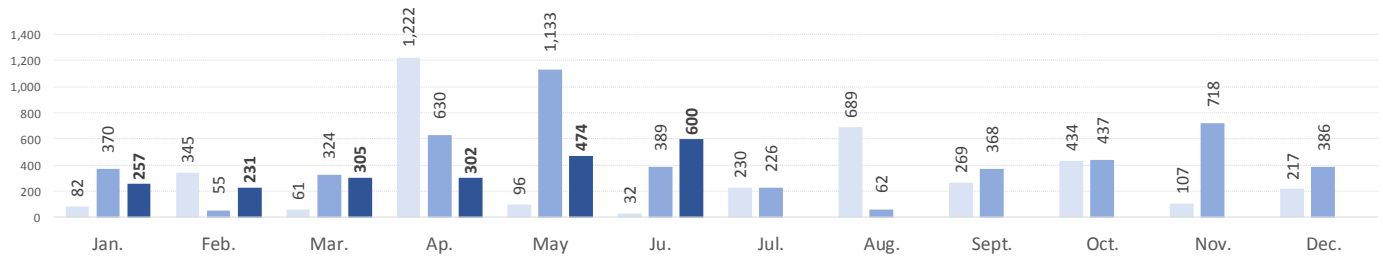

MAIN NATIONALITIES TO GREECE

ARRIVALS FROM 1 JAN TO 29 JUNE

DEATHS FROM 1 JAN TO 29 JUNE

MAIN NATIONALITIES TO ITALY

*to 29.06.2017

MEDITERRANEAN FATALITIES BY MONTH

2015 2016 2017

MEDITERRANEAN ARRIVALS BY MONTH

Missing Migrants Project is a joint initiative of IOM's [Global Migration Data Analysis Centre \(GMDAC\)](#) and Media and Communications Division (MCD)

Back issues of the Mediterranean Update are available: <https://goo.gl/SXcylt>