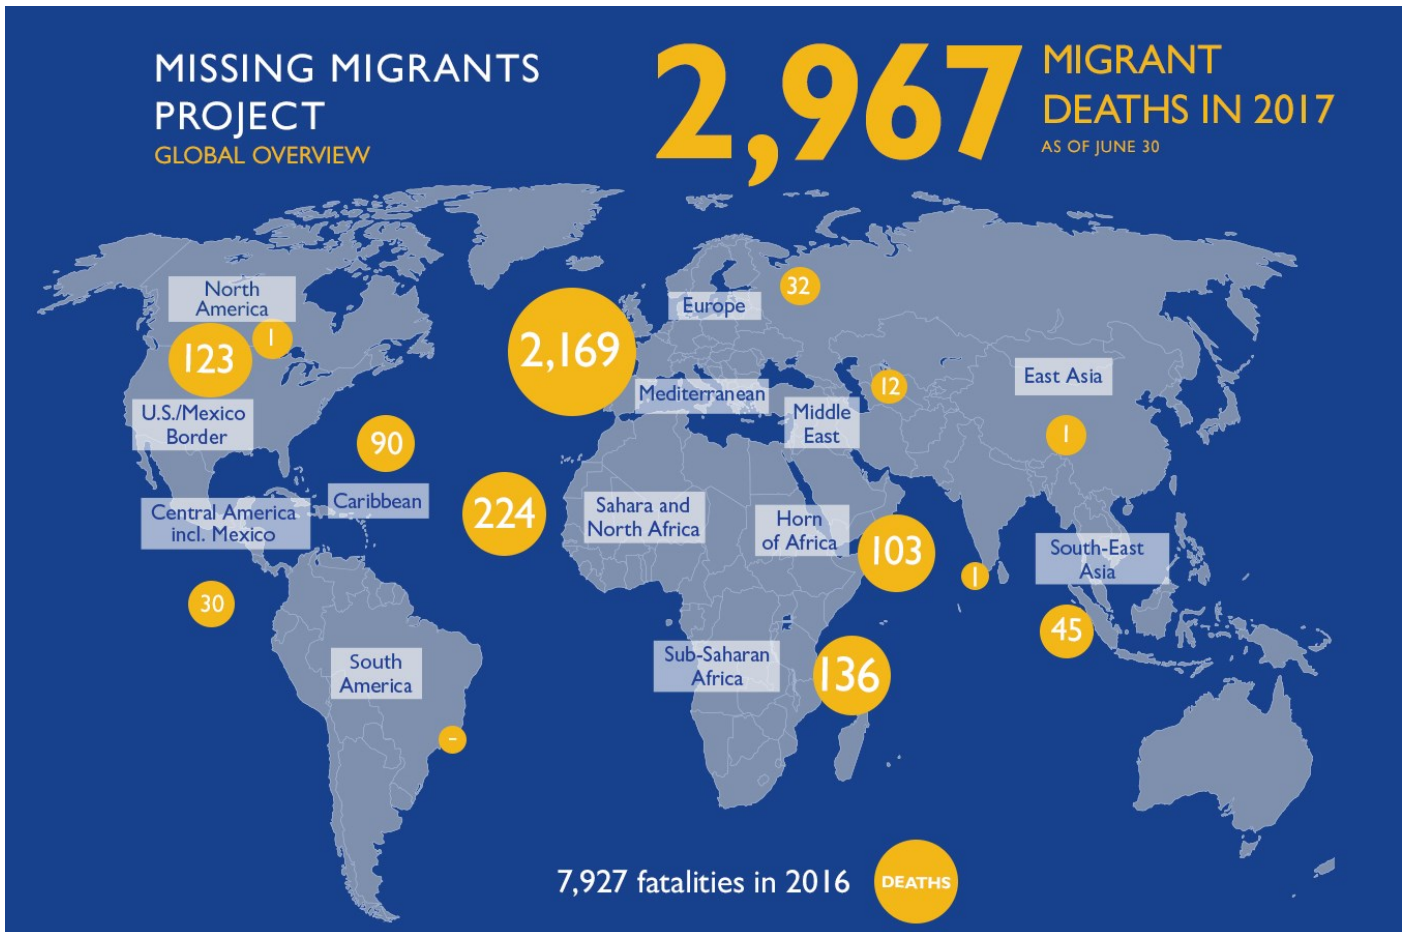

MAIN NATIONALITIES TO GREECE

ARRIVALS FROM 1 JAN TO 29 JUNE

DEATHS FROM 1 JAN TO 29 JUNE

MAIN NATIONALITIES TO ITALY

*to 29.06.2017

MEDITERRANEAN FATALITIES BY MONTH

2015 2016 2017

MEDITERRANEAN ARRIVALS BY MONTH

2015 2016 2017

Data sets are estimates from IOM, national authorities and media sources. The boundaries and names shown and the designations used on maps do not imply official endorsement or acceptance by IOM.

Missing Migrants Project is a joint initiative of IOM's [Global Migration Data Analysis Centre \(GMDAC\)](#) and Media and Communications Division (MCD)

Back issues of the Mediterranean Update are available: <https://goo.gl/SXcylt>