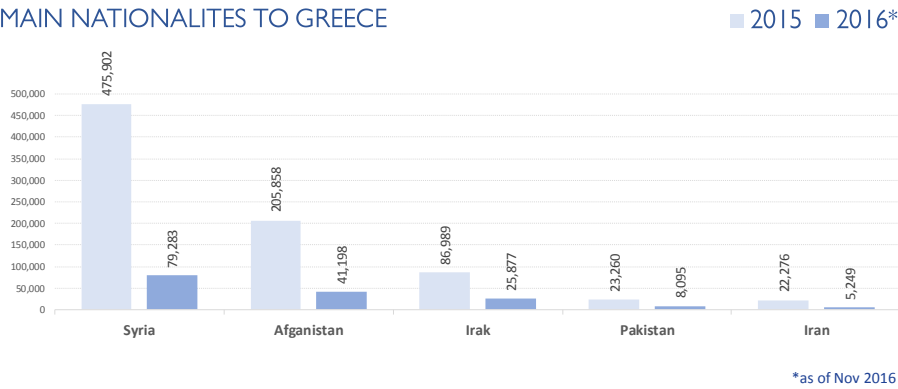

MAIN NATIONALITIES TO GREECE

ARRIVALS FROM 1 JAN TO 29 JUNE

DEATHS FROM 1 JAN TO 29 JUNE

MAIN NATIONALITIES TO ITALY

*to 29.06.2017

MEDITERRANEAN FATALITIES BY MONTH

2015 2016 2017

MEDITERRANEAN ARRIVALS BY MONTH