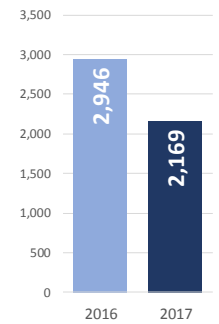

MAIN NATIONALITIES TO GREECE

ARRIVALS FROM 1 JAN TO 29 JUNE

DEATHS FROM 1 JAN TO 29 JUNE

MAIN NATIONALITIES TO ITALY

*to 29.06.2017

MEDITERRANEAN FATALITIES BY MONTH

2015 2016 2017

MEDITERRANEAN ARRIVALS BY MONTH