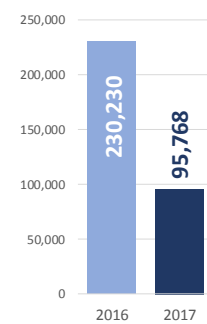

MAIN NATIONALITIES TO GREECE

ARRIVALS FROM 1 JAN TO 29 JUNE

DEATHS FROM 1 JAN TO 29 JUNE

MAIN NATIONALITIES TO ITALY

*to 29.06.2017

MEDITERRANEAN FATALITIES BY MONTH

2015 2016 2017

MEDITERRANEAN ARRIVALS BY MONTH