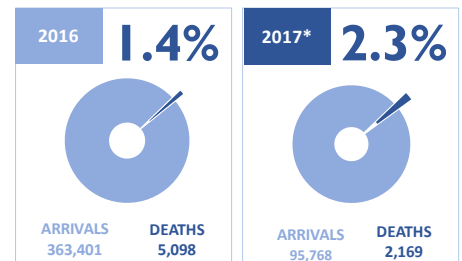

MAIN NATIONALITIES TO GREECE

ARRIVALS FROM 1 JAN TO 29 JUNE

DEATHS FROM 1 JAN TO 29 JUNE

MAIN NATIONALITIES TO ITALY

*to 29.06.2017

MEDITERRANEAN FATALITIES BY MONTH

2015 2016 2017

MEDITERRANEAN ARRIVALS BY MONTH