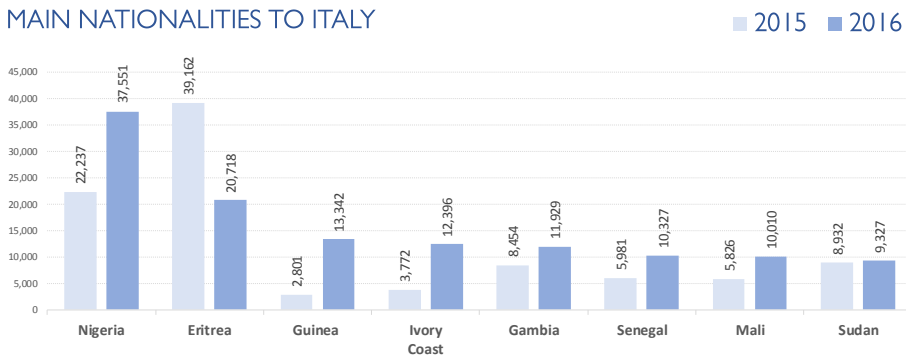

MAIN NATIONALITIES TO GREECE

ARRIVALS

FROM 1 JAN TO 18 JUNE

DEATHS

FROM 1 JAN TO 18 JUNE

MAIN NATIONALITIES TO ITALY

*to 18.06.2017

MEDITERRANEAN FATALITIES BY MONTH

2015 2016 2017

MEDITERRANEAN ARRIVALS BY MONTH

2015 2016 2017

Data sets are estimates from IOM, national authorities and media sources. The boundaries and names shown and the designations used on maps do not imply official endorsement or acceptance by IOM.