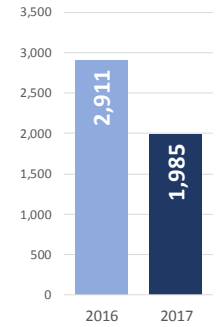

MAIN NATIONALITIES TO GREECE

ARRIVALS

FROM 1 JAN TO 18 JUNE

DEATHS

FROM 1 JAN TO 18 JUNE

MAIN NATIONALITIES TO ITALY

*to 18.06.2017

MEDITERRANEAN FATALITIES BY MONTH