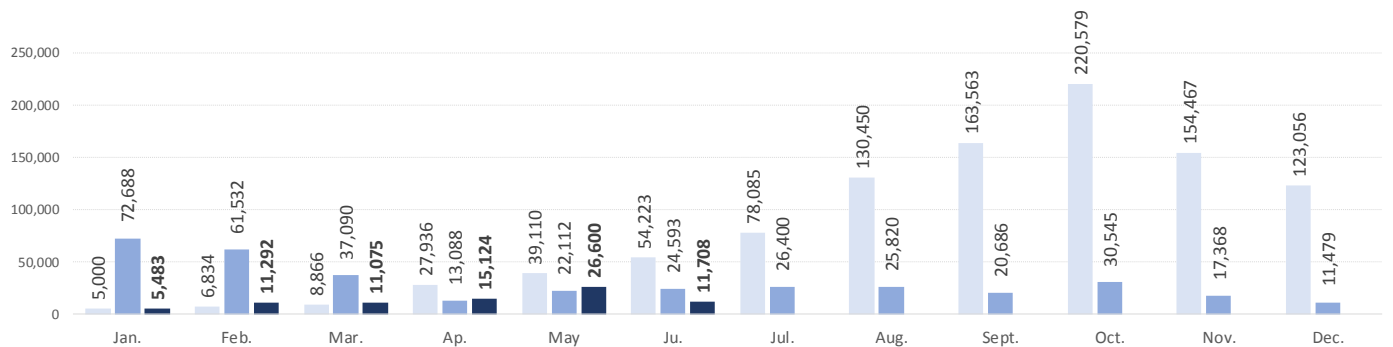

MAIN NATIONALITIES TO GREECE

ARRIVALS

FROM 1 JAN TO 18 JUNE

DEATHS

FROM 1 JAN TO 18 JUNE

MAIN NATIONALITIES TO ITALY

*to 18.06.2017

MEDITERRANEAN FATALITIES BY MONTH

2015 2016 2017

MEDITERRANEAN ARRIVALS BY MONTH

2015 2016 2017

Data sets are estimates from IOM, national authorities and media sources. The boundaries and names shown and the designations used on maps do not imply official endorsement or acceptance by IOM.

Missing Migrants Project is a joint initiative of IOM's [Global Migration Data Analysis Centre \(GMDAC\)](#) and Media and Communications Division (MCD)

Back issues of the Mediterranean Update are available: <https://goo.gl/SXcylt>