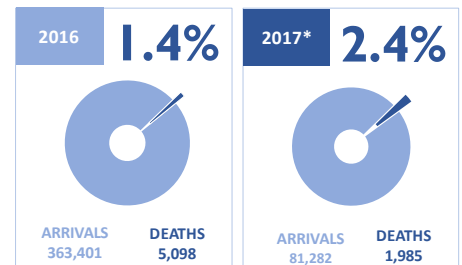

MAIN NATIONALITIES TO GREECE

ARRIVALS

FROM 1 JAN TO 18 JUNE

DEATHS

FROM 1 JAN TO 18 JUNE

MAIN NATIONALITIES TO ITALY

*to 18.06.2017

MEDITERRANEAN FATALITIES BY MONTH

2015 2016 2017

MEDITERRANEAN ARRIVALS BY MONTH

2015 2016 2017

Data sets are estimates from IOM, national authorities and media sources. The boundaries and names shown and the designations used on maps do not imply official endorsement or acceptance by IOM.