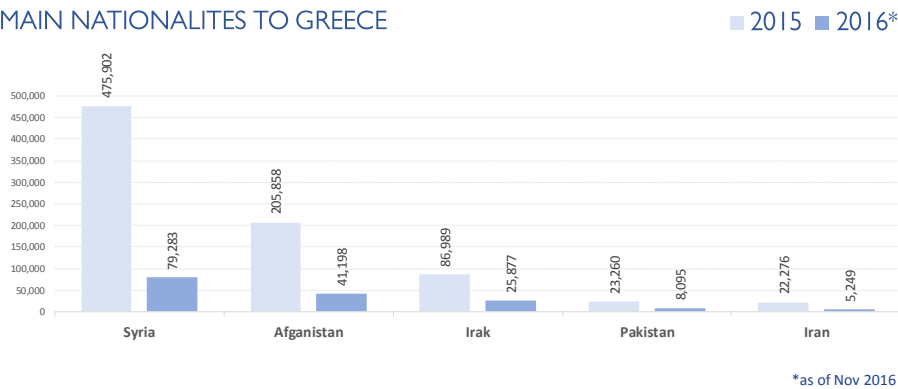

MAIN NATIONALITIES TO GREECE

ARRIVALS

FROM 1 JAN TO 18 JUNE

DEATHS

FROM 1 JAN TO 18 JUNE

MAIN NATIONALITIES TO ITALY

*to 18.06.2017

MEDITERRANEAN FATALITIES BY MONTH

2015 2016 2017

MEDITERRANEAN ARRIVALS BY MONTH

2015 2016 2017

Data sets are estimates from IOM, national authorities and media sources. The boundaries and names shown and the designations used on maps do not imply official endorsement or acceptance by IOM.