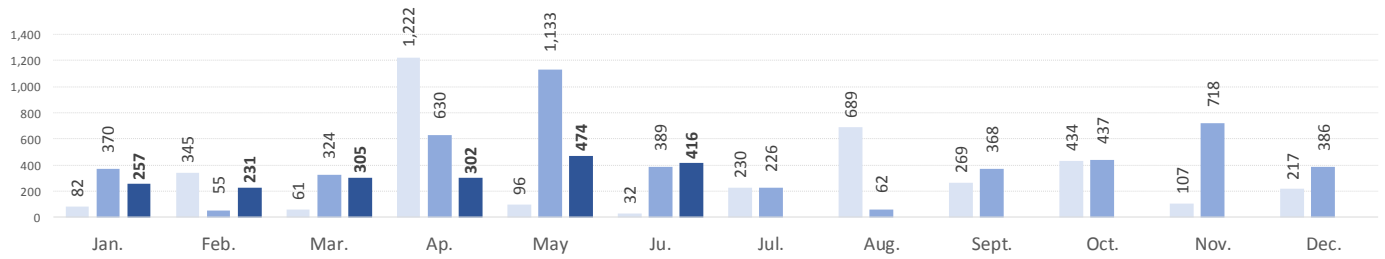

MAIN NATIONALITIES TO GREECE

ARRIVALS

FROM 1 JAN TO 18 JUNE

DEATHS

FROM 1 JAN TO 18 JUNE

MAIN NATIONALITIES TO ITALY

*to 18.06.2017

MEDITERRANEAN FATALITIES BY MONTH

2015 2016 2017

MEDITERRANEAN ARRIVALS BY MONTH

2015 2016 2017

Data sets are estimates from IOM, national authorities and media sources. The boundaries and names shown and the designations used on maps do not imply official endorsement or acceptance by IOM.

Missing Migrants Project is a joint initiative of IOM's [Global Migration Data Analysis Centre \(GMDAC\)](#) and Media and Communications Division (MCD)

Back issues of the Mediterranean Update are available: <https://goo.gl/SXcylt>