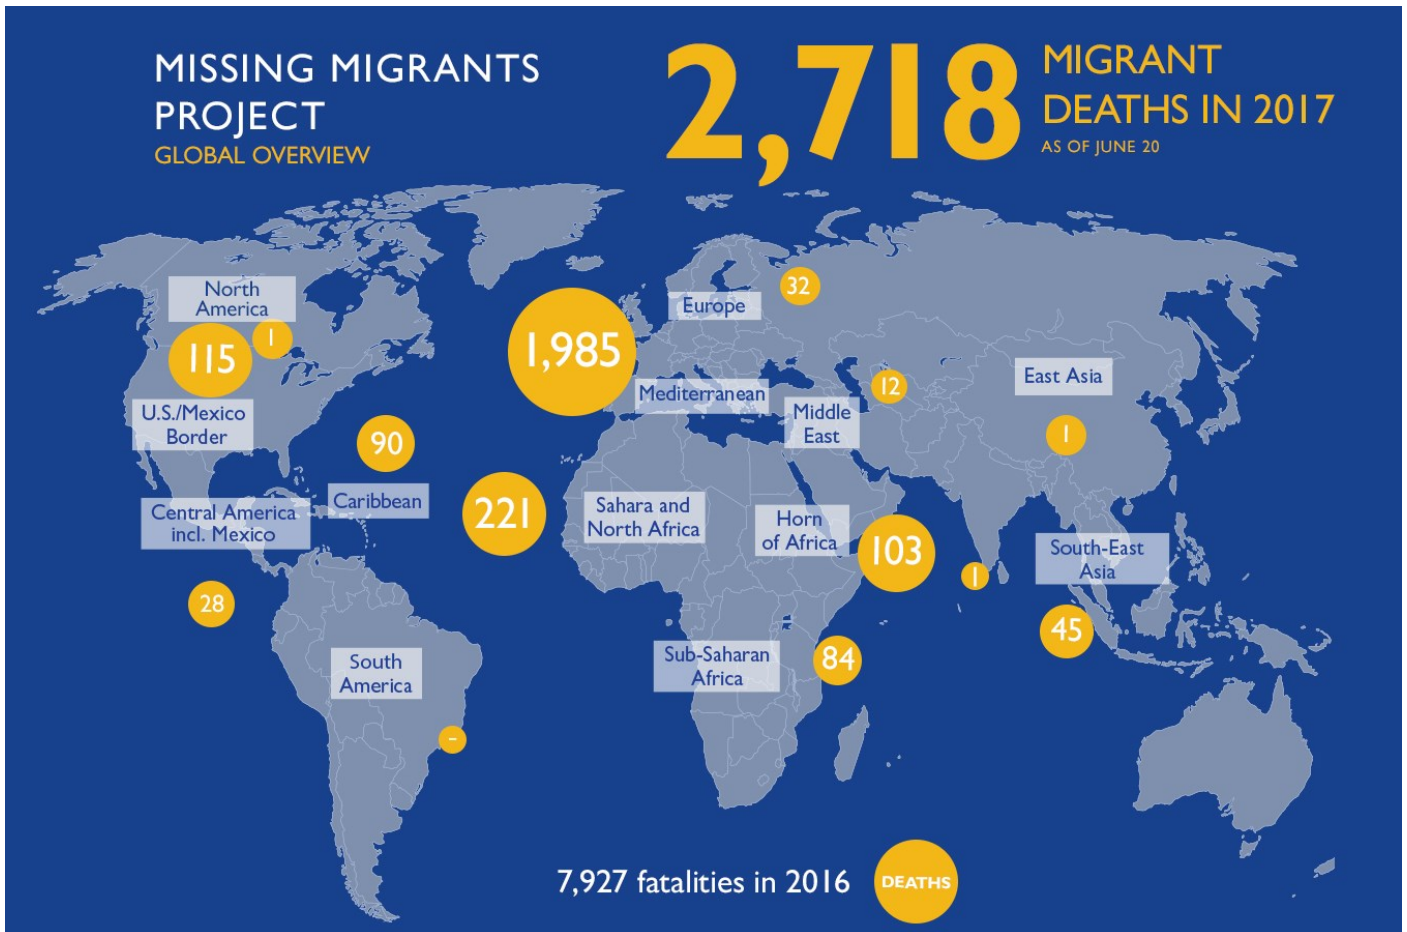

MAIN NATIONALITIES TO GREECE

ARRIVALS

FROM 1 JAN TO 18 JUNE

DEATHS

FROM 1 JAN TO 18 JUNE

MAIN NATIONALITIES TO ITALY

*to 18.06.2017

MEDITERRANEAN FATALITIES BY MONTH

2015 2016 2017

MEDITERRANEAN ARRIVALS BY MONTH

2015 2016 2017

Data sets are estimates from IOM, national authorities and media sources. The boundaries and names shown and the designations used on maps do not imply official endorsement or acceptance by IOM.

Missing Migrants Project is a joint initiative of IOM's [Global Migration Data Analysis Centre \(GMDAC\)](#) and Media and Communications Division (MCD)

Back issues of the Mediterranean Update are available: <https://goo.gl/SXcylt>