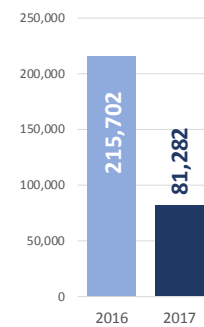

MAIN NATIONALITIES TO GREECE

ARRIVALS

FROM 1 JAN TO 18 JUNE

DEATHS

FROM 1 JAN TO 18 JUNE

MAIN NATIONALITIES TO ITALY

*to 18.06.2017

MEDITERRANEAN FATALITIES BY MONTH