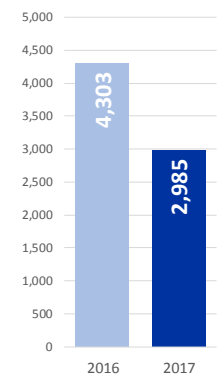

MAIN NATIONALITIES TO GREECE

ARRIVALS FROM 1 JAN TO 19 NOV

DEATHS FROM 1 JAN TO 19 NOV

MAIN NATIONALITIES TO ITALY

FATALITY RATE

*TO 19/11/17

MEDITERRANEAN FATALITIES BY MONTH

2015 2016 2017