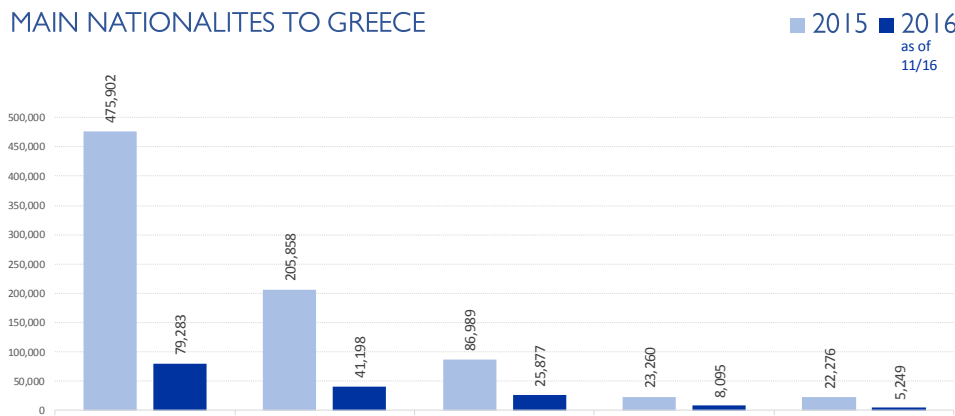

MAIN NATIONALITIES TO GREECE

ARRIVALS FROM 1 JAN TO 19 NOV

DEATHS FROM 1 JAN TO 19 NOV

MAIN NATIONALITIES TO ITALY

FATALITY RATE

*TO 19/11/17

MEDITERRANEAN FATALITIES BY MONTH

2015 2016 2017