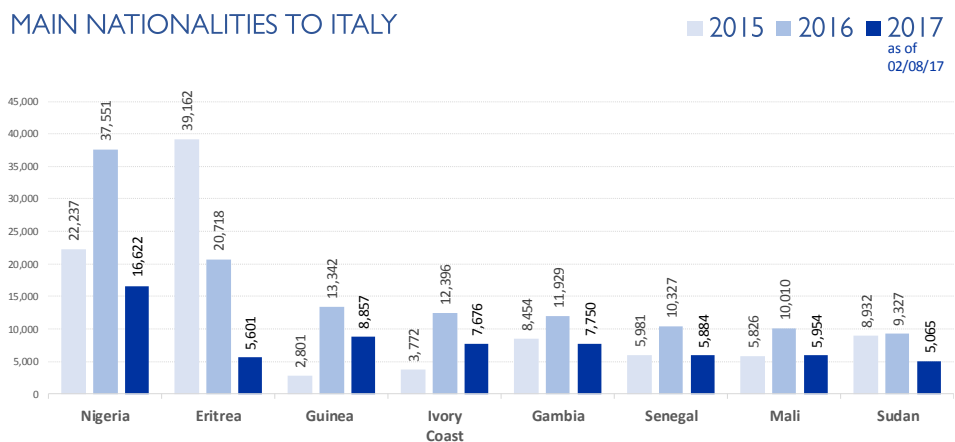

MAIN NATIONALITIES TO GREECE

ARRIVALS FROM 1 JAN TO 19 NOV

DEATHS FROM 1 JAN TO 19 NOV

MAIN NATIONALITIES TO ITALY

FATALITY RATE

*TO 19/11/17

MEDITERRANEAN FATALITIES BY MONTH

2015 2016 2017