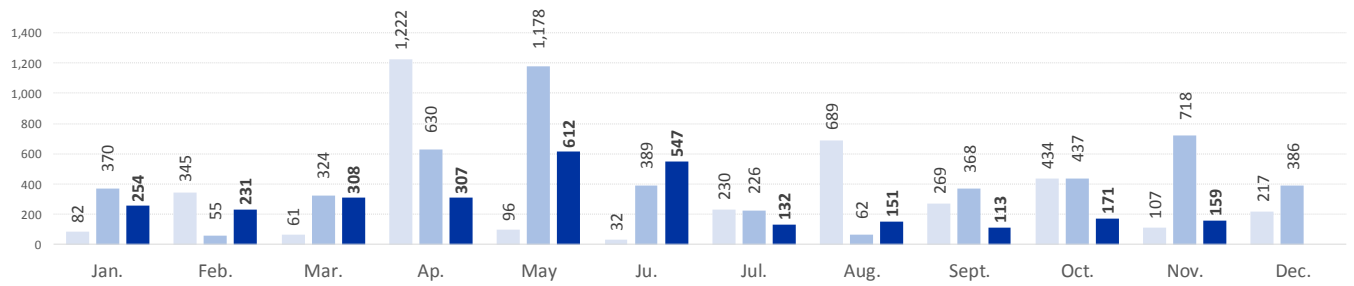

MAIN NATIONALITIES TO GREECE

ARRIVALS FROM 1 JAN TO 19 NOV

DEATHS FROM 1 JAN TO 19 NOV

MAIN NATIONALITIES TO ITALY

FATALITY RATE

*TO 19/11/17

MEDITERRANEAN FATALITIES BY MONTH

2015 2016 2017

MEDITERRANEAN ARRIVALS BY MONTH

2015 2016 2017

Data sets are estimates from IOM, national authorities and media sources. The boundaries and names shown and the designations used on maps do not imply official endorsement or acceptance by IOM.

Missing Migrants Project is a joint initiative of IOM's [Global Migration Data Analysis Centre \(GMDAC\)](#) and Media and Communications Division (MCD)
Back issues of the Mediterranean Update are available: <https://goo.gl/SXcylt>