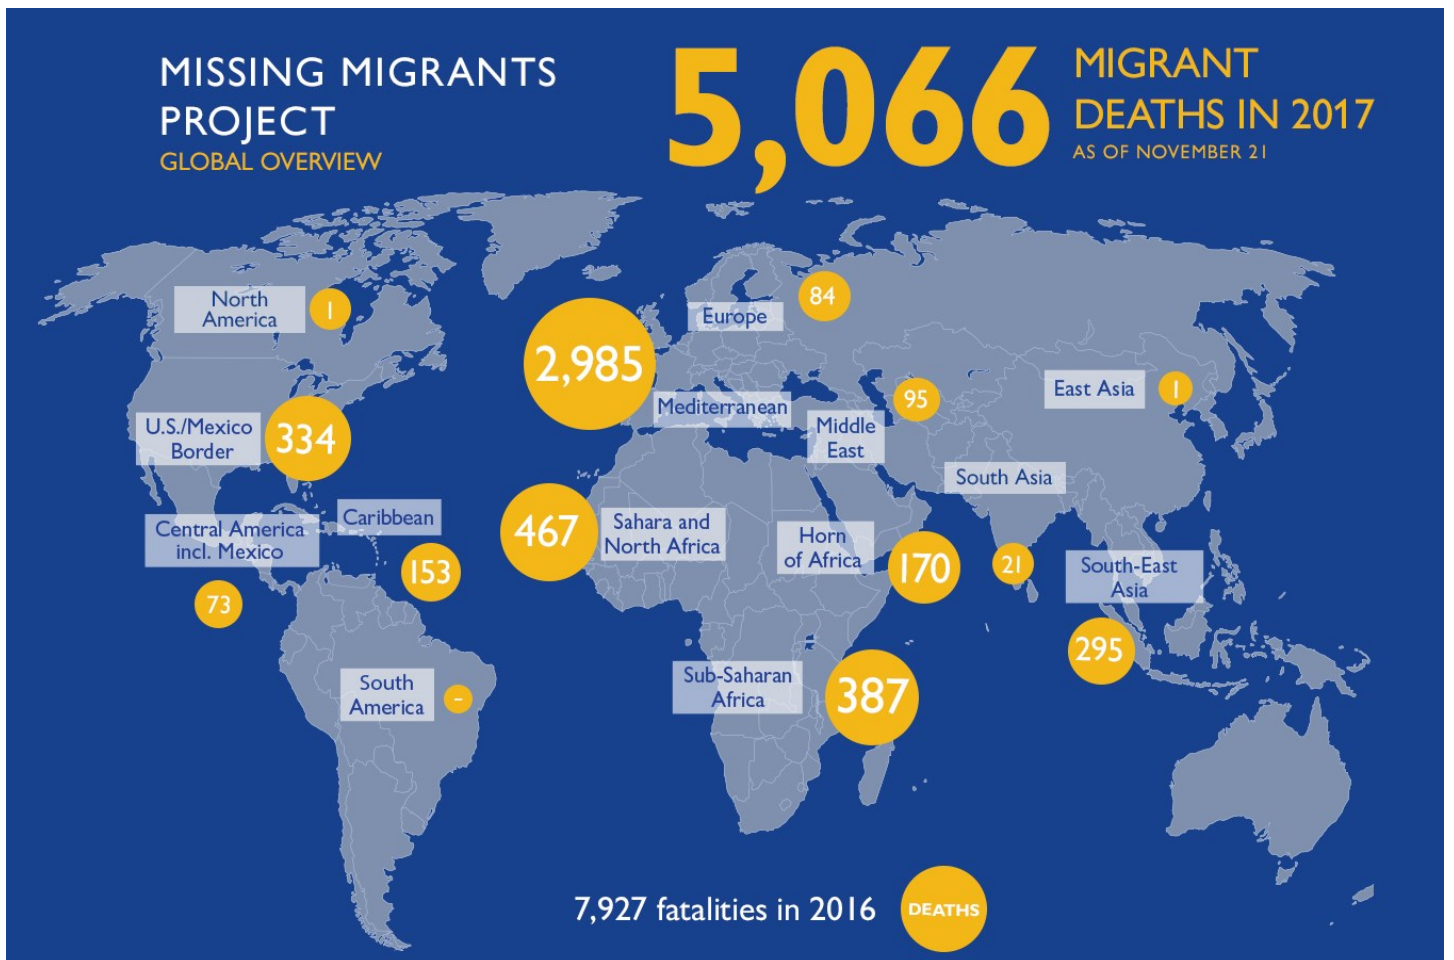

MAIN NATIONALITIES TO GREECE

ARRIVALS FROM 1 JAN TO 19 NOV

DEATHS FROM 1 JAN TO 19 NOV

MAIN NATIONALITIES TO ITALY

FATALITY RATE

*TO 19/11/17

MEDITERRANEAN FATALITIES BY MONTH

2015 2016 2017

MEDITERRANEAN ARRIVALS BY MONTH

2015 2016 2017

Data sets are estimates from IOM, national authorities and media sources. The boundaries and names shown and the designations used on maps do not imply official endorsement or acceptance by IOM.

Missing Migrants Project is a joint initiative of IOM's [Global Migration Data Analysis Centre \(GMDAC\)](#) and Media and Communications Division (MCD)
Back issues of the Mediterranean Update are available: <https://goo.gl/SXcylt>