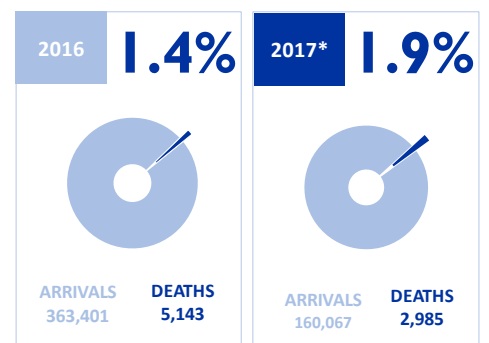

MAIN NATIONALITIES TO GREECE

ARRIVALS FROM 1 JAN TO 19 NOV

DEATHS FROM 1 JAN TO 19 NOV

MAIN NATIONALITIES TO ITALY

FATALITY RATE

*TO 19/11/17

MEDITERRANEAN FATALITIES BY MONTH

2015 2016 2017

MEDITERRANEAN ARRIVALS BY MONTH

2015 2016 2017

Data sets are estimates from IOM, national authorities and media sources. The boundaries and names shown and the designations used on maps do not imply official endorsement or acceptance by IOM.