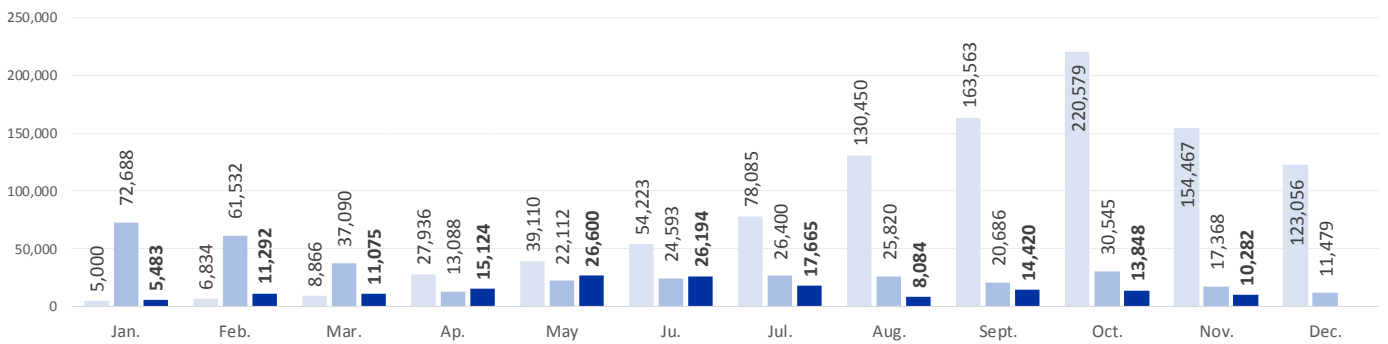

MAIN NATIONALITIES TO GREECE

ARRIVALS FROM 1 JAN TO 19 NOV

DEATHS FROM 1 JAN TO 19 NOV

MAIN NATIONALITIES TO ITALY

FATALITY RATE

*TO 19/11/17

MEDITERRANEAN FATALITIES BY MONTH

2015 2016 2017

MEDITERRANEAN ARRIVALS BY MONTH

2015 2016 2017

Data sets are estimates from IOM, national authorities and media sources. The boundaries and names shown and the designations used on maps do not imply official endorsement or acceptance by IOM.

Missing Migrants Project is a joint initiative of IOM's [Global Migration Data Analysis Centre \(GMDAC\)](#) and Media and Communications Division (MCD)
Back issues of the Mediterranean Update are available: <https://goo.gl/SXcylt>