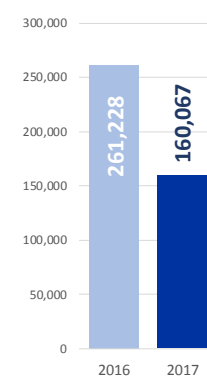

MAIN NATIONALITIES TO GREECE

ARRIVALS FROM 1 JAN TO 19 NOV

DEATHS FROM 1 JAN TO 19 NOV

MAIN NATIONALITIES TO ITALY

FATALITY RATE

*TO 19/11/17

MEDITERRANEAN FATALITIES BY MONTH

2015 2016 2017