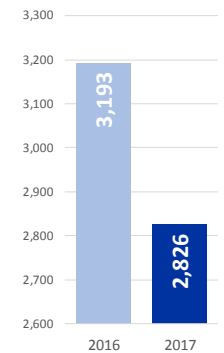

MAIN NATIONALITIES TO GREECE

ARRIVALS FROM 1 JAN TO 29 OCT

DEATHS FROM 1 JAN TO 29 OCT

MAIN NATIONALITIES TO ITALY

FATALITY RATE

*TO 29/01/17

MEDITERRANEAN FATALITIES BY MONTH

2015 2016 2017