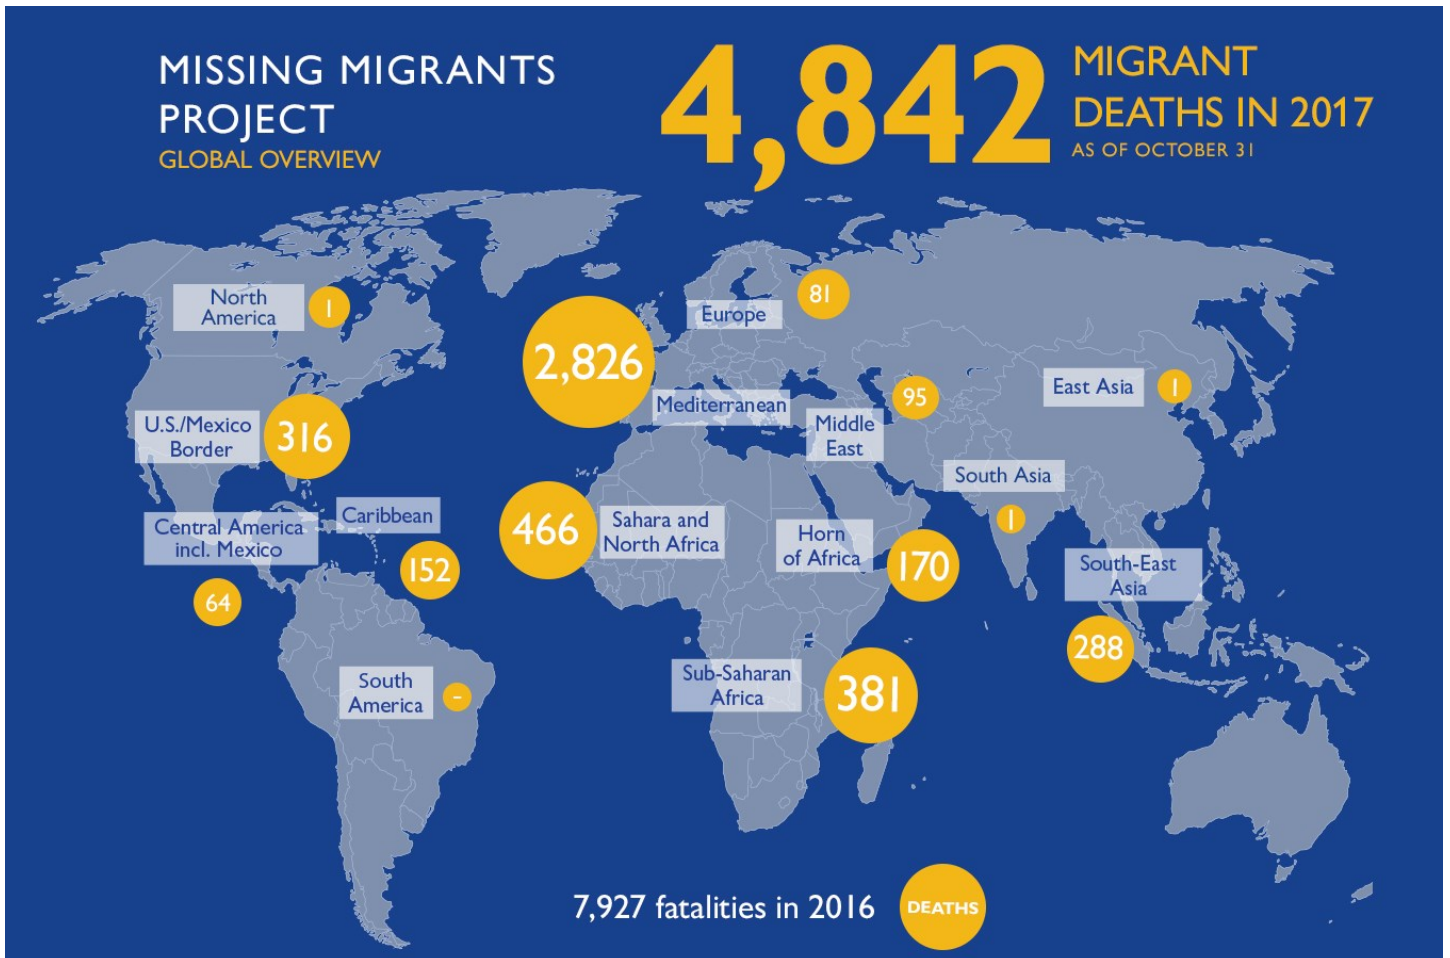

MAIN NATIONALITIES TO GREECE

ARRIVALS FROM 1 JAN TO 29 OCT

DEATHS FROM 1 JAN TO 29 OCT

MAIN NATIONALITIES TO ITALY

FATALITY RATE

*TO 29/01/17

MEDITERRANEAN FATALITIES BY MONTH

2015 2016 2017

MEDITERRANEAN ARRIVALS BY MONTH

2015 2016 2017

Data sets are estimates from IOM, national authorities and media sources. The boundaries and names shown and the designations used on maps do not imply official endorsement or acceptance by IOM.

Missing Migrants Project is a joint initiative of IOM's [Global Migration Data Analysis Centre \(GMDAC\)](#) and Media and Communications Division (MCD)
Back issues of the Mediterranean Update are available: <https://goo.gl/SXcylt>