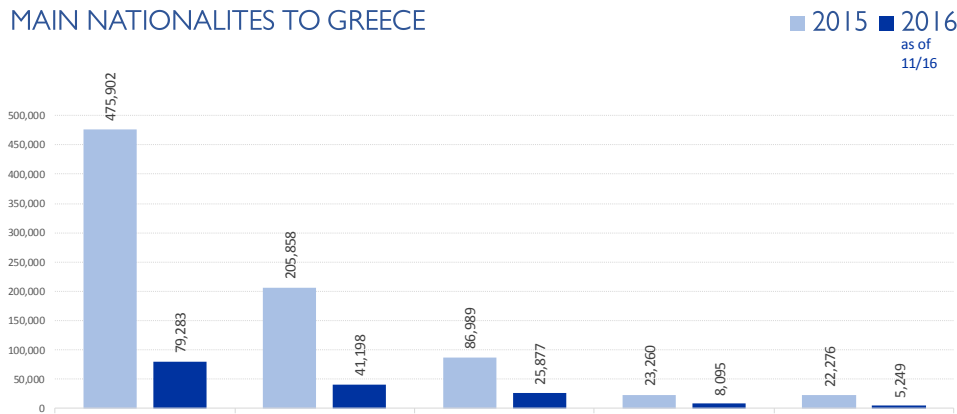

MAIN NATIONALITIES TO GREECE

ARRIVALS FROM 1 JAN TO 29 OCT

DEATHS FROM 1 JAN TO 29 OCT

MAIN NATIONALITIES TO ITALY

FATALITY RATE

*TO 29/01/17

MEDITERRANEAN FATALITIES BY MONTH

2015 2016 2017