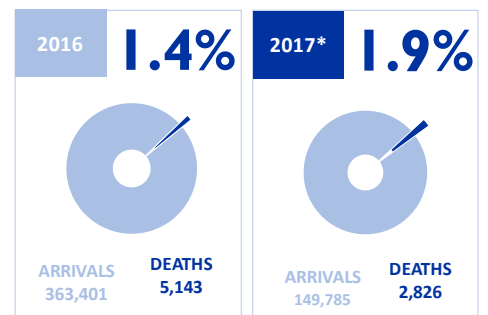

MAIN NATIONALITIES TO GREECE

ARRIVALS FROM 1 JAN TO 29 OCT

DEATHS FROM 1 JAN TO 29 OCT

MAIN NATIONALITIES TO ITALY

FATALITY RATE

*TO 29/01/17

MEDITERRANEAN FATALITIES BY MONTH

2015 2016 2017

MEDITERRANEAN ARRIVALS BY MONTH

2015 2016 2017

Data sets are estimates from IOM, national authorities and media sources. The boundaries and names shown and the designations used on maps do not imply official endorsement or acceptance by IOM.