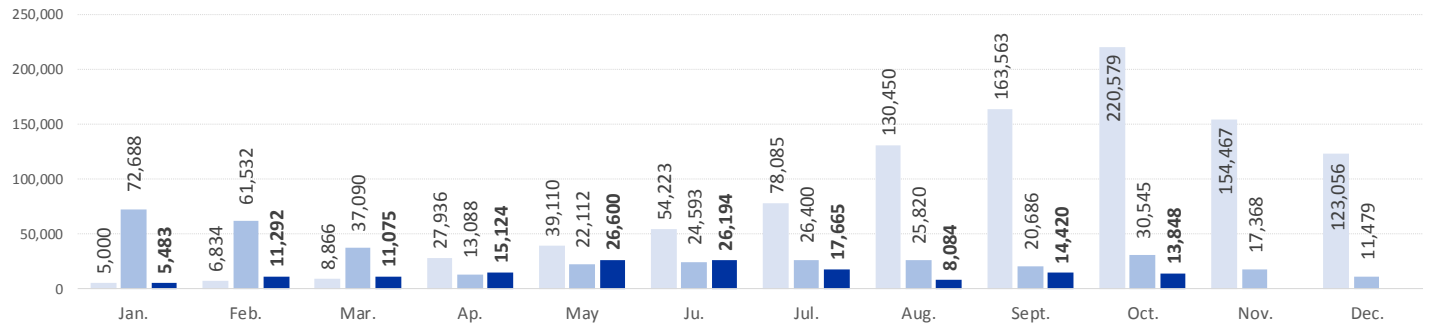

MAIN NATIONALITIES TO GREECE

ARRIVALS FROM 1 JAN TO 29 OCT

DEATHS FROM 1 JAN TO 29 OCT

MAIN NATIONALITIES TO ITALY

FATALITY RATE

*TO 29/01/17

MEDITERRANEAN FATALITIES BY MONTH

2015 2016 2017

MEDITERRANEAN ARRIVALS BY MONTH

2015 2016 2017

Data sets are estimates from IOM, national authorities and media sources. The boundaries and names shown and the designations used on maps do not imply official endorsement or acceptance by IOM.

Missing Migrants Project is a joint initiative of IOM's [Global Migration Data Analysis Centre \(GMDAC\)](#) and Media and Communications Division (MCD)
Back issues of the Mediterranean Update are available: <https://goo.gl/SXcylt>