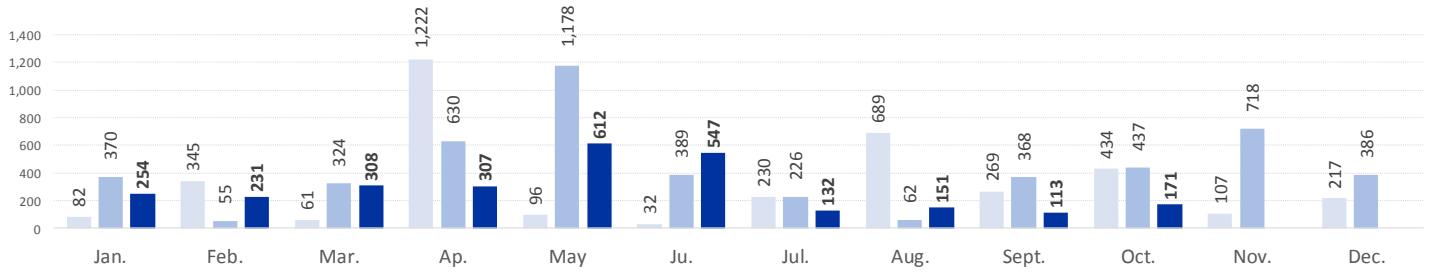

MAIN NATIONALITIES TO GREECE

ARRIVALS FROM 1 JAN TO 29 OCT

DEATHS FROM 1 JAN TO 29 OCT

MAIN NATIONALITIES TO ITALY

FATALITY RATE

*TO 29/01/17

MEDITERRANEAN FATALITIES BY MONTH

2015 2016 2017

MEDITERRANEAN ARRIVALS BY MONTH

2015 2016 2017

Data sets are estimates from IOM, national authorities and media sources. The boundaries and names shown and the designations used on maps do not imply official endorsement or acceptance by IOM.

Missing Migrants Project is a joint initiative of IOM's [Global Migration Data Analysis Centre \(GMDAC\)](#) and Media and Communications Division (MCD)
Back issues of the Mediterranean Update are available: <https://goo.gl/SXcylt>