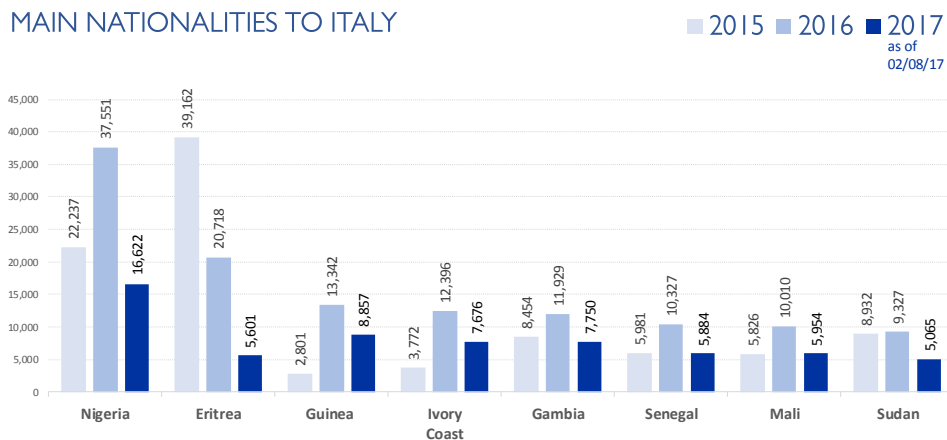

MAIN NATIONALITIES TO GREECE

ARRIVALS FROM 1 JAN TO 29 OCT

DEATHS FROM 1 JAN TO 29 OCT

MAIN NATIONALITIES TO ITALY

FATALITY RATE

*TO 29/01/17

MEDITERRANEAN FATALITIES BY MONTH

2015 2016 2017