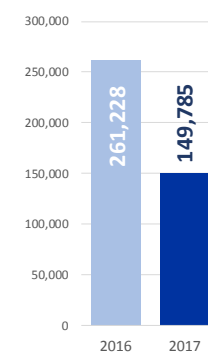

MAIN NATIONALITIES TO GREECE

ARRIVALS FROM 1 JAN TO 29 OCT

DEATHS FROM 1 JAN TO 29 OCT

MAIN NATIONALITIES TO ITALY

FATALITY RATE

*TO 29/01/17

MEDITERRANEAN FATALITIES BY MONTH

2015 2016 2017