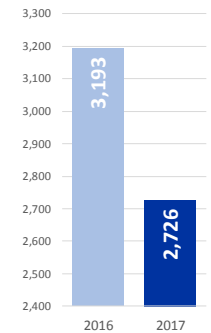

MAIN NATIONALITIES TO GREECE

ARRIVALS FROM 1 JAN TO 04 OCT

DEATHS FROM 1 JAN TO 04 OCT

MAIN NATIONALITIES TO ITALY

FATALITY RATE

*TO 04/01/17

MEDITERRANEAN FATALITIES BY MONTH

■ 2015 ■ 2016 ■ 2017