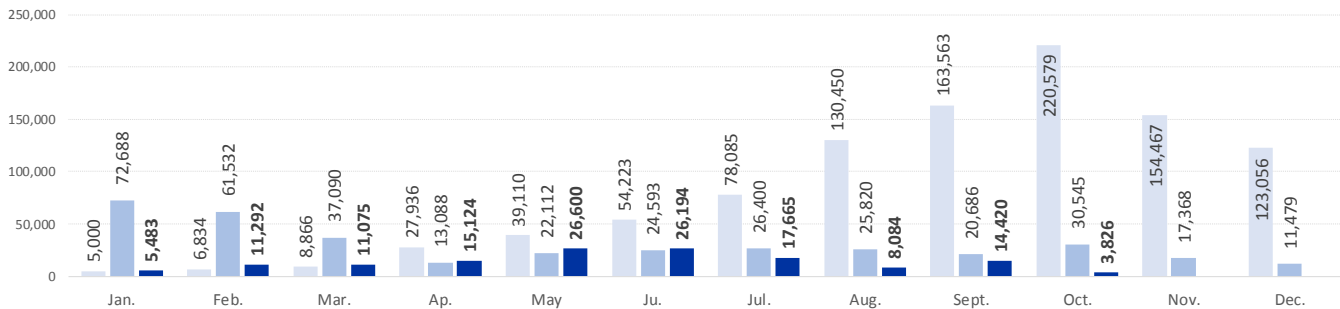

MAIN NATIONALITIES TO GREECE

ARRIVALS FROM 1 JAN TO 04 OCT

DEATHS FROM 1 JAN TO 04 OCT

MAIN NATIONALITIES TO ITALY

FATALITY RATE

*TO 04/01/17

MEDITERRANEAN FATALITIES BY MONTH

■ 2015 ■ 2016 ■ 2017

MEDITERRANEAN ARRIVALS BY MONTH

■ 2015 ■ 2016 ■ 2017

Data sets are estimates from IOM, national authorities and media sources. The boundaries and names shown and the designations used on maps do not imply official endorsement or acceptance by IOM.

Missing Migrants Project is a joint initiative of IOM's [Global Migration Data Analysis Centre \(GMDAC\)](#) and Media and Communications Division (MCD)
Back issues of the Mediterranean Update are available: <https://goo.gl/SXcylt>