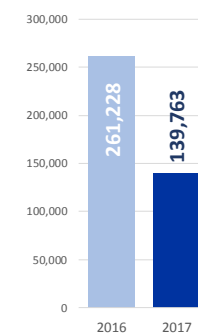

MAIN NATIONALITIES TO GREECE

ARRIVALS FROM 1 JAN TO 04 OCT

DEATHS FROM 1 JAN TO 04 OCT

MAIN NATIONALITIES TO ITALY

FATALITY RATE

*TO 04/01/17

MEDITERRANEAN FATALITIES BY MONTH

■ 2015 ■ 2016 ■ 2017