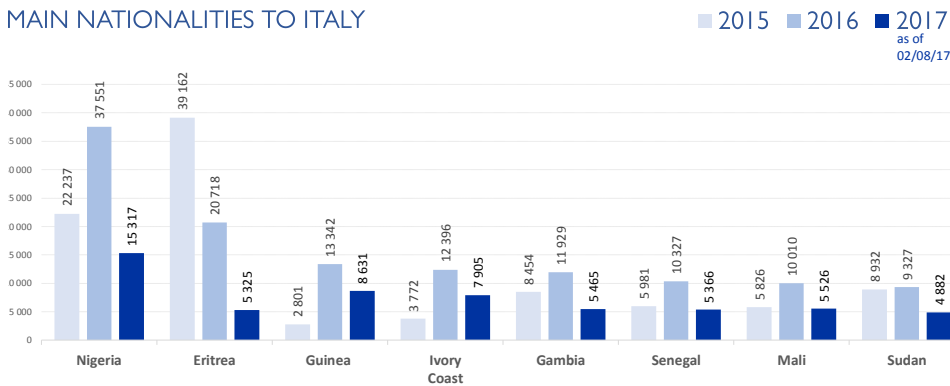

MAIN NATIONALITIES TO GREECE

ARRIVALS FROM 1 JAN TO 04 OCT

DEATHS FROM 1 JAN TO 04 OCT

MAIN NATIONALITIES TO ITALY

FATALITY RATE

*TO 04/01/17

MEDITERRANEAN FATALITIES BY MONTH

■ 2015 ■ 2016 ■ 2017

MEDITERRANEAN ARRIVALS BY MONTH

■ 2015 ■ 2016 ■ 2017

Data sets are estimates from IOM, national authorities and media sources. The boundaries and names shown and the designations used on maps do not imply official endorsement or acceptance by IOM.