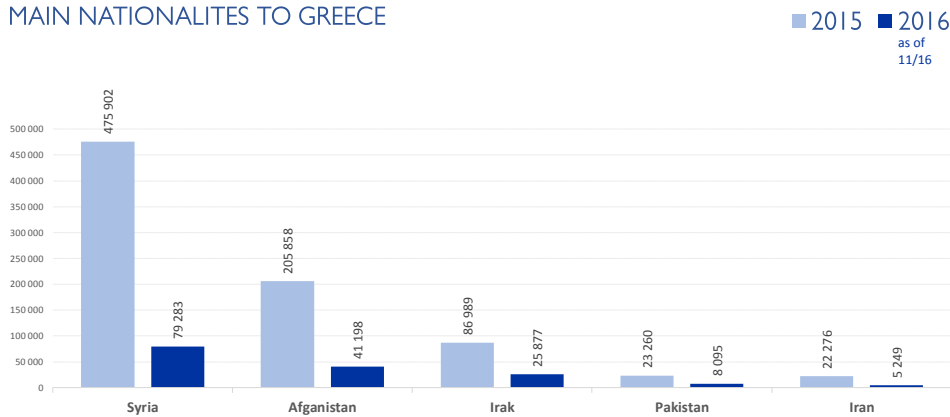

MAIN NATIONALITIES TO GREECE

ARRIVALS FROM 1 JAN TO 04 OCT

DEATHS FROM 1 JAN TO 04 OCT

MAIN NATIONALITIES TO ITALY

FATALITY RATE

*TO 04/01/17

MEDITERRANEAN FATALITIES BY MONTH

■ 2015 ■ 2016 ■ 2017

MEDITERRANEAN ARRIVALS BY MONTH

■ 2015 ■ 2016 ■ 2017

Data sets are estimates from IOM, national authorities and media sources. The boundaries and names shown and the designations used on maps do not imply official endorsement or acceptance by IOM.