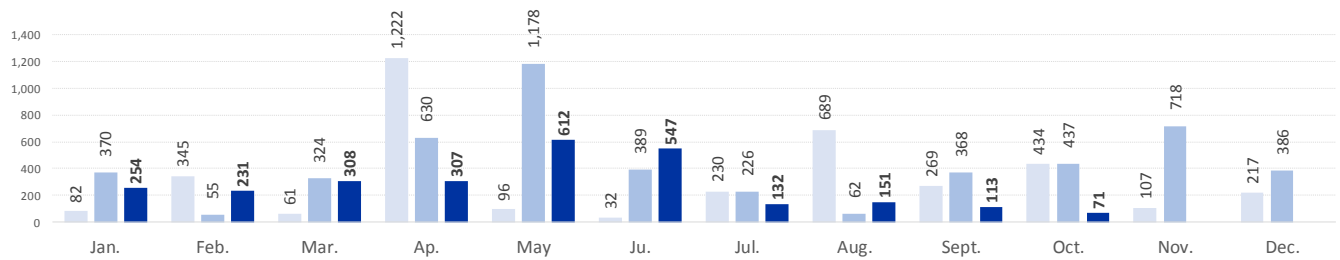

MAIN NATIONALITIES TO GREECE

ARRIVALS FROM 1 JAN TO 04 OCT

DEATHS FROM 1 JAN TO 04 OCT

MAIN NATIONALITIES TO ITALY

FATALITY RATE

*TO 04/01/17

MEDITERRANEAN FATALITIES BY MONTH

■ 2015 ■ 2016 ■ 2017

MEDITERRANEAN ARRIVALS BY MONTH

■ 2015 ■ 2016 ■ 2017

Data sets are estimates from IOM, national authorities and media sources. The boundaries and names shown and the designations used on maps do not imply official endorsement or acceptance by IOM.