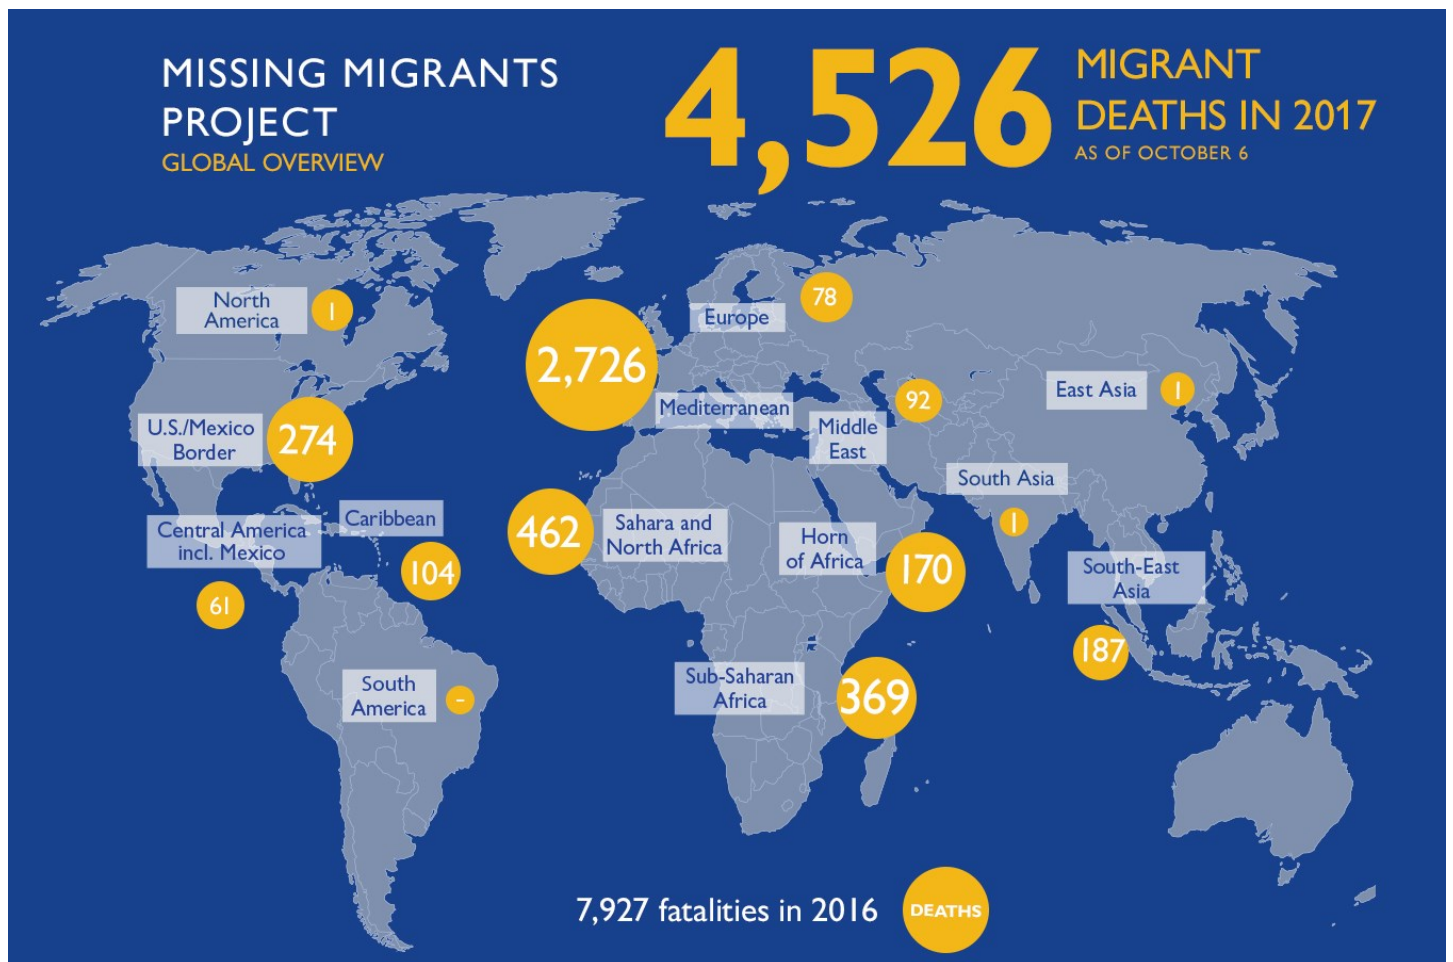

MAIN NATIONALITIES TO GREECE

ARRIVALS FROM 1 JAN TO 04 OCT

DEATHS FROM 1 JAN TO 04 OCT

MAIN NATIONALITIES TO ITALY

FATALITY RATE

*TO 04/01/17

MEDITERRANEAN FATALITIES BY MONTH

■ 2015 ■ 2016 ■ 2017

MEDITERRANEAN ARRIVALS BY MONTH

■ 2015 ■ 2016 ■ 2017

Data sets are estimates from IOM, national authorities and media sources. The boundaries and names shown and the designations used on maps do not imply official endorsement or acceptance by IOM.

Missing Migrants Project is a joint initiative of IOM's [Global Migration Data Analysis Centre \(GMDAC\)](#) and Media and Communications Division (MCD)
Back issues of the Mediterranean Update are available: <https://goo.gl/SXcylt>