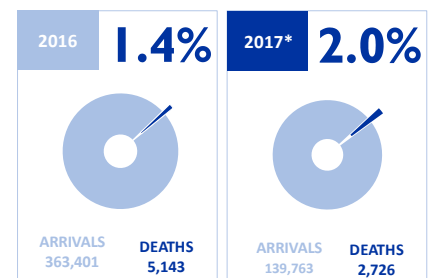

MAIN NATIONALITIES TO GREECE

ARRIVALS FROM 1 JAN TO 04 OCT

DEATHS FROM 1 JAN TO 04 OCT

MAIN NATIONALITIES TO ITALY

FATALITY RATE

*TO 04/01/17

MEDITERRANEAN FATALITIES BY MONTH

■ 2015 ■ 2016 ■ 2017

MEDITERRANEAN ARRIVALS BY MONTH

■ 2015 ■ 2016 ■ 2017

Data sets are estimates from IOM, national authorities and media sources. The boundaries and names shown and the designations used on maps do not imply official endorsement or acceptance by IOM.