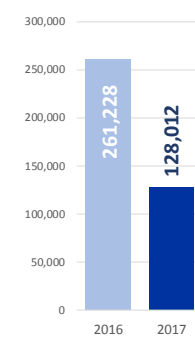

MAIN NATIONALITIES TO GREECE

ARRIVALS FROM 1 JAN TO 12 SEPT

DEATHS FROM 1 JAN TO 12 SEPT

MAIN NATIONALITIES TO ITALY

FATALITY RATE

*TO 10/09/17

MEDITERRANEAN FATALITIES BY MONTH

2015 2016 2017