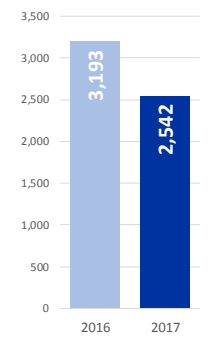

MAIN NATIONALITIES TO GREECE

ARRIVALS FROM 1 JAN TO 12 SEPT

DEATHS FROM 1 JAN TO 12 SEPT

MAIN NATIONALITIES TO ITALY

FATALITY RATE

*TO 10/09/17

MEDITERRANEAN FATALITIES BY MONTH

2015 2016 2017