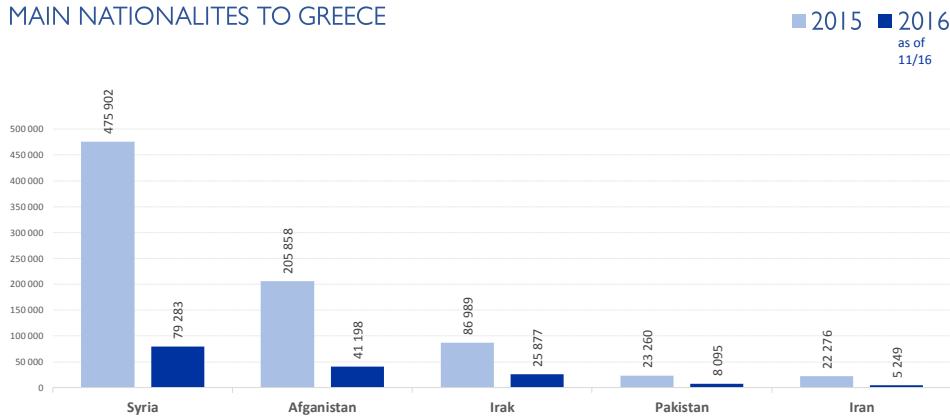

MAIN NATIONALITIES TO GREECE

ARRIVALS FROM 1 JAN TO 12 SEPT

DEATHS FROM 1 JAN TO 12 SEPT

MAIN NATIONALITIES TO ITALY

FATALITY RATE

*TO 10/09/17

MEDITERRANEAN FATALITIES BY MONTH

2015 2016 2017