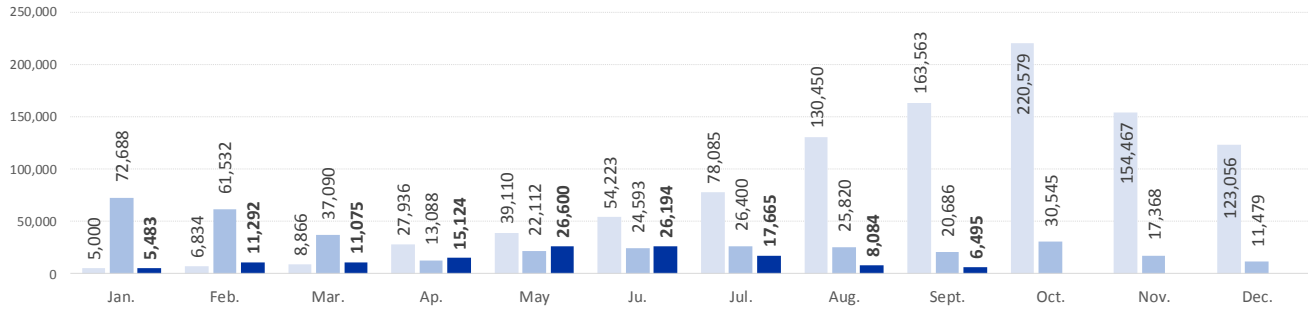

MAIN NATIONALITIES TO GREECE

ARRIVALS FROM 1 JAN TO 12 SEPT

DEATHS FROM 1 JAN TO 12 SEPT

MAIN NATIONALITIES TO ITALY

FATALITY RATE

*TO 10/09/17

MEDITERRANEAN FATALITIES BY MONTH

2015 2016 2017

MEDITERRANEAN ARRIVALS BY MONTH

2015 2016 2017

Data sets are estimates from IOM, national authorities and media sources. The boundaries and names shown and the designations used on maps do not imply official endorsement or acceptance by IOM.

Missing Migrants Project is a joint initiative of IOM's [Global Migration Data Analysis Centre \(GMDAC\)](#) and Media and Communications Division (MCD)
Back issues of the Mediterranean Update are available: <https://goo.gl/SXcylt>