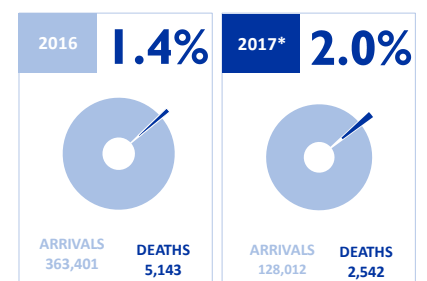

MAIN NATIONALITIES TO GREECE

ARRIVALS FROM 1 JAN TO 12 SEPT

DEATHS FROM 1 JAN TO 12 SEPT

MAIN NATIONALITIES TO ITALY

FATALITY RATE

*TO 10/09/17

MEDITERRANEAN FATALITIES BY MONTH

2015 2016 2017