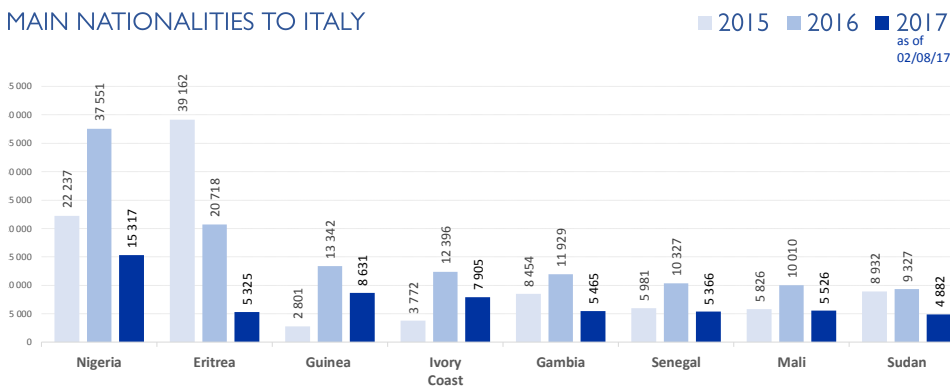

MAIN NATIONALITIES TO GREECE

ARRIVALS FROM 1 JAN TO 12 SEPT

DEATHS FROM 1 JAN TO 12 SEPT

MAIN NATIONALITIES TO ITALY

FATALITY RATE

*TO 10/09/17

MEDITERRANEAN FATALITIES BY MONTH

2015 2016 2017

MEDITERRANEAN ARRIVALS BY MONTH

2015 2016 2017

Data sets are estimates from IOM, national authorities and media sources. The boundaries and names shown and the designations used on maps do not imply official endorsement or acceptance by IOM.