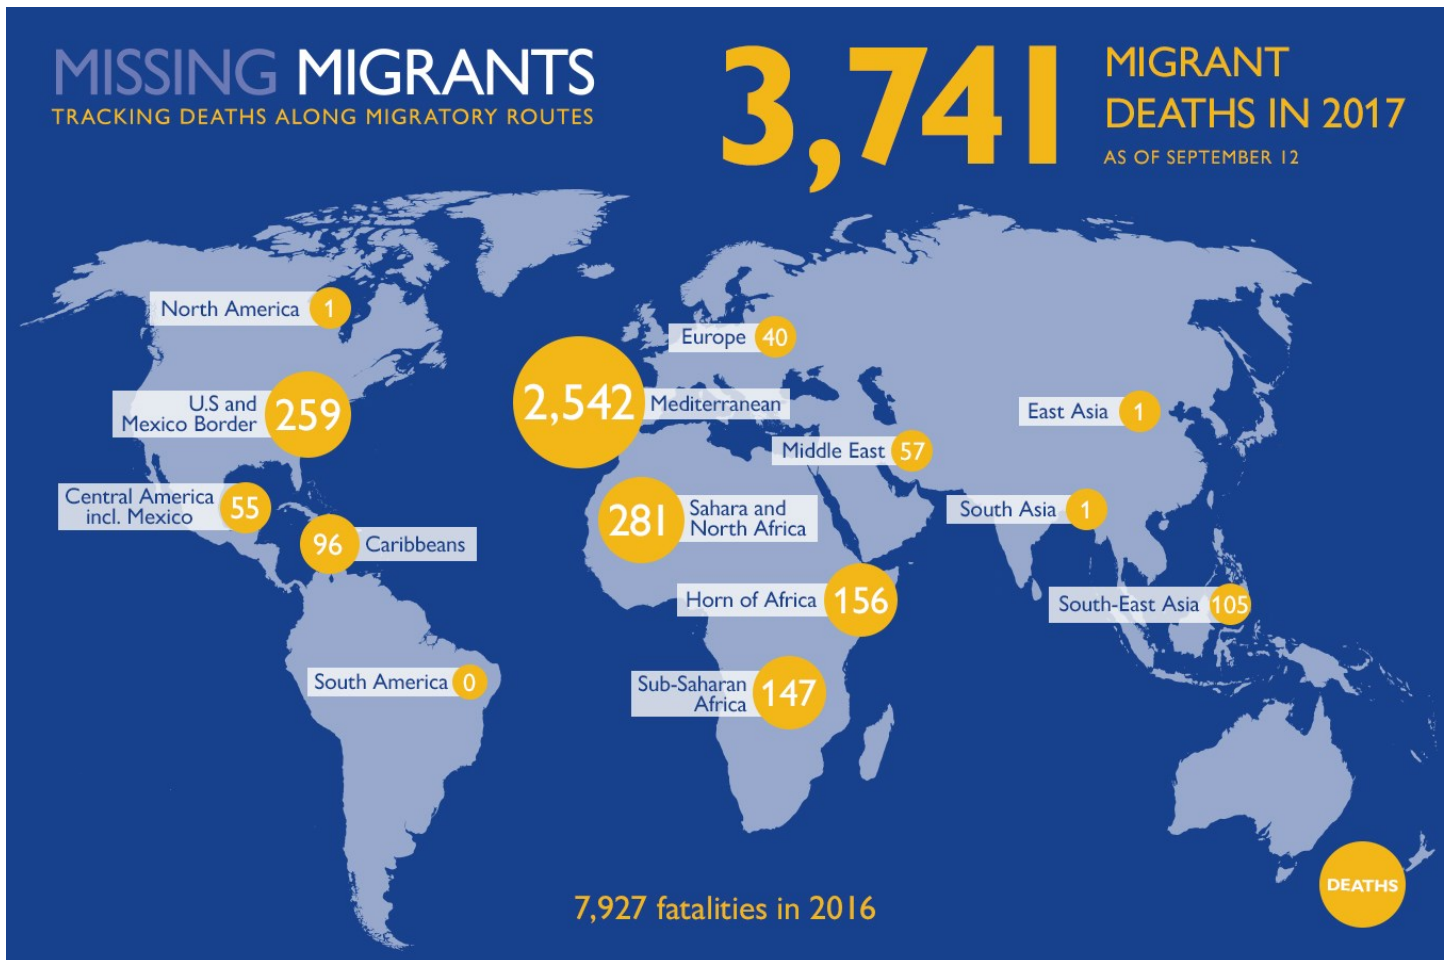

MAIN NATIONALITIES TO GREECE

ARRIVALS FROM 1 JAN TO 12 SEPT

DEATHS FROM 1 JAN TO 12 SEPT

MAIN NATIONALITIES TO ITALY

FATALITY RATE

*TO 10/09/17

MEDITERRANEAN FATALITIES BY MONTH

2015 2016 2017

MEDITERRANEAN ARRIVALS BY MONTH

2015 2016 2017

Data sets are estimates from IOM, national authorities and media sources. The boundaries and names shown and the designations used on maps do not imply official endorsement or acceptance by IOM.

Missing Migrants Project is a joint initiative of IOM's [Global Migration Data Analysis Centre \(GMDAC\)](#) and Media and Communications Division (MCD)
Back issues of the Mediterranean Update are available: <https://goo.gl/SXcylt>