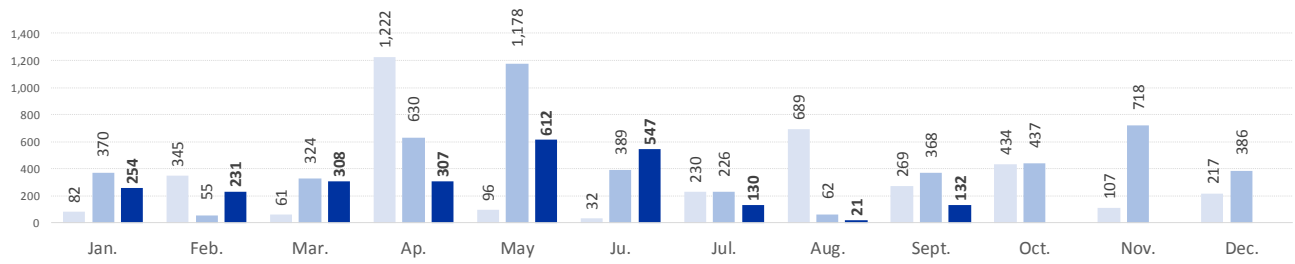

MAIN NATIONALITIES TO GREECE

ARRIVALS FROM 1 JAN TO 12 SEPT

DEATHS FROM 1 JAN TO 12 SEPT

MAIN NATIONALITIES TO ITALY

FATALITY RATE

*TO 10/09/17

MEDITERRANEAN FATALITIES BY MONTH

2015 2016 2017

MEDITERRANEAN ARRIVALS BY MONTH

2015 2016 2017

Data sets are estimates from IOM, national authorities and media sources. The boundaries and names shown and the designations used on maps do not imply official endorsement or acceptance by IOM.

Missing Migrants Project is a joint initiative of IOM's [Global Migration Data Analysis Centre \(GMDAC\)](#) and Media and Communications Division (MCD)
Back issues of the Mediterranean Update are available: <https://goo.gl/SXcylt>