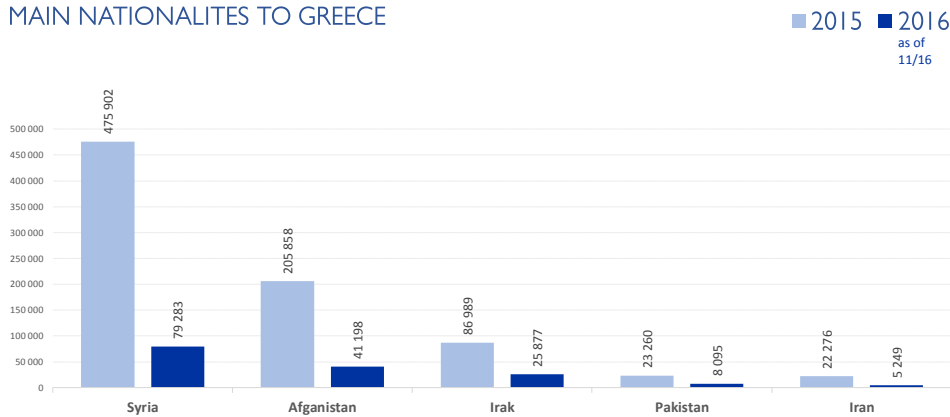

MAIN NATIONALITIES TO GREECE

ARRIVALS

FROM 1 JAN TO 23 AUGUST

DEATHS

FROM 1 JAN TO 23 AUGUST

MAIN NATIONALITIES TO ITALY

FATALITY RATE

*TO 23/08/17