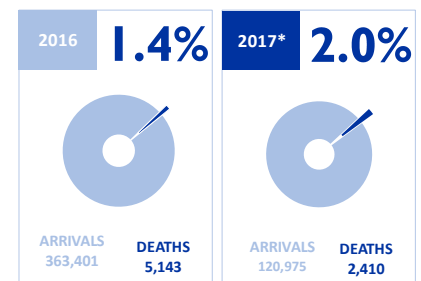

MAIN NATIONALITIES TO GREECE

ARRIVALS

FROM 1 JAN TO 23 AUGUST

DEATHS

FROM 1 JAN TO 23 AUGUST

MAIN NATIONALITIES TO ITALY

FATALITY RATE

*TO 23/08/17