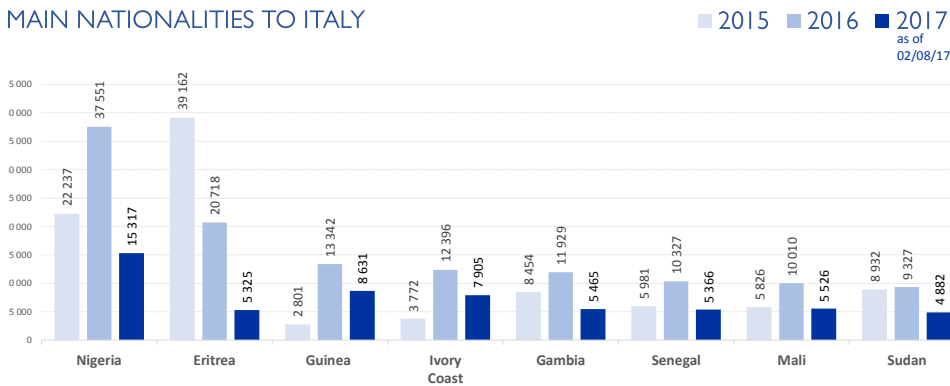

MAIN NATIONALITIES TO GREECE

ARRIVALS

FROM 1 JAN TO 23 AUGUST

DEATHS

FROM 1 JAN TO 23 AUGUST

MAIN NATIONALITIES TO ITALY

FATALITY RATE

*TO 23/08/17