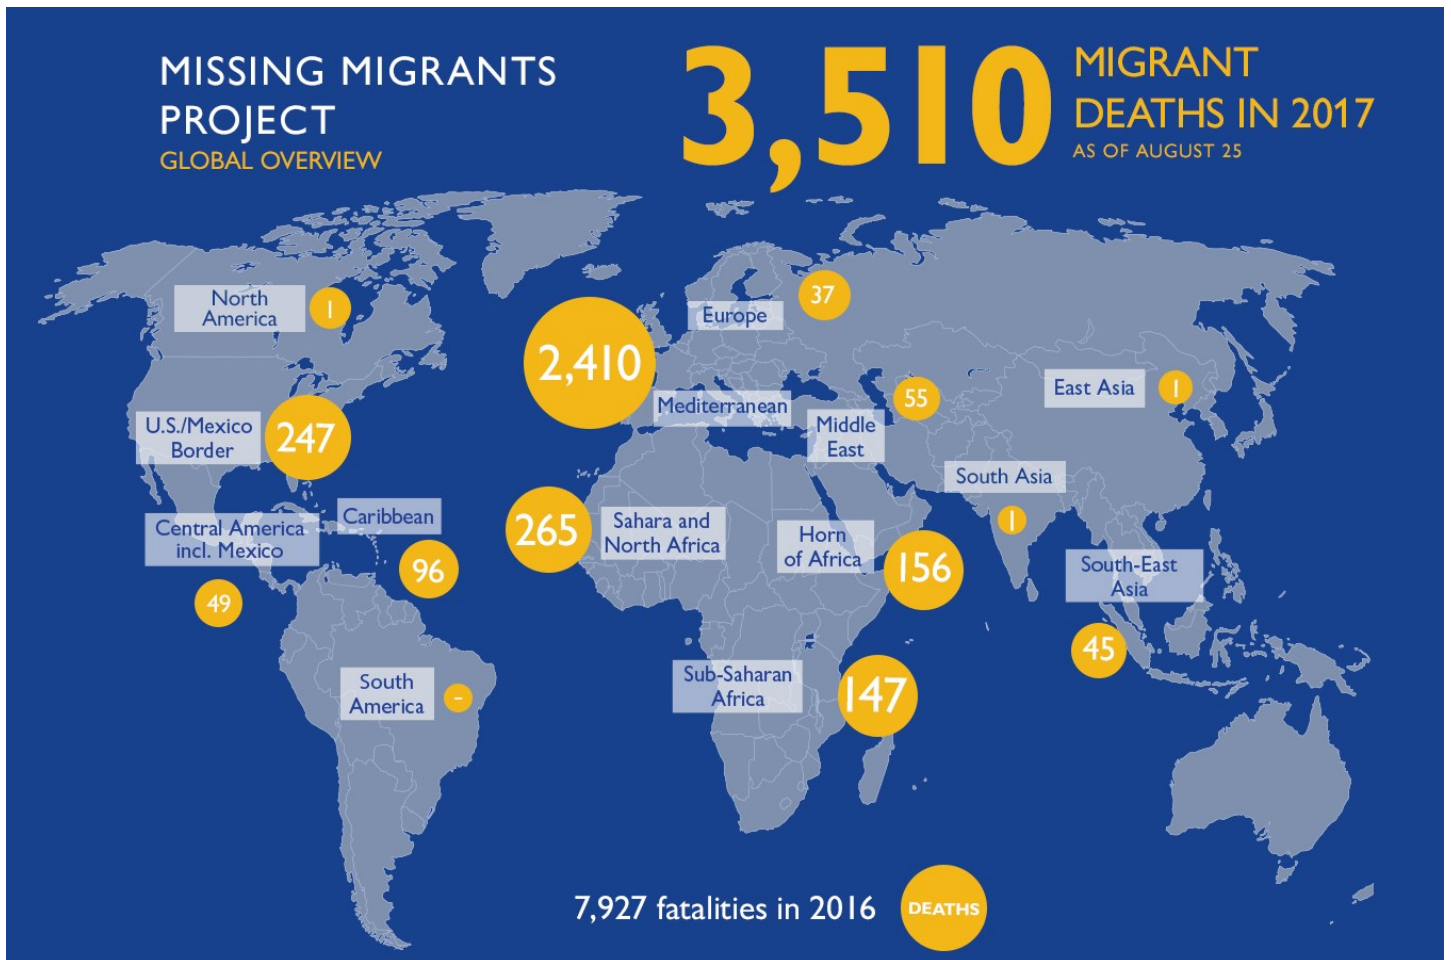

MAIN NATIONALITIES TO GREECE

ARRIVALS

FROM 1 JAN TO 23 AUGUST

DEATHS

FROM 1 JAN TO 23 AUGUST

MAIN NATIONALITIES TO ITALY

FATALITY RATE

*TO 23/08/17

MEDITERRANEAN FATALITIES BY MONTH

2015 2016 2017

MEDITERRANEAN ARRIVALS BY MONTH

2015 2016 2017

Data sets are estimates from IOM, national authorities and media sources. The boundaries and names shown and the designations used on maps do not imply official endorsement or acceptance by IOM.

Missing Migrants Project is a joint initiative of IOM's [Global Migration Data Analysis Centre \(GMDAC\)](#) and Media and Communications Division (MCD)
Back issues of the Mediterranean Update are available: <https://goo.gl/SXcylt>