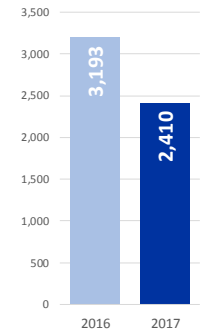

MAIN NATIONALITIES TO GREECE

ARRIVALS

FROM 1 JAN TO 23 AUGUST

DEATHS

FROM 1 JAN TO 23 AUGUST

MAIN NATIONALITIES TO ITALY

FATALITY RATE

*TO 23/08/17