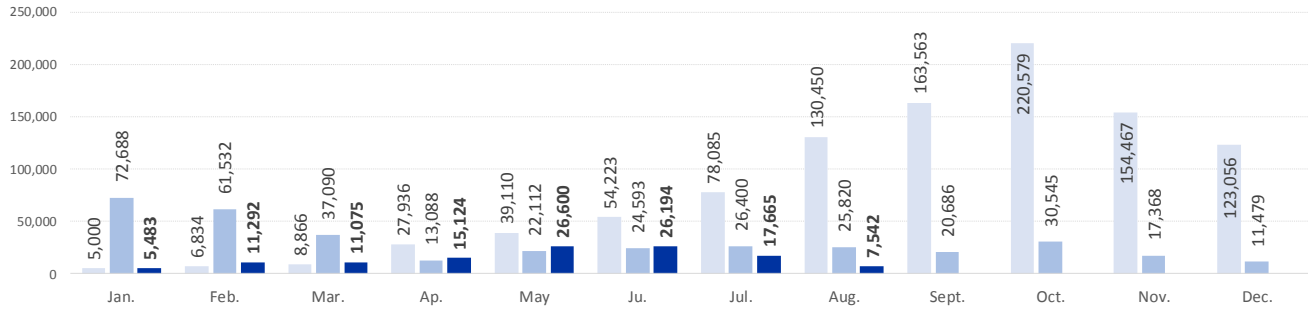

MAIN NATIONALITIES TO GREECE

ARRIVALS

FROM 1 JAN TO 23 AUGUST

DEATHS

FROM 1 JAN TO 23 AUGUST

MAIN NATIONALITIES TO ITALY

FATALITY RATE

*TO 23/08/17

MEDITERRANEAN FATALITIES BY MONTH

2015 2016 2017

MEDITERRANEAN ARRIVALS BY MONTH

2015 2016 2017

Data sets are estimates from IOM, national authorities and media sources. The boundaries and names shown and the designations used on maps do not imply official endorsement or acceptance by IOM.

Missing Migrants Project is a joint initiative of IOM's [Global Migration Data Analysis Centre \(GMDAC\)](#) and Media and Communications Division (MCD)
Back issues of the Mediterranean Update are available: <https://goo.gl/SXcylt>