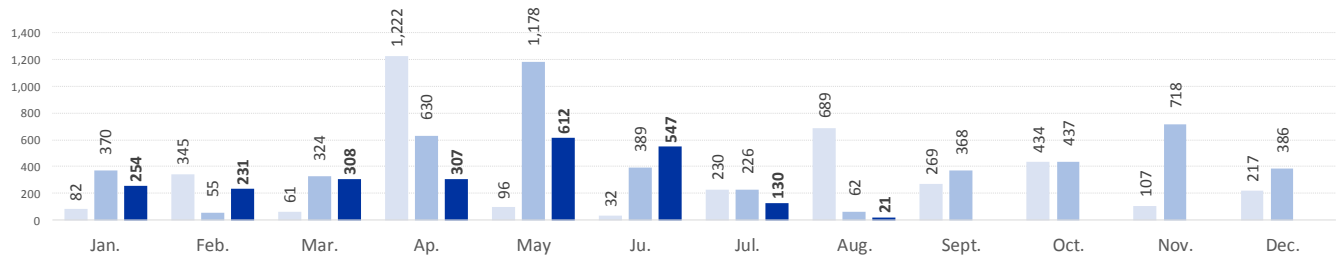

MAIN NATIONALITIES TO GREECE

ARRIVALS

FROM 1 JAN TO 23 AUGUST

DEATHS

FROM 1 JAN TO 23 AUGUST

MAIN NATIONALITIES TO ITALY

FATALITY RATE

*TO 23/08/17

MEDITERRANEAN FATALITIES BY MONTH

2015 2016 2017

MEDITERRANEAN ARRIVALS BY MONTH

2015 2016 2017

Data sets are estimates from IOM, national authorities and media sources. The boundaries and names shown and the designations used on maps do not imply official endorsement or acceptance by IOM.

Missing Migrants Project is a joint initiative of IOM's [Global Migration Data Analysis Centre \(GMDAC\)](#) and Media and Communications Division (MCD)
Back issues of the Mediterranean Update are available: <https://goo.gl/SXcylt>