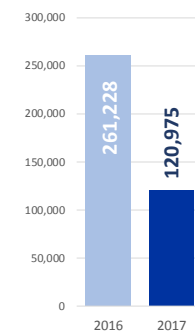

MAIN NATIONALITIES TO GREECE

ARRIVALS

FROM 1 JAN TO 23 AUGUST

DEATHS

FROM 1 JAN TO 23 AUGUST

MAIN NATIONALITIES TO ITALY

FATALITY RATE

*TO 23/08/17