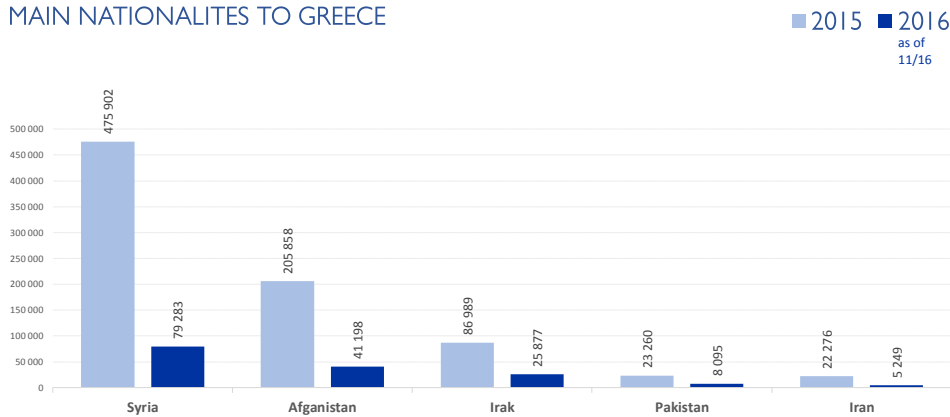

MEDITERRANEAN UPDATE

MIGRATION FLOWS EUROPE: ARRIVALS AND FATALITIES

MAIN NATIONALITIES TO GREECE

ARRIVALS

FROM 1 JAN TO 20 AUGUST

DEATHS

FROM 1 JAN TO 20 AUGUST

MAIN NATIONALITIES TO ITALY