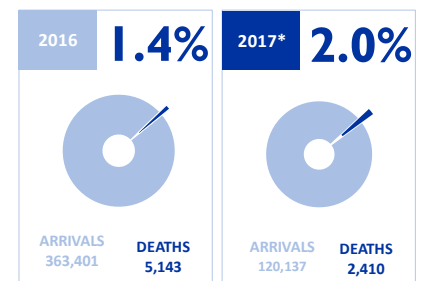

MEDITERRANEAN UPDATE

MIGRATION FLOWS EUROPE: ARRIVALS AND FATALITIES

MAIN NATIONALITIES TO GREECE

ARRIVALS

FROM 1 JAN TO 20 AUGUST

DEATHS

FROM 1 JAN TO 20 AUGUST

MAIN NATIONALITIES TO ITALY

FATALITY RATE

*TO 20/08/17

MEDITERRANEAN FATALITIES BY MONTH

■ 2015 ■ 2016 ■ 2017

MEDITERRANEAN ARRIVALS BY MONTH

■ 2015 ■ 2016 ■ 2017

Data sets are estimates from IOM, national authorities and media sources. The boundaries and names shown and the designations used on maps do not imply official endorsement or acceptance by IOM.