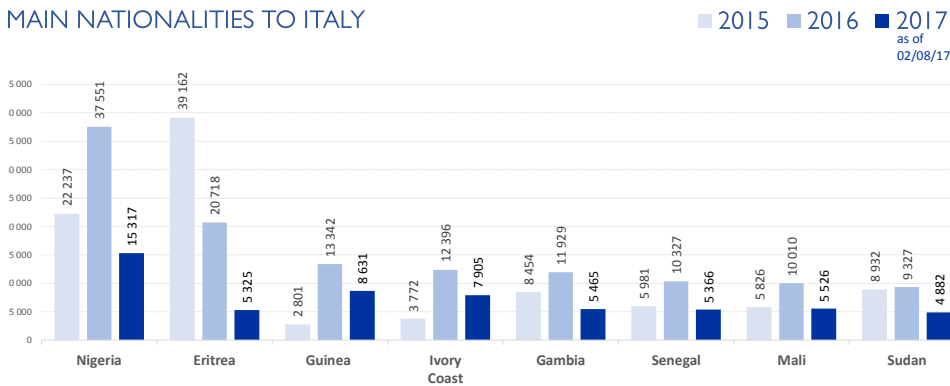

MEDITERRANEAN UPDATE

MIGRATION FLOWS EUROPE: ARRIVALS AND FATALITIES

MAIN NATIONALITIES TO GREECE

ARRIVALS

FROM 1 JAN TO 20 AUGUST

DEATHS

FROM 1 JAN TO 20 AUGUST

MAIN NATIONALITIES TO ITALY