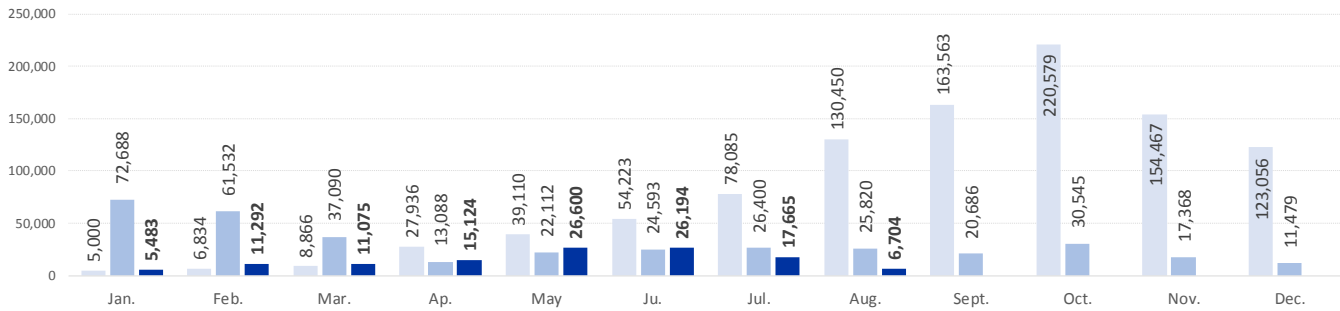

MEDITERRANEAN UPDATE

MIGRATION FLOWS EUROPE: ARRIVALS AND FATALITIES

MAIN NATIONALITIES TO GREECE

ARRIVALS

FROM 1 JAN TO 20 AUGUST

DEATHS

FROM 1 JAN TO 20 AUGUST

MAIN NATIONALITIES TO ITALY

FATALITY RATE

*TO 20/08/17

MEDITERRANEAN FATALITIES BY MONTH

■ 2015 ■ 2016 ■ 2017

MEDITERRANEAN ARRIVALS BY MONTH

■ 2015 ■ 2016 ■ 2017

Data sets are estimates from IOM, national authorities and media sources. The boundaries and names shown and the designations used on maps do not imply official endorsement or acceptance by IOM.

Missing Migrants Project is a joint initiative of IOM's [Global Migration Data Analysis Centre \(GMDAC\)](#) and Media and Communications Division (MCD)
Back issues of the Mediterranean Update are available: <https://goo.gl/SXcylt>