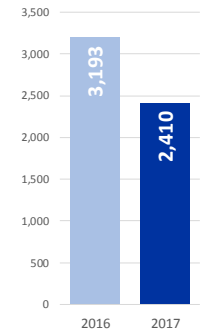

MEDITERRANEAN UPDATE

MIGRATION FLOWS EUROPE: ARRIVALS AND FATALITIES

MAIN NATIONALITIES TO GREECE

ARRIVALS

FROM 1 JAN TO 20 AUGUST

DEATHS

FROM 1 JAN TO 20 AUGUST

MAIN NATIONALITIES TO ITALY