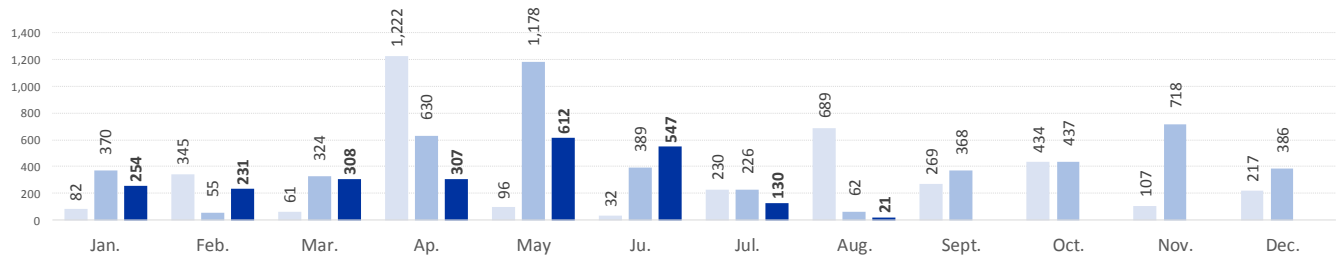

MEDITERRANEAN UPDATE

MIGRATION FLOWS EUROPE: ARRIVALS AND FATALITIES

MAIN NATIONALITIES TO GREECE

ARRIVALS

FROM 1 JAN TO 20 AUGUST

DEATHS

FROM 1 JAN TO 20 AUGUST

MAIN NATIONALITIES TO ITALY

FATALITY RATE

*TO 20/08/17

MEDITERRANEAN FATALITIES BY MONTH

■ 2015 ■ 2016 ■ 2017

MEDITERRANEAN ARRIVALS BY MONTH

■ 2015 ■ 2016 ■ 2017

Data sets are estimates from IOM, national authorities and media sources. The boundaries and names shown and the designations used on maps do not imply official endorsement or acceptance by IOM.

Missing Migrants Project is a joint initiative of IOM's [Global Migration Data Analysis Centre \(GMDAC\)](#) and Media and Communications Division (MCD)
Back issues of the Mediterranean Update are available: <https://goo.gl/SXcylt>