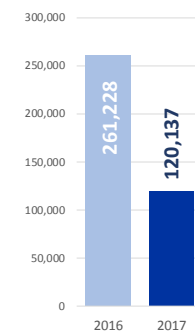

MEDITERRANEAN UPDATE

MIGRATION FLOWS EUROPE: ARRIVALS AND FATALITIES

MAIN NATIONALITIES TO GREECE

ARRIVALS

FROM 1 JAN TO 20 AUGUST

DEATHS

FROM 1 JAN TO 20 AUGUST

MAIN NATIONALITIES TO ITALY