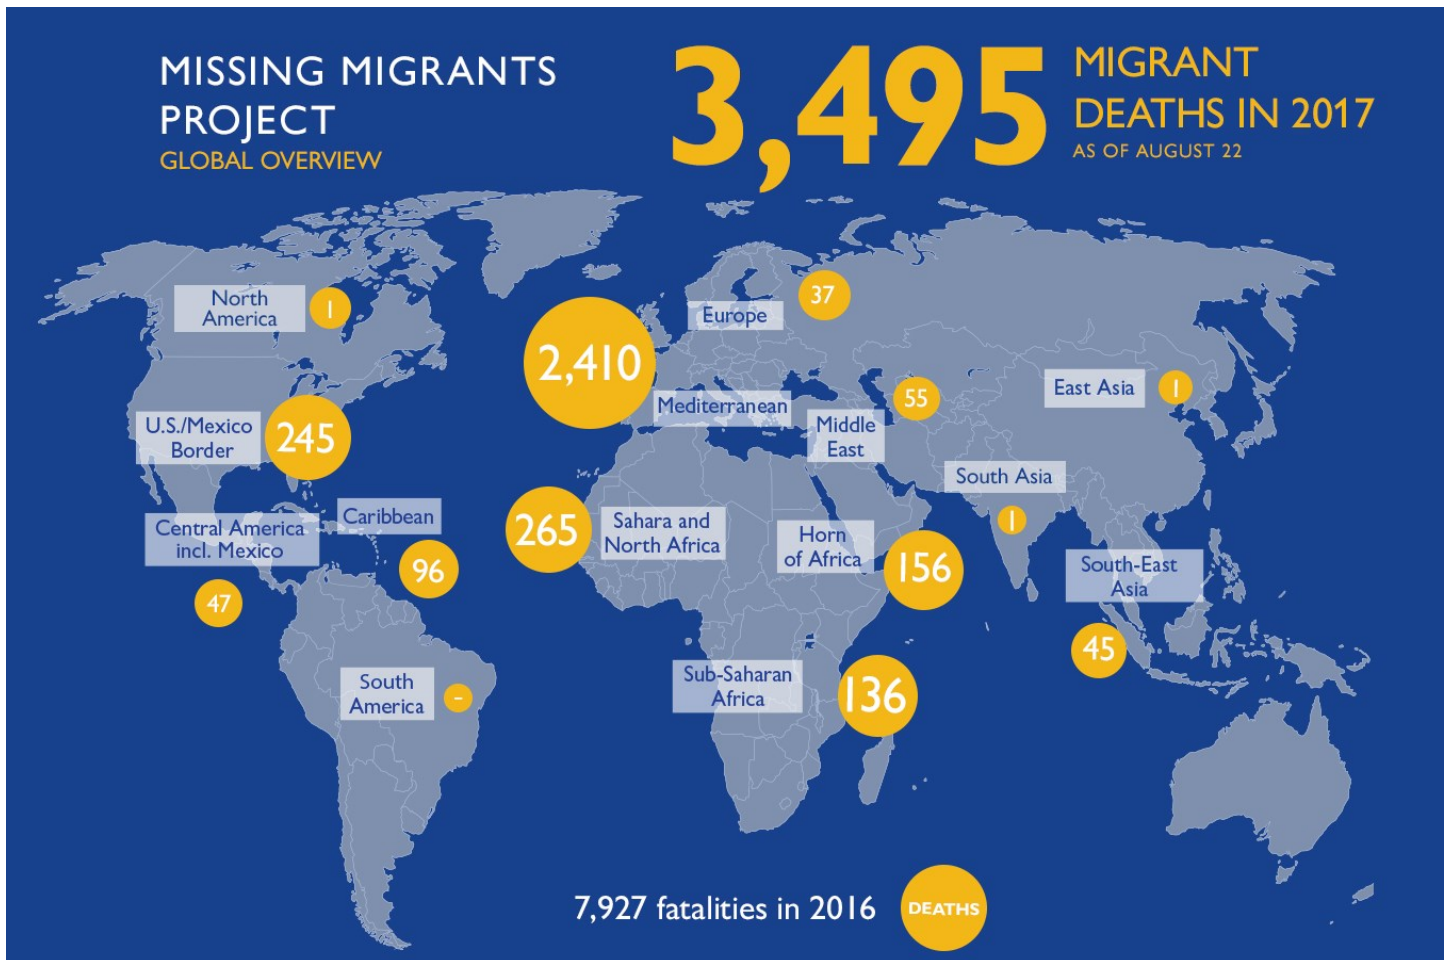

MEDITERRANEAN UPDATE

MIGRATION FLOWS EUROPE: ARRIVALS AND FATALITIES

MAIN NATIONALITIES TO GREECE

ARRIVALS

FROM 1 JAN TO 20 AUGUST

DEATHS

FROM 1 JAN TO 20 AUGUST

MAIN NATIONALITIES TO ITALY

FATALITY RATE

*TO 20/08/17

MEDITERRANEAN FATALITIES BY MONTH

■ 2015 ■ 2016 ■ 2017

MEDITERRANEAN ARRIVALS BY MONTH

■ 2015 ■ 2016 ■ 2017

Data sets are estimates from IOM, national authorities and media sources. The boundaries and names shown and the designations used on maps do not imply official endorsement or acceptance by IOM.

Missing Migrants Project is a joint initiative of IOM's [Global Migration Data Analysis Centre \(GMDAC\)](#) and Media and Communications Division (MCD)
Back issues of the Mediterranean Update are available: <https://goo.gl/SXcylt>