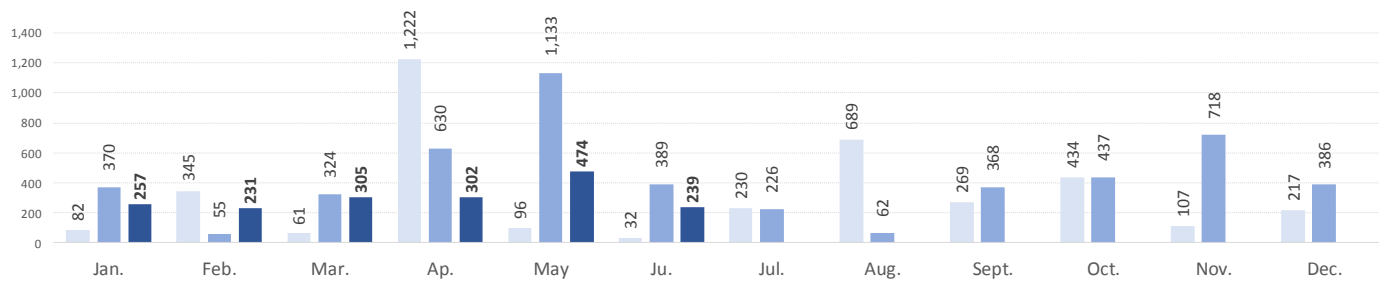

MAIN NATIONALITIES TO GREECE

ARRIVALS FROM 1 JAN TO 11 JUNE

DEATHS FROM 1 JAN TO 11 JUNE

MAIN NATIONALITIES TO ITALY

*to 11.06.2017

MEDITERRANEAN FATALITIES BY MONTH

2015 2016 2017

MEDITERRANEAN ARRIVALS BY MONTH

Missing Migrants Project is a joint initiative of IOM's [Global Migration Data Analysis Centre \(GMDAC\)](#) and Media and Communications Division (MCD)

Back issues of the Mediterranean Update are available: <https://goo.gl/SXcylt>