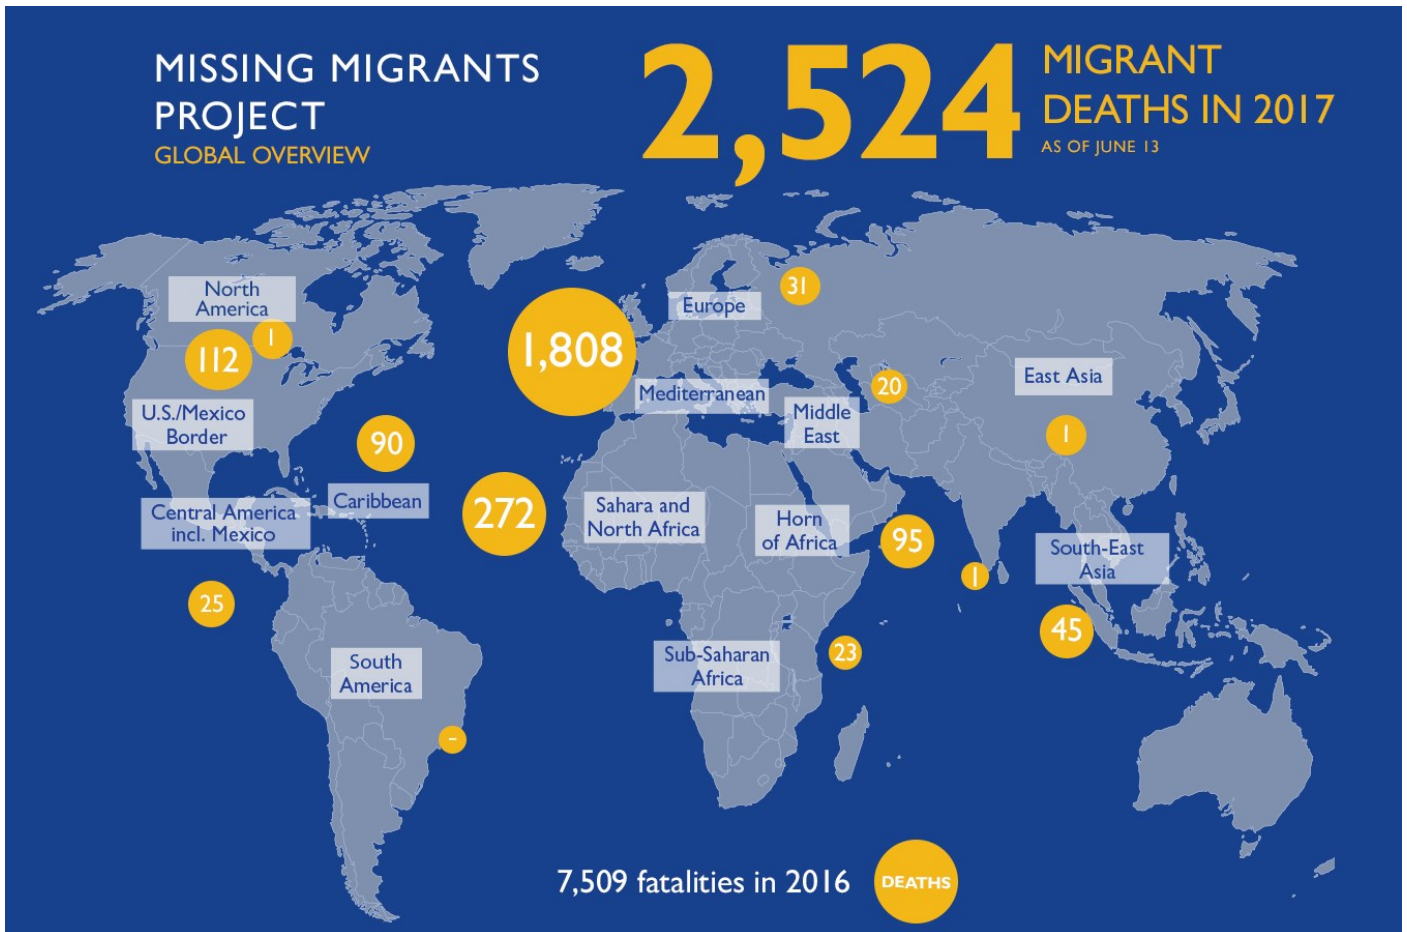

MAIN NATIONALITIES TO GREECE

ARRIVALS FROM 1 JAN TO 11 JUNE

DEATHS FROM 1 JAN TO 11 JUNE

MAIN NATIONALITIES TO ITALY

*to 11.06.2017

MEDITERRANEAN FATALITIES BY MONTH

2015 2016 2017

MEDITERRANEAN ARRIVALS BY MONTH

2015 2016 2017

Data sets are estimates from IOM, national authorities and media sources. The boundaries and names shown and the designations used on maps do not imply official endorsement or acceptance by IOM.

Missing Migrants Project is a joint initiative of IOM's [Global Migration Data Analysis Centre \(GMDAC\)](#) and Media and Communications Division (MCD)

Back issues of the Mediterranean Update are available: <https://goo.gl/SXcylt>