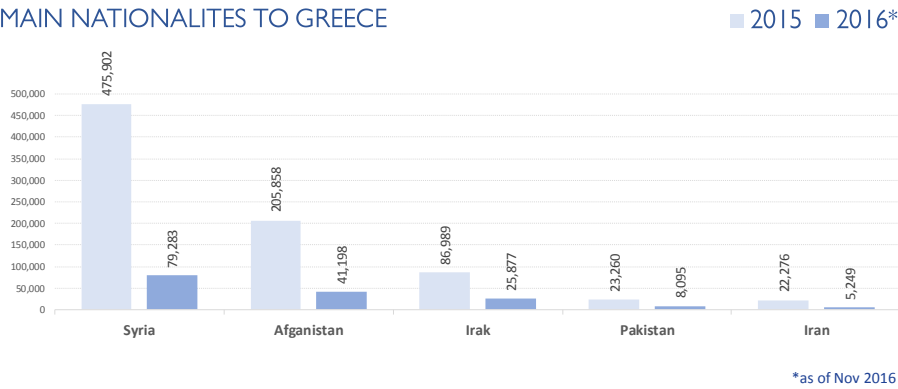

MAIN NATIONALITIES TO GREECE

ARRIVALS FROM 1 JAN TO 11 JUNE

DEATHS FROM 1 JAN TO 11 JUNE

MAIN NATIONALITIES TO ITALY

*to 11.06.2017

MEDITERRANEAN FATALITIES BY MONTH

2015 2016 2017

MEDITERRANEAN ARRIVALS BY MONTH