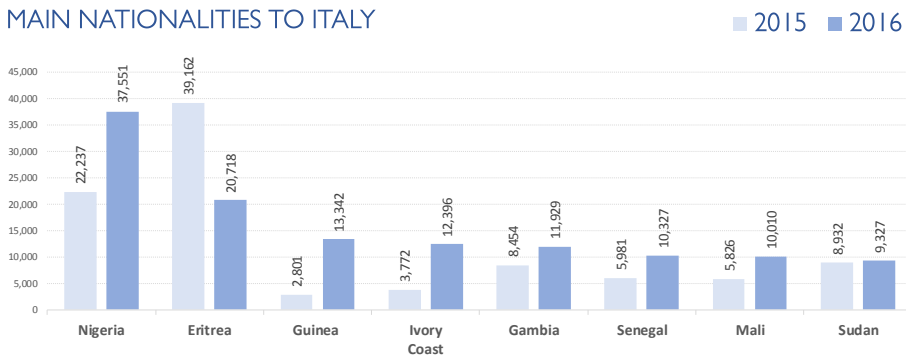

MAIN NATIONALITIES TO GREECE

ARRIVALS FROM 1 JAN TO 11 JUNE

DEATHS FROM 1 JAN TO 11 JUNE

MAIN NATIONALITIES TO ITALY

*to 11.06.2017

MEDITERRANEAN FATALITIES BY MONTH

2015 2016 2017

MEDITERRANEAN ARRIVALS BY MONTH