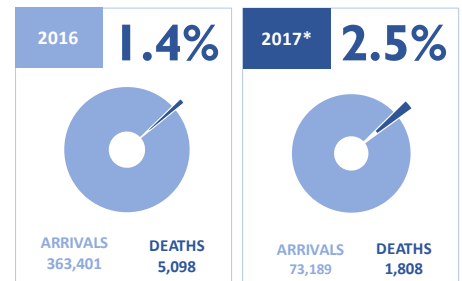

MAIN NATIONALITIES TO GREECE

ARRIVALS FROM 1 JAN TO 11 JUNE

DEATHS FROM 1 JAN TO 11 JUNE

MAIN NATIONALITIES TO ITALY

*to 11.06.2017

MEDITERRANEAN FATALITIES BY MONTH

2015 2016 2017

MEDITERRANEAN ARRIVALS BY MONTH