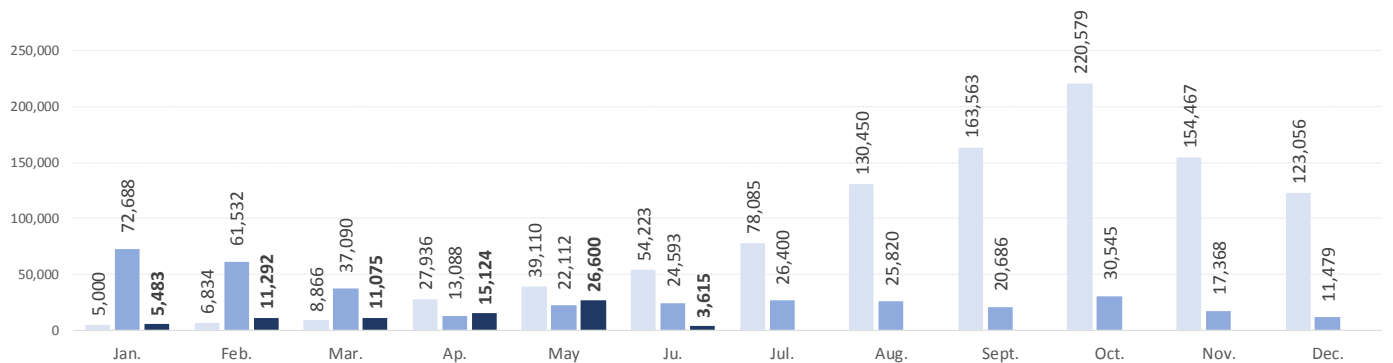

MEDITERRANEAN ARRIVALS BY MONTH

2015 2016 2017

Data sets are estimates from IOM, national authorities and media sources. The boundaries and names shown and the designations used on maps do not imply official endorsement or acceptance by IOM.

Missing Migrants Project is a joint initiative of IOM's [Global Migration Data Analysis Centre (GMDAC)](#) and Media and Communications Division (MCD)

Back issues of the Mediterranean Update are available: <https://goo.gl/SXcylt>