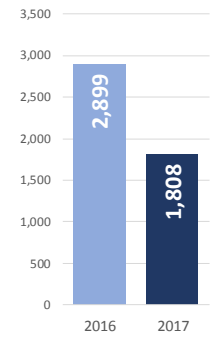

MAIN NATIONALITIES TO GREECE

ARRIVALS FROM 1 JAN TO 11 JUNE

DEATHS FROM 1 JAN TO 11 JUNE

MAIN NATIONALITIES TO ITALY

*to 11.06.2017

MEDITERRANEAN FATALITIES BY MONTH

2015 2016 2017

MEDITERRANEAN ARRIVALS BY MONTH