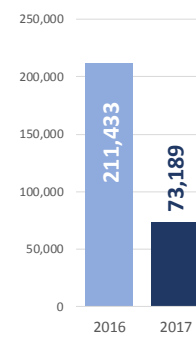

MAIN NATIONALITIES TO GREECE

ARRIVALS FROM 1 JAN TO 11 JUNE

DEATHS FROM 1 JAN TO 11 JUNE

MAIN NATIONALITIES TO ITALY

*to 11.06.2017

MEDITERRANEAN FATALITIES BY MONTH

2015 2016 2017

MEDITERRANEAN ARRIVALS BY MONTH