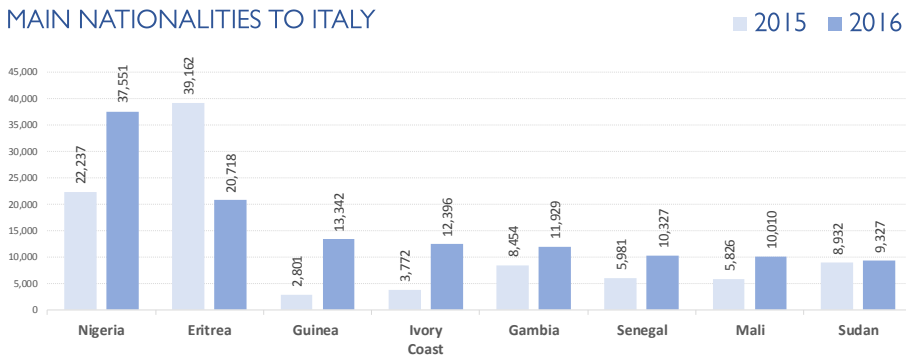

MAIN NATIONALITIES TO GREECE

ARRIVALS FROM 1 JAN TO 04 JUNE

DEATHS FROM 1 JAN TO 04 JUNE

MAIN NATIONALITIES TO ITALY

*to 04.06.2017

MEDITERRANEAN FATALITIES BY MONTH

2015 2016 2017

MEDITERRANEAN ARRIVALS BY MONTH