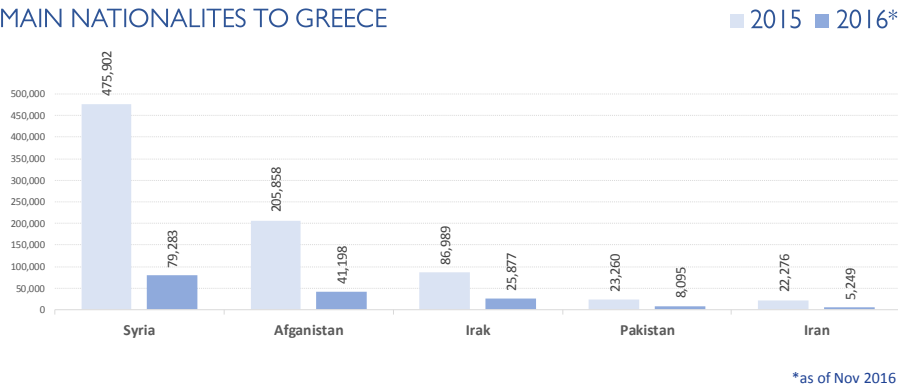

MAIN NATIONALITIES TO GREECE

ARRIVALS FROM 1 JAN TO 04 JUNE

DEATHS FROM 1 JAN TO 04 JUNE

MAIN NATIONALITIES TO ITALY

*to 04.06.2017

MEDITERRANEAN FATALITIES BY MONTH

2015 2016 2017

MEDITERRANEAN ARRIVALS BY MONTH