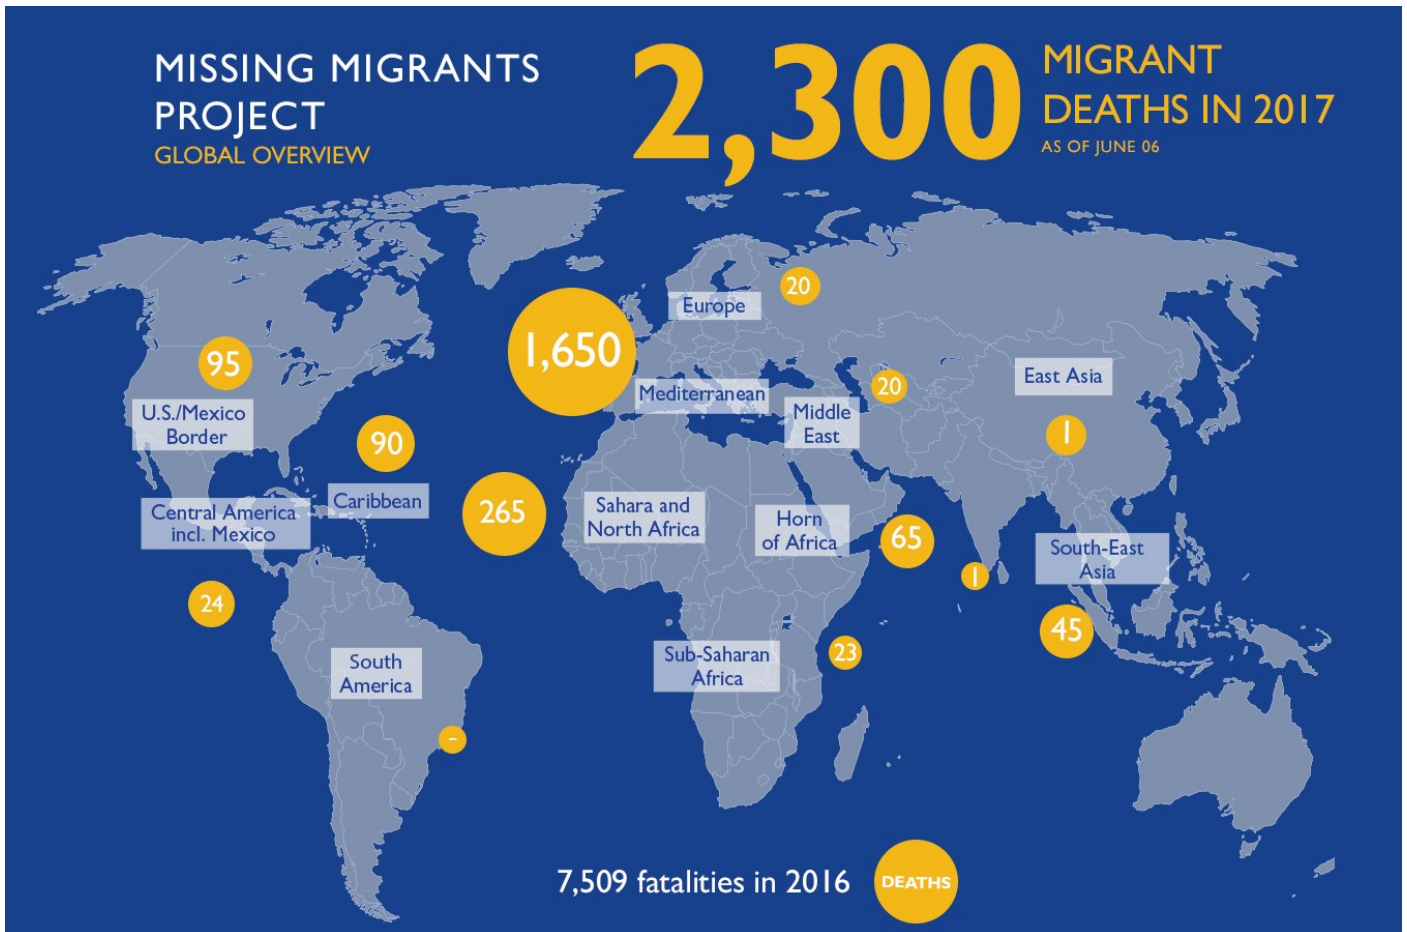

MAIN NATIONALITIES TO GREECE

ARRIVALS FROM 1 JAN TO 04 JUNE

DEATHS FROM 1 JAN TO 04 JUNE

MAIN NATIONALITIES TO ITALY

*to 04.06.2017

MEDITERRANEAN FATALITIES BY MONTH

2015 2016 2017

MEDITERRANEAN ARRIVALS BY MONTH

Missing Migrants Project is a joint initiative of IOM's [Global Migration Data Analysis Centre \(GMDAC\)](#) and Media and Communications Division (MCD)

Back issues of the Mediterranean Update are available: <https://goo.gl/SXcylt>