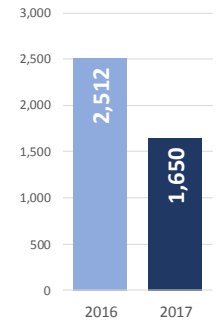

MAIN NATIONALITIES TO GREECE

ARRIVALS FROM 1 JAN TO 04 JUNE

DEATHS FROM 1 JAN TO 04 JUNE

MAIN NATIONALITIES TO ITALY

*to 04.06.2017

MEDITERRANEAN FATALITIES BY MONTH

2015 2016 2017

MEDITERRANEAN ARRIVALS BY MONTH