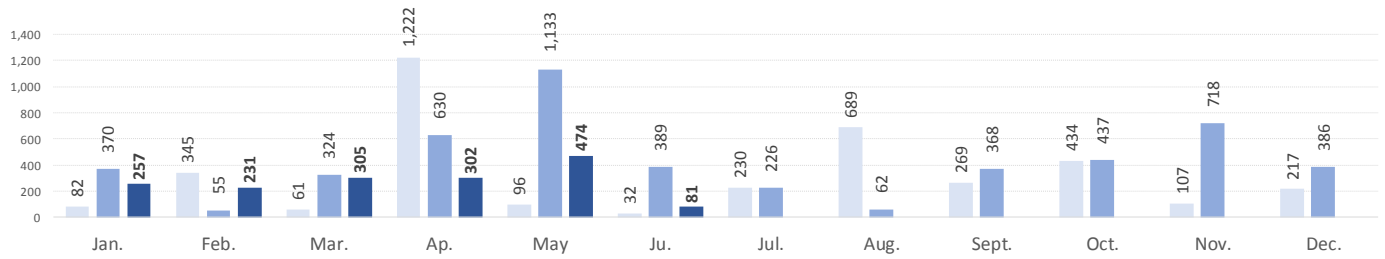

MAIN NATIONALITIES TO GREECE

ARRIVALS FROM 1 JAN TO 04 JUNE

DEATHS FROM 1 JAN TO 04 JUNE

MAIN NATIONALITIES TO ITALY

*to 04.06.2017

MEDITERRANEAN FATALITIES BY MONTH

2015 2016 2017

MEDITERRANEAN ARRIVALS BY MONTH

Missing Migrants Project is a joint initiative of IOM's [Global Migration Data Analysis Centre \(GMDAC\)](#) and Media and Communications Division (MCD)

Back issues of the Mediterranean Update are available: <https://goo.gl/SXcylt>