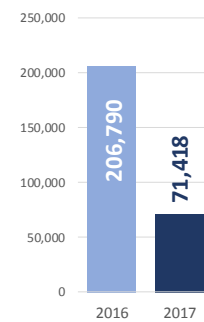

MAIN NATIONALITIES TO GREECE

ARRIVALS FROM 1 JAN TO 04 JUNE

DEATHS FROM 1 JAN TO 04 JUNE

MAIN NATIONALITIES TO ITALY

*to 04.06.2017

MEDITERRANEAN FATALITIES BY MONTH

2015 2016 2017

MEDITERRANEAN ARRIVALS BY MONTH