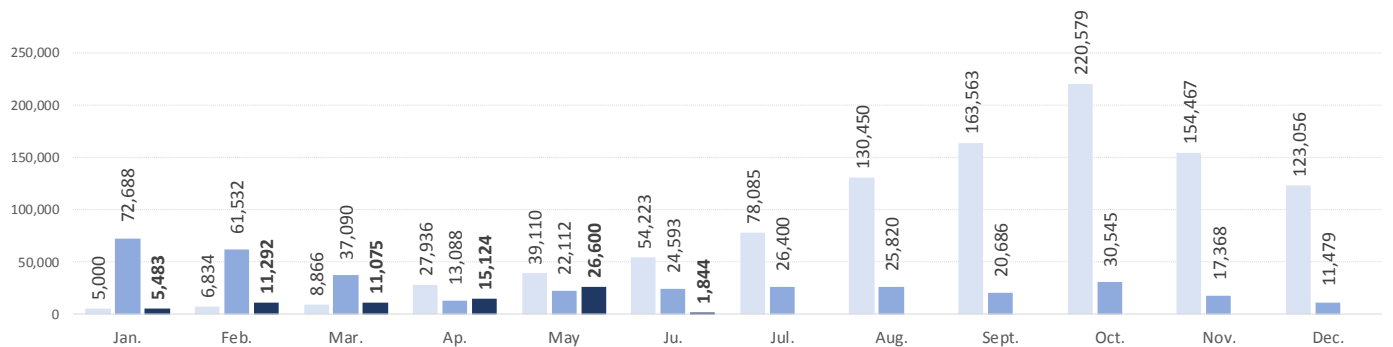

MEDITERRANEAN ARRIVALS BY MONTH

2015 2016 2017

Data sets are estimates from IOM, national authorities and media sources. The boundaries and names shown and the designations used on maps do not imply official endorsement or acceptance by IOM.

Missing Migrants Project is a joint initiative of IOM's [Global Migration Data Analysis Centre (GMDAC)](#) and Media and Communications Division (MCD)

Back issues of the Mediterranean Update are available: <https://goo.gl/SXcylt>