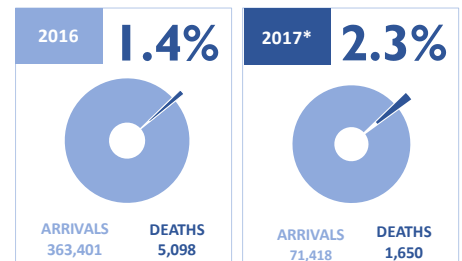

MAIN NATIONALITIES TO GREECE

ARRIVALS FROM 1 JAN TO 04 JUNE

DEATHS FROM 1 JAN TO 04 JUNE

MAIN NATIONALITIES TO ITALY

*to 04.06.2017

MEDITERRANEAN FATALITIES BY MONTH

2015 2016 2017

MEDITERRANEAN ARRIVALS BY MONTH